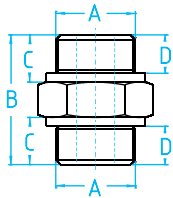

Vacuum Extension Tube

Vacuum Extension Tube

Quick#	Part#	Price	A	ØB	ØC	D	E	Wt.
5748	MFI-A154	\$9.48	M5	10	2	45	50	10g
5749	MFI-A155	\$9.98	M5	10	2	90	95	15g
5750	MFI-A150	\$10.93	G1/8"	14	4.5	45	52	15g
5751	MFI-A151	\$12.20	G1/8"	14	4.5	90	97	25g
5752	MFI-A152	\$12.44	G1/4"	20	6.5	45	53	30g
5753	MFI-A153	\$13.33	G1/4"	20	6.5	90	98	55g
7803	MFI-A506	\$34.32	G3/8"	30	10	150	159	210g

Use Quick#s for easy online ordering.

Male to Male Adaptor Fitting

Quick#	Part#	Price	A	B	C	D	Wt.
5782	AF05M05M	\$3.23	M5	11.5	4	3	3g
5783	AF18M18M	\$2.33	G1/8"	17	7	5.5	3g
5784	AF14M14M	\$4.27	G1/4"	22	8	6.5	7g