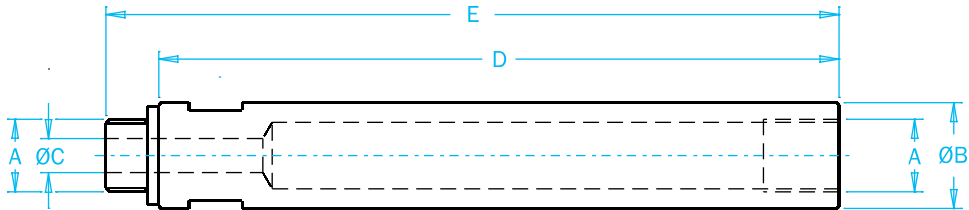

Vacuum Extension Tube

Vacuum Extension Tube

Quick#	Part#	Price	A	ØB	ØC	D	E	Wt.
5748	MFI-A154	\$9.48	M5	10	2	45	50	10g
5749	MFI-A155	\$9.98	M5	10	2	90	95	15g
5750	MFI-A150	\$10.93	G1/8"	14	4.5	45	52	15g
5751	MFI-A151	\$12.20	G1/8"	14	4.5	90	97	25g
5752	MFI-A152	\$12.44	G1/4"	20	6.5	45	53	30g
5753	MFI-A153	\$13.33	G1/4"	20	6.5	90	98	55g
7803	MFI-A506	\$34.32	G3/8"	30	10	150	159	210g

Use Quick#s for easy online ordering.

Male to Male Adaptor Fitting

Quick#	Part#	Price	A	B	C	D	Wt.
5782	AF05M05M	\$3.23	M5	11.5	4	3	3g
5783	AF18M18M	\$2.33	G1/8"	17	7	5.5	3g
5784	AF14M14M	\$4.27	G1/4"	22	8	6.5	7g