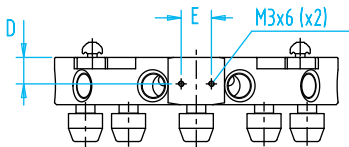

Quick Changer with Integrated Flange

#7564

NEW

Quick Changer with Integrated Flange

Quick#	Part#	Price	Quick Changer	Wt.
7563	QCP50-B	\$132.00	Small 50mm (QC50)	110g
7564	QCP90-B	\$203.00	Standard 90mm (QC90)	315g
7565	QCP150-B	\$328.00	Large 150mm (QC150)	1090g
7566	QCP160-B	\$339.00	Large Plus 160mm (QC160)	1150g
7567	QCP200-B	\$402.00	Jumbo 200mm (QC200)	2400g

Includes mounting hardware

Quick#	A	B	C	D	E	F	G	H	J	K	L	M	N	P
7563	50	32	-	13	7	Ø4	4	19.3	M5 (x4)	M5 (x4)	7.4	Ø50	Ø71.5	38
7564	76	76	-	7	16	Ø18	4	18.8	G1/8" (x8)	M5 (x4)	7.4	Ø50	Ø99.5	37
7565	130	110	-	14	16	Ø40	6	25	G1/4" (x10)	M5 (x4)	7.4	Ø150	Ø183	51
7566	130	110	-	14	16	Ø40	6	25	G1/8" (x12)	M5 (x4)	7.4	Ø150	Ø183	51
7567	135	89	192	22	16	Ø40	8	33	G1/4" (x12)	M6 (x16)	7.4	Ø200	Ø257	64