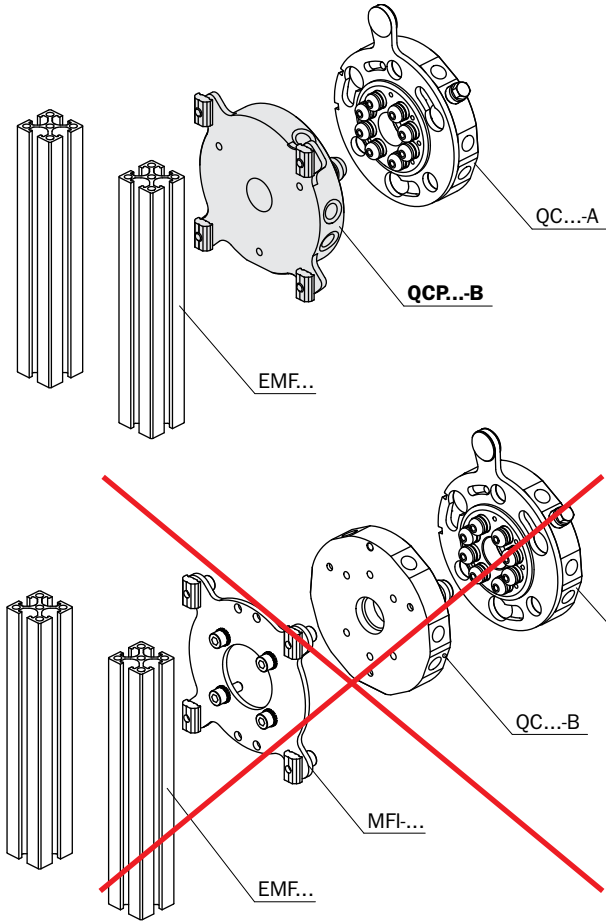

Quick Changer with Integrated Flange

#7564

NEW

Quick Changer with Integrated Flange

Quick#	Part#	Price	Quick Changer	Wt.
7563	QCP50-B	\$132.00	Small 50mm (QC50)	110g
7564	QCP90-B	\$203.00	Standard 90mm (QC90)	315g
7565	QCP150-B	\$328.00	Large 150mm (QC150)	1090g
7566	QCP160-B	\$339.00	Large Plus 160mm (QC160)	1150g
7567	QCP200-B	\$402.00	Jumbo 200mm (QC200)	2400g

Includes mounting hardware

Quick#	A	B	C	D	E	F	G	H	J	K	L	M	N	P
7563	50	32	-	13	7	Ø4	4	19.3	M5 (x4)	M5 (x4)	7.4	Ø50	Ø71.5	38
7564	76	76	-	7	16	Ø18	4	18.8	G1/8" (x8)	M5 (x4)	7.4	Ø50	Ø99.5	37
7565	130	110	-	14	16	Ø40	6	25	G1/4" (x10)	M5 (x4)	7.4	Ø150	Ø183	51
7566	130	110	-	14	16	Ø40	6	25	G1/8" (x12)	M5 (x4)	7.4	Ø150	Ø183	51
7567	135	89	192	22	16	Ø40	8	33	G1/4" (x12)	M6 (x16)	7.4	Ø200	Ø257	64