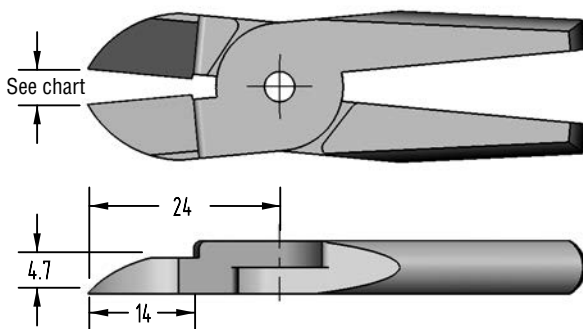

Size 5 Nipper Body Tip to Tip Opening*

| Vessel | Gimatic | Swanstrom | OEM |
|--------|---------|-----------|-----|
| 6mm | 6mm | 6.5mm | 6mm |

Gimatic

| Quick# | Part# | Price | Ø Sprue | Wt. |
|--------------------|--------|----------|---------|-----|
| 5023 | GN5AJ | \$113.00 | 2mm | 32g |
| Replacement Spring | | | | |
| 1281 | SPR-01 | \$1.90 | | |

Size 5 Nipper Body Tip to Tip Opening*

| Vessel | Gimatic | Swanstrom | OEM |
|--------|---------|-----------|-----|
| 5mm | 5mm | 5.5mm | 5mm |

Gimatic

| Quick# | Part# | Price | Ø Sprue | Wt. |
|--------------------|--------|----------|---------|-----|
| 5025 | GN5PF | \$102.00 | 2mm | 34g |
| Replacement Spring | | | | |
| 1281 | SPR-01 | \$1.90 | | |

Size 5 Nipper Body Tip to Tip Opening*

| Vessel | Gimatic | Swanstrom | OEM |
|--------|---------|-----------|-------|
| 3.5mm | 3.5mm | 4mm | 3.5mm |

Swanstrom

| Quick# | Part# | Price | Ø Sprue | Wt. |
|--------------------|------------|---------|---------|-----|
| 1044 | X-05-SI | \$71.22 | 2mm | 32g |
| Replacement Spring | | | | |
| 1095 | GSN-SP-002 | \$0.55 | | |

Size 5 Nipper Body Tip to Tip Opening*

| Vessel | Gimatic | Swanstrom | OEM |
|--------|---------|-----------|--------|
| 5.5mm | 5.25mm | 5.5mm | 5.25mm |

Size 5 Blades

(Dimensioned drawings shown full scale)