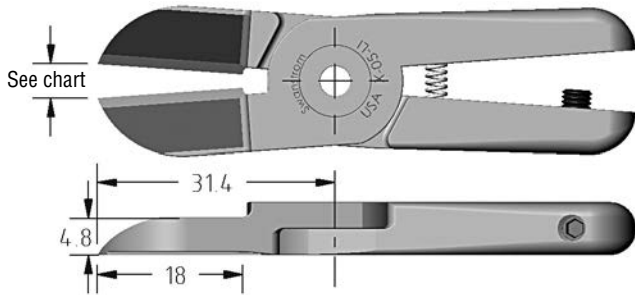

Size 5 Nipper Body Tip to Tip Opening*

| Vessel | Gimatic | Swanstrom | OEM |
|--------|---------|-----------|-----|
| 5mm | 5mm | 5.5mm | 5mm |

Gimatic

| Quick# | Part# | Price | Ø Sprue | Wt. |
|--------------------|--------|---------|---------|-----|
| 5024 | GN5AP | \$98.00 | 2mm | 32g |
| Replacement Spring | | | | |
| 1281 | SPR-01 | \$1.90 | | |

Size 5 Nipper Body Tip to Tip Opening*

| Vessel | Gimatic | Swanstrom | OEM |
|--------|---------|-----------|-------|
| 3.5mm | 3.5mm | 3.5mm | 3.5mm |

Nile

| Quick# | Part# | Price | Ø Sprue | Wt. |
|--------------------|----------|---------|---------|-----|
| 1813 | GSN-F1 | \$61.50 | 2mm | 34g |
| Replacement Spring | | | | |
| 2314 | NILE-SP1 | \$2.09 | | |

Size 5 Nipper Body Tip to Tip Opening*

| Vessel | Gimatic | Swanstrom | OEM |
|--------|---------|-----------|-----|
| 3mm | 3mm | 3mm | 3mm |

Size 5 Blades

(Dimensioned drawings shown full scale)

Swanstrom

Size 5 Nipper Body Tip to Tip Opening*

| Vessel | Gimatic | Swanstrom | OEM |
|--------|---------|-----------|--------|
| 5.5mm | 5.25mm | 5.5mm | 5.25mm |

Size 5 Blades

(Dimensioned drawings shown full scale)