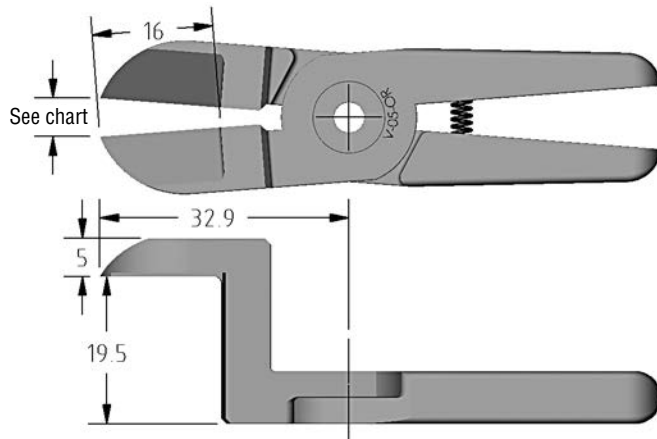

Size 5 Nipper Body Tip to Tip Opening*

| Vessel | Gimatic | Swanstrom | OEM |
|--------|---------|-----------|--------|
| 5.5mm | 5.25mm | 5.5mm | 5.25mm |

Size 5 Blades

(Dimensioned drawings shown full scale)

Size 5 Nipper Body Tip to Tip Opening*

| Vessel | Gimatic | Swanstrom | OEM |
|--------|---------|-----------|-----|
| 3mm | 3mm | 3.5mm | 3mm |

Swanstrom

| Quick# | Part# | Price | Ø Sprue | Wt. |
|--------------------|------------|----------|---------|-----|
| 1035 | X-05-OS | \$368.00 | 3mm | 50g |
| Replacement Spring | | | | |
| 1095 | GSN-SP-002 | \$0.55 | | |

Size 5 Nipper Body Tip to Tip Opening*

| Vessel | Gimatic | Swanstrom | OEM |
|--------|---------|-----------|-----|
| 7mm | 7mm | 7.5mm | 7mm |

Swanstrom

| Quick# | Part# | Price | Ø Sprue | Wt. |
|--------------------|------------|----------|---------|-----|
| 1036 | X-05-OR | \$404.00 | 3mm | 50g |
| Replacement Spring | | | | |
| 1095 | GSN-SP-002 | \$0.55 | | |

Size 5 Nipper Body Tip to Tip Opening*

| Vessel | Gimatic | Swanstrom | OEM |
|--------|---------|-----------|-----|
| 7mm | 7mm | 7.5mm | 7mm |

Use Quick#s for easy online ordering.