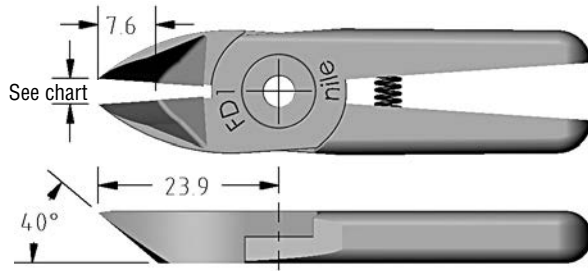

Size 5 Nipper Body Tip to Tip Opening*

| Vessel | Gimatic | Swanstrom | OEM |
|--------|---------|-----------|-----|
| 6mm | 6mm | 6.5mm | 6mm |

Gimatic

| Quick# | Part# | Price | Ø Sprue | Wt. |
|--------------------|--------|----------|---------|-----|
| 5023 | GN5AJ | \$113.00 | 2mm | 32g |
| Replacement Spring | | | | |
| 1281 | SPR-01 | \$1.90 | | |

Size 5 Nipper Body Tip to Tip Opening*

| Vessel | Gimatic | Swanstrom | OEM |
|--------|---------|-----------|-----|
| 5mm | 5mm | 5.5mm | 5mm |

Gimatic

| Quick# | Part# | Price | Ø Sprue | Wt. |
|--------------------|--------|----------|---------|-----|
| 5025 | GN5PF | \$102.00 | 2mm | 34g |
| Replacement Spring | | | | |
| 1281 | SPR-01 | \$1.90 | | |

Size 5 Nipper Body Tip to Tip Opening*

| Vessel | Gimatic | Swanstrom | OEM |
|--------|---------|-----------|-------|
| 3.5mm | 3.5mm | 4mm | 3.5mm |

Swanstrom

| Quick# | Part# | Price | Ø Sprue | Wt. |
|--------------------|------------|---------|---------|-----|
| 1044 | X-05-SI | \$71.22 | 2mm | 32g |
| Replacement Spring | | | | |
| 1095 | GSN-SP-002 | \$0.55 | | |

Size 5 Nipper Body Tip to Tip Opening*

| Vessel | Gimatic | Swanstrom | OEM |
|--------|---------|-----------|--------|
| 5.5mm | 5.25mm | 5.5mm | 5.25mm |

Size 5 Blades

(Dimensioned drawings shown full scale)