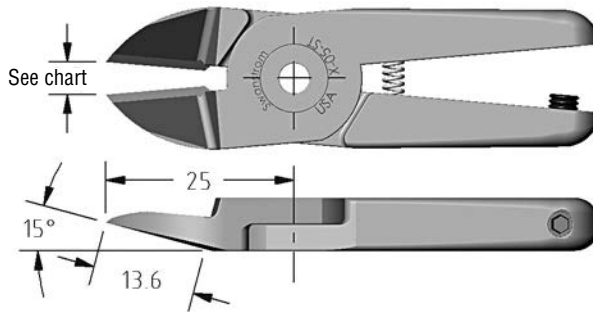

Universal Size 5 Blade Covers

| Quick# | Part# | Price |
|--------|-----------|--------|
| 2053 | GSN-BC-05 | \$4.97 |

Size 5 Blades

(Dimensioned drawings shown full scale)

Vessel

| Quick# | Part# | Price | Ø Sprue | Wt. |
|--------------------|-----------|---------|---------|-----|
| 602 | GSN-N5-AP | \$78.00 | 2mm | 32g |
| Replacement Spring | | | | |
| 1281 | SPR-01 | \$1.90 | | |

Size 5 Nipper Body Tip to Tip Opening*

| Vessel | Gimatic | Swanstrom | OEM |
|--------|---------|-----------|-----|
| 3mm | 3mm | 3.5mm | 3mm |

Swanstrom

| Quick# | Part# | Price | Ø Sprue | Wt. |
|--------------------|------------|---------|---------|-----|
| 1002 | X-5-ST | \$61.90 | 2mm | 34g |
| Replacement Spring | | | | |
| 1095 | GSN-SP-002 | \$0.55 | | |

Size 5 Nipper Body Tip to Tip Opening*

| Vessel | Gimatic | Swanstrom | OEM |
|--------|---------|-----------|-----|
| 5mm | 5mm | 5.5mm | 5mm |

Gimatic

| Quick# | Part# | Price | Ø Sprue | Wt. |
|--------------------|--------|---------|---------|-----|
| 5024 | GN5AP | \$98.00 | 2mm | 32g |
| Replacement Spring | | | | |
| 1281 | SPR-01 | \$1.90 | | |

Size 5 Nipper Body Tip to Tip Opening*

| Vessel | Gimatic | Swanstrom | OEM |
|--------|---------|-----------|-----|
| 7mm | 7mm | 7.5mm | 7mm |

Use Quick#s for easy online ordering.