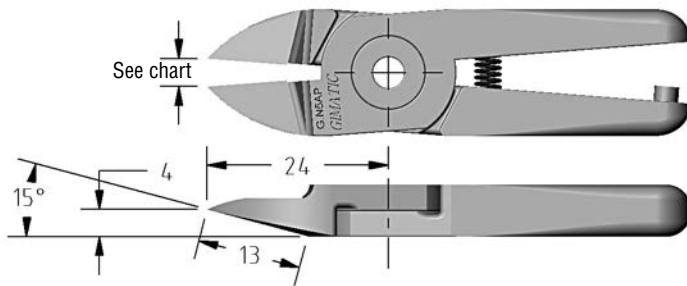

Universal Size 5 Blade Covers

| Quick# | Part# | Price |
|--------|-----------|--------|
| 2053 | GSN-BC-05 | \$4.97 |

Size 5 Blades

(Dimensioned drawings shown full scale)

Vessel

| Quick# | Part# | Price | Ø Sprue | Wt. |
|--------------------|-----------|---------|---------|-----|
| 602 | GSN-N5-AP | \$78.00 | 2mm | 32g |
| Replacement Spring | | | | |
| 1281 | SPR-01 | \$1.90 | | |

Size 5 Nipper Body Tip to Tip Opening*

| Vessel | Gimatic | Swanstrom | OEM |
|--------|---------|-----------|-----|
| 3mm | 3mm | 3.5mm | 3mm |

Swanstrom

| Quick# | Part# | Price | Ø Sprue | Wt. |
|--------------------|------------|---------|---------|-----|
| 1002 | X-5-ST | \$61.90 | 2mm | 34g |
| Replacement Spring | | | | |
| 1095 | GSN-SP-002 | \$0.55 | | |

Size 5 Nipper Body Tip to Tip Opening*

| Vessel | Gimatic | Swanstrom | OEM |
|--------|---------|-----------|-----|
| 5mm | 5mm | 5.5mm | 5mm |

Gimatic

| Quick# | Part# | Price | Ø Sprue | Wt. |
|--------------------|--------|---------|---------|-----|
| 5024 | GN5AP | \$98.00 | 2mm | 32g |
| Replacement Spring | | | | |
| 1281 | SPR-01 | \$1.90 | | |

Size 5 Nipper Body Tip to Tip Opening*

| Vessel | Gimatic | Swanstrom | OEM |
|--------|---------|-----------|-----|
| 3mm | 3mm | 3mm | 3mm |

Size 5 Blades

(Dimensioned drawings shown full scale)

Swanstrom