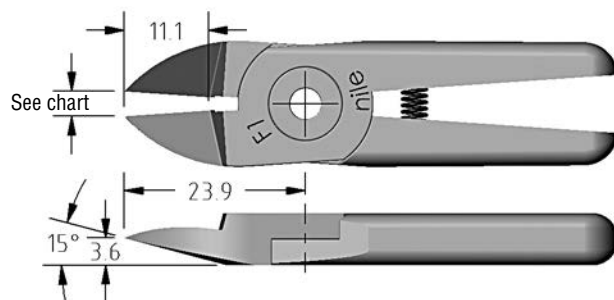

Size 5 Nipper Body Tip to Tip Opening*

| Vessel | Gimatic | Swanstrom | OEM |
|--------|---------|-----------|-----|
| 3mm | 3mm | 3.5mm | 3mm |

Swanstrom

| Quick# | Part# | Price | Ø Sprue | Wt. |
|--------------------|------------|---------|---------|-----|
| 1002 | X-5-ST | \$61.90 | 2mm | 34g |
| Replacement Spring | | | | |
| 1095 | GSN-SP-002 | \$0.55 | | |

Size 5 Nipper Body Tip to Tip Opening*

| Vessel | Gimatic | Swanstrom | OEM |
|--------|---------|-----------|-----|
| 5mm | 5mm | 5.5mm | 5mm |

Gimatic

| Quick# | Part# | Price | Ø Sprue | Wt. |
|--------------------|--------|---------|---------|-----|
| 5024 | GN5AP | \$98.00 | 2mm | 32g |
| Replacement Spring | | | | |
| 1281 | SPR-01 | \$1.90 | | |

Size 5 Nipper Body Tip to Tip Opening*

| Vessel | Gimatic | Swanstrom | OEM |
|--------|---------|-----------|-------|
| 3.5mm | 3.5mm | 3.5mm | 3.5mm |

Nile

| Quick# | Part# | Price | Ø Sprue | Wt. |
|--------------------|----------|---------|---------|-----|
| 1813 | GSN-F1 | \$61.50 | 2mm | 34g |
| Replacement Spring | | | | |
| 2314 | NILE-SP1 | \$2.09 | | |

Size 5 Nipper Body Tip to Tip Opening*

| Vessel | Gimatic | Swanstrom | OEM |
|--------|---------|-----------|-----|
| 3mm | 3mm | 3mm | 3mm |

Size 5 Blades

(Dimensioned drawings shown full scale)

Swanstrom