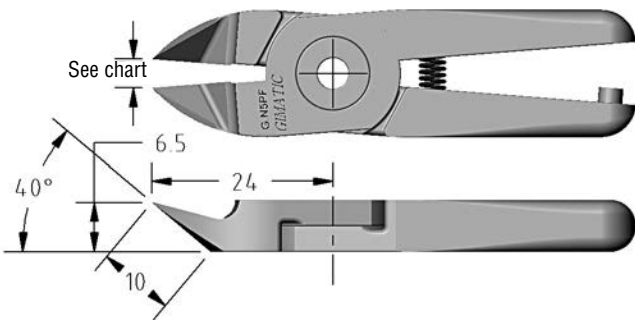

Size 5 Nipper Body Tip to Tip Opening*

| Vessel | Gimatic | Swanstrom | OEM |
|--------|---------|-----------|-----|
| 3mm | 3mm | 3mm | 3mm |

Size 5 Blades

(Dimensioned drawings shown full scale)

Swanstrom

Size 5 Nipper Body Tip to Tip Opening*

| Vessel | Gimatic | Swanstrom | OEM |
|--------|---------|-----------|-----|
| 6mm | 6mm | 6.5mm | 6mm |

Gimatic

| Quick# | Part# | Price | Ø Sprue | Wt. |
|--------------------|--------|----------|---------|-----|
| 5023 | GN5AJ | \$113.00 | 2mm | 32g |
| Replacement Spring | | | | |
| 1281 | SPR-01 | \$1.90 | | |

Size 5 Nipper Body Tip to Tip Opening*

| Vessel | Gimatic | Swanstrom | OEM |
|--------|---------|-----------|-----|
| 5mm | 5mm | 5.5mm | 5mm |

Gimatic

| Quick# | Part# | Price | Ø Sprue | Wt. |
|--------------------|--------|----------|---------|-----|
| 5025 | GN5PF | \$102.00 | 2mm | 34g |
| Replacement Spring | | | | |
| 1281 | SPR-01 | \$1.90 | | |

Size 5 Nipper Body Tip to Tip Opening*

| Vessel | Gimatic | Swanstrom | OEM |
|--------|---------|-----------|--------|
| 5.5mm | 5.25mm | 5.5mm | 5.25mm |

Size 5 Blades

(Dimensioned drawings shown full scale)