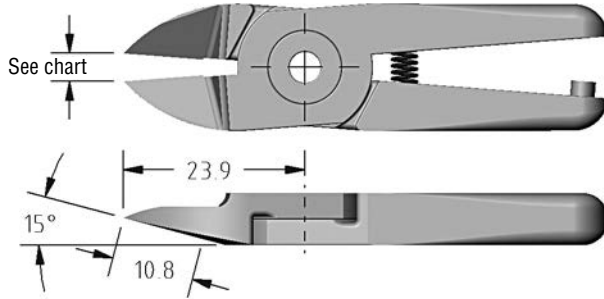

Gimatic Size 5 Blade Covers

| Quick# | Part# | Price |
|--------|-------|--------|
| 6085 | COJ05 | \$2.07 |

Universal Blade Covers:

- Provides protection without compressing the nipper blade's spring.
- See reference chart above for compatibility.

Universal Size 5 Blade Covers

| Quick# | Part# | Price |
|--------|-----------|--------|
| 2053 | GSN-BC-05 | \$4.97 |

Size 5 Blades

(Dimensioned drawings shown full scale)

Vessel

| Quick# | Part# | Price | Ø Sprue | Wt. |
|--------------------|-----------|---------|---------|-----|
| 602 | GSN-N5-AP | \$78.00 | 2mm | 32g |
| Replacement Spring | | | | |
| 1281 | SPR-01 | \$1.90 | | |

Size 5 Nipper Body Tip to Tip Opening*

| Vessel | Gimatic | Swanstrom | OEM |
|--------|---------|-----------|-----|
| 3mm | 3mm | 3.5mm | 3mm |

Swanstrom

| Quick# | Part# | Price | Ø Sprue | Wt. |
|--------------------|------------|---------|---------|-----|
| 1002 | X-5-ST | \$61.90 | 2mm | 34g |
| Replacement Spring | | | | |
| 1095 | GSN-SP-002 | \$0.55 | | |

Size 5 Nipper Body Tip to Tip Opening*

| Vessel | Gimatic | Swanstrom | OEM |
|--------|---------|-----------|-----|
| 7mm | 7mm | 7.5mm | 7mm |

Use Quick#s for easy online ordering.