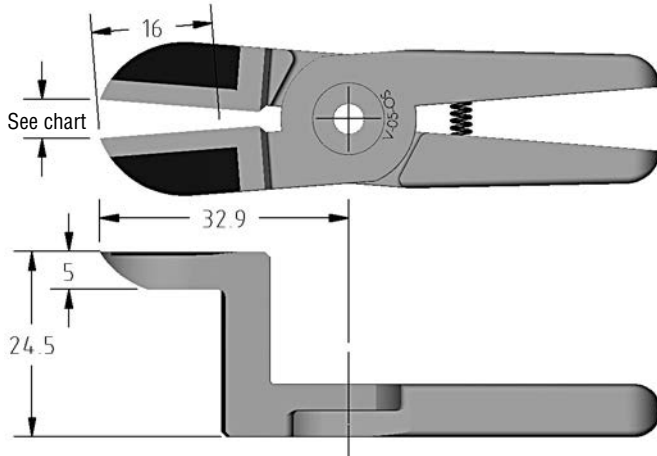

Size 5 Nipper Body Tip to Tip Opening*

| Vessel | Gimatic | Swanstrom | OEM |
|--------|---------|-----------|-------|
| 3.5mm | 3.5mm | 4mm | 3.5mm |

Swanstrom

| Quick# | Part# | Price | Ø Sprue | Wt. |
|--------------------|------------|---------|---------|-----|
| 1044 | X-05-SI | \$71.22 | 2mm | 32g |
| Replacement Spring | | | | |
| 1095 | GSN-SP-002 | \$0.55 | | |

Size 5 Nipper Body Tip to Tip Opening*

| Vessel | Gimatic | Swanstrom | OEM |
|--------|---------|-----------|--------|
| 5.5mm | 5.25mm | 5.5mm | 5.25mm |

Size 5 Blades

(Dimensioned drawings shown full scale)

Size 5 Nipper Body Tip to Tip Opening*

| Vessel | Gimatic | Swanstrom | OEM |
|--------|---------|-----------|-----|
| 3mm | 3mm | 3.5mm | 3mm |

Swanstrom

| Quick# | Part# | Price | Ø Sprue | Wt. |
|--------------------|------------|----------|---------|-----|
| 1035 | X-05-OS | \$368.00 | 3mm | 50g |
| Replacement Spring | | | | |
| 1095 | GSN-SP-002 | \$0.55 | | |

Size 5 Nipper Body Tip to Tip Opening*

| Vessel | Gimatic | Swanstrom | OEM |
|--------|---------|-----------|-----|
| 7mm | 7mm | 7.5mm | 7mm |

Use Quick#s for easy online ordering.