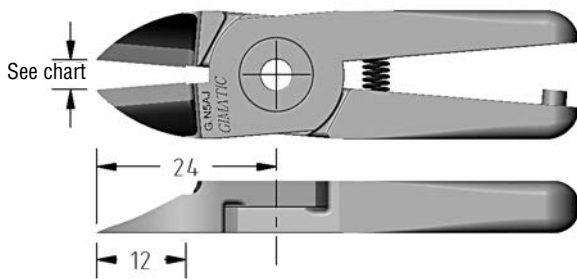

Size 5 Nipper Body Tip to Tip Opening*

| Vessel | Gimatic | Swanstrom | OEM |
|--------|---------|-----------|-------|
| 3.5mm | 3.5mm | 3.5mm | 3.5mm |

Nile

| Quick# | Part# | Price | Ø Sprue | Wt. |
|--------------------|----------|---------|---------|-----|
| 1813 | GSN-F1 | \$61.50 | 2mm | 34g |
| Replacement Spring | | | | |
| 2314 | NILE-SP1 | \$2.09 | | |

Size 5 Nipper Body Tip to Tip Opening*

| Vessel | Gimatic | Swanstrom | OEM |
|--------|---------|-----------|-----|
| 3mm | 3mm | 3mm | 3mm |

Size 5 Blades

(Dimensioned drawings shown full scale)

Swanstrom

Size 5 Nipper Body Tip to Tip Opening*

| Vessel | Gimatic | Swanstrom | OEM |
|--------|---------|-----------|-----|
| 6mm | 6mm | 6.5mm | 6mm |

Gimatic

| Quick# | Part# | Price | Ø Sprue | Wt. |
|--------------------|--------|----------|---------|-----|
| 5023 | GN5AJ | \$113.00 | 2mm | 32g |
| Replacement Spring | | | | |
| 1281 | SPR-01 | \$1.90 | | |