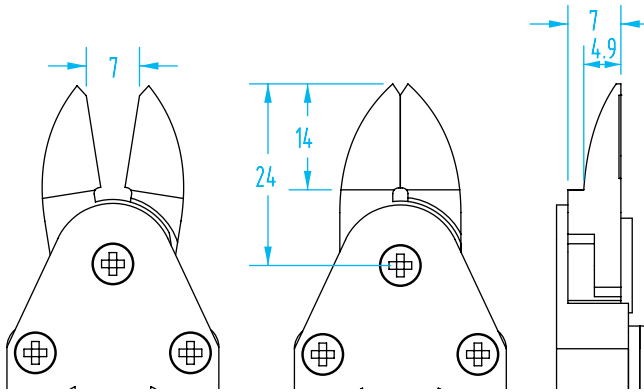

NY & NF Nipper Blades – Size 10

(Dimensioned drawings shown full scale)

Blades for NY & NF Nippers

Quick#	Part#	Nipper Body	Blade Style	Price
1864	GSN-NY10-AJ	NY, NYS, NF 10	Standard	\$129.00

Blades for NY & NF Nippers

Quick#	Part#	Nipper Body	Blade Style	Price
1865	GSN-NY10-AJL	NY, NYS, NF 10	Extra Long, Inline	\$182.00

Blades for NY & NF Nippers

Quick#	Part#	Nipper Body	Blade Style	Price
1866	GSN-NY10-AH	NY, NYS, NF 10	Offset	\$314.00

NY & NF Nipper Blades – Size 10

(Dimensioned drawings shown full scale)

Blades for NY & NF Nippers

Quick#	Part#	Nipper Body	Blade Style	Price
1867	GSN-NY10-RAJ	NY, NYS, NF 10	Standard Reversed	\$137.00

Blades for NY & NF Nippers

Quick#	Part#	Nipper Body	Blade Style	Price
1868	GSN-NY10-RAH	NY, NYS, NF 10	Offset Reversed	\$315.00