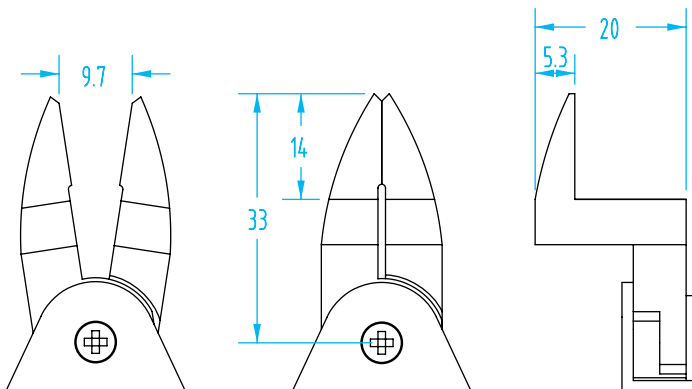

NY & NF Nipper Blades – Size 10

(Dimensioned drawings shown full scale)

Blades for NY & NF Nippers

Quick#	Part#	Nipper Body	Blade Style	Price
1864	GSN-NY10-AJ	NY, NYS, NF 10	Standard	\$129.00

Blades for NY & NF Nippers

Quick#	Part#	Nipper Body	Blade Style	Price
1865	GSN-NY10-AJL	NY, NYS, NF 10	Extra Long, Inline	\$182.00

Blades for NY & NF Nippers

Quick#	Part#	Nipper Body	Blade Style	Price
1866	GSN-NY10-AH	NY, NYS, NF 10	Offset	\$314.00

NY & NF Nipper Blades – Size 10

(Dimensioned drawings shown full scale)

Blades for NY & NF Nippers

Quick#	Part#	Nipper Body	Blade Style	Price
1867	GSN-NY10-RAJ	NY, NYS, NF 10	Standard Reversed	\$137.00

Blades for NY & NF Nippers

Quick#	Part#	Nipper Body	Blade Style	Price
1868	GSN-NY10-RAH	NY, NYS, NF 10	Offset Reversed	\$315.00