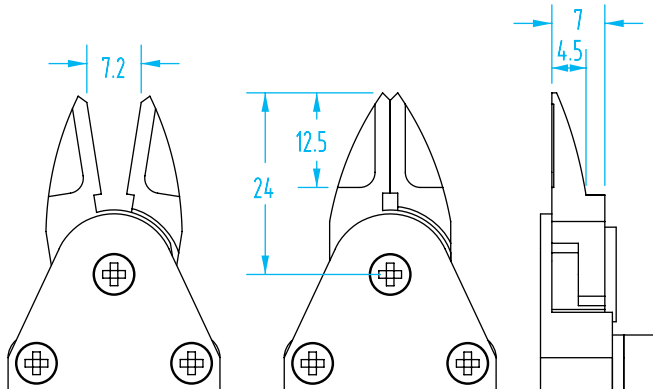

NY & NF Nipper Blades – Size 10

(Dimensioned drawings shown full scale)

Blades for NY & NF Nippers

Quick#	Part#	Nipper Body	Blade Style	Price
1864	GSN-NY10-AJ	NY, NYS, NF 10	Standard	\$129.00

Blades for NY & NF Nippers

Quick#	Part#	Nipper Body	Blade Style	Price
1865	GSN-NY10-AJL	NY, NYS, NF 10	Extra Long, Inline	\$182.00

Blades for NY & NF Nippers

Quick#	Part#	Nipper Body	Blade Style	Price
1866	GSN-NY10-AH	NY, NYS, NF 10	Offset	\$314.00

NY & NF Nipper Blades – Size 10

(Dimensioned drawings shown full scale)

Blades for NY & NF Nippers

Quick#	Part#	Nipper Body	Blade Style	Price
1867	GSN-NY10-RAJ	NY, NYS, NF 10	Standard Reversed	\$137.00

Blades for NY & NF Nippers

Quick#	Part#	Nipper Body	Blade Style	Price
1868	GSN-NY10-RAH	NY, NYS, NF 10	Offset Reversed	\$315.00