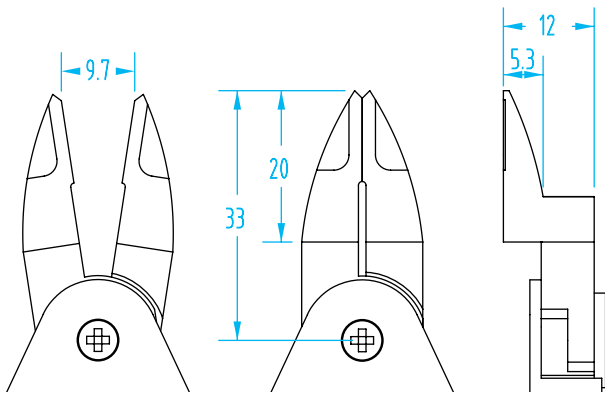

NY & NF Nipper Blades – Size 10

(Dimensioned drawings shown full scale)

Blades for NY & NF Nippers

Quick#	Part#	Nipper Body	Blade Style	Price
1864	GSN-NY10-AJ	NY, NYS, NF 10	Standard	\$129.00

Blades for NY & NF Nippers

Quick#	Part#	Nipper Body	Blade Style	Price
1865	GSN-NY10-AJL	NY, NYS, NF 10	Extra Long, Inline	\$182.00

Blades for NY & NF Nippers

Quick#	Part#	Nipper Body	Blade Style	Price
1866	GSN-NY10-AH	NY, NYS, NF 10	Offset	\$314.00

NY & NF Nipper Blades – Size 10

(Dimensioned drawings shown full scale)

Blades for NY & NF Nippers

Quick#	Part#	Nipper Body	Blade Style	Price
1867	GSN-NY10-RAJ	NY, NYS, NF 10	Standard Reversed	\$137.00

Blades for NY & NF Nippers

Quick#	Part#	Nipper Body	Blade Style	Price
1868	GSN-NY10-RAH	NY, NYS, NF 10	Offset Reversed	\$315.00