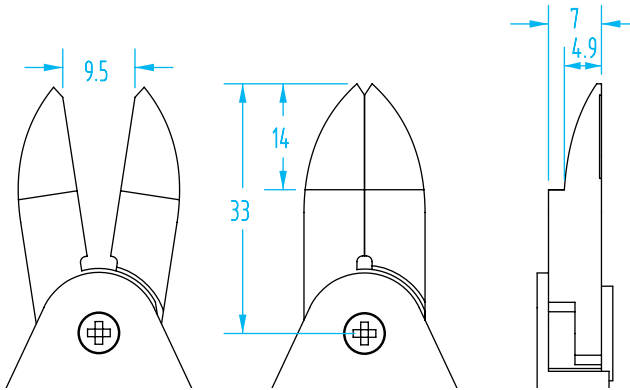

NY & NF Nipper Blades – Size 10

(Dimensioned drawings shown full scale)

Blades for NY & NF Nippers

Quick#	Part#	Nipper Body	Blade Style	Price
1864	GSN-NY10-AJ	NY, NYS, NF 10	Standard	\$129.00

Blades for NY & NF Nippers

Quick#	Part#	Nipper Body	Blade Style	Price
1865	GSN-NY10-AJL	NY, NYS, NF 10	Extra Long, Inline	\$182.00

Blades for NY & NF Nippers

Quick#	Part#	Nipper Body	Blade Style	Price
1866	GSN-NY10-AH	NY, NYS, NF 10	Offset	\$314.00

NY & NF Nipper Blades – Size 10

(Dimensioned drawings shown full scale)

Blades for NY & NF Nippers

Quick#	Part#	Nipper Body	Blade Style	Price
1867	GSN-NY10-RAJ	NY, NYS, NF 10	Standard Reversed	\$137.00

Blades for NY & NF Nippers

Quick#	Part#	Nipper Body	Blade Style	Price
1868	GSN-NY10-RAH	NY, NYS, NF 10	Offset Reversed	\$315.00