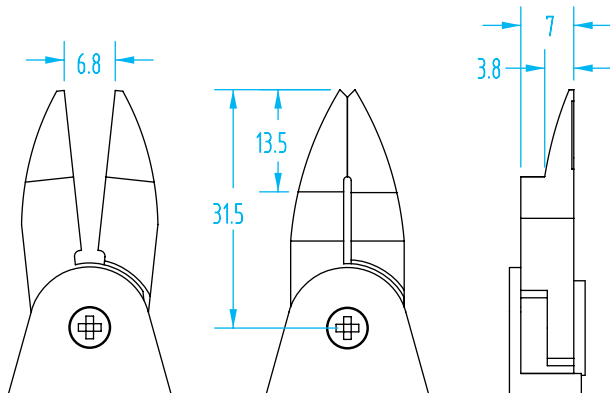

NY & NF Nipper Blades – Size 5

(Dimensioned drawings shown full scale)

Quick#	Part#	Nipper Body	Blade Style	Price
618	GSN-NY05-AJ	NY, NF 05	Standard	\$125.00

Quick#	Part#	Nipper Body	Blade Style	Price
619	GSN-NY05-AJL	NY, NF 05	Extra Long, Inline	\$174.00

Quick#	Part#	Nipper Body	Blade Style	Price
620	GSN-NY05-AH	NY, NF 05	Offset	\$307.00

NY & NF Nipper Blades – Size 5

(Dimensioned drawings shown full scale)

Quick#	Part#	Nipper Body	Blade Style	Price
621	GSN-NY05-RAJ	NY, NF 05	Standard Reversed	\$133.00

Quick#	Part#	Nipper Body	Blade Style	Price
622	GSN-NY05-RAH	NY, NF 05	Offset Reversed	\$308.00

Application Example