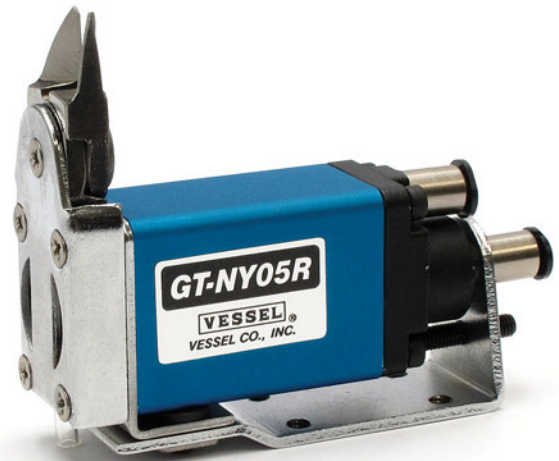

NY & NF Nipper Blades – Size 5

(Dimensioned drawings shown full scale)

Quick#	Part#	Nipper Body	Blade Style	Price
618	GSN-NY05-AJ	NY, NF 05	Standard	\$125.00

Quick#	Part#	Nipper Body	Blade Style	Price
619	GSN-NY05-AJL	NY, NF 05	Extra Long, Inline	\$174.00

Quick#	Part#	Nipper Body	Blade Style	Price
620	GSN-NY05-AH	NY, NF 05	Offset	\$307.00

NY & NF Nipper Blades – Size 5

(Dimensioned drawings shown full scale)

Quick#	Part#	Nipper Body	Blade Style	Price
621	GSN-NY05-RAJ	NY, NF 05	Standard Reversed	\$133.00

Quick#	Part#	Nipper Body	Blade Style	Price
622	GSN-NY05-RAH	NY, NF 05	Offset Reversed	\$308.00

Application Example