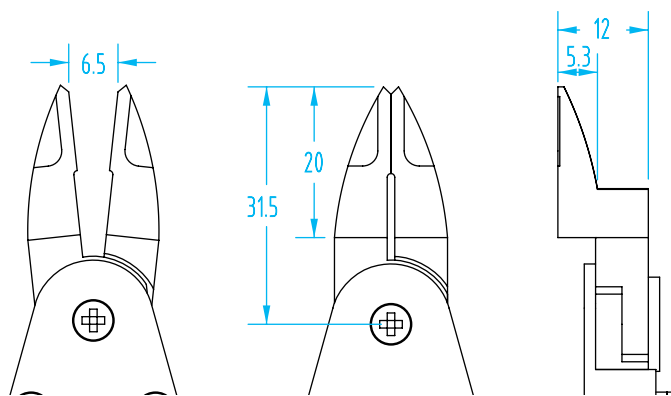

NY & NF Nipper Blades – Size 5

(Dimensioned drawings shown full scale)

Quick#	Part#	Nipper Body	Blade Style	Price
618	GSN-NY05-AJ	NY, NF 05	Standard	\$125.00

Quick#	Part#	Nipper Body	Blade Style	Price
619	GSN-NY05-AJL	NY, NF 05	Extra Long, Inline	\$174.00

Quick#	Part#	Nipper Body	Blade Style	Price
620	GSN-NY05-AH	NY, NF 05	Offset	\$307.00

NY & NF Nipper Blades – Size 5

(Dimensioned drawings shown full scale)

Quick#	Part#	Nipper Body	Blade Style	Price
621	GSN-NY05-RAJ	NY, NF 05	Standard Reversed	\$133.00

Quick#	Part#	Nipper Body	Blade Style	Price
622	GSN-NY05-RAH	NY, NF 05	Offset Reversed	\$308.00

Application Example