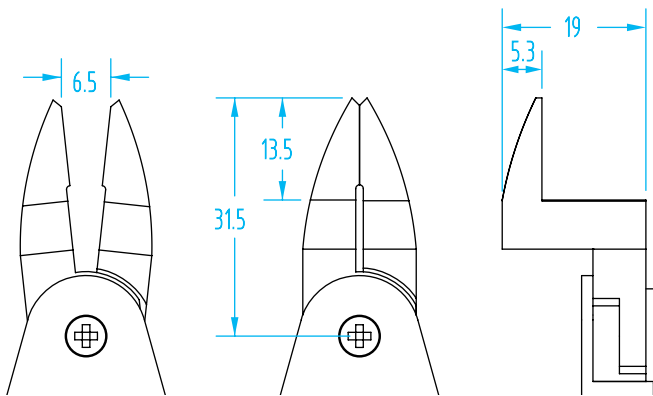

NY & NF Nipper Blades – Size 5

(Dimensioned drawings shown full scale)

Quick#	Part#	Nipper Body	Blade Style	Price
618	GSN-NY05-AJ	NY, NF 05	Standard	\$125.00

Quick#	Part#	Nipper Body	Blade Style	Price
619	GSN-NY05-AJL	NY, NF 05	Extra Long, Inline	\$174.00

Quick#	Part#	Nipper Body	Blade Style	Price
620	GSN-NY05-AH	NY, NF 05	Offset	\$307.00

NY & NF Nipper Blades – Size 5

(Dimensioned drawings shown full scale)

Quick#	Part#	Nipper Body	Blade Style	Price
621	GSN-NY05-RAJ	NY, NF 05	Standard Reversed	\$133.00

Quick#	Part#	Nipper Body	Blade Style	Price
622	GSN-NY05-RAH	NY, NF 05	Offset Reversed	\$308.00

Application Example