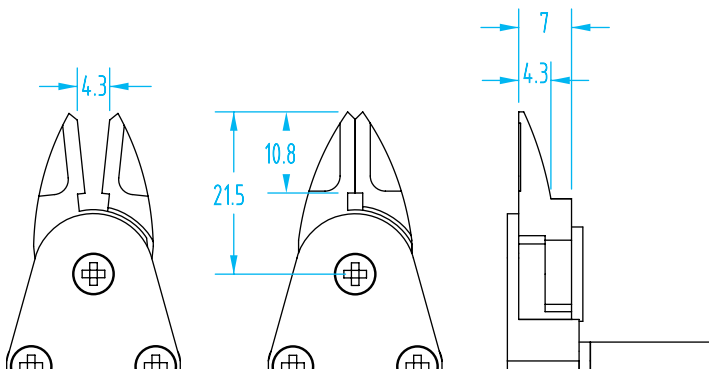

NY & NF Nipper Blades – Size 5

(Dimensioned drawings shown full scale)

Quick#	Part#	Nipper Body	Blade Style	Price
618	GSN-NY05-AJ	NY, NF 05	Standard	\$125.00

Quick#	Part#	Nipper Body	Blade Style	Price
619	GSN-NY05-AJL	NY, NF 05	Extra Long, Inline	\$174.00

Quick#	Part#	Nipper Body	Blade Style	Price
620	GSN-NY05-AH	NY, NF 05	Offset	\$307.00

NY & NF Nipper Blades – Size 5

(Dimensioned drawings shown full scale)

Quick#	Part#	Nipper Body	Blade Style	Price
621	GSN-NY05-RAJ	NY, NF 05	Standard Reversed	\$133.00

Quick#	Part#	Nipper Body	Blade Style	Price
622	GSN-NY05-RAH	NY, NF 05	Offset Reversed	\$308.00

Application Example