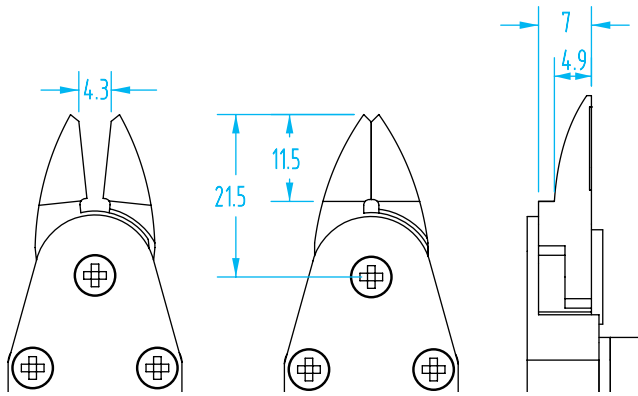

NY & NF Nipper Blades – Size 5

(Dimensioned drawings shown full scale)

Quick#	Part#	Nipper Body	Blade Style	Price
618	GSN-NY05-AJ	NY, NF 05	Standard	\$125.00

Quick#	Part#	Nipper Body	Blade Style	Price
619	GSN-NY05-AJL	NY, NF 05	Extra Long, Inline	\$174.00

Quick#	Part#	Nipper Body	Blade Style	Price
620	GSN-NY05-AH	NY, NF 05	Offset	\$307.00

NY & NF Nipper Blades – Size 5

(Dimensioned drawings shown full scale)

Quick#	Part#	Nipper Body	Blade Style	Price
621	GSN-NY05-RAJ	NY, NF 05	Standard Reversed	\$133.00

Quick#	Part#	Nipper Body	Blade Style	Price
622	GSN-NY05-RAH	NY, NF 05	Offset Reversed	\$308.00

Application Example