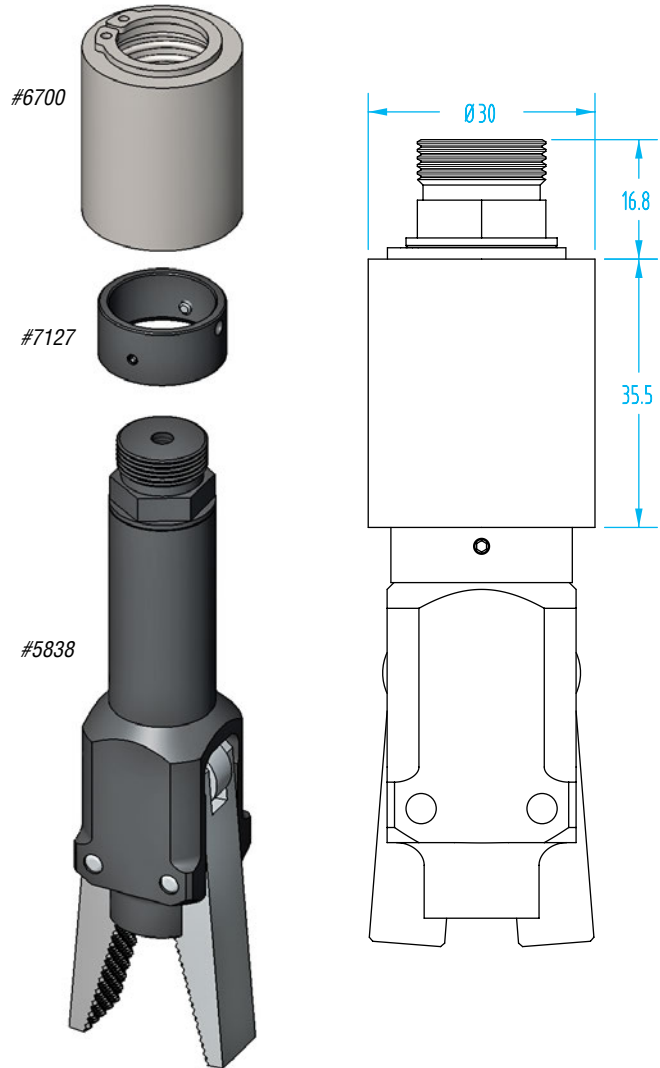

## Suspension Kit for DD20 Grippers

(Dimensioned drawing shown full scale)

- Use this suspension kit with DD20 grippers.
- Order suspension kit + adaptor ring + DD20 gripper.

**Suspension Kits**

Quick#	Part#	Stroke	Price	Wt
6700	TFA20-SP10	10mm	\$32.00	85g

**Adaptor Ring**

Quick#	Part#	Price	Wt.
7127	DD20-K1	\$29.00	4g