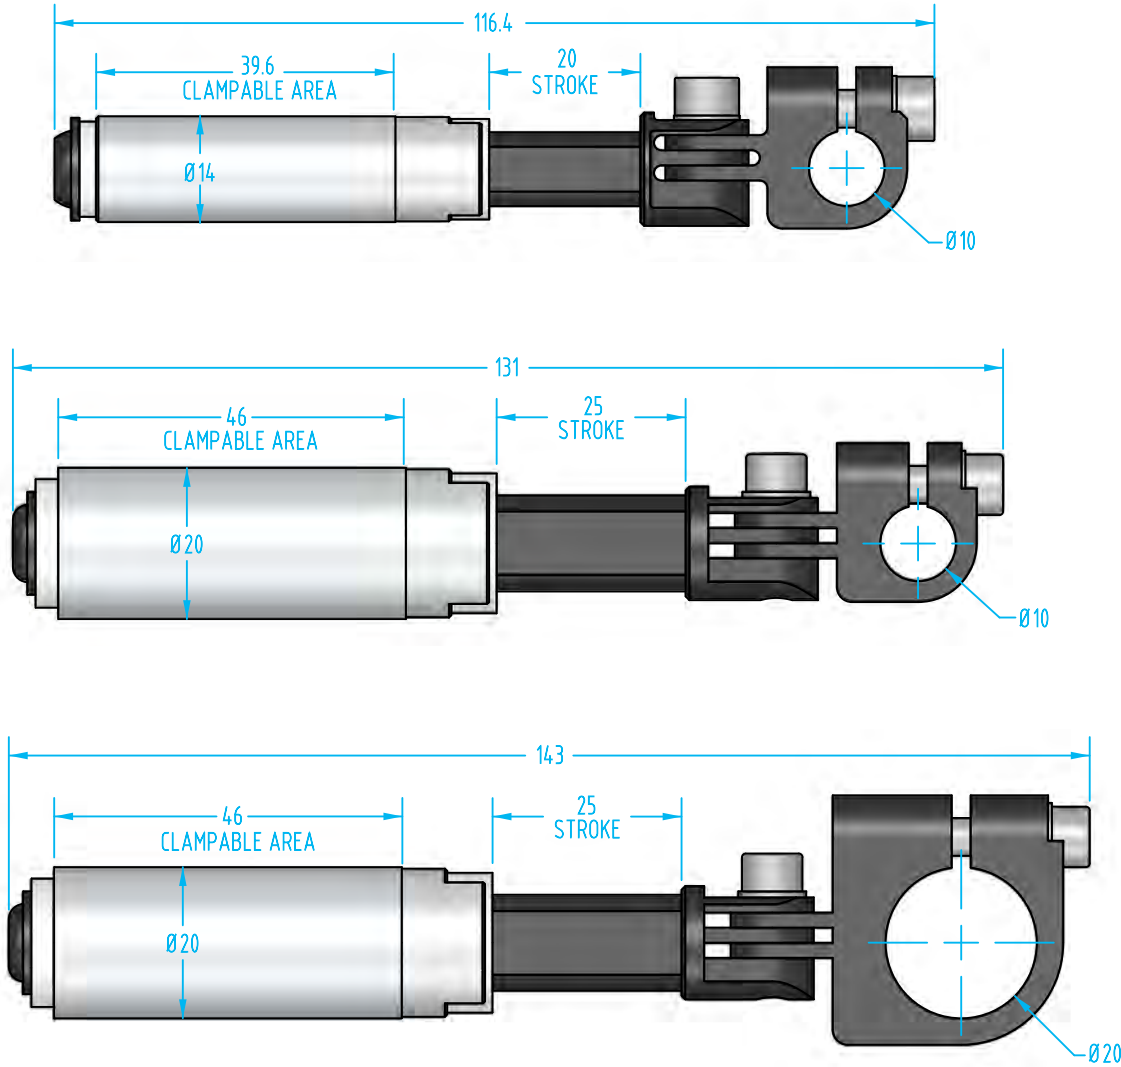

Non-Rotating Suspension with Adjustable Clamp

(Dimensioned drawings shown full scale)

Mounting Brackets Available on page 244

Fittings Available on page 1043

Quick#	Part#	Stroke	Price	Wt.
7453	VSD1420D10	20mm	\$60.40	43g
7454	VSD2025D10	25mm	\$62.50	69g
7455	VSD2025D20	25mm	\$65.60	85g