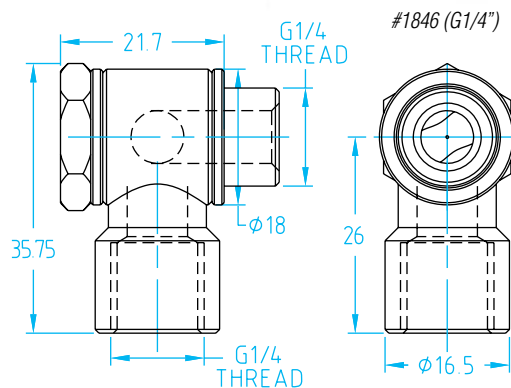

Manifold Blocks

(Dimensioned drawings shown full scale)

Manifold Blocks

Quick#	A	B	C	D	E
388	50	38	6	13.6	11.5
389	75	63	8	12.9	11.1
390	100	88	10	13	10.9

NEW

Manifold Blocks

Quick#	Part#	Ports	# Ports	Wt.	Price
388	GSF-MAN-M5X6	M5	6	24g	\$11.15
389	GSF-MAN-M5X8	M5	8	24g	\$12.65
390	GSF-MAN-M5X10	M5	10	61g	\$13.60

Fasteners are available on page 1076.

Banjo Fittings

Nickel-Plated Brass Banjo Fittings

Quick#	Part#	Style	Wt.	Price
1844	GSF-HSE-M5	Swivel "L" M5	8g	\$4.33
1845	GSF-HSE-G8	Swivel "L" G1/8"	30g	\$4.73
1846	GSF-HSE-G4	Swivel "L" G1/4"	48g	\$6.38