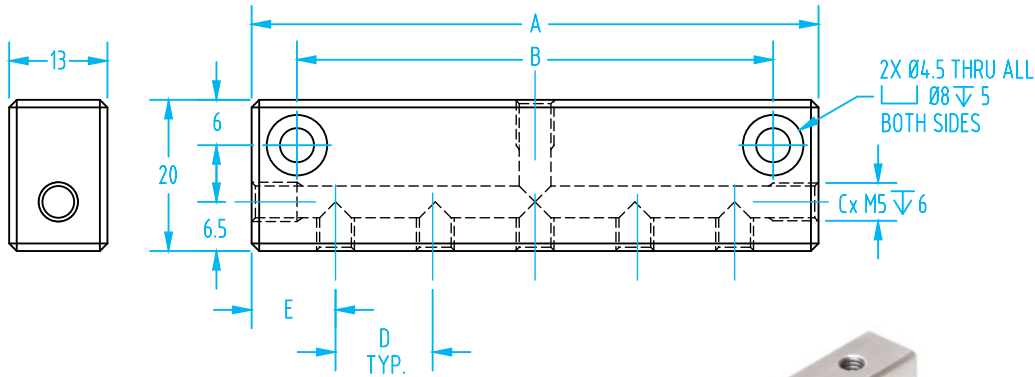

Manifold Blocks

(Dimensioned drawings shown full scale)

Manifold Blocks

Quick#	A	B	C	D	E
388	50	38	6	13.6	11.5
389	75	63	8	12.9	11.1
390	100	88	10	13	10.9

NEW

Manifold Blocks

Quick#	Part#	Ports	# Ports	Wt.	Price
388	GSF-MAN-M5X6	M5	6	24g	\$11.15
389	GSF-MAN-M5X8	M5	8	24g	\$12.65
390	GSF-MAN-M5X10	M5	10	61g	\$13.60

Fasteners are available on page 1076.

Banjo Fittings

Nickel-Plated Brass Banjo Fittings

Quick#	Part#	Style	Wt.	Price
1844	GSF-HSE-M5	Swivel "L" M5	8g	\$4.33
1845	GSF-HSE-G8	Swivel "L" G1/8"	30g	\$4.73
1846	GSF-HSE-G4	Swivel "L" G1/4"	48g	\$6.38