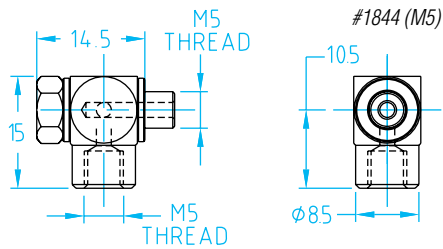

Manifold Blocks

(Dimensioned drawings shown full scale)

Manifold Blocks

Quick#	A	B	C	D	E
388	50	38	6	13.6	11.5
389	75	63	8	12.9	11.1
390	100	88	10	13	10.9

NEW

Manifold Blocks

Quick#	Part#	Ports	# Ports	Wt.	Price
388	GSF-MAN-M5X6	M5	6	24g	\$11.15
389	GSF-MAN-M5X8	M5	8	24g	\$12.65
390	GSF-MAN-M5X10	M5	10	61g	\$13.60

Fasteners are available on page 1076.

Banjo Fittings

Nickel-Plated Brass Banjo Fittings

Quick#	Part#	Style	Wt.	Price
1844	GSF-HSE-M5	Swivel "L" M5	8g	\$4.33
1845	GSF-HSE-G8	Swivel "L" G1/8"	30g	\$4.73
1846	GSF-HSE-G4	Swivel "L" G1/4"	48g	\$6.38