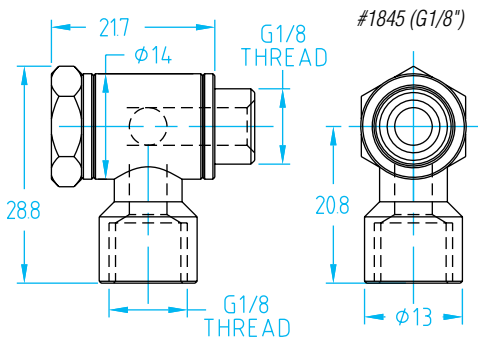

Manifold Blocks

(Dimensioned drawings shown full scale)

Manifold Blocks

Quick#	A	B	C	D	E
388	50	38	6	13.6	11.5
389	75	63	8	12.9	11.1
390	100	88	10	13	10.9

NEW

Manifold Blocks

Quick#	Part#	Ports	# Ports	Wt.	Price
388	GSF-MAN-M5X6	M5	6	24g	\$11.15
389	GSF-MAN-M5X8	M5	8	24g	\$12.65
390	GSF-MAN-M5X10	M5	10	61g	\$13.60

Fasteners are available on page 1076.

Banjo Fittings

Nickel-Plated Brass Banjo Fittings

Quick#	Part#	Style	Wt.	Price
1844	GSF-HSE-M5	Swivel "L" M5	8g	\$4.33
1845	GSF-HSE-G8	Swivel "L" G1/8"	30g	\$4.73
1846	GSF-HSE-G4	Swivel "L" G1/4"	48g	\$6.38