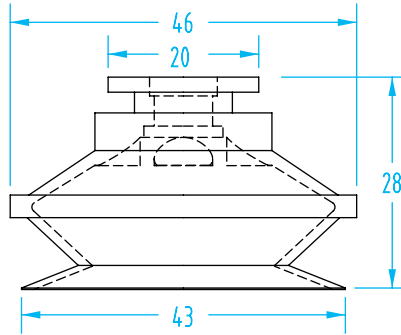

Cup Ø	Material	Quick#	Part#	Price
16mm	Silicone	641	GSV-BOS-16	\$2.88
	Hithane	1136	GSV-BOH-16	\$7.14
	Nitrile	1147	GSV-BON-16	\$2.62
Nipple	M5 Male	411	GSF-NF1-M5	\$1.67

Cup Ø	Material	Quick#	Part#	Price
20mm	Silicone	642	GSV-BOS-20	\$6.30
	Hithane	1137	GSV-BOH-20	\$8.91
	Nitrile	1148	GSV-BON-20	\$4.16
Nipple	Male G1/8"/Female M5	412	GSF-NF2-G8M5	\$5.00

OEM Replacement – 1.5 Bellows

(Shown Actual Size)

Cup Ø	Material	Quick#	Part#	Price
30mm	Silicone	643	GSV-BOS-30	\$9.07
	Hithane	1138	GSV-BOH-30	\$12.59
	Nitrile	1149	GSV-BON-30	\$5.27
Nipple	Male G1/8"/Female M5	412	GSF-NF2-G8M5	\$5.00