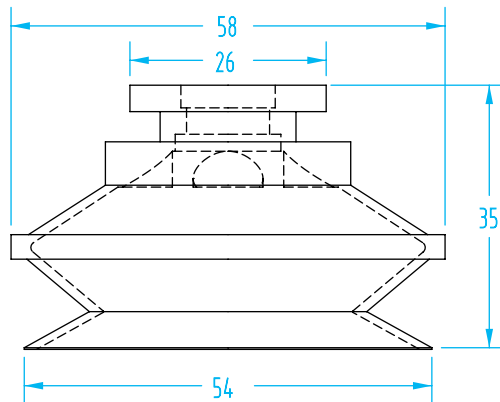

Cup Ø	Material	Quick#	Part#	Price
50mm	Silicone	645	GSV-BOS-50	$12.22
	Hithane	1140	GSV-BOH-50	$16.45
	Nitrile	1152	GSV-BON-50	$8.02
Nipple	G1/8" Female	646	GSF-NF5-G8F	$5.50