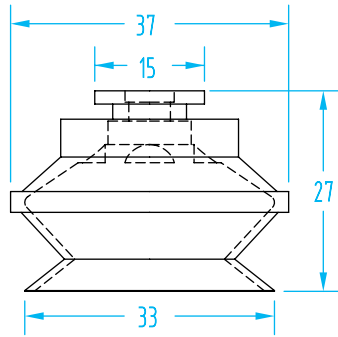

OEM Replacement – 1.5 Bellows

(Shown Actual Size)

Cup Ø	Material	Quick#	Part#	Price
30mm	Silicone	643	GSV-BOS-30	$9.07
	Hithane	1138	GSV-BOH-30	$12.59
	Nitrile	1149	GSV-BON-30	$5.27
Nipple	Male G1/8"/Female M5	412	GSF-NF2-G8M5	$5.00