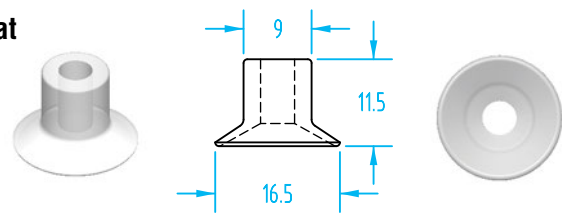

OEM Replacement Vacuum Cup Properties

Material	Color	Max Temp.	Durometer
Silicone	Semi-translucent White	392°F	50°
Hithane	Blue	320°F	60°
Nitrile	Black	240°F	60°

Order nipples separately. See page 356–357 for nipple dimensions.

Flat

Cup Ø	Material	Quick#	Part#	Price
7mm	Silicone	673	GSV-FOS-5	\$2.10
	Hithane	1113	GSV-FOH-5	\$5.42
	Nitrile	1153	GSV-FON-5	\$1.85
Nipple	M5 Male	688	GSF-NF11-M5	\$2.20

Flat

Cup Ø	Material	Quick#	Part#	Price
9mm	Silicone	674	GSV-FOS-7	\$2.39
	Hithane	1114	GSV-FOH-7	\$5.42
	Nitrile	1154	GSV-FON-7	\$1.85
Nipple	M5 Male	688	GSF-NF11-M5	\$2.20

Flat

Cup Ø	Material	Quick#	Part#	Price
11mm	Silicone	675	GSV-FOS-11	\$3.19
	Hithane	1115	GSV-FOH-11	\$5.77
	Nitrile	1155	GSV-FON-11	\$2.02
Nipple	M5 Male	411	GSF-NF1-M5	\$1.67

Flat

Cup Ø	Material	Quick#	Part#	Price
16mm	Silicone	676	GSV-FOS-16	\$3.51
	Hithane	1116	GSV-FOH-16	\$5.52
	Nitrile	1156	GSV-FON-16	\$2.13
Nipple	M5 Male	411	GSF-NF1-M5	\$1.67

Flat Ribbed

Cup Ø	Material	Quick#	Part#	Price
16mm	Silicone	682	GSV-FOS-16R	\$3.45
	Hithane	1122	GSV-FOH-16R	\$6.19
	Nitrile	1121	GSV-FON-16R	\$2.25
Nipple	M5 Male	411	GSF-NF1-M5	\$1.67

Flat Ribbed

Cup Ø	Material	Quick#	Part#	Price
20mm	Silicone	683	GSV-FOS-20R	\$3.89
	Hithane	1124	GSV-FOH-20R	\$5.58
	Nitrile	1123	GSV-FON-20R	\$2.92
Nipple	Male G1/8" Female M5	412	GSF-NF2-G8M5	\$5.00