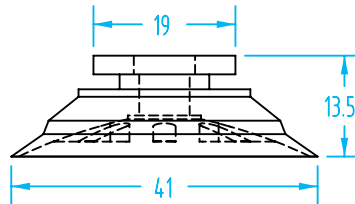

Cup Ø	Material	Quick#	Part#	Price
40mm	Silicone	686	GSV-FOS-40R	$6.71
	Hithane	1130	GSV-FOH-40R	$12.31
	Nitrile	1129	GSV-FON-40R	$5.66
Nipple	G1/8" Female	413	GSF-NF3-G8	$6.25