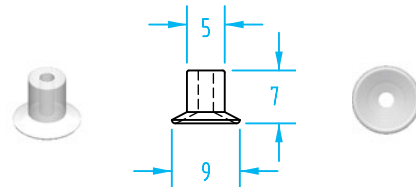

OEM Replacement Vacuum Cup Properties

Material	Color	Max Temp.	Durometer
Silicone	Semi-translucent White	392°F	50°
Hithane	Blue	320°F	60°
Nitrile	Black	240°F	60°

Order nipples separately. See page 356–357 for nipple dimensions.

Flat

Cup Ø	Material	Quick#	Part#	Price
7mm	Silicone	673	GSV-FOS-5	\$2.10
	Hithane	1113	GSV-FOH-5	\$5.42
	Nitrile	1153	GSV-FON-5	\$1.85
Nipple	M5 Male	688	GSF-NF11-M5	\$2.20

Flat

Cup Ø	Material	Quick#	Part#	Price
9mm	Silicone	674	GSV-FOS-7	\$2.39
	Hithane	1114	GSV-FOH-7	\$5.42
	Nitrile	1154	GSV-FON-7	\$1.85
Nipple	M5 Male	688	GSF-NF11-M5	\$2.20