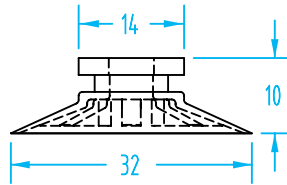

Cup Ø	Material	Quick#	Part#	Price
30mm	Silicone	685	GSV-FOS-30R	$4.35
	Hithane	1128	GSV-FOH-30R	$8.08
	Nitrile	1127	GSV-FON-30R	$3.73
Nipple	Male G1/8"/Female M5	412	GSF-NF2-G8M5	$5.00