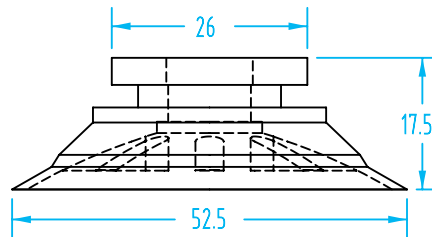

Cup Ø	Material	Quick#	Part#	Price
50mm	Silicone	687	GSV-FOS-50R	$6.76
	Hithane	1132	GSV-FOH-50R	$12.24
	Nitrile	1131	GSV-FON-50R	$5.22
Nipple	G1/8" Female	646	GSF-NF5-G8F	$5.50