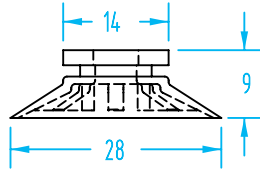

OEM Replacement – Flat Ribbed

(Shown Actual Size)

Cup Ø	Material	Quick#	Part#	Price
25mm	Silicone	684	GSV-FOS-25R	$3.98
	Hithane	1126	GSV-FOH-25R	$7.31
	Nitrile	1125	GSV-FON-25R	$3.58
Nipple	Male G1/8"/Female M5	412	GSF-NF2-G8M5	$5.00