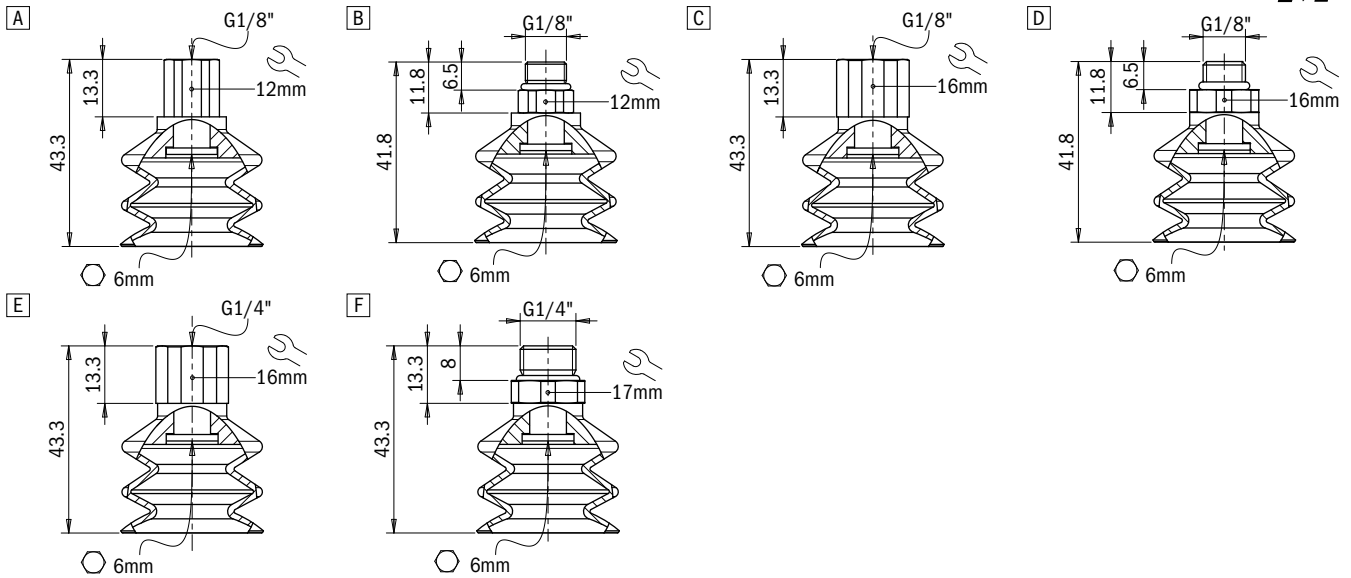

Application example

Technical data

Material	Lifting force [N] perpendicular to the surface, at various vacuum levels			Lifting force [N] parallel to the surface, at various vacuum levels			Volume [cm ³]	Min curve radius [mm]	Max vert. movement [mm]	Suction cup weight [g]
	-20 kPa	-60 kPa	-90 kPa	-20 kPa	-60 kPa	-90 kPa				
SIL 50 FDA	13.9	40.4	52.3	–	–	–	10	35	15	6.9

Technical features

Material	Color	Hardness	Temperature range
Silicone, FDA SIL	Transparent	50 Shore	-94 - +392 °F

Identification codes

Drawing	Alphanumeric code	Suction cups with fitting	Order code
A	VG.LB33F.50.G18F.E12	VG.LB33 suction cup, FDA-compliant silicone, 50 Shore, G1/8" female, 12 mm hex	2321757
B	VG.LB33F.50.G18M.E12	VG.LB33 suction cup, FDA-compliant silicone, 50 Shore, G1/8" male, 12 mm hex	2321759
C	VG.LB33F.50.G18F.E16	VG.LB33 suction cup, FDA-compliant silicone, 50 Shore, G1/8" female, 16 mm hex	2321760
D	VG.LB33F.50.G18M.E16	VG.LB33 suction cup, FDA-compliant silicone, 50 Shore, G1/8" male, 16 mm hex	2321761
E	VG.LB33F.50.G14F.E16	VG.LB33 suction cup, FDA-compliant silicone, 50 Shore, G1/4" female, 16 mm hex	2321762
F	VG.LB33F.50.G14M.E17	VG.LB33 suction cup, FDA-compliant silicone, 50 Shore, G1/4" male, 17 mm hex	2321763

Identification codes

Drawing	Alphanumeric code	Suction cups	Order code
A	VG.LB33F.50	VG.LB33 suction cup, FDA-compliant silicone, 50 Shore	2321758

Identification codes

Drawing	Alphanumeric code	Fittings	Order code
A	FT.G18F.E12	G1/8" female fitting, 12 mm hex	2321422
B	FT.G18M.E12	G1/8" male fitting, 12 mm hex	2321424
C	FT.G18F.E16	G1/8" female fitting, 16 mm hex	2321426
D	FT.G18M.E16	G1/8" male fitting, 16 mm hex	2321428
E	FT.G14F.E16	G1/4" female fitting, 16 mm hex	2321430
F	FT.G14M.E17	G1/4" male fitting, 17 mm hex	2321432