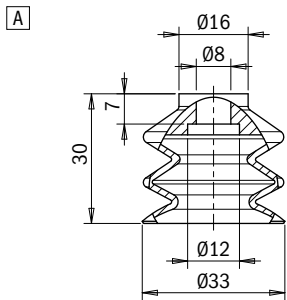

Technical features

Material	Color	Hardness	Temperature range
Silicone, FDA SIL	Transparent	50 Shore	-94 - +392 °F

Identification codes

Drawing	Alphanumeric code	Suction cups with fitting	Order code
A	VG.LB33F.50.G18F.E12	VG.LB33 suction cup, FDA-compliant silicone, 50 Shore, G1/8" female, 12 mm hex	2321757
B	VG.LB33F.50.G18M.E12	VG.LB33 suction cup, FDA-compliant silicone, 50 Shore, G1/8" male, 12 mm hex	2321759
C	VG.LB33F.50.G18F.E16	VG.LB33 suction cup, FDA-compliant silicone, 50 Shore, G1/8" female, 16 mm hex	2321760
D	VG.LB33F.50.G18M.E16	VG.LB33 suction cup, FDA-compliant silicone, 50 Shore, G1/8" male, 16 mm hex	2321761
E	VG.LB33F.50.G14F.E16	VG.LB33 suction cup, FDA-compliant silicone, 50 Shore, G1/4" female, 16 mm hex	2321762
F	VG.LB33F.50.G14M.E17	VG.LB33 suction cup, FDA-compliant silicone, 50 Shore, G1/4" male, 17 mm hex	2321763

Identification codes

Drawing	Alphanumeric code	Suction cups	Order code
A	VG.LB33F.50	VG.LB33 suction cup, FDA-compliant silicone, 50 Shore	2321758

Identification codes

Drawing	Alphanumeric code	Fittings	Order code
A	FT.G18F.E12	G1/8" female fitting, 12 mm hex	2321422
B	FT.G18M.E12	G1/8" male fitting, 12 mm hex	2321424
C	FT.G18F.E16	G1/8" female fitting, 16 mm hex	2321426
D	FT.G18M.E16	G1/8" male fitting, 16 mm hex	2321428
E	FT.G14F.E16	G1/4" female fitting, 16 mm hex	2321430
F	FT.G14M.E17	G1/4" male fitting, 17 mm hex	2321432