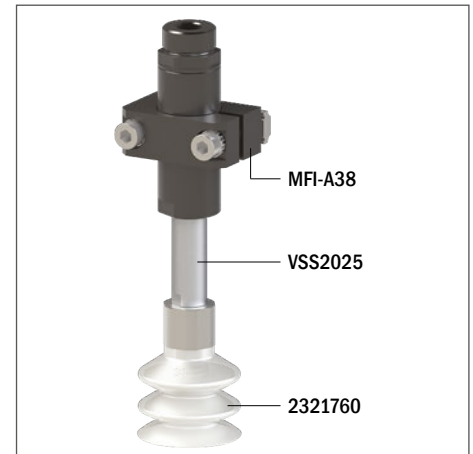

Suction cups / FDA-compliant silicone

VG.LB33F bellows suction cups in FDA-compliant silicone

- Food-grade silicone compound (FDA-approved)
- Suitable for high working temperatures
- Enables to compensate for height differences and work with uneven or porous surfaces
- Ideal for leafing through and picking up fine items

Application example

Technical data

Material	Lifting force [N] perpendicular to the surface, at various vacuum levels			Lifting force [N] parallel to the surface, at various vacuum levels			Volume [cm³]	Min curve radius [mm]	Max vert. movement [mm]	Suction cup weight [g]
	-20 kPa	-60 kPa	-90 kPa	-20 kPa	-60 kPa	-90 kPa				
SIL 50 FDA	13.9	40.4	52.3	–	–	–	10	35	15	6.9

Technical features

Material	Color	Hardness	Temperature range
Silicone, FDA SIL	Transparent	50 Shore	-94 - +392 °F

Identification codes

Drawing	Alphanumeric code	Suction cups with fitting	Order code
A	VG.LB33F.50.G18F.E12	VG.LB33 suction cup, FDA-compliant silicone, 50 Shore, G1/8" female, 12 mm hex	2321757
B	VG.LB33F.50.G18M.E12	VG.LB33 suction cup, FDA-compliant silicone, 50 Shore, G1/8" male, 12 mm hex	2321759
C	VG.LB33F.50.G18F.E16	VG.LB33 suction cup, FDA-compliant silicone, 50 Shore, G1/8" female, 16 mm hex	2321760
D	VG.LB33F.50.G18M.E16	VG.LB33 suction cup, FDA-compliant silicone, 50 Shore, G1/8" male, 16 mm hex	2321761
E	VG.LB33F.50.G14F.E16	VG.LB33 suction cup, FDA-compliant silicone, 50 Shore, G1/4" female, 16 mm hex	2321762
F	VG.LB33F.50.G14M.E17	VG.LB33 suction cup, FDA-compliant silicone, 50 Shore, G1/4" male, 17 mm hex	2321763