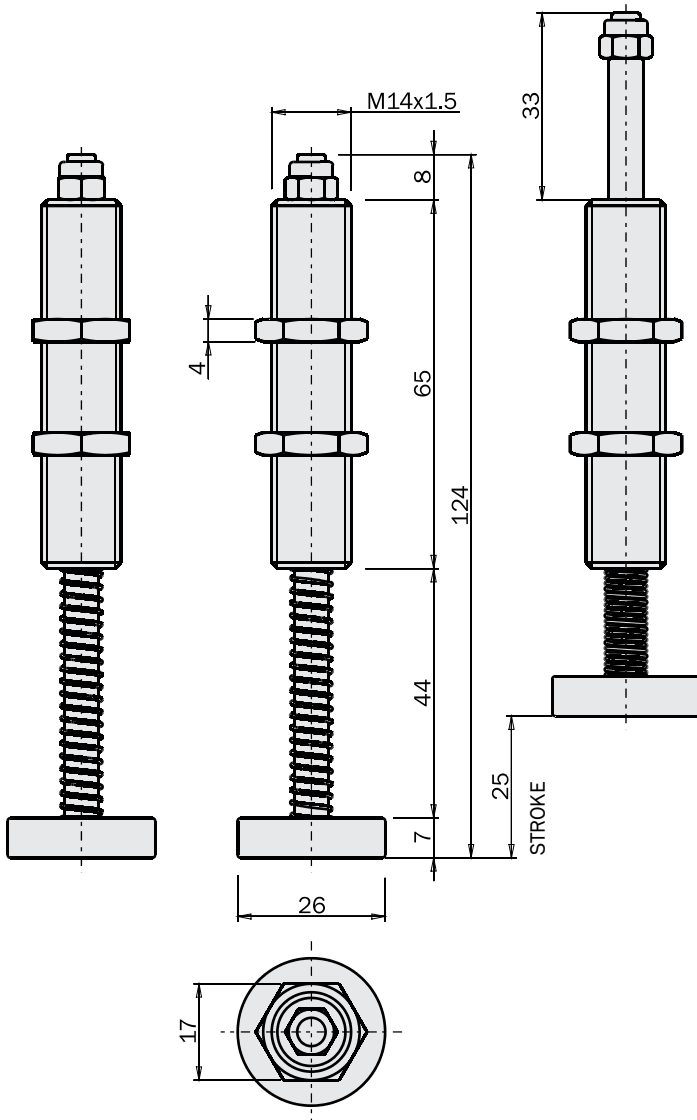

Spring rod

FIRST ANGLE PROJECTION

	VSX1425
Weight	65 g