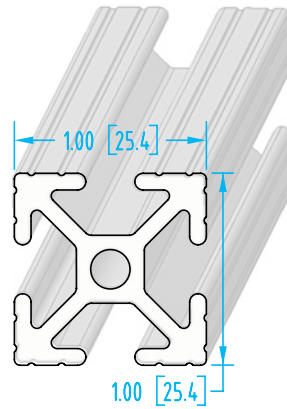

80/20 Profile

(Dimensioned drawings shown full scale)
Dimensioned drawings shown in Inches & (mm).

Save on Shipping Costs!

Order 39.5" profiles to save on shipping costs. (79" profiles ship UPS oversized and will cost approximately 2½ times as much to ship compared to 39.5" profiles.)

#4990 & #4991

#4992 & #4993

#4994

Slotted Aluminum Profile

Quick#	Part#	Size	Wt.	Price
4990	GCP-8020-1010-1M	1" x 1" x 39.5"	739g	\$17.41
4991	GCP-8020-1010-2M	1" x 1" x 79.0"	1478g	\$32.02
4992	GCP-8020-1020-1M	1" x 2" x 39.5"	1399g	\$27.28
4993	GCP-8020-1020-2M	1" x 2" x 79.0"	2798g	\$51.77
4994	GSP-8020-1030-2M	1" x 3" x 79.0"	3813g	\$69.15

Use Quick#s for easy online ordering.

Profile End Caps

Quick#	Part#	Size	Price (each)
4925	GSC-8020-2015	1010 End Cap	\$1.60
4926	GSC-8020-2025	1020 End Cap	\$2.23
4927	GSC-8020-2026	1030 End Cap	\$2.20

Double (M6) T-Nut Options for Eoat Brackets

Quick#	Part#	Description	Hole Spacing	Quantity	Price
4929	GSC-8020-4929	M6 Double T-Nut (25mm long)	15mm	Individually (E)	CALL OR CLICK Q# FOR PRICE
4930	GSC-8020-4930	M6 Double T-Nut (30mm long)	20mm	Individually (E)	
4931	GSC-8020-4931	M6 Double T-Nut (35mm long)	25mm	Individually (E)	
4932	GSC-8020-4932	M6 Double T-Nut (40mm long)	30mm	Individually (E)	
4933	GSC-8020-4933	M6 Double T-Nut (50mm long)	40mm	Individually (E)	