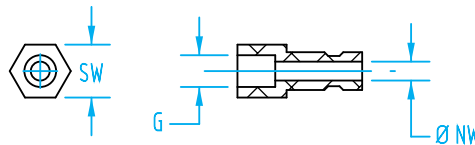

Dovetail Plug-In Nipples

STN Plug-In Nipples (Brass)

Quick#	Part#	>ASS< #	Price	G	ØNW	SW	Wt.	for SWM:
3006	STNM5	1-862-10-00	$2.63	M5	2.5	7	3g	GR0, GR1
3007	STN1/8	1-862-12-00	$2.10	G1/8"	5	14	14g	GR2
3008	STN1/4	1-862-14-00	$2.10	G1/4"	7	17	25g	GR3

See page 1043 for Tubing & Fittings.