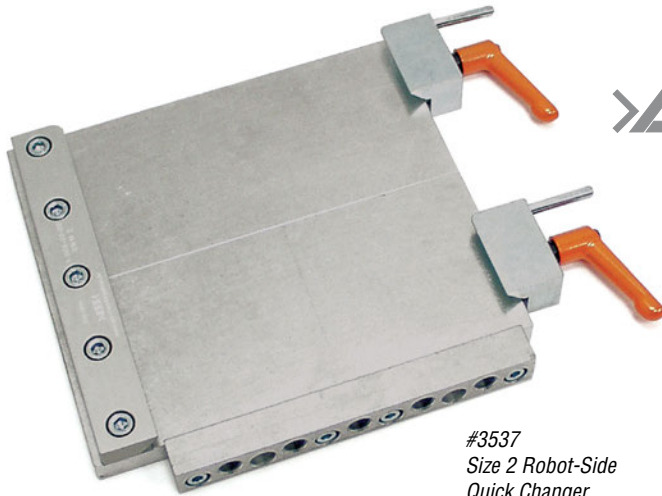

# Dovetail Quick Changer – Robot-Side – No Fittings

(Dimensioned drawings shown 1/3 scale)

#3537  
Size 2 Robot-Side  
Quick Changer

- Four sizes available that will work with all profile systems.
- Safety loads listed on page 68.
- Order EOAT-Side mounting plates separately, see page 68.
- See page 69 for additional quick disconnect nipples.
- See page 69 for storage hangers.

# Dovetail Quick Changer – Robot-Side – No Fittings

(Dimensioned drawings shown 1/3 scale)

**Robot Plate (without fittings)**

Quick#	Part#	>ASS< #	Price	Wt.
3545	SWM-0-OSK	1-000-40-00	\$301.35	362g
3533	SWM-1-OSK	1-000-43-00	\$397.95	570g
3537	SWM-2-OSK	1-000-46-00	\$472.50	1772g
3546	SWM-3-OSK	1-000-49-00	\$786.45	4010g