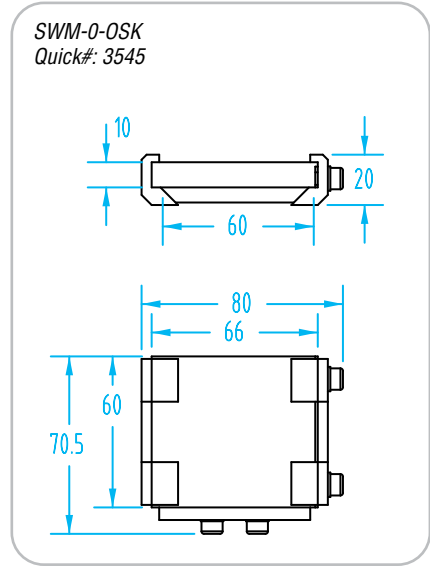

# Dovetail Quick Changer – Robot-Side – No Fittings

(Dimensioned drawings shown 1/3 scale)

#3537  
Size 2 Robot-Side  
Quick Changer

- Four sizes available that will work with all profile systems.
- Safety loads listed on page 68.
- Order EOAT-Side mounting plates separately, see page 68.
- See page 69 for additional quick disconnect nipples.
- See page 69 for storage hangers.

# Dovetail Quick Changer – Robot-Side – No Fittings

(Dimensioned drawings shown 1/3 scale)

**Robot Plate (without fittings)**

Quick#	Part#	>ASS< #	Price	Wt.
3545	SWM-0-OSK	1-000-40-00	\$301.35	362g
3533	SWM-1-OSK	1-000-43-00	\$397.95	570g
3537	SWM-2-OSK	1-000-46-00	\$472.50	1772g
3546	SWM-3-OSK	1-000-49-00	\$786.45	4010g