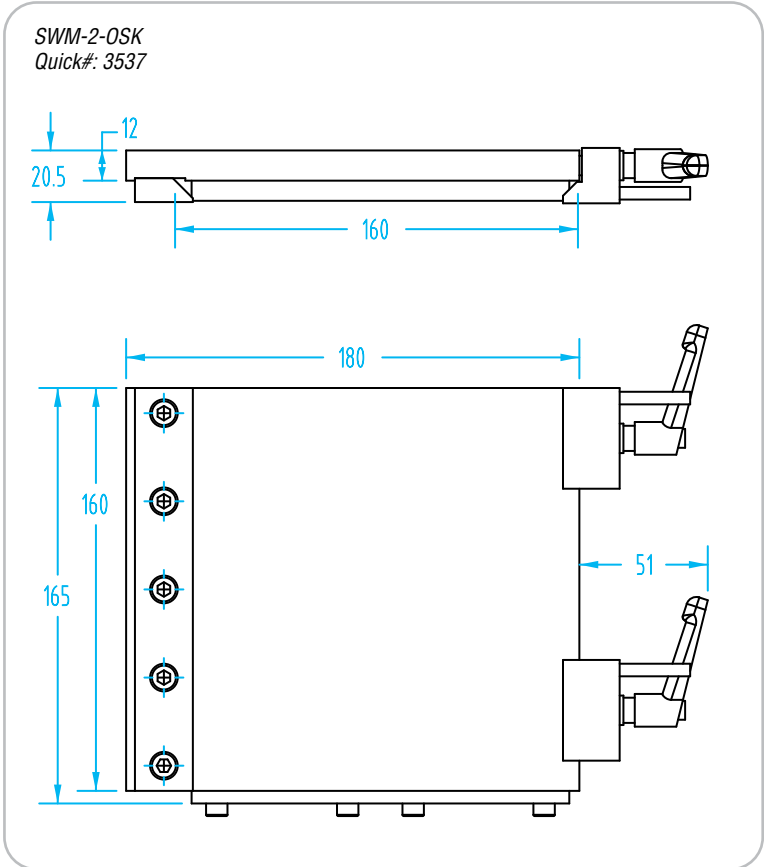

# Dovetail Quick Changer – Robot-Side – No Fittings

(Dimensioned drawings shown 1/3 scale)

#3537  
Size 2 Robot-Side  
Quick Changer

- Four sizes available that will work with all profile systems.
- Safety loads listed on page 68.
- Order EOAT-Side mounting plates separately, see page 68.
- See page 69 for additional quick disconnect nipples.
- See page 69 for storage hangers.

# Dovetail Quick Changer – Robot-Side – No Fittings

(Dimensioned drawings shown 1/3 scale)

**Robot Plate (without fittings)**

Quick#	Part#	>ASS< #	Price	Wt.
3545	SWM-0-OSK	1-000-40-00	\$301.35	362g
3533	SWM-1-OSK	1-000-43-00	\$397.95	570g
3537	SWM-2-OSK	1-000-46-00	\$472.50	1772g
3546	SWM-3-OSK	1-000-49-00	\$786.45	4010g