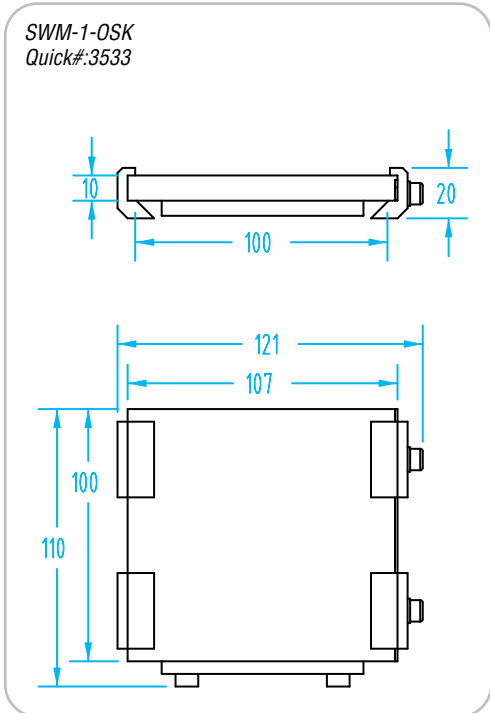

# Dovetail Quick Changer – Robot-Side – No Fittings

(Dimensioned drawings shown 1/3 scale)

#3537  
Size 2 Robot-Side  
Quick Changer

- Four sizes available that will work with all profile systems.
- Safety loads listed on page 68.
- Order EOAT-Side mounting plates separately, see page 68.
- See page 69 for additional quick disconnect nipples.
- See page 69 for storage hangers.

# Dovetail Quick Changer – Robot-Side – No Fittings

(Dimensioned drawings shown 1/3 scale)

**Robot Plate (without fittings)**

Quick#	Part#	>ASS< #	Price	Wt.
3545	SWM-0-OSK	1-000-40-00	\$301.35	362g
3533	SWM-1-OSK	1-000-43-00	\$397.95	570g
3537	SWM-2-OSK	1-000-46-00	\$472.50	1772g
3546	SWM-3-OSK	1-000-49-00	\$786.45	4010g