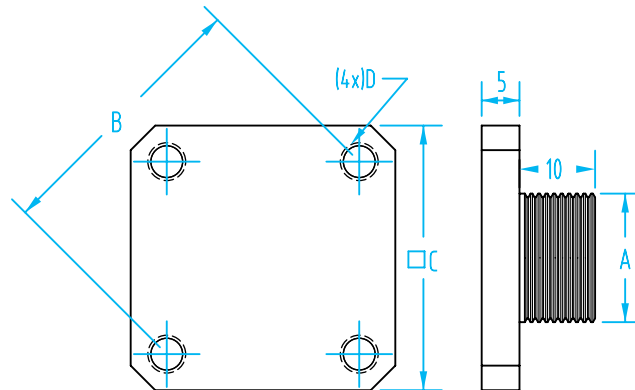

Mounting Plate for Compact Cylinders

Quick#	Part#	>ASS< #	Price	Use with:	A	B	C	D	Wt.
3421	ADZ14-12	1-725-03-00	$29.93	Compact Cylinders with 12mm bore	M12x1	22	25	M3	10g
3422	ADZ20-30	1-725-06-00	$31.50	Compact Cylinders with 20mm bore	M17x1	36	35	M5	21g
3423	ADZ20-32	1-725-09-00	$33.08	Compact Cylinders with 32mm bore	M17x1	48	45	M5	32g
3424	ADZ30-32	1-725-12-00	$34.65	Compact Cylinders with 32mm bore	M27x1	48	45	M5	41g