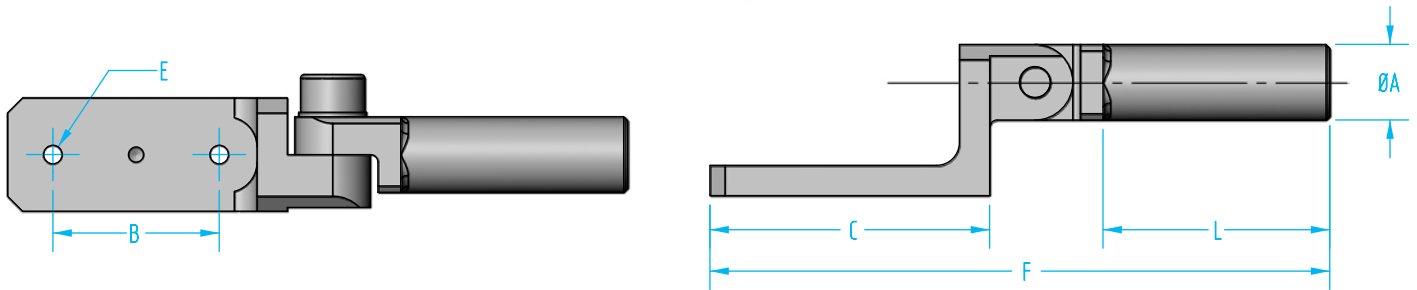

### Mounting Plate for Compact Cylinders

Quick#	Part#	>ASS< #	Price	Use with:	A	B	C	D	Wt.
3421	ADZ14-12	1-725-03-00	\$29.93	Compact Cylinders with 12mm bore	M12x1	22	25	M3	10g
3422	ADZ20-30	1-725-06-00	\$31.50	Compact Cylinders with 20mm bore	M17x1	36	35	M5	21g
3423	ADZ20-32	1-725-09-00	\$33.08	Compact Cylinders with 32mm bore	M17x1	48	45	M5	32g
3424	ADZ30-32	1-725-12-00	\$34.65	Compact Cylinders with 32mm bore	M27x1	48	45	M5	41g

## Compact Cylinder Mounting Brackets

Swivel Gripper Arm for Compact Cylinders

Quick#	Part#	>ASS< #	Price	Use with:	ØA	B	C	E	F	L	Wt.
3355	GAZ-S-12-10-30	1-720-04-00	\$43.58	Compact Cylinders with 12mm bore	10	22	37	M3	82	30	17g
3356	GAZ-S-12-10-60	1-720-07-00	\$46.20						112	60	20g
3357	GAZ-S-12-10-90	1-720-10-00	\$48.30						142	90	24g
3358	GAZ-S-12-14-40	1-720-13-00	\$50.40	Compact Cylinders with 12mm bore	14	22	37	M3	97	40	38g
3359	GAZ-S-12-14-80	1-720-16-00	\$53.03						137	80	46g
3360	GAZ-S-12-14-120	1-720-19-00	\$55.65						177	120	55g
3361	GAZ-S-20-20-50	1-720-22-00	\$61.95	Compact Cylinders with 20mm bore	20	36	52	M5	129.5	50	80g
3362	GAZ-S-20-20-100	1-720-25-00	\$64.05						179.5	100	96g
3363	GAZ-S-20-20-150	1-720-28-00	\$65.63						229.5	150	111g
3364	GAZ-S-32-20-50	1-720-31-00	\$67.20	Compact Cylinders with 32mm bore	20	48	66	M5	143.5	50	86g
3365	GAZ-S-32-20-100	1-720-34-00	\$72.45						193.5	100	101g
3366	GAZ-S-32-20-150	1-720-37-00	\$75.60						243.5	150	117g