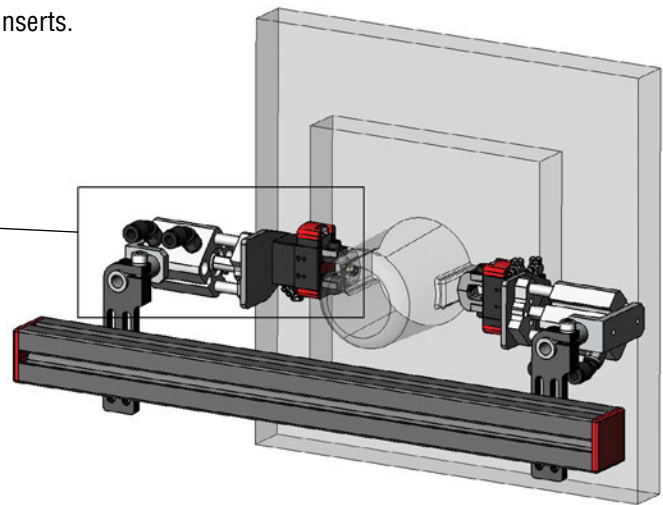

## Compact Cylinder Mounting Brackets

Swivel Gripper Arm for Compact Cylinders

Quick#	Part#	>ASS< #	Price	Use with:	ØA	B	C	E	F	L	Wt.
3355	GAZ-S-12-10-30	1-720-04-00	\$43.58	Compact Cylinders with 12mm bore	10	22	37	M3	82	30	17g
3356	GAZ-S-12-10-60	1-720-07-00	\$46.20						112	60	20g
3357	GAZ-S-12-10-90	1-720-10-00	\$48.30						142	90	24g
3358	GAZ-S-12-14-40	1-720-13-00	\$50.40	Compact Cylinders with 12mm bore	14	22	37	M3	97	40	38g
3359	GAZ-S-12-14-80	1-720-16-00	\$53.03						137	80	46g
3360	GAZ-S-12-14-120	1-720-19-00	\$55.65						177	120	55g
3361	GAZ-S-20-20-50	1-720-22-00	\$61.95	Compact Cylinders with 20mm bore	20	36	52	M5	129.5	50	80g
3362	GAZ-S-20-20-100	1-720-25-00	\$64.05						179.5	100	96g
3363	GAZ-S-20-20-150	1-720-28-00	\$65.63						229.5	150	111g
3364	GAZ-S-32-20-50	1-720-31-00	\$67.20	Compact Cylinders with 32mm bore	20	48	66	M5	143.5	50	86g
3365	GAZ-S-32-20-100	1-720-34-00	\$72.45						193.5	100	101g
3366	GAZ-S-32-20-150	1-720-37-00	\$75.60						243.5	150	117g

Sensors

Quick#	Part#	Price	Operation
5430	D-M9PL	\$33.70	PNP, Straight with 3m lead
2412	D-M9NL	\$33.70	NPN, Straight with 3m lead
5497	D-M9P SAPC	\$42.06	PNP, Straight 0.5m long with M8 connector
5498	D-M9N SAPC	\$42.06	NPN, Straight 0.5m long with M8 connector

## SMC Compact Cylinder Application Examples

- Cylinders can be mounted directly from the front or back to plates. Necessary hardware to fasten cylinders to brackets GAZ, GAZ-S, & ADZ is included.

- Cylinders may be used for linear movement of lightweight inserts.

### Exploded View with Accessories

Compact Cylinder Components

Pressure Plate

Quick#	Part#	>ASS< #	Price	Description	A	B	C	Wt.
3437	DPL12-3	1-790-03-00	\$5.25	NO RUBBER PAD	M3	12	9	2g
3438	DPL25-3	1-790-06-00	\$4.73	Includes Rubber pad	M3	22	7	7g
3439	DPL25-4	1-790-09-00	\$5.25		M4	22	13	12g
3440	DPL25-5	1-790-12-00	\$7.35		M5	22	13	12g
742	GSC-CCPP-1	-	\$16.10	Includes Elastomer pad with EPDM backing	M5	30	8	29g