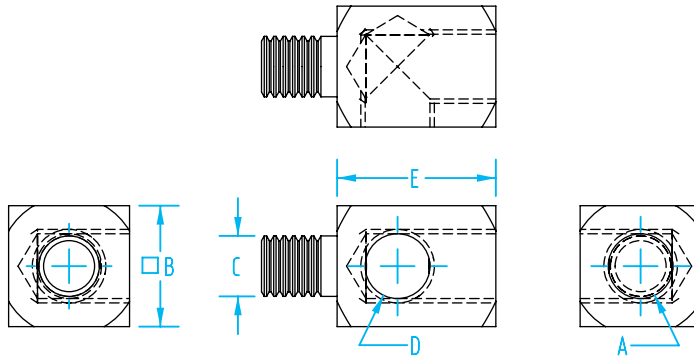

### Exploded View with Accessories

Compact Cylinder Components

Pressure Plate

Quick#	Part#	>ASS< #	Price	Description	A	B	C	Wt.
3437	DPL12-3	1-790-03-00	\$5.25	NO RUBBER PAD	M3	12	9	2g
3438	DPL25-3	1-790-06-00	\$4.73	Includes Rubber pad	M3	22	7	7g
3439	DPL25-4	1-790-09-00	\$5.25		M4	22	13	12g
3440	DPL25-5	1-790-12-00	\$7.35		M5	22	13	12g
742	GSC-CCPP-1	-	\$16.10	Includes Elastomer pad with EPDM backing	M5	30	8	29g