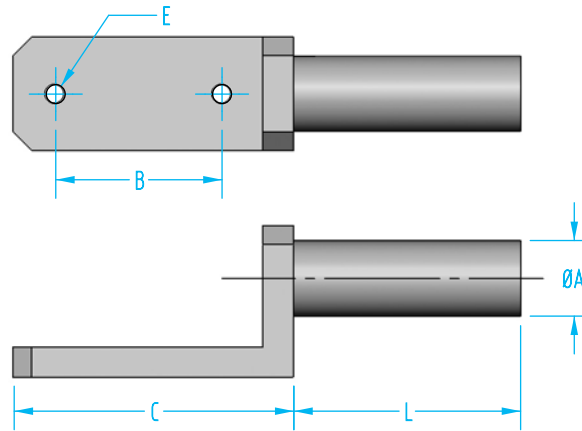

### Gripper Arm for Compact Cylinders

Quick#	Part#	>ASS< #	Price	Use with:	ØA	B	C	E	L	Wt.
3425	GAZ12-10-30	1-720-03-00	\$22.05	Compact Cylinders with 12mm bore	10	22	36	M3	30	12g
3426	GAZ12-10-60	1-720-06-00	\$23.63						60	16g
3427	GAZ12-10-90	1-720-09-00	\$24.68						90	22g
3428	GAZ12-14-40	1-720-12-00	\$23.10	Compact Cylinders with 12mm bore	14	22	36	M3	40	15g
3429	GAZ12-14-80	1-720-15-00	\$24.15						80	24g
3430	GAZ12-14-120	1-720-18-00	\$26.25						120	32g
3431	GAZ20-20-50	1-720-21-00	\$30.45	Compact Cylinders with 20mm bore	20	36	52	M5	50	35g
3432	GAZ20-20-100	1-720-24-00	\$32.55						100	58g
3433	GAZ20-20-150	1-720-27-00	\$33.60						150	79g
3434	GAZ32-20-50	1-720-30-00	\$36.23	Compact Cylinders with 32mm bore	20	48	66	M5	50	46g
3435	GAZ32-20-100	1-720-33-00	\$38.85						100	64g
3436	GAZ32-20-150	1-720-36-00	\$40.43						150	73g

### Mounting Plate for Compact Cylinders

Quick#	Part#	>ASS< #	Price	Use with:	A	B	C	D	Wt.
3421	ADZ14-12	1-725-03-00	\$29.93	Compact Cylinders with 12mm bore	M12x1	22	25	M3	10g
3422	ADZ20-30	1-725-06-00	\$31.50	Compact Cylinders with 20mm bore	M17x1	36	35	M5	21g
3423	ADZ20-32	1-725-09-00	\$33.08	Compact Cylinders with 32mm bore	M17x1	48	45	M5	32g
3424	ADZ30-32	1-725-12-00	\$34.65	Compact Cylinders with 32mm bore	M27x1	48	45	M5	41g