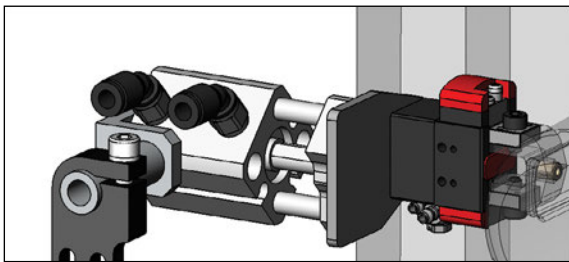

## Compact Cylinder Mounting Brackets

Swivel Gripper Arm for Compact Cylinders

Quick#	Part#	>ASS< #	Price	Use with:	ØA	B	C	E	F	L	Wt.
3355	GAZ-S-12-10-30	1-720-04-00	\$43.58	Compact Cylinders with 12mm bore	10	22	37	M3	82	30	17g
3356	GAZ-S-12-10-60	1-720-07-00	\$46.20						112	60	20g
3357	GAZ-S-12-10-90	1-720-10-00	\$48.30						142	90	24g
3358	GAZ-S-12-14-40	1-720-13-00	\$50.40	Compact Cylinders with 12mm bore	14	22	37	M3	97	40	38g
3359	GAZ-S-12-14-80	1-720-16-00	\$53.03						137	80	46g
3360	GAZ-S-12-14-120	1-720-19-00	\$55.65						177	120	55g
3361	GAZ-S-20-20-50	1-720-22-00	\$61.95	Compact Cylinders with 20mm bore	20	36	52	M5	129.5	50	80g
3362	GAZ-S-20-20-100	1-720-25-00	\$64.05						179.5	100	96g
3363	GAZ-S-20-20-150	1-720-28-00	\$65.63						229.5	150	111g
3364	GAZ-S-32-20-50	1-720-31-00	\$67.20	Compact Cylinders with 32mm bore	20	48	66	M5	143.5	50	86g
3365	GAZ-S-32-20-100	1-720-34-00	\$72.45						193.5	100	101g
3366	GAZ-S-32-20-150	1-720-37-00	\$75.60						243.5	150	117g

Sensors

Quick#	Part#	Price	Operation
5430	D-M9PL	\$33.70	PNP, Straight with 3m lead
2412	D-M9NL	\$33.70	NPN, Straight with 3m lead
5497	D-M9P SAPC	\$42.06	PNP, Straight 0.5m long with M8 connector
5498	D-M9N SAPC	\$42.06	NPN, Straight 0.5m long with M8 connector

## SMC Compact Cylinder Application Examples

- Cylinders can be mounted directly from the front or back to plates. Necessary hardware to fasten cylinders to brackets GAZ, GAZ-S, & ADZ is included.

- Cylinders may be used for linear movement of lightweight inserts.

### Exploded View with Accessories

Compact Cylinder Components

Pressure Plate

Quick#	Part#	>ASS< #	Price	Description	A	B	C	Wt.
3437	DPL12-3	1-790-03-00	\$5.25	NO RUBBER PAD	M3	12	9	2g
3438	DPL25-3	1-790-06-00	\$4.73	Includes Rubber pad	M3	22	7	7g
3439	DPL25-4	1-790-09-00	\$5.25		M4	22	13	12g
3440	DPL25-5	1-790-12-00	\$7.35		M5	22	13	12g
742	GSC-CCPP-1	-	\$16.10	Includes Elastomer pad with EPDM backing	M5	30	8	29g