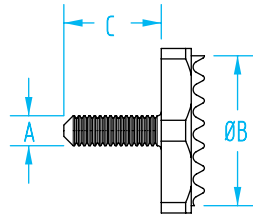

Sensors

Quick#	Part#	Price	Operation
5430	D-M9PL	\$33.70	PNP, Straight with 3m lead
2412	D-M9NL	\$33.70	NPN, Straight with 3m lead
5497	D-M9P SAPC	\$42.06	PNP, Straight 0.5m long with M8 connector
5498	D-M9N SAPC	\$42.06	NPN, Straight 0.5m long with M8 connector

## SMC Compact Cylinder Application Examples

- Cylinders can be mounted directly from the front or back to plates. Necessary hardware to fasten cylinders to brackets GAZ, GAZ-S, & ADZ is included.

- Cylinders may be used for linear movement of lightweight inserts.

### Exploded View with Accessories

Compact Cylinder Components

Pressure Plate

Quick#	Part#	>ASS< #	Price	Description	A	B	C	Wt.
3437	DPL12-3	1-790-03-00	\$5.25	NO RUBBER PAD	M3	12	9	2g
3438	DPL25-3	1-790-06-00	\$4.73	Includes Rubber pad	M3	22	7	7g
3439	DPL25-4	1-790-09-00	\$5.25		M4	22	13	12g
3440	DPL25-5	1-790-12-00	\$7.35		M5	22	13	12g
742	GSC-CCPP-1	-	\$16.10	Includes Elastomer pad with EPDM backing	M5	30	8	29g