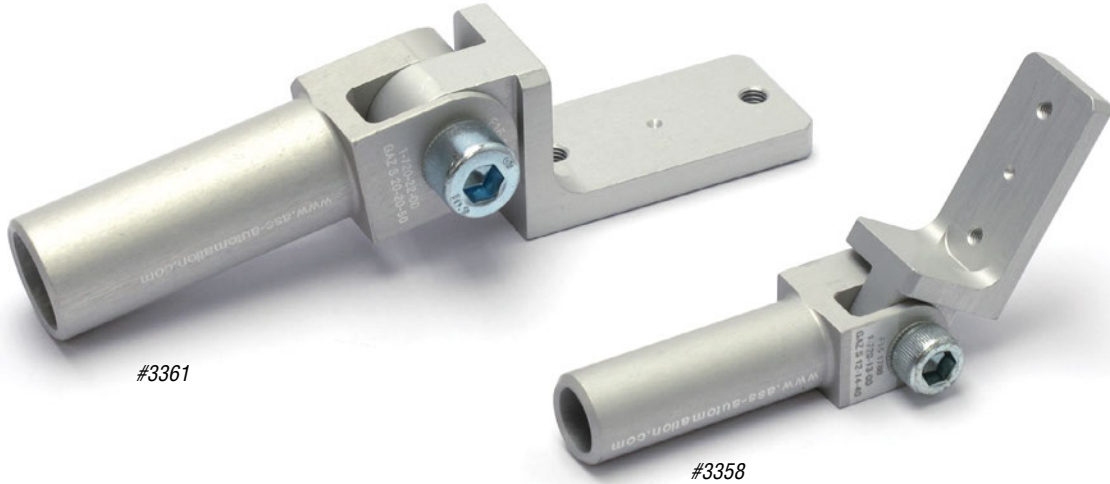

### Mounting Plate for Compact Cylinders

Quick#	Part#	>ASS< #	Price	Use with:	A	B	C	D	Wt.
3421	ADZ14-12	1-725-03-00	\$29.93	Compact Cylinders with 12mm bore	M12x1	22	25	M3	10g
3422	ADZ20-30	1-725-06-00	\$31.50	Compact Cylinders with 20mm bore	M17x1	36	35	M5	21g
3423	ADZ20-32	1-725-09-00	\$33.08	Compact Cylinders with 32mm bore	M17x1	48	45	M5	32g
3424	ADZ30-32	1-725-12-00	\$34.65	Compact Cylinders with 32mm bore	M27x1	48	45	M5	41g

## Compact Cylinder Mounting Brackets

Swivel Gripper Arm for Compact Cylinders

Quick#	Part#	>ASS< #	Price	Use with:	ØA	B	C	E	F	L	Wt.
3355	GAZ-S-12-10-30	1-720-04-00	\$43.58	Compact Cylinders with 12mm bore	10	22	37	M3	82	30	17g
3356	GAZ-S-12-10-60	1-720-07-00	\$46.20						112	60	20g
3357	GAZ-S-12-10-90	1-720-10-00	\$48.30						142	90	24g
3358	GAZ-S-12-14-40	1-720-13-00	\$50.40	Compact Cylinders with 12mm bore	14	22	37	M3	97	40	38g
3359	GAZ-S-12-14-80	1-720-16-00	\$53.03						137	80	46g
3360	GAZ-S-12-14-120	1-720-19-00	\$55.65						177	120	55g
3361	GAZ-S-20-20-50	1-720-22-00	\$61.95	Compact Cylinders with 20mm bore	20	36	52	M5	129.5	50	80g
3362	GAZ-S-20-20-100	1-720-25-00	\$64.05						179.5	100	96g
3363	GAZ-S-20-20-150	1-720-28-00	\$65.63						229.5	150	111g
3364	GAZ-S-32-20-50	1-720-31-00	\$67.20	Compact Cylinders with 32mm bore	20	48	66	M5	143.5	50	86g
3365	GAZ-S-32-20-100	1-720-34-00	\$72.45						193.5	100	101g
3366	GAZ-S-32-20-150	1-720-37-00	\$75.60						243.5	150	117g