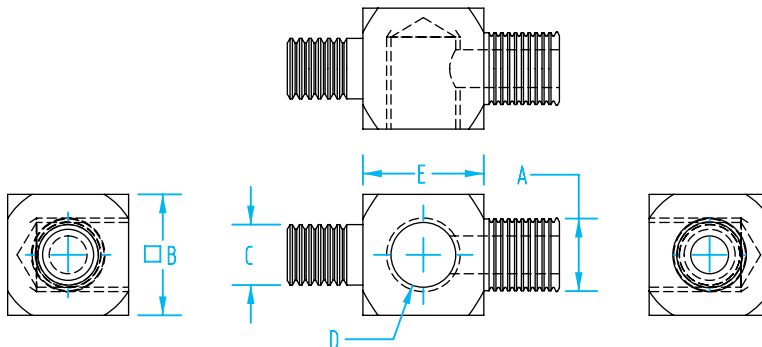

Male Adaptor

Quick#	Part#	>ASS< #	Price	A	B	C	D	E	Wt.
3299	AVI5i-8-3	1-290-75-00	$7.35	M5	8	M3	M5	12	4g
3689	AVI5i-8-5	1-290-73-00	$7.35	M5	8	M5	M5	12	5g
3530	AVI1/8i-16-5	1-290-76-00	$10.50	G1/8"	16	M5	G1/8"	21	32g
3300	AVI1/8i-16-8	1-290-77-00	$10.50	G1/8"	16	M8	G1/8"	21	39g
3301	AVI1/4i-16-8	1-290-79-00	$10.50	G1/4"	16	M8	G1/8"	26	35g