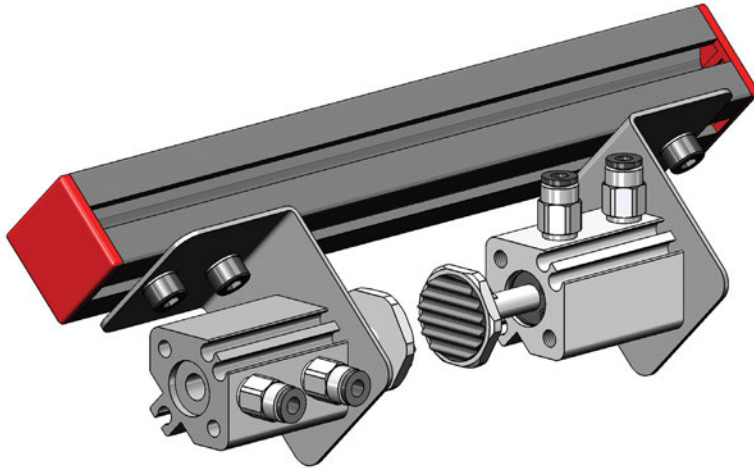

### Mounting Plate for Compact Cylinders

Quick#	Part#	>ASS< #	Price	Use with:	A	B	C	D	Wt.
3421	ADZ14-12	1-725-03-00	\$29.93	Compact Cylinders with 12mm bore	M12x1	22	25	M3	10g
3422	ADZ20-30	1-725-06-00	\$31.50	Compact Cylinders with 20mm bore	M17x1	36	35	M5	21g
3423	ADZ20-32	1-725-09-00	\$33.08	Compact Cylinders with 32mm bore	M17x1	48	45	M5	32g
3424	ADZ30-32	1-725-12-00	\$34.65	Compact Cylinders with 32mm bore	M27x1	48	45	M5	41g

## Compact Cylinder Mounting Brackets

Swivel Gripper Arm for Compact Cylinders

Quick#	Part#	>ASS< #	Price	Use with:	ØA	B	C	E	F	L	Wt.
3355	GAZ-S-12-10-30	1-720-04-00	\$43.58	Compact Cylinders with 12mm bore	10	22	37	M3	82	30	17g
3356	GAZ-S-12-10-60	1-720-07-00	\$46.20						112	60	20g
3357	GAZ-S-12-10-90	1-720-10-00	\$48.30						142	90	24g
3358	GAZ-S-12-14-40	1-720-13-00	\$50.40	Compact Cylinders with 12mm bore	14	22	37	M3	97	40	38g
3359	GAZ-S-12-14-80	1-720-16-00	\$53.03						137	80	46g
3360	GAZ-S-12-14-120	1-720-19-00	\$55.65						177	120	55g
3361	GAZ-S-20-20-50	1-720-22-00	\$61.95	Compact Cylinders with 20mm bore	20	36	52	M5	129.5	50	80g
3362	GAZ-S-20-20-100	1-720-25-00	\$64.05						179.5	100	96g
3363	GAZ-S-20-20-150	1-720-28-00	\$65.63						229.5	150	111g
3364	GAZ-S-32-20-50	1-720-31-00	\$67.20	Compact Cylinders with 32mm bore	20	48	66	M5	143.5	50	86g
3365	GAZ-S-32-20-100	1-720-34-00	\$72.45						193.5	100	101g
3366	GAZ-S-32-20-150	1-720-37-00	\$75.60						243.5	150	117g

## SMC Compact Cylinder Application Examples

- Cylinders can be mounted directly from the front or back to plates. Necessary hardware to fasten cylinders to brackets GAZ, GAZ-S, & ADZ is included.

- Cylinders may be used for linear movement of lightweight inserts.