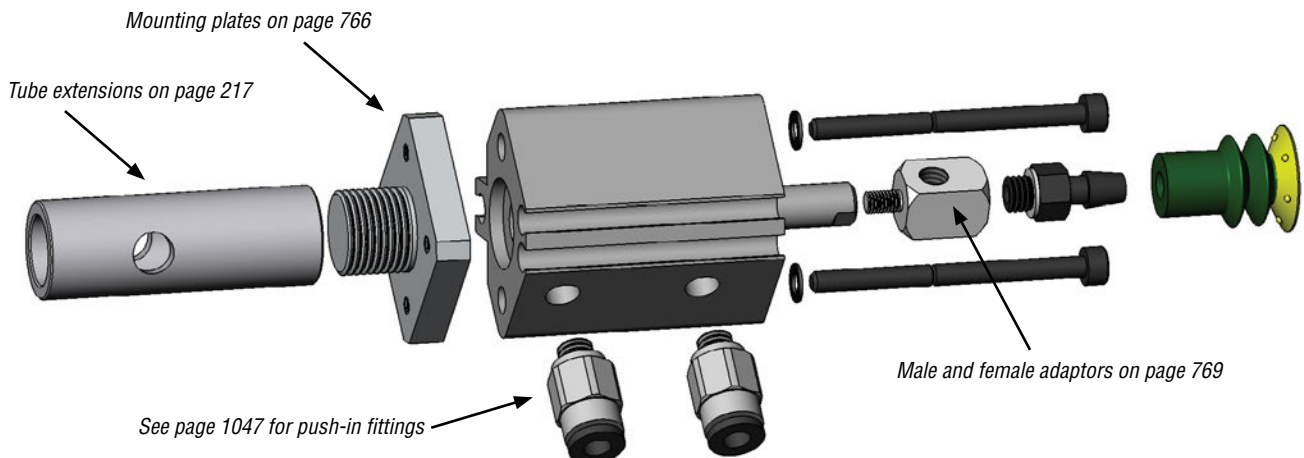

## SMC Compact Cylinder Application Examples

- Cylinders can be mounted directly from the front or back to plates. Necessary hardware to fasten cylinders to brackets GAZ, GAZ-S, & ADZ is included.

- Cylinders may be used for linear movement of lightweight inserts.

### Exploded View with Accessories

Compact Cylinder Components

Pressure Plate

Quick#	Part#	>ASS< #	Price	Description	A	B	C	Wt.
3437	DPL12-3	1-790-03-00	\$5.25	NO RUBBER PAD	M3	12	9	2g
3438	DPL25-3	1-790-06-00	\$4.73	Includes Rubber pad	M3	22	7	7g
3439	DPL25-4	1-790-09-00	\$5.25		M4	22	13	12g
3440	DPL25-5	1-790-12-00	\$7.35		M5	22	13	12g
742	GSC-CCPP-1	-	\$16.10	Includes Elastomer pad with EPDM backing	M5	30	8	29g