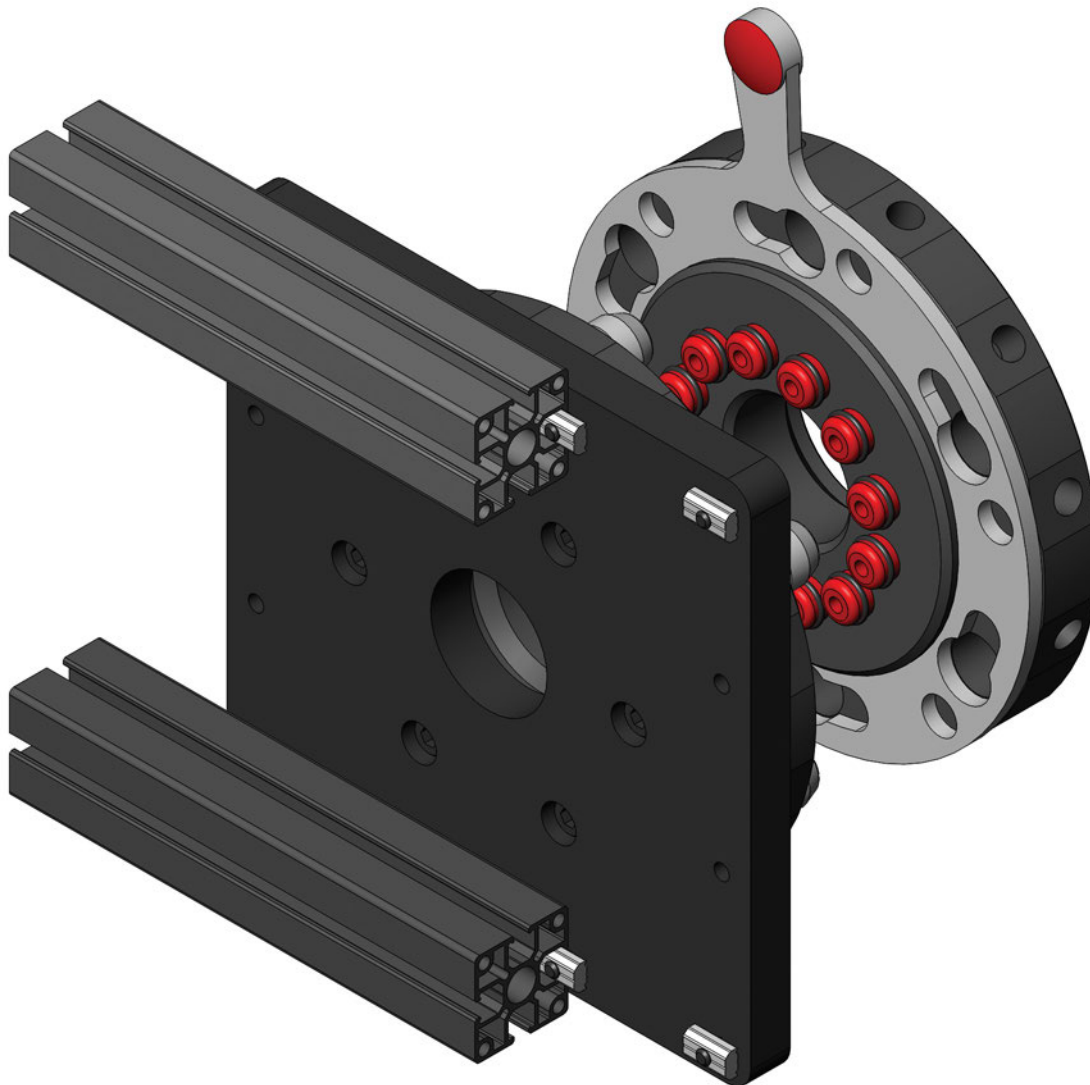

EOAT Mounting Plate for Jumbo Size (200mm) Quick Changers

Use with **200mm** Jumbo Quick Changers to Mount to >ASS<, Gimatic, and 80/20 Profile

Jumbo EOAT Mounting Plate

Quick#	Part#	Wt.	Price	Description
1141	GSC-GMB-225	2160g	\$99.00	Fasteners on page 1077

EOAT Mounting Plate for Jumbo Size (200mm) Quick Changers

(Dimensioned drawing shown half scale)