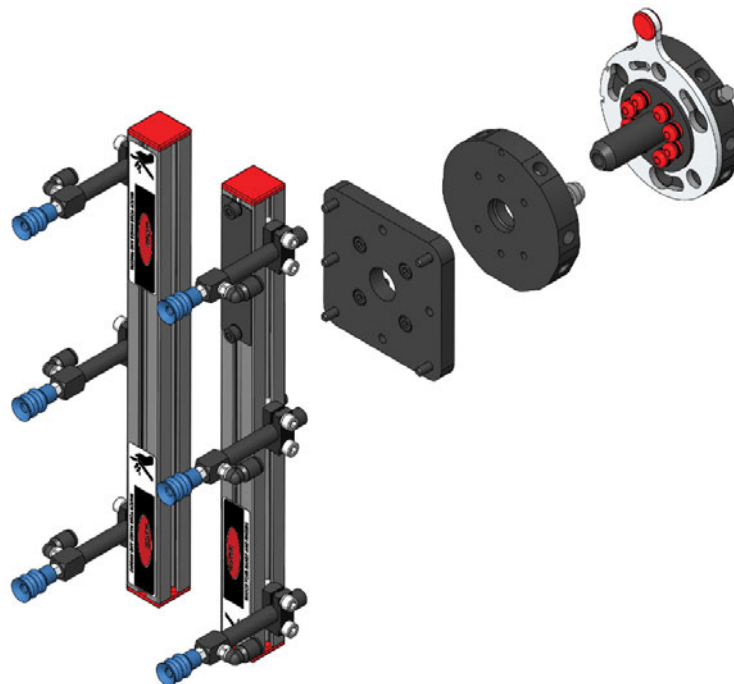

Gimatic Quick Changer Centering Pin

- Guides the manual centering of heavy EOATs.
- Made of aluminum
- To be positioned on the Robot-Side.
- Recommended Safety Loads can be found on online product pages, search by Quick#.
- Made for Gimatic Robot-Side Quick Changers.
- Gimatic, >ASS< and Senvex EOAT-Side Quick Changers will all fit properly over the pin during installation.

Use Quick#s for easy online ordering.

Application Example

WGS / Senvex Quick Changer Centering Pin

- Guides the manual centering of heavy EOATs.
- Made of aluminum
- To be positioned on the Robot-Side.
- Recommended Safety Loads can be found on online product pages, search by Quick#.
- Dimensional drawings found online.
- Made for WGS/Senvex Robot-Side Quick Changers.
- Gimatic, >ASS< and Senvex EOAT-Side Quick Changers will all fit properly over the pin during installation.

WGS / Senvex Quick Changer Centering Pin

Quick#	Part#	Price	Quick Changer	Diameter Ø	Wt.
1791	GSQ-CP-QC90	\$26.00	Standard GSQ-R (90mm)	20mm	34g
1793	GSQ-CP-QC150	\$28.00	Large GSQ-LR (150mm)	50mm	253g

>ASS< Quick Changer Centering Pin

- Guides the manual centering of heavy EOATs.
- Made of aluminum
- To be positioned on the Robot-Side.
- Recommended Safety Loads can be found on online product pages, search by Quick#.
- Dimensional drawings found online.
- Made for >ASS< Robot-Side Quick Changers.
- Gimatic, >ASS< and Senvex EOAT-Side Quick Changers will all fit properly over the pin during installation.