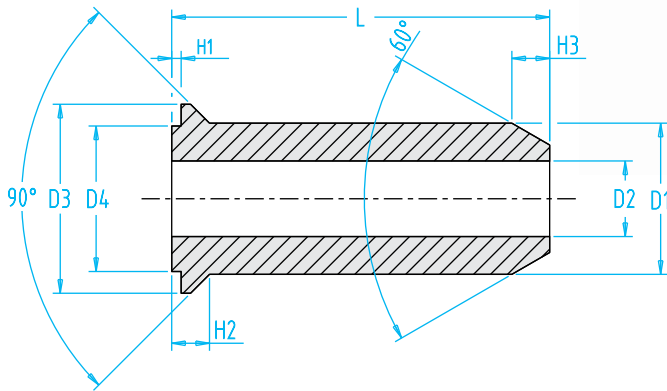

Gimatic Quick Changer Centering Pin

- Guides the manual centering of heavy EOATs.
- Made of aluminum
- To be positioned on the Robot-Side.
- Recommended Safety Loads can be found on online product pages, search by Quick#.
- Made for Gimatic Robot-Side Quick Changers.
- Gimatic, >ASS< and Senvex EOAT-Side Quick Changers will all fit properly over the pin during installation.

Gimatic Quick Changer Centering Pin

Quick#	Part#	Price	Quick Changer	L	H1	H2	H3	ØD1	ØD2	ØD3	ØD4	Wt.
7380	QC9065	\$25.00	Standard QC90-A (90mm)	65	2	5	5	18	8	20	14	190g
7381	QC150100	\$60.00	Large QC150/160-A (150mm)	100	2.5	10	10	40	20	50	38.5	435g
7382	QC200120	\$96.00	Jumbo QC200-A (200mm)	120	3	11	15	50	25	60	43.5	950g

Use Quick#s for easy online ordering.

Application Example

WGS / Senvex Quick Changer Centering Pin

- Guides the manual centering of heavy EOATs.
- Made of aluminum
- To be positioned on the Robot-Side.
- Recommended Safety Loads can be found on online product pages, search by Quick#.
- Dimensional drawings found online.
- Made for WGS/Senvex Robot-Side Quick Changers.
- Gimatic, >ASS< and Senvex EOAT-Side Quick Changers will all fit properly over the pin during installation.

WGS / Senvex Quick Changer Centering Pin

Quick#	Part#	Price	Quick Changer	Diameter Ø	Wt.
1791	GSQ-CP-QC90	\$26.00	Standard GSQ-R (90mm)	20mm	34g
1793	GSQ-CP-QC150	\$28.00	Large GSQ-LR (150mm)	50mm	253g