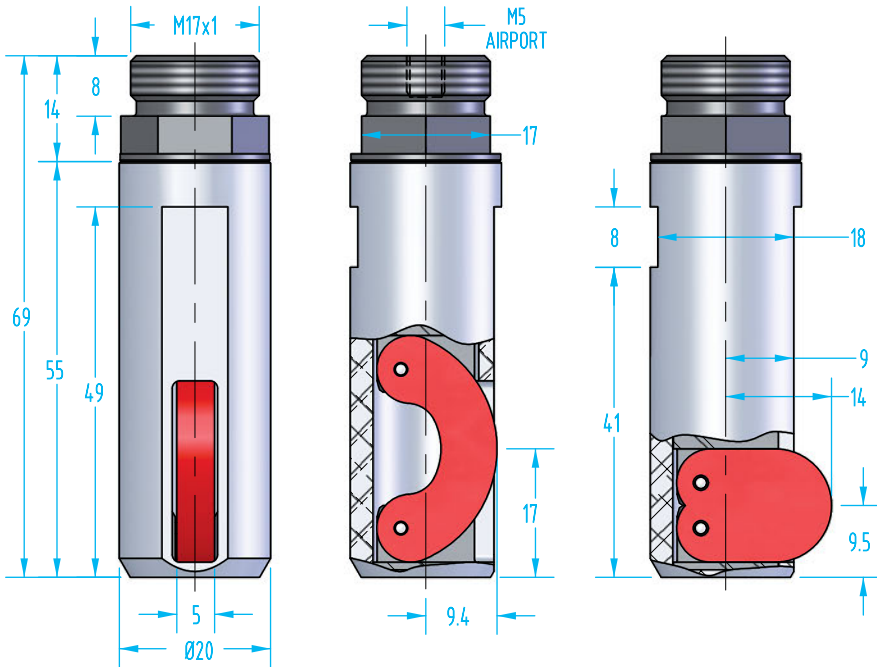

Expansion Finger – OFD

(Dimensioned drawings shown full scale)

- Single acting with spring reset.
- Clampable Ø20mm body.
- Several mounting options.
- Temperature range: 41–140°F.
- Pressure range: 44–116 psi.
- Elastic TPU expander has a 70° durometer.

Expansion Finger

Quick#	Part#	Price	Closing Force at 87psi	Wt.
7251	OFD20	\$82.00	32.6lbf	40g
Replacement Elastic TPU Expander				
7366	IR01	\$1.56		

Application Example