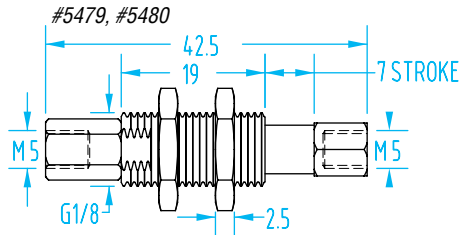

G1/8" Suspensions

(Dimensioned drawings shown full scale)

Internal Spring Versions

Quick#	Part#	Type	Stroke	Weight	Price
5479	GSS-C7-G8M5	Rotate	7mm	14g	\$20.76
5481	GSS-C10-G8M5	Rotate	10mm	19g	\$22.62
5483	GSS-C20-G8M5	Rotate	20mm	26g	\$28.27
5485	GSS-C40-G8M5	Rotate	40mm	37g	\$31.50

Quick#	Part#	Type	Stroke	Weight	Price
5480	GSS-C7R-G8M5	Non-Rotate	7mm	15g	\$30.19
5482	GSS-C10R-G8M5	Non-Rotate	10mm	21g	\$31.24
5484	GSS-C20R-G8M5	Non-Rotate	20mm	27g	\$39.38
5486	GSS-C40R-G8M5	Non-Rotate	40mm	39g	\$45.68

We recommend using an appropriately sized lock washer with threaded body suspensions, see page 1076.

External Spring Versions

Quick#	Part#	Type	Stroke	Weight	Price
1401	GSS-40-G8M5	Rotate	5mm	14g	\$36.05
1404	GSS-40R-G8M5	Non-rotate	5mm	14g	\$93.95

Suspensions

(Dimensioned drawings shown full scale)

G1/8"

#333

#454

Quick#	Part#	Type	Stroke	Weight	Price
333	GSS-60-G8M5	Rotate	20mm	19g	\$36.00
454	GSS-60R-G8M5	Non-rotate	20mm	18g	\$45.00

We recommend using an appropriately sized lock washer with threaded body suspensions, see page 1076.