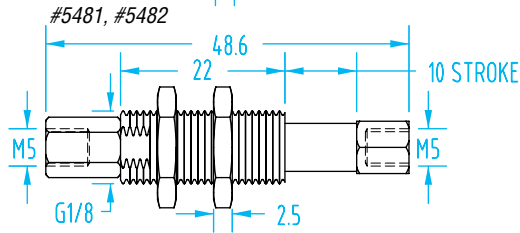

G1/8" Suspensions

(Dimensioned drawings shown full scale)

Internal Spring Versions

Quick#	Part#	Type	Stroke	Weight	Price
5479	GSS-C7-G8M5	Rotate	7mm	14g	\$20.76
5481	GSS-C10-G8M5	Rotate	10mm	19g	\$22.62
5483	GSS-C20-G8M5	Rotate	20mm	26g	\$28.27
5485	GSS-C40-G8M5	Rotate	40mm	37g	\$31.50

Quick#	Part#	Type	Stroke	Weight	Price
5480	GSS-C7R-G8M5	Non-Rotate	7mm	15g	\$30.19
5482	GSS-C10R-G8M5	Non-Rotate	10mm	21g	\$31.24
5484	GSS-C20R-G8M5	Non-Rotate	20mm	27g	\$39.38
5486	GSS-C40R-G8M5	Non-Rotate	40mm	39g	\$45.68

We recommend using an appropriately sized lock washer with threaded body suspensions, see page 1076.

External Spring Versions

Quick#	Part#	Type	Stroke	Weight	Price
1401	GSS-40-G8M5	Rotate	5mm	14g	\$36.05
1404	GSS-40R-G8M5	Non-rotate	5mm	14g	\$93.95

Suspensions

(Dimensioned drawings shown full scale)

G1/8"

#333

#454

Quick#	Part#	Type	Stroke	Weight	Price
333	GSS-60-G8M5	Rotate	20mm	19g	\$36.00
454	GSS-60R-G8M5	Non-rotate	20mm	18g	\$45.00

We recommend using an appropriately sized lock washer with threaded body suspensions, see page 1076.