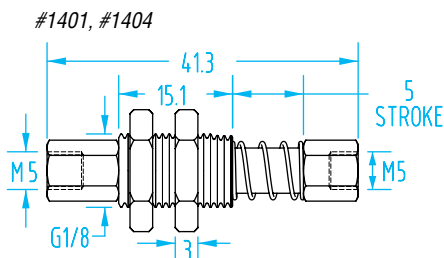

G1/8" Suspensions

(Dimensioned drawings shown full scale)

Internal Spring Versions

Quick#	Part#	Type	Stroke	Weight	Price
5479	GSS-C7-G8M5	Rotate	7mm	14g	\$20.76
5481	GSS-C10-G8M5	Rotate	10mm	19g	\$22.62
5483	GSS-C20-G8M5	Rotate	20mm	26g	\$28.27
5485	GSS-C40-G8M5	Rotate	40mm	37g	\$31.50

Quick#	Part#	Type	Stroke	Weight	Price
5480	GSS-C7R-G8M5	Non-Rotate	7mm	15g	\$30.19
5482	GSS-C10R-G8M5	Non-Rotate	10mm	21g	\$31.24
5484	GSS-C20R-G8M5	Non-Rotate	20mm	27g	\$39.38
5486	GSS-C40R-G8M5	Non-Rotate	40mm	39g	\$45.68

We recommend using an appropriately sized lock washer with threaded body suspensions, see page 1076.

External Spring Versions

Quick#	Part#	Type	Stroke	Weight	Price
1401	GSS-40-G8M5	Rotate	5mm	14g	\$36.05
1404	GSS-40R-G8M5	Non-rotate	5mm	14g	\$93.95

Suspensions

(Dimensioned drawings shown full scale)

G1/8"

#333

#454

Quick#	Part#	Type	Stroke	Weight	Price
333	GSS-60-G8M5	Rotate	20mm	19g	\$36.00
454	GSS-60R-G8M5	Non-rotate	20mm	18g	\$45.00

We recommend using an appropriately sized lock washer with threaded body suspensions, see page 1076.