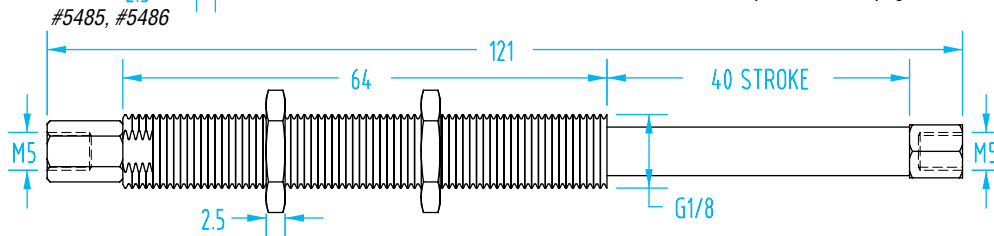

G1/8" Suspensions

(Dimensioned drawings shown full scale)

Internal Spring Versions

Quick#	Part#	Type	Stroke	Weight	Price
5479	GSS-C7-G8M5	Rotate	7mm	14g	\$20.76
5481	GSS-C10-G8M5	Rotate	10mm	19g	\$22.62
5483	GSS-C20-G8M5	Rotate	20mm	26g	\$28.27
5485	GSS-C40-G8M5	Rotate	40mm	37g	\$31.50

Quick#	Part#	Type	Stroke	Weight	Price
5480	GSS-C7R-G8M5	Non-Rotate	7mm	15g	\$30.19
5482	GSS-C10R-G8M5	Non-Rotate	10mm	21g	\$31.24
5484	GSS-C20R-G8M5	Non-Rotate	20mm	27g	\$39.38
5486	GSS-C40R-G8M5	Non-Rotate	40mm	39g	\$45.68

We recommend using an appropriately sized lock washer with threaded body suspensions, see page 1076.

External Spring Versions

Quick#	Part#	Type	Stroke	Weight	Price
1401	GSS-40-G8M5	Rotate	5mm	14g	\$36.05
1404	GSS-40R-G8M5	Non-rotate	5mm	14g	\$93.95

Suspensions

(Dimensioned drawings shown full scale)

G1/8"

#333

#454

Quick#	Part#	Type	Stroke	Weight	Price
333	GSS-60-G8M5	Rotate	20mm	19g	\$36.00
454	GSS-60R-G8M5	Non-rotate	20mm	18g	\$45.00

We recommend using an appropriately sized lock washer with threaded body suspensions, see page 1076.