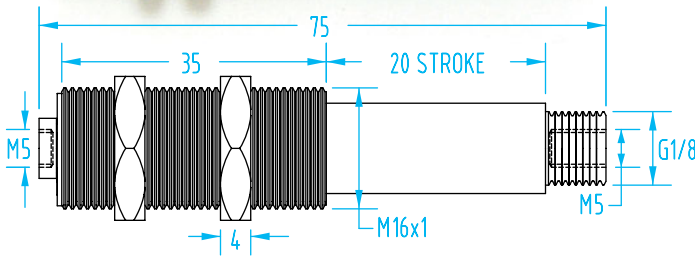

Quick#	Part#	Type	Stroke	Weight	Price
1402	GSS-47-G8M5	Rotate	10mm	16g	\$70.11
1405	GSS-47R-G8M5	Non-rotate	10mm	16g	\$51.66

Quick#	Part#	Type	Stroke	Weight	Price
1403	GSS-59-G8M5	Rotate	20mm	18g	\$72.17
1406	GSS-59R-G8M5	Non-rotate	20mm	18g	\$95.84

Suspensions

(Dimensioned drawings shown full scale)

G1/8"

#333

#454

Quick#	Part#	Type	Stroke	Weight	Price
333	GSS-60-G8M5	Rotate	20mm	19g	\$36.00
454	GSS-60R-G8M5	Non-rotate	20mm	18g	\$45.00

We recommend using an appropriately sized lock washer with threaded body suspensions, see page 1076.

Mounting Brackets Available on page 244

Lightweight Suspensions

#1822

Fittings Available on page 1043

#1824

Quick#	Part#	Type	Stroke	Weight	Price
1822	GSS-75L-M16M5	Rotate	20mm	20g	\$21.30
1823	GSS-75L-M16N	Rotate	20mm	20g	\$25.30
1824	GSS-75L-M16G8	Rotate	20mm	18g	\$21.30