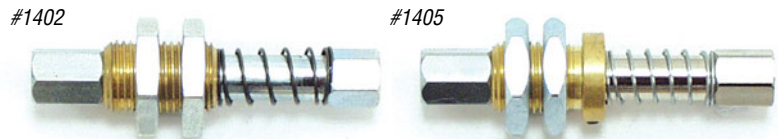

G1/8" Suspensions

(Dimensioned drawings shown full scale)

Internal Spring Versions

Quick#	Part#	Type	Stroke	Weight	Price
5479	GSS-C7-G8M5	Rotate	7mm	14g	\$20.76
5481	GSS-C10-G8M5	Rotate	10mm	19g	\$22.62
5483	GSS-C20-G8M5	Rotate	20mm	26g	\$28.27
5485	GSS-C40-G8M5	Rotate	40mm	37g	\$31.50

Quick#	Part#	Type	Stroke	Weight	Price
5480	GSS-C7R-G8M5	Non-Rotate	7mm	15g	\$30.19
5482	GSS-C10R-G8M5	Non-Rotate	10mm	21g	\$31.24
5484	GSS-C20R-G8M5	Non-Rotate	20mm	27g	\$39.38
5486	GSS-C40R-G8M5	Non-Rotate	40mm	39g	\$45.68

We recommend using an appropriately sized lock washer with threaded body suspensions, see page 1076.

External Spring Versions

Quick#	Part#	Type	Stroke	Weight	Price
1401	GSS-40-G8M5	Rotate	5mm	14g	\$36.05
1404	GSS-40R-G8M5	Non-rotate	5mm	14g	\$93.95

Suspensions

(Dimensioned drawings shown full scale)

G1/8"

#333

#454

Quick#	Part#	Type	Stroke	Weight	Price
333	GSS-60-G8M5	Rotate	20mm	19g	\$36.00
454	GSS-60R-G8M5	Non-rotate	20mm	18g	\$45.00

We recommend using an appropriately sized lock washer with threaded body suspensions, see page 1076.