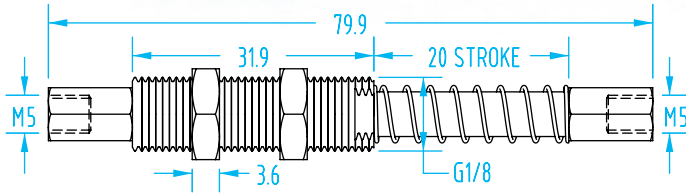

Quick#	Part#	Type	Stroke	Weight	Price
1402	GSS-47-G8M5	Rotate	10mm	16g	\$70.11
1405	GSS-47R-G8M5	Non-rotate	10mm	16g	\$51.66

Quick#	Part#	Type	Stroke	Weight	Price
1403	GSS-59-G8M5	Rotate	20mm	18g	\$72.17
1406	GSS-59R-G8M5	Non-rotate	20mm	18g	\$95.84

Suspensions

(Dimensioned drawings shown full scale)

G1/8"

#333

#454

Quick#	Part#	Type	Stroke	Weight	Price
333	GSS-60-G8M5	Rotate	20mm	19g	\$36.00
454	GSS-60R-G8M5	Non-rotate	20mm	18g	\$45.00

We recommend using an appropriately sized lock washer with threaded body suspensions, see page 1076.

Mounting Brackets Available on page 244

Lightweight Suspensions

#1822

Fittings Available on page 1043

#1824

Quick#	Part#	Type	Stroke	Weight	Price
1822	GSS-75L-M16M5	Rotate	20mm	20g	\$21.30
1823	GSS-75L-M16N	Rotate	20mm	20g	\$25.30
1824	GSS-75L-M16G8	Rotate	20mm	18g	\$21.30