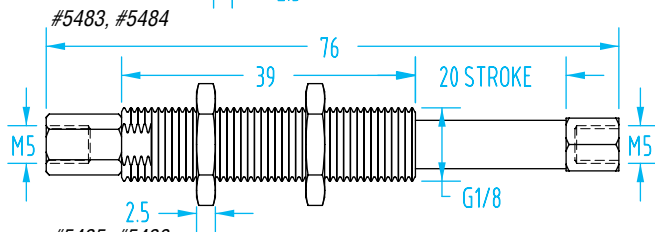

G1/8" Suspensions

(Dimensioned drawings shown full scale)

Internal Spring Versions

Quick#	Part#	Type	Stroke	Weight	Price
5479	GSS-C7-G8M5	Rotate	7mm	14g	\$20.76
5481	GSS-C10-G8M5	Rotate	10mm	19g	\$22.62
5483	GSS-C20-G8M5	Rotate	20mm	26g	\$28.27
5485	GSS-C40-G8M5	Rotate	40mm	37g	\$31.50

Quick#	Part#	Type	Stroke	Weight	Price
5480	GSS-C7R-G8M5	Non-Rotate	7mm	15g	\$30.19
5482	GSS-C10R-G8M5	Non-Rotate	10mm	21g	\$31.24
5484	GSS-C20R-G8M5	Non-Rotate	20mm	27g	\$39.38
5486	GSS-C40R-G8M5	Non-Rotate	40mm	39g	\$45.68

We recommend using an appropriately sized lock washer with threaded body suspensions, see page 1076.

External Spring Versions

Quick#	Part#	Type	Stroke	Weight	Price
1401	GSS-40-G8M5	Rotate	5mm	14g	\$36.05
1404	GSS-40R-G8M5	Non-rotate	5mm	14g	\$93.95

Suspensions

(Dimensioned drawings shown full scale)

G1/8"

#333

#454

Quick#	Part#	Type	Stroke	Weight	Price
333	GSS-60-G8M5	Rotate	20mm	19g	\$36.00
454	GSS-60R-G8M5	Non-rotate	20mm	18g	\$45.00

We recommend using an appropriately sized lock washer with threaded body suspensions, see page 1076.