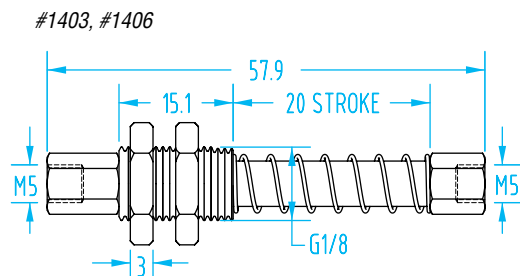

G1/8" Suspensions

(Dimensioned drawings shown full scale)

Internal Spring Versions

Quick#	Part#	Type	Stroke	Weight	Price
5479	GSS-C7-G8M5	Rotate	7mm	14g	\$20.76
5481	GSS-C10-G8M5	Rotate	10mm	19g	\$22.62
5483	GSS-C20-G8M5	Rotate	20mm	26g	\$28.27
5485	GSS-C40-G8M5	Rotate	40mm	37g	\$31.50

Quick#	Part#	Type	Stroke	Weight	Price
5480	GSS-C7R-G8M5	Non-Rotate	7mm	15g	\$30.19
5482	GSS-C10R-G8M5	Non-Rotate	10mm	21g	\$31.24
5484	GSS-C20R-G8M5	Non-Rotate	20mm	27g	\$39.38
5486	GSS-C40R-G8M5	Non-Rotate	40mm	39g	\$45.68

We recommend using an appropriately sized lock washer with threaded body suspensions, see page 1076.

External Spring Versions

Quick#	Part#	Type	Stroke	Weight	Price
1401	GSS-40-G8M5	Rotate	5mm	14g	\$36.05
1404	GSS-40R-G8M5	Non-rotate	5mm	14g	\$93.95

Suspensions

(Dimensioned drawings shown full scale)

G1/8"

#333

#454

Quick#	Part#	Type	Stroke	Weight	Price
333	GSS-60-G8M5	Rotate	20mm	19g	\$36.00
454	GSS-60R-G8M5	Non-rotate	20mm	18g	\$45.00

We recommend using an appropriately sized lock washer with threaded body suspensions, see page 1076.