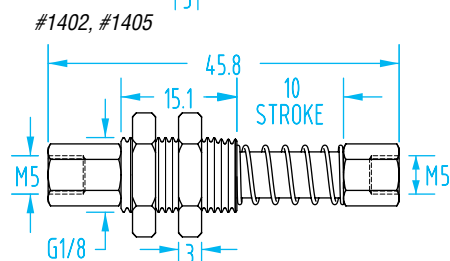

G1/8" Suspensions

(Dimensioned drawings shown full scale)

Internal Spring Versions

Quick#	Part#	Type	Stroke	Weight	Price
5479	GSS-C7-G8M5	Rotate	7mm	14g	\$20.76
5481	GSS-C10-G8M5	Rotate	10mm	19g	\$22.62
5483	GSS-C20-G8M5	Rotate	20mm	26g	\$28.27
5485	GSS-C40-G8M5	Rotate	40mm	37g	\$31.50

Quick#	Part#	Type	Stroke	Weight	Price
5480	GSS-C7R-G8M5	Non-Rotate	7mm	15g	\$30.19
5482	GSS-C10R-G8M5	Non-Rotate	10mm	21g	\$31.24
5484	GSS-C20R-G8M5	Non-Rotate	20mm	27g	\$39.38
5486	GSS-C40R-G8M5	Non-Rotate	40mm	39g	\$45.68

We recommend using an appropriately sized lock washer with threaded body suspensions, see page 1076.

External Spring Versions

Quick#	Part#	Type	Stroke	Weight	Price
1401	GSS-40-G8M5	Rotate	5mm	14g	\$36.05
1404	GSS-40R-G8M5	Non-rotate	5mm	14g	\$93.95

Suspensions

(Dimensioned drawings shown full scale)

G1/8"

#333

#454

Quick#	Part#	Type	Stroke	Weight	Price
333	GSS-60-G8M5	Rotate	20mm	19g	\$36.00
454	GSS-60R-G8M5	Non-rotate	20mm	18g	\$45.00

We recommend using an appropriately sized lock washer with threaded body suspensions, see page 1076.