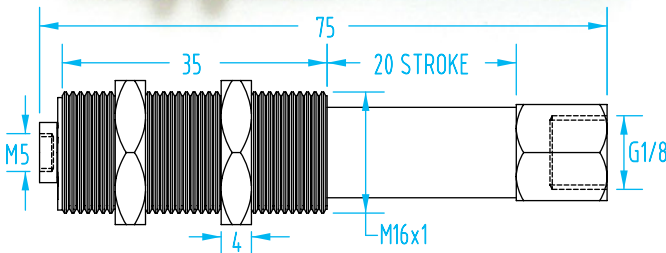

Suspensions

(Dimensioned drawings shown full scale)

G1/8"

#333

#454

Quick#	Part#	Type	Stroke	Weight	Price
333	GSS-60-G8M5	Rotate	20mm	19g	\$36.00
454	GSS-60R-G8M5	Non-rotate	20mm	18g	\$45.00

We recommend using an appropriately sized lock washer with threaded body suspensions, see page 1076.

Mounting Brackets Available on page 244

Lightweight Suspensions

#1822

Fittings Available on page 1043

#1824

Quick#	Part#	Type	Stroke	Weight	Price
1822	GSS-75L-M16M5	Rotate	20mm	20g	\$21.30
1823	GSS-75L-M16N	Rotate	20mm	20g	\$25.30
1824	GSS-75L-M16G8	Rotate	20mm	18g	\$21.30