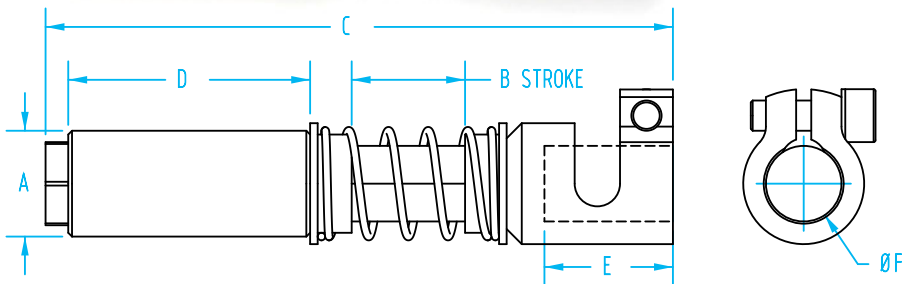

Non-Rotating Suspension with Gripper Arm

#3650 (shown at 100% scale)

Spring Loaded Elbow Arm
on page 216

NEW

NEW

Quick#	Part#	>ASS< #	Style	ØA	B (Stroke)	C	D	E	ØF	Price	Wt.
3650	GGG-14-10-15	1-363-09-00	Clampable	14	15mm	83	32	17	10	\$116.55	44g
3651	GGG-20-20-20	1-363-21-00		20	20mm	130	55	37	20	\$119.18	138g
3367	GGG-20-20-50	1-363-27-00		20	50mm	160	55	32	20	\$121.15	138g
3690	GGG-M14-10-15	1-363-12-00	Threaded	M14x1	15mm	83	32	17	10	\$116.55	62g
3691	GGG-M20-20-20	1-363-24-00		M20x1.5	20mm	130	55	37	20	\$119.18	179g
3368	GGG-M20-20-50	1-363-30-00		M20x1.5	50mm	160	55	32	20	\$121.15	179g

#3648 (shown at 100% scale)

Quick#	Part#	>ASS< #	Style	Stroke	Ø	Price	Wt.
3648	GGG-90-14-10-15	1-364-09-00	Clampable	15mm	14	\$57.75	57g
3649	GGG-90-M14-10-15	1-364-12-00	Theaded	15mm	M14x1	\$59.85	75g