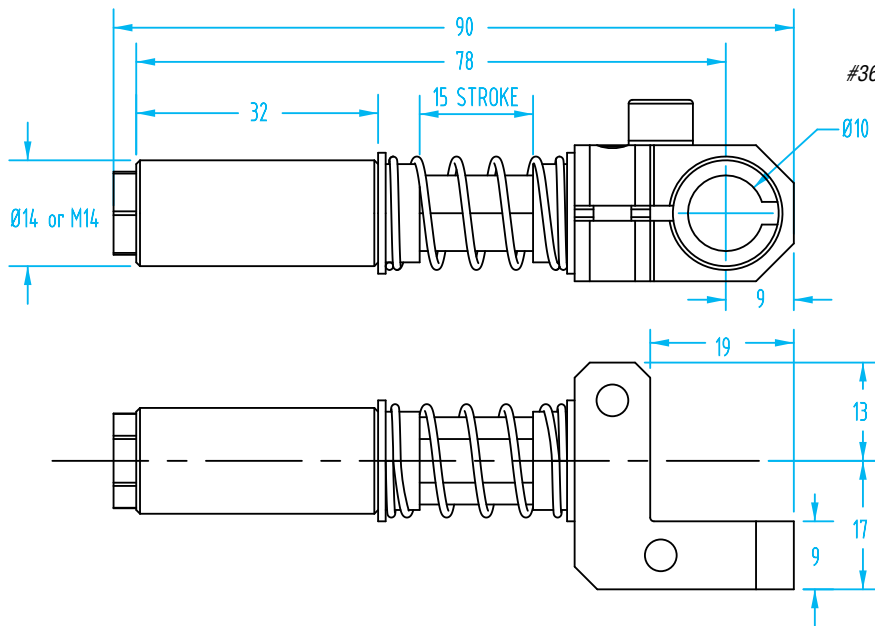

Non-Rotating Suspension with Gripper Arm

#3650 (shown at 100% scale)

Spring Loaded Elbow Arm
on page 216

NEW

NEW

Quick#	Part#	>ASS< #	Style	ØA	B (Stroke)	C	D	E	ØF	Price	Wt.
3650	GGG-14-10-15	1-363-09-00	Clampable	14	15mm	83	32	17	10	\$116.55	44g
3651	GGG-20-20-20	1-363-21-00		20	20mm	130	55	37	20	\$119.18	138g
3367	GGG-20-20-50	1-363-27-00		20	50mm	160	55	32	20	\$121.15	138g
3690	GGG-M14-10-15	1-363-12-00	Threaded	M14x1	15mm	83	32	17	10	\$116.55	62g
3691	GGG-M20-20-20	1-363-24-00		M20x1.5	20mm	130	55	37	20	\$119.18	179g
3368	GGG-M20-20-50	1-363-30-00		M20x1.5	50mm	160	55	32	20	\$121.15	179g

#3648 (shown at 100% scale)

Quick#	Part#	>ASS< #	Style	Stroke	Ø	Price	Wt.
3648	GGG-90-14-10-15	1-364-09-00	Clampable	15mm	14	\$57.75	57g
3649	GGG-90-M14-10-15	1-364-12-00	Theaded	15mm	M14x1	\$59.85	75g