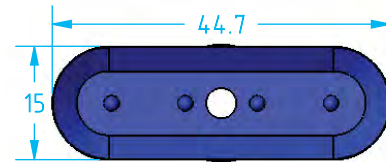

Cup Size	Material	Quick#	Part#	Price
3.5x7mm	Hithane	5417	GSV-OHT-357	\$10.12
Nipple	Male M3	3285	VSA5	\$6.09
	Female M5	5434	GSF-HTN2-M5FXS	\$3.59
	Male M5	5435	GSF-HTN2-M5MXS	\$3.59

Cup Size	Material	Quick#	Part#	Price
5x15mm	Hithane	5418	GSV-OHT-515	\$19.57
Nipple	Male M5	378	GSF-N21-M5M	\$7.26
	Female M5	379	GSF-N21-M5F	\$7.26

Cup Size	Material	Quick#	Part#	Price
6x18mm	Hithane	5419	GSV-OHT-618	\$20.56
Nipple	Male M5	378	GSF-N21-M5M	\$7.26
	Female M5	379	GSF-N21-M5F	\$7.26

Cup Size	Material	Quick#	Part#	Price
8x24mm	Hithane	5420	GSV-OHT-824	\$23.25
Nipple	Female M5	5438	GSF-HTN2-M5FM	\$3.62
	Male M5	5439	GSF-HTN2-M5MM	\$3.62

Hithane® – Oval

(Shown Actual Size)

Cup Size	Material	Quick#	Part#	Price
10x30mm	Hithane	5421	GSV-OHT-1030	\$26.23
Nipple	Female M5	5438	GSF-HTN2-M5FM	\$3.62
	Male M5	5439	GSF-HTN2-M5MM	\$3.62

Cup Size	Material	Quick#	Part#	Price
15x45mm	Hithane	5422	GSV-OHT-1545	\$26.94
Nipple	Female G1/8"	5440	GSF-HTN2-G8FL	\$3.67
	Male G1/8"	5441	GSF-HTN2-G8ML	\$3.67

Cup Size	Material	Quick#	Part#	Price
20x60mm	Hithane	5423	GSV-OHT-2060	\$32.80
Nipple	Female G1/8"	5440	GSF-HTN2-G8FL	\$3.67
	Male G1/8"	5441	GSF-HTN2-G8ML	\$3.67

Cup Size	Material	Quick#	Part#	Price
25x75mm	Hithane	5424	GSV-OHT-2575	\$41.83
Nipple	Female G1/8"	5440	GSF-HTN2-G8FL	\$3.67
	Male G1/8"	5441	GSF-HTN2-G8ML	\$3.67