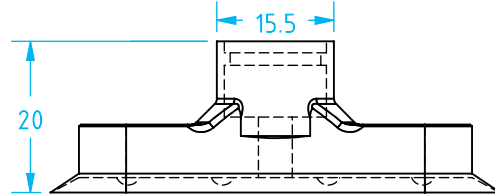

Hithane® – Oval

(Shown Actual Size)

Cup Size	Material	Quick#	Part#	Price
10x30mm	Hithane	5421	GSV-OHT-1030	\$26.23
Nipple	Female M5	5438	GSF-HTN2-M5FM	\$3.62
	Male M5	5439	GSF-HTN2-M5MM	\$3.62

Cup Size	Material	Quick#	Part#	Price
15x45mm	Hithane	5422	GSV-OHT-1545	\$26.94
Nipple	Female G1/8"	5440	GSF-HTN2-G8FL	\$3.67
	Male G1/8"	5441	GSF-HTN2-G8ML	\$3.67

Cup Size	Material	Quick#	Part#	Price
20x60mm	Hithane	5423	GSV-OHT-2060	\$32.80
Nipple	Female G1/8"	5440	GSF-HTN2-G8FL	\$3.67
	Male G1/8"	5441	GSF-HTN2-G8ML	\$3.67

Cup Size	Material	Quick#	Part#	Price
25x75mm	Hithane	5424	GSV-OHT-2575	\$41.83
Nipple	Female G1/8"	5440	GSF-HTN2-G8FL	\$3.67
	Male G1/8"	5441	GSF-HTN2-G8ML	\$3.67