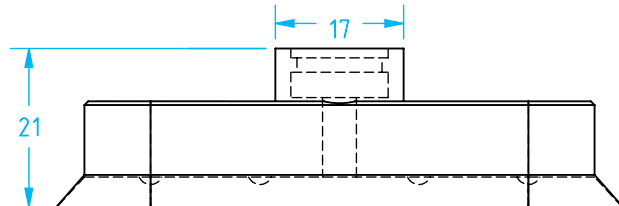

Hithane® – Oval

(Shown Actual Size)

Cup Size	Material	Quick#	Part#	Price
10x30mm	Hithane	5421	GSV-OHT-1030	\$26.23
Nipple	Female M5	5438	GSF-HTN2-M5FM	\$3.62
	Male M5	5439	GSF-HTN2-M5MM	\$3.62

Cup Size	Material	Quick#	Part#	Price
15x45mm	Hithane	5422	GSV-OHT-1545	\$26.94
Nipple	Female G1/8"	5440	GSF-HTN2-G8FL	\$3.67
	Male G1/8"	5441	GSF-HTN2-G8ML	\$3.67

Cup Size	Material	Quick#	Part#	Price
20x60mm	Hithane	5423	GSV-OHT-2060	\$32.80
Nipple	Female G1/8"	5440	GSF-HTN2-G8FL	\$3.67
	Male G1/8"	5441	GSF-HTN2-G8ML	\$3.67

Cup Size	Material	Quick#	Part#	Price
25x75mm	Hithane	5424	GSV-OHT-2575	\$41.83
Nipple	Female G1/8"	5440	GSF-HTN2-G8FL	\$3.67
	Male G1/8"	5441	GSF-HTN2-G8ML	\$3.67