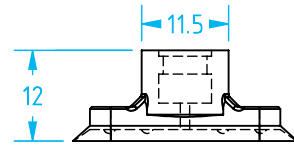

Hithane® – Oval

(Shown Actual Size)

Hithane Vacuum Cup Properties

Material	Color	Max Temp.	Durometer
Hithane	Blue	320°F	60°

See page 332–333 for nipple dimensions.

Cup Size	Material	Quick#	Part#	Price
2x4mm	Hithane	5416	GSV-OHT-24	\$9.98
Nipple	Male M3	3285	VSA5	\$6.09
	Female M5	5434	GSF-HTN2-M5FXS	\$3.59
	Male M5	5435	GSF-HTN2-M5MXS	\$3.59

Cup Size	Material	Quick#	Part#	Price
3.5x7mm	Hithane	5417	GSV-OHT-357	\$10.12
Nipple	Male M3	3285	VSA5	\$6.09
	Female M5	5434	GSF-HTN2-M5FXS	\$3.59
	Male M5	5435	GSF-HTN2-M5MXS	\$3.59

Cup Size	Material	Quick#	Part#	Price
5x15mm	Hithane	5418	GSV-OHT-515	\$19.57
Nipple	Male M5	378	GSF-N21-M5M	\$7.26
	Female M5	379	GSF-N21-M5F	\$7.26

Cup Size	Material	Quick#	Part#	Price
6x18mm	Hithane	5419	GSV-OHT-618	\$20.56
Nipple	Male M5	378	GSF-N21-M5M	\$7.26
	Female M5	379	GSF-N21-M5F	\$7.26

Cup Size	Material	Quick#	Part#	Price
8x24mm	Hithane	5420	GSV-OHT-824	\$23.25
Nipple	Female M5	5438	GSF-HTN2-M5FM	\$3.62
	Male M5	5439	GSF-HTN2-M5MM	\$3.62

Hithane® – Oval

(Shown Actual Size)

Cup Size	Material	Quick#	Part#	Price
10x30mm	Hithane	5421	GSV-OHT-1030	\$26.23
Nipple	Female M5	5438	GSF-HTN2-M5FM	\$3.62
	Male M5	5439	GSF-HTN2-M5MM	\$3.62

Cup Size	Material	Quick#	Part#	Price
15x45mm	Hithane	5422	GSV-OHT-1545	\$26.94
Nipple	Female G1/8"	5440	GSF-HTN2-G8FL	\$3.67
	Male G1/8"	5441	GSF-HTN2-G8ML	\$3.67