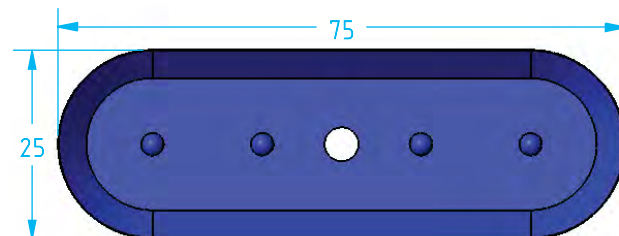

Cup Size	Material	Quick#	Part#	Price
6x18mm	Hithane	5419	GSV-OHT-618	\$20.56
Nipple	Male M5	378	GSF-N21-M5M	\$7.26
	Female M5	379	GSF-N21-M5F	\$7.26

Cup Size	Material	Quick#	Part#	Price
8x24mm	Hithane	5420	GSV-OHT-824	\$23.25
Nipple	Female M5	5438	GSF-HTN2-M5FM	\$3.62
	Male M5	5439	GSF-HTN2-M5MM	\$3.62

Hithane® – Oval

(Shown Actual Size)

Cup Size	Material	Quick#	Part#	Price
10x30mm	Hithane	5421	GSV-OHT-1030	\$26.23
Nipple	Female M5	5438	GSF-HTN2-M5FM	\$3.62
	Male M5	5439	GSF-HTN2-M5MM	\$3.62

Cup Size	Material	Quick#	Part#	Price
15x45mm	Hithane	5422	GSV-OHT-1545	\$26.94
Nipple	Female G1/8"	5440	GSF-HTN2-G8FL	\$3.67
	Male G1/8"	5441	GSF-HTN2-G8ML	\$3.67

Cup Size	Material	Quick#	Part#	Price
20x60mm	Hithane	5423	GSV-OHT-2060	\$32.80
Nipple	Female G1/8"	5440	GSF-HTN2-G8FL	\$3.67
	Male G1/8"	5441	GSF-HTN2-G8ML	\$3.67

Cup Size	Material	Quick#	Part#	Price
25x75mm	Hithane	5424	GSV-OHT-2575	\$41.83
Nipple	Female G1/8"	5440	GSF-HTN2-G8FL	\$3.67
	Male G1/8"	5441	GSF-HTN2-G8ML	\$3.67