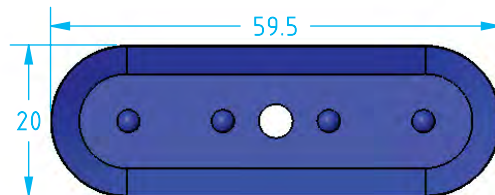

Cup Size	Material	Quick#	Part#	Price
6x18mm	Hithane	5419	GSV-OHT-618	\$20.56
Nipple	Male M5	378	GSF-N21-M5M	\$7.26
	Female M5	379	GSF-N21-M5F	\$7.26

Cup Size	Material	Quick#	Part#	Price
8x24mm	Hithane	5420	GSV-OHT-824	\$23.25
Nipple	Female M5	5438	GSF-HTN2-M5FM	\$3.62
	Male M5	5439	GSF-HTN2-M5MM	\$3.62

Hithane® – Oval

(Shown Actual Size)

Cup Size	Material	Quick#	Part#	Price
10x30mm	Hithane	5421	GSV-OHT-1030	\$26.23
Nipple	Female M5	5438	GSF-HTN2-M5FM	\$3.62
	Male M5	5439	GSF-HTN2-M5MM	\$3.62

Cup Size	Material	Quick#	Part#	Price
15x45mm	Hithane	5422	GSV-OHT-1545	\$26.94
Nipple	Female G1/8"	5440	GSF-HTN2-G8FL	\$3.67
	Male G1/8"	5441	GSF-HTN2-G8ML	\$3.67

Cup Size	Material	Quick#	Part#	Price
20x60mm	Hithane	5423	GSV-OHT-2060	\$32.80
Nipple	Female G1/8"	5440	GSF-HTN2-G8FL	\$3.67
	Male G1/8"	5441	GSF-HTN2-G8ML	\$3.67

Cup Size	Material	Quick#	Part#	Price
25x75mm	Hithane	5424	GSV-OHT-2575	\$41.83
Nipple	Female G1/8"	5440	GSF-HTN2-G8FL	\$3.67
	Male G1/8"	5441	GSF-HTN2-G8ML	\$3.67