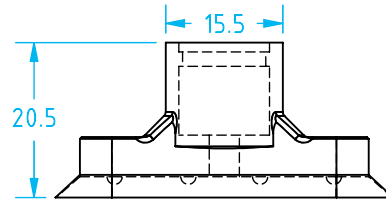

Cup Size	Material	Quick#	Part#	Price
6x18mm	Hithane	5419	GSV-OHT-618	\$20.56
Nipple	Male M5	378	GSF-N21-M5M	\$7.26
	Female M5	379	GSF-N21-M5F	\$7.26

Cup Size	Material	Quick#	Part#	Price
8x24mm	Hithane	5420	GSV-OHT-824	\$23.25
Nipple	Female M5	5438	GSF-HTN2-M5FM	\$3.62
	Male M5	5439	GSF-HTN2-M5MM	\$3.62

Hithane® – Oval

(Shown Actual Size)

Cup Size	Material	Quick#	Part#	Price
10x30mm	Hithane	5421	GSV-OHT-1030	\$26.23
Nipple	Female M5	5438	GSF-HTN2-M5FM	\$3.62
	Male M5	5439	GSF-HTN2-M5MM	\$3.62

Cup Size	Material	Quick#	Part#	Price
15x45mm	Hithane	5422	GSV-OHT-1545	\$26.94
Nipple	Female G1/8"	5440	GSF-HTN2-G8FL	\$3.67
	Male G1/8"	5441	GSF-HTN2-G8ML	\$3.67

Cup Size	Material	Quick#	Part#	Price
20x60mm	Hithane	5423	GSV-OHT-2060	\$32.80
Nipple	Female G1/8"	5440	GSF-HTN2-G8FL	\$3.67
	Male G1/8"	5441	GSF-HTN2-G8ML	\$3.67

Cup Size	Material	Quick#	Part#	Price
25x75mm	Hithane	5424	GSV-OHT-2575	\$41.83
Nipple	Female G1/8"	5440	GSF-HTN2-G8FL	\$3.67
	Male G1/8"	5441	GSF-HTN2-G8ML	\$3.67