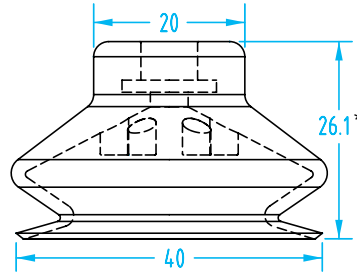

* 10mm Compressed

Cup Ø	Material	Quick#	Part#	Price
25mm	Silicone	356	GSV-BS-25	\$9.20
	HNBR	1561	GSV-BP-25	\$14.10

* 16mm Compressed

Cup Ø	Material	Quick#	Part#	Price
30mm	Silicone	357	GSV-BS-30	\$9.90
	HNBR	1562	GSV-BP-30	\$19.30

One-Nipple-Size-Fits-All

(Shown Actual Size)

* 19mm Compressed

Cup Ø	Material	Quick#	Part#	Price
40mm	Silicone	358	GSV-BS-40	\$10.70
	HNBR	1563	GSV-BP-40	\$23.00

Nipples

Quick#	Part#	Nipple	Thread	Pad øD	Price
325	GSF-VPN-M5	Male	M5	5-50mm	\$2.00
326	GSF-VPN-G8	Male-Female	G1/8"-M5	5-50mm	\$2.50
343	GSF-VPN-G8F	Female	G1/8"	5-50mm	\$4.84
344	GSF-VPN-M8F	Female	M8	5-50mm	\$4.84