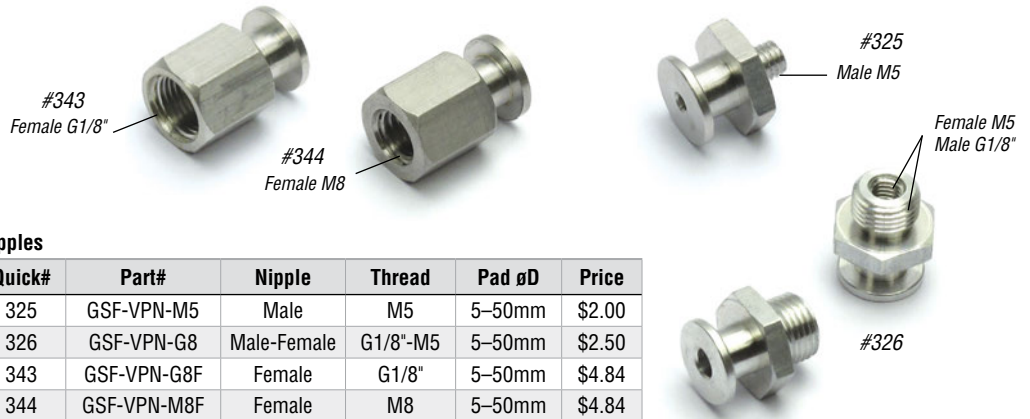

* 10mm Compressed

Cup Ø	Material	Quick#	Part#	Price
25mm	Silicone	356	GSV-BS-25	\$9.20
	HNBR	1561	GSV-BP-25	\$14.10

* 16mm Compressed

Cup Ø	Material	Quick#	Part#	Price
30mm	Silicone	357	GSV-BS-30	\$9.90
	HNBR	1562	GSV-BP-30	\$19.30

One-Nipple-Size-Fits-All

(Shown Actual Size)

* 19mm Compressed

Cup Ø	Material	Quick#	Part#	Price
40mm	Silicone	358	GSV-BS-40	\$10.70
	HNBR	1563	GSV-BP-40	\$23.00

Nipples

Quick#	Part#	Nipple	Thread	Pad øD	Price
325	GSF-VPN-M5	Male	M5	5-50mm	\$2.00
326	GSF-VPN-G8	Male-Female	G1/8"-M5	5-50mm	\$2.50
343	GSF-VPN-G8F	Female	G1/8"	5-50mm	\$4.84
344	GSF-VPN-M8F	Female	M8	5-50mm	\$4.84

All vacuum cups on these two pages fit these integrated nipple suspensions.

Suspensions

Quick#	Part#	Stroke	Weight	Price
332	GSS-65N-M10M5	10mm	41g	\$21.00
456	GSS-65N-G8M5	10mm	39g	\$21.00
1823	GSS-75L-M16N	20mm	20g	\$25.30