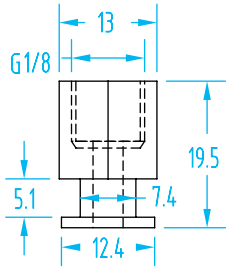

One-Nipple-Size-Fits-All

(Shown Actual Size)

* 19mm Compressed

Cup Ø	Material	Quick#	Part#	Price
40mm	Silicone	358	GSV-BS-40	\$10.70
	HNBR	1563	GSV-BP-40	\$23.00

Nipples

Quick#	Part#	Nipple	Thread	Pad øD	Price
325	GSF-VPN-M5	Male	M5	5-50mm	\$2.00
326	GSF-VPN-G8	Male-Female	G1/8"-M5	5-50mm	\$2.50
343	GSF-VPN-G8F	Female	G1/8"	5-50mm	\$4.84
344	GSF-VPN-M8F	Female	M8	5-50mm	\$4.84

All vacuum cups on these two pages fit these integrated nipple suspensions.

Suspensions

Quick#	Part#	Stroke	Weight	Price
332	GSS-65N-M10M5	10mm	41g	\$21.00
456	GSS-65N-G8M5	10mm	39g	\$21.00
1823	GSS-75L-M16N	20mm	20g	\$25.30