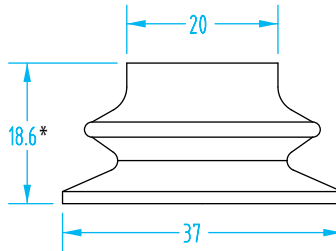

\* 10.8mm Compressed

Cup Ø	Material	Quick#	Part#	Price
10mm	Polyurethane	5642	GSV-1BDD-10	\$8.46
Nipple	M5 Male	1439	GSV-01AC	\$1.85

\* 11.5mm Compressed

Cup Ø	Material	Quick#	Part#	Price
15mm	Polyurethane	5643	GSV-1BDD-15	\$10.38
Nipple	M5 Male	1439	GSV-01AC	\$1.85

\* 5.8mm Compressed

Cup Ø	Material	Quick#	Part#	Price
20mm	Polyurethane	5644	GSV-1BDD-20	\$14.68
Nipple	G1/8" & M5	1440	GSV-02AF	\$5.14
	G1/8" Male	5157	GSV-02AB	\$5.44

**PIAB – Duraflex® Polyurethane with 1.5 Bellows**

(Shown Actual Size)

\* 7.9mm Compressed

Cup Ø	Material	Quick#	Part#	Price
25mm	Polyurethane	5645	GSV-1BDD-25	\$16.35
<b>Nipple</b>	G1/8" & M5	1440	GSV-02AF	\$5.14
	G1/8" Male	5157	GSV-02AB	\$5.44

\* 9.2mm Compressed

Cup Ø	Material	Quick#	Part#	Price
35mm	Polyurethane	5646	GSV-1BDD-35	\$23.67
<b>Nipple</b>	G1/8" Female	1441	GSV-04AG	\$6.61
	G1/4" Male	5315	GSV-04AB	\$7.11

\* 15.8mm Compressed

Cup Ø	Material	Quick#	Part#	Price
52mm	Polyurethane	5647	GSV-1BDD-52	\$27.79
<b>Nipple</b>	G1/8" Female	1442	GSV-05AG	\$8.14
	G1/4" Male	5316	GSV-05AB	\$8.77