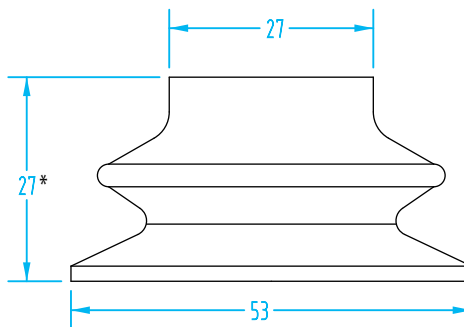

(Shown Actual Size)

\* 7.9mm Compressed

Cup Ø	Material	Quick#	Part#	Price
25mm	Polyurethane	5645	GSV-1BDD-25	\$16.35
<b>Nipple</b>	G1/8" & M5	1440	GSV-02AF	\$5.14
	G1/8" Male	5157	GSV-02AB	\$5.44

\* 9.2mm Compressed

Cup Ø	Material	Quick#	Part#	Price
35mm	Polyurethane	5646	GSV-1BDD-35	\$23.67
<b>Nipple</b>	G1/8" Female	1441	GSV-04AG	\$6.61
	G1/4" Male	5315	GSV-04AB	\$7.11

\* 15.8mm Compressed

Cup Ø	Material	Quick#	Part#	Price
52mm	Polyurethane	5647	GSV-1BDD-52	\$27.79
<b>Nipple</b>	G1/8" Female	1442	GSV-05AG	\$8.14
	G1/4" Male	5316	GSV-05AB	\$8.77

\* 18mm Compressed

Cup Ø	Material	Quick#	Part#	Price
75mm	Polyurethane	5648	GSV-1BDD-75	\$59.24
<b>Nipple</b>	G3/8" Male / G1/8" Female			Included

**Also Available: 75mm Cup**  
Q#2384 PIAB 1-1/2 Bellows  
Vacuum Cup