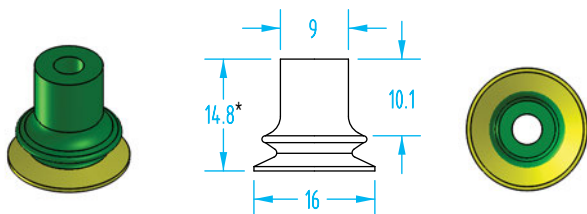

## Dual Durometer Polyurethane

These polyurethane vacuum cups are constructed in two different durometers (hardness). The cups have a sturdy and “forgiving” bellows (60° shore, green) and a large flexible sealing surface (30° shore, yellow) that performs extremely well on uneven surfaces. 30° shore makes these the most flexible sealing surface cups available. White filter discs are included with 25mm and larger PIAB Dual Durometer cups.

Material	Color	Max Temp.	Durometer
Dual Durometer Polyurethane	Semi-translucent Green / Yellow	122°F	60° / 30° Shore

Order nipples separately. See page 356–357 for nipple dimensions.

Use Quick#s for easy online ordering.

\* 10.8mm Compressed

Cup Ø	Material	Quick#	Part#	Price
10mm	Polyurethane	5642	GSV-1BDD-10	\$8.46
Nipple	M5 Male	1439	GSV-01AC	\$1.85

\* 11.5mm Compressed

Cup Ø	Material	Quick#	Part#	Price
15mm	Polyurethane	5643	GSV-1BDD-15	\$10.38
Nipple	M5 Male	1439	GSV-01AC	\$1.85

\* 5.8mm Compressed

Cup Ø	Material	Quick#	Part#	Price
20mm	Polyurethane	5644	GSV-1BDD-20	\$14.68
Nipple	G1/8" & M5	1440	GSV-02AF	\$5.14
	G1/8" Male	5157	GSV-02AB	\$5.44

**PIAB – Duraflex® Polyurethane with 1.5 Bellows**