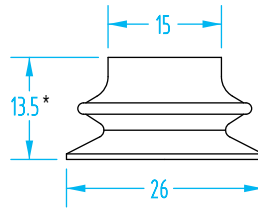

\* 10.8mm Compressed

Cup Ø	Material	Quick#	Part#	Price
10mm	Polyurethane	5642	GSV-1BDD-10	\$8.46
Nipple	M5 Male	1439	GSV-01AC	\$1.85

\* 11.5mm Compressed

Cup Ø	Material	Quick#	Part#	Price
15mm	Polyurethane	5643	GSV-1BDD-15	\$10.38
Nipple	M5 Male	1439	GSV-01AC	\$1.85

\* 5.8mm Compressed

Cup Ø	Material	Quick#	Part#	Price
20mm	Polyurethane	5644	GSV-1BDD-20	\$14.68
Nipple	G1/8" & M5	1440	GSV-02AF	\$5.14
	G1/8" Male	5157	GSV-02AB	\$5.44

**PIAB – Duraflex® Polyurethane with 1.5 Bellows**

(Shown Actual Size)

\* 7.9mm Compressed

Cup Ø	Material	Quick#	Part#	Price
25mm	Polyurethane	5645	GSV-1BDD-25	\$16.35
<b>Nipple</b>	G1/8" & M5	1440	GSV-02AF	\$5.14
	G1/8" Male	5157	GSV-02AB	\$5.44

\* 9.2mm Compressed

Cup Ø	Material	Quick#	Part#	Price
35mm	Polyurethane	5646	GSV-1BDD-35	\$23.67
<b>Nipple</b>	G1/8" Female	1441	GSV-04AG	\$6.61
	G1/4" Male	5315	GSV-04AB	\$7.11

\* 15.8mm Compressed

Cup Ø	Material	Quick#	Part#	Price
52mm	Polyurethane	5647	GSV-1BDD-52	\$27.79
<b>Nipple</b>	G1/8" Female	1442	GSV-05AG	\$8.14
	G1/4" Male	5316	GSV-05AB	\$8.77