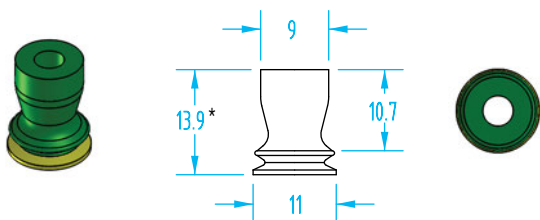

## Dual Durometer Polyurethane

These polyurethane vacuum cups are constructed in two different durometers (hardness). The cups have a sturdy and “forgiving” bellows (60° shore, green) and a large flexible sealing surface (30° shore, yellow) that performs extremely well on uneven surfaces. 30° shore makes these the most flexible sealing surface cups available. White filter discs are included with 25mm and larger PIAB Dual Durometer cups.

Material	Color	Max Temp.	Durometer
Dual Durometer Polyurethane	Semi-translucent Green / Yellow	122°F	60° / 30° Shore

Order nipples separately. See page 356–357 for nipple dimensions.

Use Quick#s for easy online ordering.

\* 10.8mm Compressed

Cup Ø	Material	Quick#	Part#	Price
10mm	Polyurethane	5642	GSV-1BDD-10	\$8.46
Nipple	M5 Male	1439	GSV-01AC	\$1.85

\* 11.5mm Compressed

Cup Ø	Material	Quick#	Part#	Price
15mm	Polyurethane	5643	GSV-1BDD-15	\$10.38
Nipple	M5 Male	1439	GSV-01AC	\$1.85

(Shown Actual Size)

\* 7.9mm Compressed

Cup Ø	Material	Quick#	Part#	Price
25mm	Polyurethane	5645	GSV-1BDD-25	\$16.35
<b>Nipple</b>	G1/8" & M5	1440	GSV-02AF	\$5.14
	G1/8" Male	5157	GSV-02AB	\$5.44

\* 9.2mm Compressed