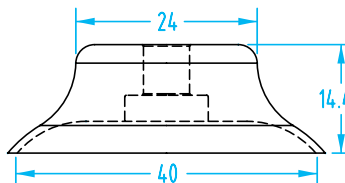

Cup Ø	Material	Quick#	Part#	(Reference)	Price
40mm	SIL	3219	VN1-40-S	PFG-40-SI	$3.43
	HIT	1170	VN1-40-H	PFG-40-U	$6.08
	NIT	3218	VN1-40-N	PFG-40A-NBR	$3.07
Nipple		3292	VSA60	G1/8" Male	$3.33
		5180	VSA60F	G1/8" Female	$3.50

Fittings Available
on page 1043