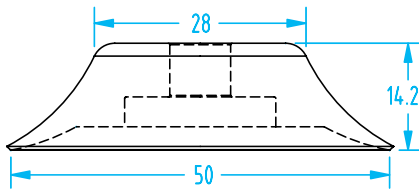

Fittings Available  
on page 1043

>S< Style – Flat

(Shown Actual Size)

>S< Style Vacuum Cup Properties

Material	Color	Max Temp.	Durometer
Silicone	Semi-translucent white	482°F	50°
Hithane	Blue	320°F	60°
Nitrile	Black	248°F	60°

Available with Foam Cup, see page 368.

See page 372 for nipple dimensions.

Cup Ø	Material	Quick#	Part#	(Reference)	Price
50mm	SIL	3223	VN1-50-S	PFG-50-SI	\$3.72
	HIT	1171	VN1-50-H	PFG-50-U	\$7.95
	NIT	3222	VN1-50-N	PFG-50A-NBR	\$3.23
Nipple		3294	VSA80	G1/8" Male	\$3.68
		5182	VSA80F	G1/8" Female	\$3.68