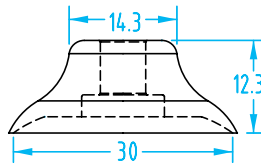

Cup Ø	Material	Quick#	Part#	(Reference)	Price
20mm	SIL	3207	VN1-20-S	PFG-20-SI	\$3.15
	HIT	1167	VN1 20 H	PFG-20-U	\$4.73
	NIT	3206	VN1-20-N	PFG-20A-NBR	\$2.36
<b>Nipple</b>		3291	VSA50	G1/8" Male	\$3.33
		5179	VSA50F	G1/8" Female	\$5.36

**>S< Style – Flat**

(Shown Actual Size)

See page 372 for nipple dimensions.  
Use Quick#s for easy online ordering.

Cup Ø	Material	Quick#	Part#	(Reference)	Price
25mm	SIL	3211	VN1-25-S	PFG-25-SI	\$3.15
	HIT	1168	VN1-25-H	PFG-25-U	\$5.03
	NIT	3210	VN1-25-N	PFG-25A-NBR	\$2.63
<b>Nipple</b>		3292	VSA60	G1/8" Male	\$3.33
		5180	VSA60F	G1/8" Female	\$3.50