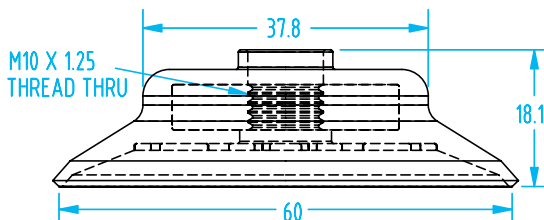

Fittings Available  
on page 1043

>S< Style – Flat

(Shown Actual Size)

>S< Style Vacuum Cup Properties

Material	Color	Max Temp.	Durometer
Silicone	Semi-translucent white	482°F	50°
Hithane	Blue	320°F	60°
Nitrile	Black	248°F	60°

Available with Foam Cup, see page 368.

See page 372 for nipple dimensions.

Cup Ø	Material	Quick#	Part#	(Reference)	Price
50mm	SIL	3223	VN1-50-S	PFG-50-SI	\$3.72
	HIT	1171	VN1-50-H	PFG-50-U	\$7.95
	NIT	3222	VN1-50-N	PFG-50A-NBR	\$3.23
Nipple		3294	VSA80	G1/8" Male	\$3.68
		5182	VSA80F	G1/8" Female	\$3.68