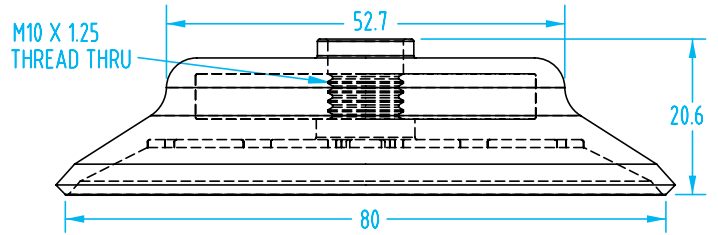

>S< Style – Flat

(Shown Actual Size)