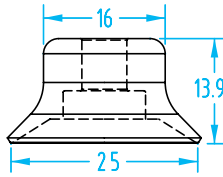

>S< Style – Flat

(Shown Actual Size)

See page 372 for nipple dimensions.
Use Quick#s for easy online ordering.

Cup Ø	Material	Quick#	Part#	(Reference)	Price
25mm	SIL	3211	VN1-25-S	PFG-25-SI	$3.15
	HIT	1168	VN1-25-H	PFG-25-U	$5.03
	NIT	3210	VN1-25-N	PFG-25A-NBR	$2.63
Nipple		3292	VSA60	G1/8" Male	$3.33
		5180	VSA60F	G1/8" Female	$3.50