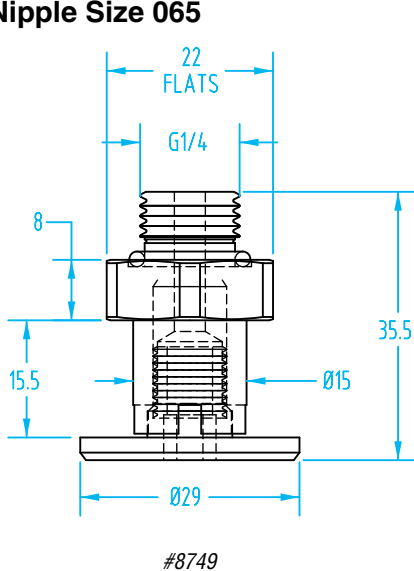

#### Size 040 Schmalz Vacuum Cup Nipples

Quick#	Part#	Thread	Nipple Size	Price
8768	GSF-040-M5M	Male M5	040	\$3.73
8735	GSF-040-G18M	Male G1/8"		\$3.73
8736	GSF-040-G18F	Female G1/8"		\$3.39
8740	GSF-040-G14M	Male G1/4"		\$7.86
8769	GSF-040-G14F	Female G1/4"		\$7.25

### Nipple Size 050

#### Size 050 Schmalz Vacuum Cup Nipples

Quick#	Part#	Thread	Nipple Size	Price
8742	GSF-050-G14M-MOD	Male G1/4" Two-Piece	050	\$5.89
8743	GSF-050-G14F-MOD	Female G1/4" Two-Piece		\$5.64
8744	GSF-050-G18F	Female G1/8"		\$3.35
8745	GSF-050-G18M-MOD	Male G1/8" Two-Piece		\$5.78

### Nipple Size 065