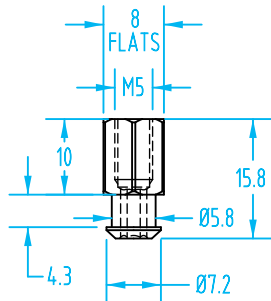

### Nipple Size 030

#8732

#8733

#8766

#8767

#### Size 030 Schmalz Vacuum Cup Nipples

Quick#	Part#	Nipple Type	Nipple Size	Price
8732	GSF-030-M5M	Male M5	030	\$3.73
8733	GSF-030-M5F	Female M5		\$3.23
8766	GSF-030-G18M	Male G1/8"		\$2.84
8767	GSF-030-G18F	Female G1/8"		\$2.74

#### Size 040 Schmalz Vacuum Cup Nipples

Quick#	Part#	Thread	Nipple Size	Price
8768	GSF-040-M5M	Male M5	040	\$3.73
8735	GSF-040-G18M	Male G1/8"		\$3.73
8736	GSF-040-G18F	Female G1/8"		\$3.39
8740	GSF-040-G14M	Male G1/4"		\$7.86
8769	GSF-040-G14F	Female G1/4"		\$7.25

### Nipple Size 050