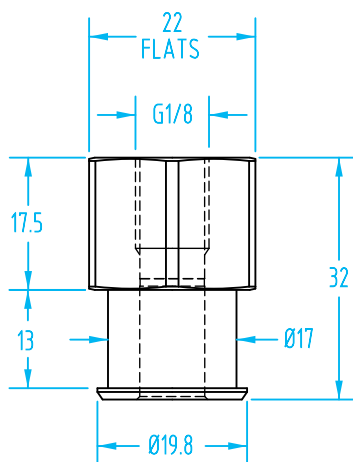

#### Size 065 Schmalz Vacuum Cup Nipples

Quick#	Part#	Thread	Nipple Size	Price
8749	GSF-065-G14M-L-MOD	Male G1/4" Two-Piece	065	\$7.20
8750	GSF-065-G14F-L-MOD	Female G1/4" Two-Piece		\$7.23

## Nipple Size 080

#8773

#8774

#8775

#8776

#8777

#8778

### Size 080 Schmalz Vacuum Cup Nipples

Quick#	Part#	Thread	Nipple Size	Price
8773	GSF-080-G18M	Male G1/8"	080	\$5.35
8774	GSF-080-G18F	Female G1/8"		\$5.25
8775	GSF-080-G14M	Male G1/4"		\$5.35
8776	GSF-080-G14F	Female G1/4"		\$5.25
8777	GSF-080-G38M	Male G3/8"		\$5.35
8778	GSF-080-G38F	Female G3/8"		\$5.45