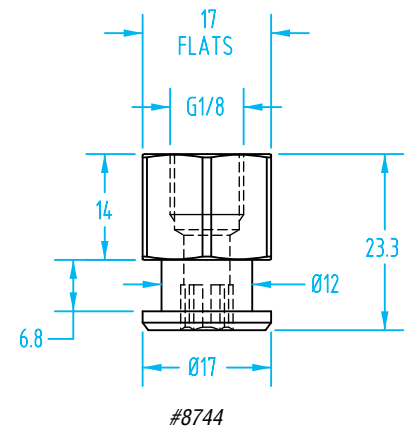

#### Size 030 Schmalz Vacuum Cup Nipples

Quick#	Part#	Nipple Type	Nipple Size	Price
8732	GSF-030-M5M	Male M5	030	\$3.73
8733	GSF-030-M5F	Female M5		\$3.23
8766	GSF-030-G18M	Male G1/8"		\$2.84
8767	GSF-030-G18F	Female G1/8"		\$2.74

### Nipple Size 040

#8768

#8735

#8736

#8740

#8769

#### Size 040 Schmalz Vacuum Cup Nipples

Quick#	Part#	Thread	Nipple Size	Price
8768	GSF-040-M5M	Male M5	040	\$3.73
8735	GSF-040-G18M	Male G1/8"		\$3.73
8736	GSF-040-G18F	Female G1/8"		\$3.39
8740	GSF-040-G14M	Male G1/4"		\$7.86
8769	GSF-040-G14F	Female G1/4"		\$7.25

### Nipple Size 050