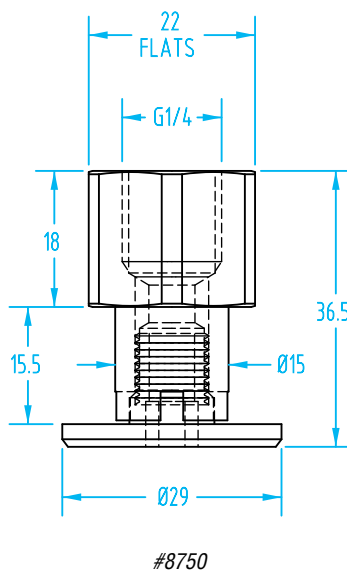

Nipple Size 065

Size 065 Schmalz Vacuum Cup Nipples

Quick#	Part#	Thread	Nipple Size	Price
8749	GSF-065-G14M-L-MOD	Male G1/4" Two-Piece	065	$7.20
8750	GSF-065-G14F-L-MOD	Female G1/4" Two-Piece		$7.23