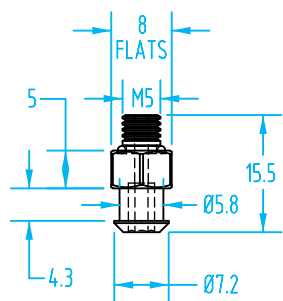

### Nipple Size 030

#8732

#8733

#8766

#8767

#### Size 030 Schmalz Vacuum Cup Nipples

Quick#	Part#	Nipple Type	Nipple Size	Price
8732	GSF-030-M5M	Male M5	030	\$3.73
8733	GSF-030-M5F	Female M5		\$3.23
8766	GSF-030-G18M	Male G1/8"		\$2.84
8767	GSF-030-G18F	Female G1/8"		\$2.74

#### Size 040 Schmalz Vacuum Cup Nipples

Quick#	Part#	Thread	Nipple Size	Price
8768	GSF-040-M5M	Male M5	040	\$3.73
8735	GSF-040-G18M	Male G1/8"		\$3.73
8736	GSF-040-G18F	Female G1/8"		\$3.39
8740	GSF-040-G14M	Male G1/4"		\$7.86
8769	GSF-040-G14F	Female G1/4"		\$7.25

### Nipple Size 050