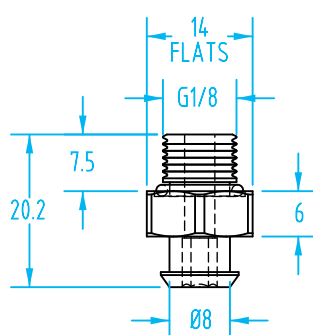

Nipples for Schmalz Vacuum Cups – Size 030 & 040

Nipple Size 030

Size 030 Schmalz Vacuum Cup Nipples

Quick#	Part#	Nipple Type	Nipple Size	Price
8732	GSF-030-M5M	Male M5	030	$3.73
8733	GSF-030-M5F	Female M5		$3.23
8766	GSF-030-G18M	Male G1/8"		$2.84
8767	GSF-030-G18F	Female G1/8"		$2.74

Nipple Size 040

#8735

Size 040 Schmalz Vacuum Cup Nipples

Quick#	Part#	Thread	Nipple Size	Price
8768	GSF-040-M5M	Male M5	040	$3.73
8735	GSF-040-G18M	Male G1/8"		$3.73
8736	GSF-040-G18F	Female G1/8"		$3.39
8740	GSF-040-G14M	Male G1/4"		$7.86
8769	GSF-040-G14F	Female G1/4"		$7.25