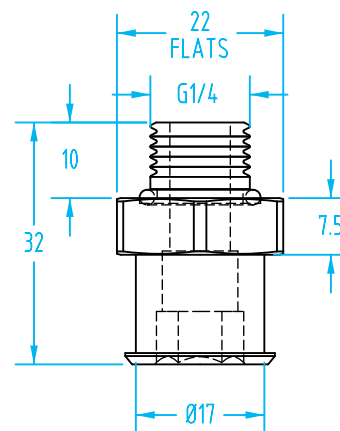

#### Size 065 Schmalz Vacuum Cup Nipples

Quick#	Part#	Thread	Nipple Size	Price
8749	GSF-065-G14M-L-MOD	Male G1/4" Two-Piece	065	\$7.20
8750	GSF-065-G14F-L-MOD	Female G1/4" Two-Piece		\$7.23

# Nipples for Schmalz Vacuum Cups – Size 080

## Nipple Size 080

#8773

#8774

#8775

#8776

#8777

#8778

### Size 080 Schmalz Vacuum Cup Nipples

Quick#	Part#	Thread	Nipple Size	Price
8773	GSF-080-G18M	Male G1/8"	080	\$5.35
8774	GSF-080-G18F	Female G1/8"		\$5.25
8775	GSF-080-G14M	Male G1/4"		\$5.35
8776	GSF-080-G14F	Female G1/4"		\$5.25
8777	GSF-080-G38M	Male G3/8"		\$5.35
8778	GSF-080-G38F	Female G3/8"		\$5.45