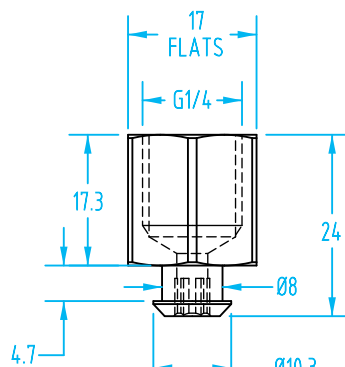

### Nipple Size 040

#8768

#8735

#8736

#8740

#8769

#### Size 040 Schmalz Vacuum Cup Nipples

Quick#	Part#	Thread	Nipple Size	Price
8768	GSF-040-M5M	Male M5	040	\$3.73
8735	GSF-040-G18M	Male G1/8"		\$3.73
8736	GSF-040-G18F	Female G1/8"		\$3.39
8740	GSF-040-G14M	Male G1/4"		\$7.86
8769	GSF-040-G14F	Female G1/4"		\$7.25

## Nipples for Schmalz Vacuum Cups – Size 050 & 065

(Dimensioned drawings shown full scale)