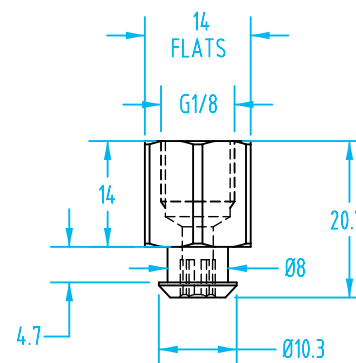

#### Size 030 Schmalz Vacuum Cup Nipples

Quick#	Part#	Nipple Type	Nipple Size	Price
8732	GSF-030-M5M	Male M5	030	\$3.73
8733	GSF-030-M5F	Female M5		\$3.23
8766	GSF-030-G18M	Male G1/8"		\$2.84
8767	GSF-030-G18F	Female G1/8"		\$2.74

### Nipple Size 040

#8768

#8735

#8736

#8740

#8769

#### Size 040 Schmalz Vacuum Cup Nipples

Quick#	Part#	Thread	Nipple Size	Price
8768	GSF-040-M5M	Male M5	040	\$3.73
8735	GSF-040-G18M	Male G1/8"		\$3.73
8736	GSF-040-G18F	Female G1/8"		\$3.39
8740	GSF-040-G14M	Male G1/4"		\$7.86
8769	GSF-040-G14F	Female G1/4"		\$7.25