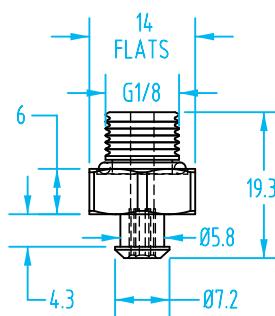

### Nipple Size 030

#8732

#8733

#8766

#8767

#### Size 030 Schmalz Vacuum Cup Nipples

Quick#	Part#	Nipple Type	Nipple Size	Price
8732	GSF-030-M5M	Male M5	030	\$3.73
8733	GSF-030-M5F	Female M5		\$3.23
8766	GSF-030-G18M	Male G1/8"		\$2.84
8767	GSF-030-G18F	Female G1/8"		\$2.74

#### Size 040 Schmalz Vacuum Cup Nipples

Quick#	Part#	Thread	Nipple Size	Price
8768	GSF-040-M5M	Male M5	040	\$3.73
8735	GSF-040-G18M	Male G1/8"		\$3.73
8736	GSF-040-G18F	Female G1/8"		\$3.39
8740	GSF-040-G14M	Male G1/4"		\$7.86
8769	GSF-040-G14F	Female G1/4"		\$7.25