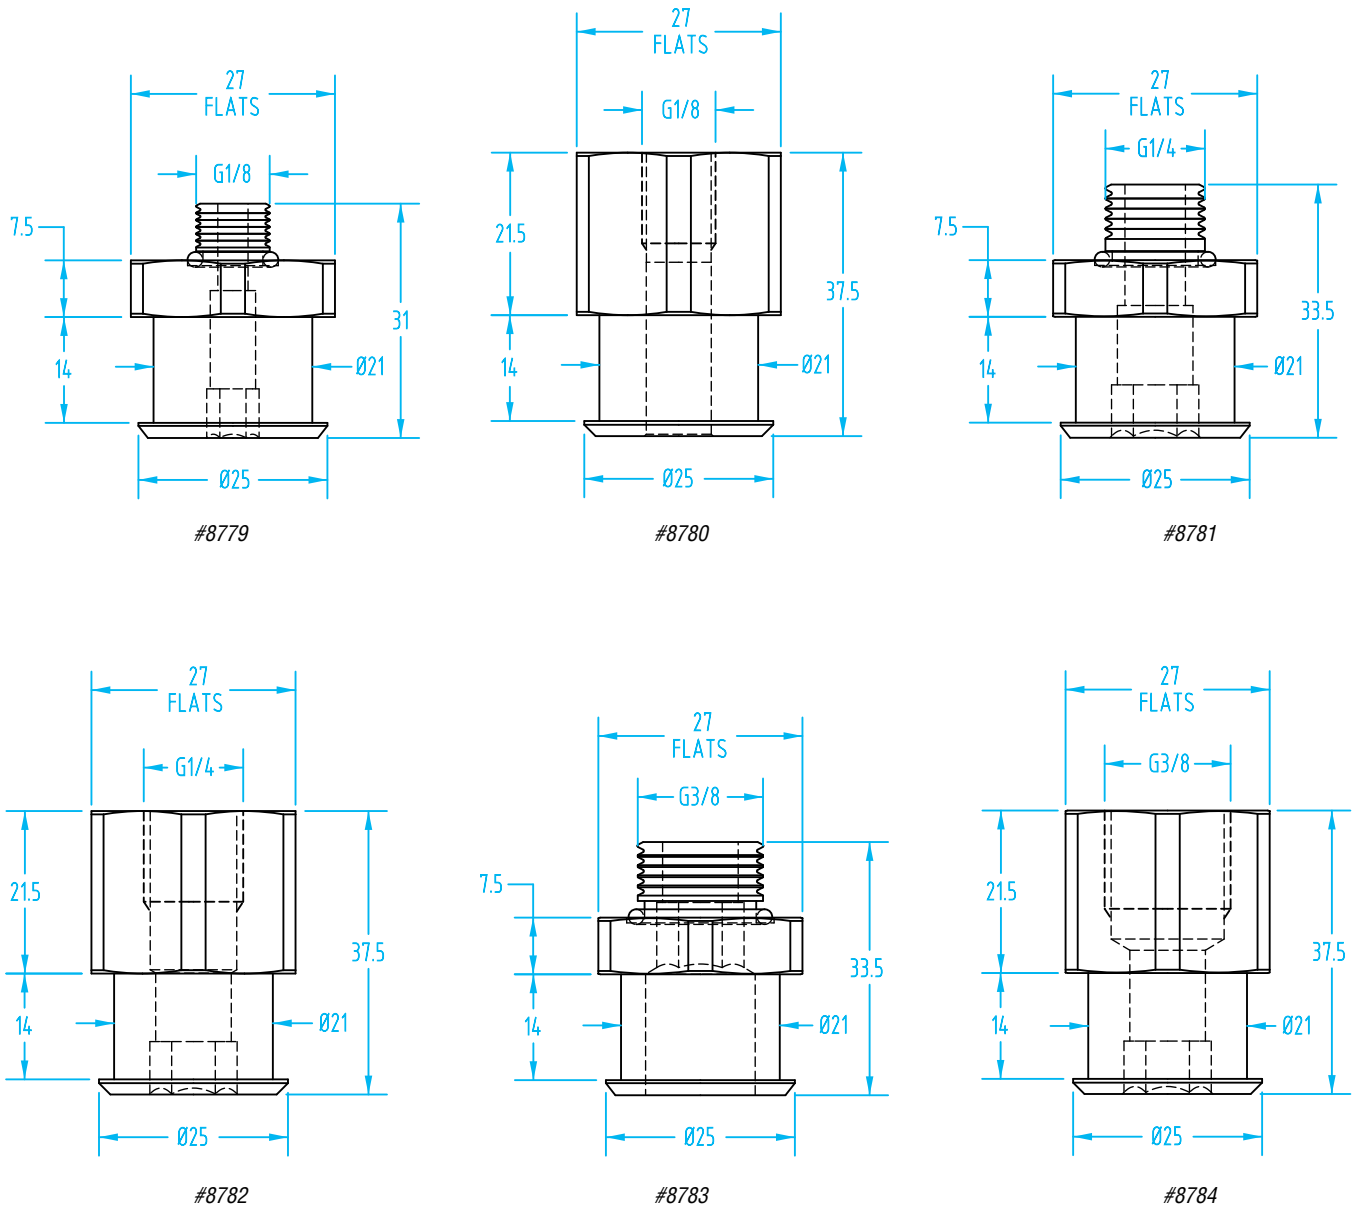

Nipples for Schmalz Vacuum Cups – Size 090

(Dimensioned drawings shown full scale)

Nipple Size 090

Size 090 Schmalz Vacuum Cup Nipples

Quick#	Part#	Thread	Nipple Size	Price
8779	GSF-090-G18M	Male G1/8"	090	$6.62
8780	GSF-090-G18F	Female G1/8"		$6.44
8781	GSF-090-G14M	Male G1/4"		$6.62
8782	GSF-090-G14F	Female G1/4"		$6.44
8783	GSF-090-G38M	Male G3/8"		$6.41
8784	GSF-090-G38F	Female G3/8"		$6.44

- CU
- QC
- VG
- **VC**
- VA
- SG
- GR
- MT
- AC
- CS
- CC