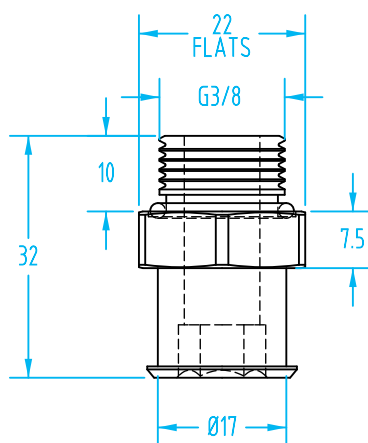

## Nipple Size 080

#8773

#8774

#8775

#8776

#8777

#8778

### Size 080 Schmalz Vacuum Cup Nipples

Quick#	Part#	Thread	Nipple Size	Price
8773	GSF-080-G18M	Male G1/8"	080	\$5.35
8774	GSF-080-G18F	Female G1/8"		\$5.25
8775	GSF-080-G14M	Male G1/4"		\$5.35
8776	GSF-080-G14F	Female G1/4"		\$5.25
8777	GSF-080-G38M	Male G3/8"		\$5.35
8778	GSF-080-G38F	Female G3/8"		\$5.45