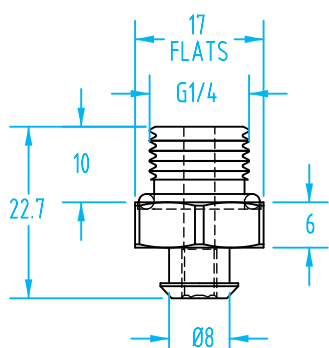

### Nipple Size 040

#8768

#8735

#8736

#8740

#8769

#### Size 040 Schmalz Vacuum Cup Nipples

Quick#	Part#	Thread	Nipple Size	Price
8768	GSF-040-M5M	Male M5	040	\$3.73
8735	GSF-040-G18M	Male G1/8"		\$3.73
8736	GSF-040-G18F	Female G1/8"		\$3.39
8740	GSF-040-G14M	Male G1/4"		\$7.86
8769	GSF-040-G14F	Female G1/4"		\$7.25