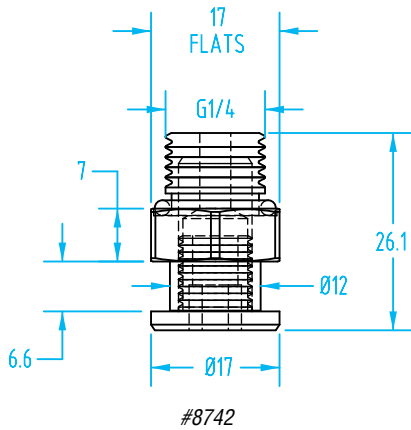

#### Size 030 Schmalz Vacuum Cup Nipples

Quick#	Part#	Nipple Type	Nipple Size	Price
8732	GSF-030-M5M	Male M5	030	\$3.73
8733	GSF-030-M5F	Female M5		\$3.23
8766	GSF-030-G18M	Male G1/8"		\$2.84
8767	GSF-030-G18F	Female G1/8"		\$2.74

### Nipple Size 040

#8768

#8735

#8736

#8740

#8769

#### Size 040 Schmalz Vacuum Cup Nipples

Quick#	Part#	Thread	Nipple Size	Price
8768	GSF-040-M5M	Male M5	040	\$3.73
8735	GSF-040-G18M	Male G1/8"		\$3.73
8736	GSF-040-G18F	Female G1/8"		\$3.39
8740	GSF-040-G14M	Male G1/4"		\$7.86
8769	GSF-040-G14F	Female G1/4"		\$7.25

### Nipple Size 050