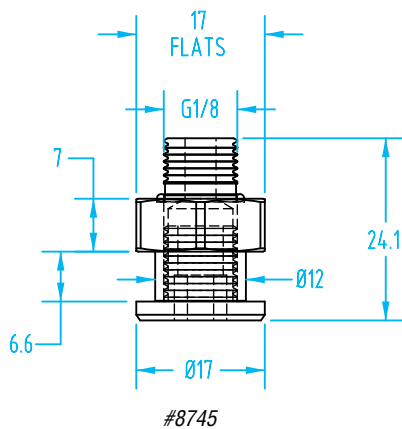

Nipples for Schmalz Vacuum Cups – Size 050 & 065

(Dimensioned drawings shown full scale)

Nipple Size 050

Size 050 Schmalz Vacuum Cup Nipples

Quick#	Part#	Thread	Nipple Size	Price
8742	GSF-050-G14M-MOD	Male G1/4" Two-Piece	050	$5.89
8743	GSF-050-G14F-MOD	Female G1/4" Two-Piece		$5.64
8744	GSF-050-G18F	Female G1/8"		$3.35
8745	GSF-050-G18M-MOD	Male G1/8" Two-Piece		$5.78

Use Quick#s for easy online ordering.