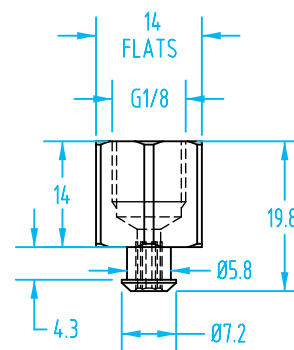

### Nipple Size 030

#8732

#8733

#8766

#8767

#### Size 030 Schmalz Vacuum Cup Nipples

Quick#	Part#	Nipple Type	Nipple Size	Price
8732	GSF-030-M5M	Male M5	030	\$3.73
8733	GSF-030-M5F	Female M5		\$3.23
8766	GSF-030-G18M	Male G1/8"		\$2.84
8767	GSF-030-G18F	Female G1/8"		\$2.74

#### Size 040 Schmalz Vacuum Cup Nipples

Quick#	Part#	Thread	Nipple Size	Price
8768	GSF-040-M5M	Male M5	040	\$3.73
8735	GSF-040-G18M	Male G1/8"		\$3.73
8736	GSF-040-G18F	Female G1/8"		\$3.39
8740	GSF-040-G14M	Male G1/4"		\$7.86
8769	GSF-040-G14F	Female G1/4"		\$7.25