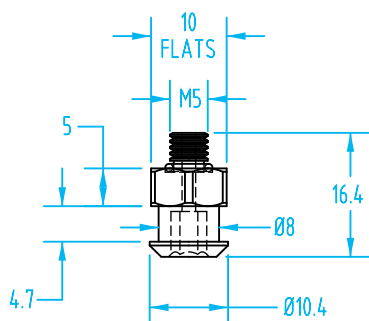

Nipple Size 040

#8768