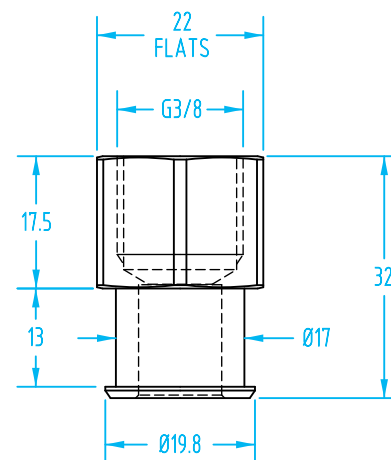

## Nipple Size 080

#8773

#8774

#8775

#8776

#8777

#8778

### Size 080 Schmalz Vacuum Cup Nipples

Quick#	Part#	Thread	Nipple Size	Price
8773	GSF-080-G18M	Male G1/8"	080	\$5.35
8774	GSF-080-G18F	Female G1/8"		\$5.25
8775	GSF-080-G14M	Male G1/4"		\$5.35
8776	GSF-080-G14F	Female G1/4"		\$5.25
8777	GSF-080-G38M	Male G3/8"		\$5.35
8778	GSF-080-G38F	Female G3/8"		\$5.45

## Nipples for Schmalz Vacuum Cups – Size 090

(Dimensioned drawings shown full scale)