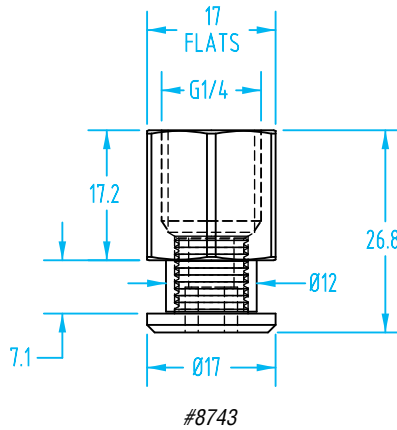

#### Size 030 Schmalz Vacuum Cup Nipples

Quick#	Part#	Nipple Type	Nipple Size	Price
8732	GSF-030-M5M	Male M5	030	\$3.73
8733	GSF-030-M5F	Female M5		\$3.23
8766	GSF-030-G18M	Male G1/8"		\$2.84
8767	GSF-030-G18F	Female G1/8"		\$2.74

### Nipple Size 040

#8768

#8735

#8736

#8740

#8769

#### Size 040 Schmalz Vacuum Cup Nipples

Quick#	Part#	Thread	Nipple Size	Price
8768	GSF-040-M5M	Male M5	040	\$3.73
8735	GSF-040-G18M	Male G1/8"		\$3.73
8736	GSF-040-G18F	Female G1/8"		\$3.39
8740	GSF-040-G14M	Male G1/4"		\$7.86
8769	GSF-040-G14F	Female G1/4"		\$7.25

### Nipple Size 050