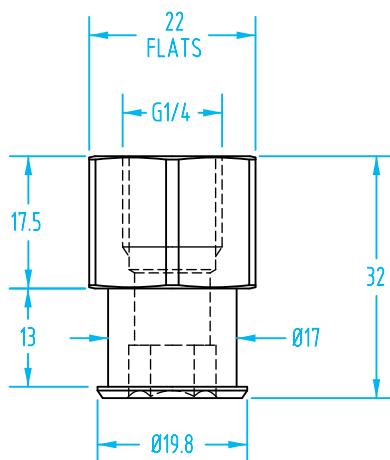

## Nipple Size 080

#8773

#8774

#8775

#8776

#8777

#8778

### Size 080 Schmalz Vacuum Cup Nipples

Quick#	Part#	Thread	Nipple Size	Price
8773	GSF-080-G18M	Male G1/8"	080	\$5.35
8774	GSF-080-G18F	Female G1/8"		\$5.25
8775	GSF-080-G14M	Male G1/4"		\$5.35
8776	GSF-080-G14F	Female G1/4"		\$5.25
8777	GSF-080-G38M	Male G3/8"		\$5.35
8778	GSF-080-G38F	Female G3/8"		\$5.45