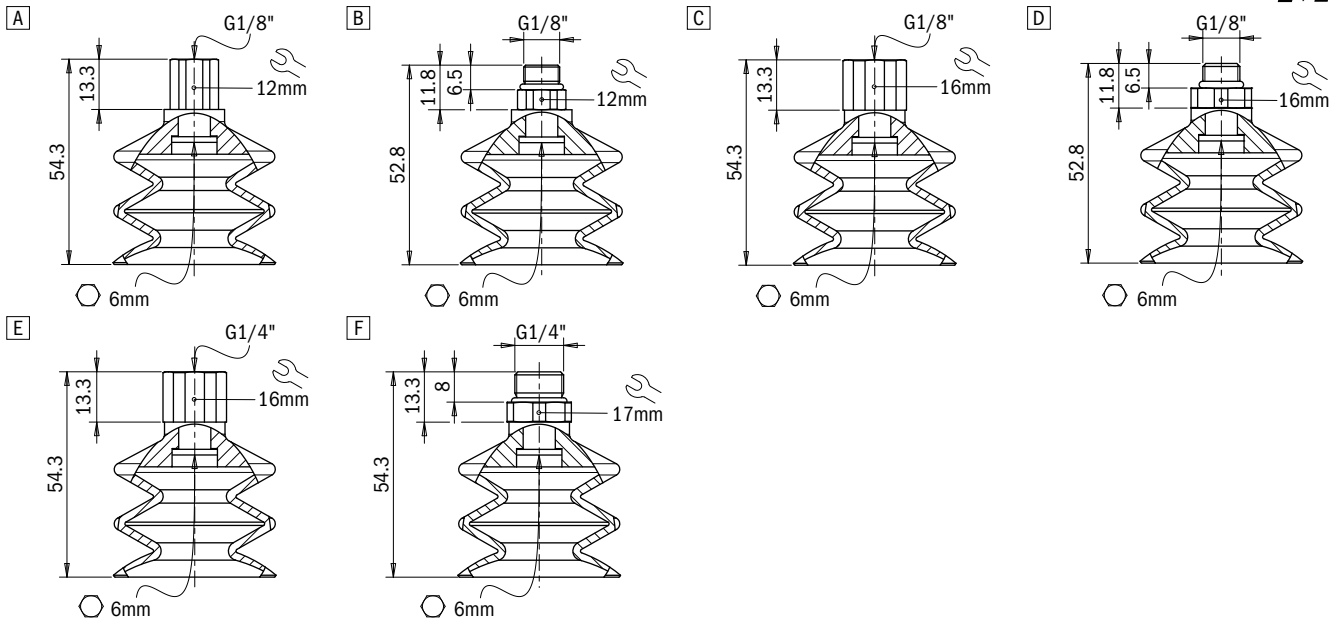

Application example

Technical data

Material	Lifting force [N] perpendicular to the surface, at various vacuum levels			Lifting force [N] parallel to the surface, at various vacuum levels			Volume [cm ³]	Min curve radius [mm]	Max vert. movement [mm]	Suction cup weight [g]
	-20 kPa	-60 kPa	-90 kPa	-20 kPa	-60 kPa	-90 kPa				
SIL 50 FDA	25.2	70.2	85.5	—	—	—	19	75	20	15.8

Technical features

Material	Color	Hardness	Temperature range
Silicone, FDA SIL	Transparent	50 Shore	-94 - +392 °F

Identification codes

Drawing	Alphanumeric code	Suction cups with fitting	Order code
A	VG.LB42F.50.G18F.E12	VG.LB42 suction cup, FDA-compliant silicone, 50 Shore, G1/8" female, 12 mm hex	2321764
B	VG.LB42F.50.G18M.E12	VG.LB42 suction cup, FDA-compliant silicone, 50 Shore, G1/8" male, 12 mm hex	2321766
C	VG.LB42F.50.G18F.E16	VG.LB42 suction cup, FDA-compliant silicone, 50 Shore, G1/8" female, 16 mm hex	2321767
D	VG.LB42F.50.G18M.E16	VG.LB42 suction cup, FDA-compliant silicone, 50 Shore, G1/8" male, 16 mm hex	2321768
E	VG.LB42F.50.G14F.E16	VG.LB42 suction cup, FDA-compliant silicone, 50 Shore, G1/4" female, 16 mm hex	2321769
F	VG.LB42F.50.G14M.E17	VG.LB42 suction cup, FDA-compliant silicone, 50 Shore, G1/4" male, 17 mm hex	2321770

Identification codes

Drawing	Alphanumeric code	Suction cups	Order code
A	VG.LB42F.50	VG.LB42 suction cup, FDA-compliant silicone, 50 Shore	2321765

Click for Pricing & Add to Cart

Identification codes

Drawing	Alphanumeric code	Fittings	Order code
A	FT.G18F.E12	G1/8" female fitting, 12 mm hex	2321422
B	FT.G18M.E12	G1/8" male fitting, 12 mm hex	2321424
C	FT.G18F.E16	G1/8" female fitting, 16 mm hex	2321426
D	FT.G18M.E16	G1/8" male fitting, 16 mm hex	2321428
E	FT.G14F.E16	G1/4" female fitting, 16 mm hex	2321430
F	FT.G14M.E17	G1/4" male fitting, 17 mm hex	2321432