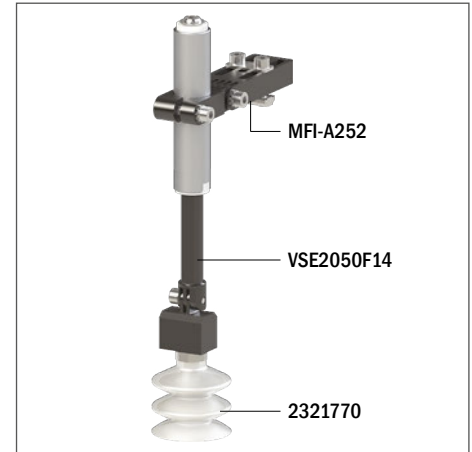

Application example