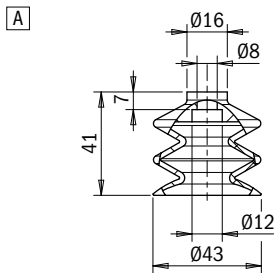

Technical features

Material	Color	Hardness	Temperature range
Silicone, FDA SIL	Transparent	50 Shore	-94 - +392 °F

Identification codes

Drawing	Alphanumeric code	Suction cups with fitting	Order code
A	VG.LB42F.50.G18F.E12	VG.LB42 suction cup, FDA-compliant silicone, 50 Shore, G1/8" female, 12 mm hex	2321764
B	VG.LB42F.50.G18M.E12	VG.LB42 suction cup, FDA-compliant silicone, 50 Shore, G1/8" male, 12 mm hex	2321766
C	VG.LB42F.50.G18F.E16	VG.LB42 suction cup, FDA-compliant silicone, 50 Shore, G1/8" female, 16 mm hex	2321767
D	VG.LB42F.50.G18M.E16	VG.LB42 suction cup, FDA-compliant silicone, 50 Shore, G1/8" male, 16 mm hex	2321768
E	VG.LB42F.50.G14F.E16	VG.LB42 suction cup, FDA-compliant silicone, 50 Shore, G1/4" female, 16 mm hex	2321769
F	VG.LB42F.50.G14M.E17	VG.LB42 suction cup, FDA-compliant silicone, 50 Shore, G1/4" male, 17 mm hex	2321770

Identification codes

Drawing	Alphanumeric code	Suction cups	Order code
A	VG.LB42F.50	VG.LB42 suction cup, FDA-compliant silicone, 50 Shore	2321765

Click for Pricing & Add to Cart

Identification codes

Drawing	Alphanumeric code	Fittings	Order code
A	FT.G18F.E12	G1/8" female fitting, 12 mm hex	2321422
B	FT.G18M.E12	G1/8" male fitting, 12 mm hex	2321424
C	FT.G18F.E16	G1/8" female fitting, 16 mm hex	2321426
D	FT.G18M.E16	G1/8" male fitting, 16 mm hex	2321428
E	FT.G14F.E16	G1/4" female fitting, 16 mm hex	2321430
F	FT.G14M.E17	G1/4" male fitting, 17 mm hex	2321432