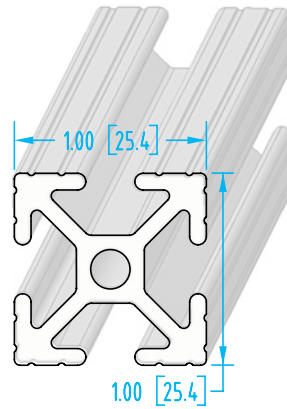

80/20 Profile

(Dimensioned drawings shown full scale)
Dimensioned drawings shown in Inches & (mm).

Save on Shipping Costs!

Order 39.5" profiles to save on shipping costs. (79" profiles ship UPS oversized and will cost approximately 2½ times as much to ship compared to 39.5" profiles.)

#4990 & #4991

#4992 & #4993

#4994

Slotted Aluminum Profile

Quick#	Part#	Size	Wt.	Price
4990	GCP-8020-1010-1M	1" x 1" x 39.5"	739g	\$17.41
4991	GCP-8020-1010-2M	1" x 1" x 79.0"	1478g	\$32.02
4992	GCP-8020-1020-1M	1" x 2" x 39.5"	1399g	\$27.28
4993	GCP-8020-1020-2M	1" x 2" x 79.0"	2798g	\$51.77
4994	GSP-8020-1030-2M	1" x 3" x 79.0"	3813g	\$69.15

Double (M6) T-Nut Options for Eoat Brackets

Quick#	Part#	Description	Hole Spacing	Quantity	Price
4929	GSC-8020-4929	M6 Double T-Nut (25mm long)	15mm	Individually (E)	CALL OR CLICK Q# FOR PRICE
4930	GSC-8020-4930	M6 Double T-Nut (30mm long)	20mm	Individually (E)	
4931	GSC-8020-4931	M6 Double T-Nut (35mm long)	25mm	Individually (E)	
4932	GSC-8020-4932	M6 Double T-Nut (40mm long)	30mm	Individually (E)	
4933	GSC-8020-4933	M6 Double T-Nut (50mm long)	40mm	Individually (E)	