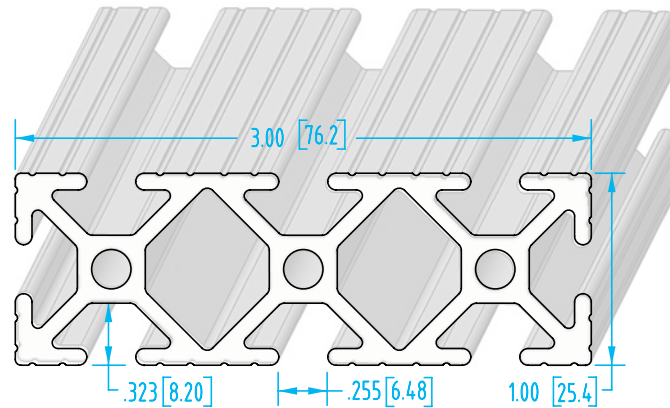

80/20 Profile

(Dimensioned drawings shown full scale)
Dimensioned drawings shown in Inches & (mm).

Save on Shipping Costs!

Order 39.5" profiles to save on shipping costs. (79" profiles ship UPS oversized and will cost approximately 2½ times as much to ship compared to 39.5" profiles.)

#4990 & #4991

#4992 & #4993

#4994

Slotted Aluminum Profile

Quick#	Part#	Size	Wt.	Price
4990	GCP-8020-1010-1M	1" x 1" x 39.5"	739g	\$17.41
4991	GCP-8020-1010-2M	1" x 1" x 79.0"	1478g	\$32.02
4992	GCP-8020-1020-1M	1" x 2" x 39.5"	1399g	\$27.28
4993	GCP-8020-1020-2M	1" x 2" x 79.0"	2798g	\$51.77
4994	GSP-8020-1030-2M	1" x 3" x 79.0"	3813g	\$69.15

Use Quick#s for easy online ordering.

Profile End Caps

Quick#	Part#	Size	Price (each)
4925	GSC-8020-2015	1010 End Cap	\$1.60
4926	GSC-8020-2025	1020 End Cap	\$2.23
4927	GSC-8020-2026	1030 End Cap	\$2.20

Double (M6) T-Nut Options for Eoat Brackets

Quick#	Part#	Description	Hole Spacing	Quantity	Price
4929	GSC-8020-4929	M6 Double T-Nut (25mm long)	15mm	Individually (E)	CALL OR CLICK Q# FOR PRICE
4930	GSC-8020-4930	M6 Double T-Nut (30mm long)	20mm	Individually (E)	
4931	GSC-8020-4931	M6 Double T-Nut (35mm long)	25mm	Individually (E)	
4932	GSC-8020-4932	M6 Double T-Nut (40mm long)	30mm	Individually (E)	
4933	GSC-8020-4933	M6 Double T-Nut (50mm long)	40mm	Individually (E)	