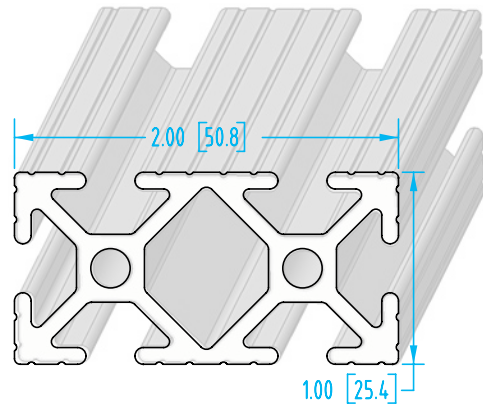

80/20 Profile

(Dimensioned drawings shown full scale)
Dimensioned drawings shown in Inches & (mm).

Save on Shipping Costs!

Order 39.5" profiles to save on shipping costs. (79" profiles ship UPS oversized and will cost approximately 2½ times as much to ship compared to 39.5" profiles.)

#4990 & #4991

#4992 & #4993

#4994

Slotted Aluminum Profile

Quick#	Part#	Size	Wt.	Price
4990	GCP-8020-1010-1M	1" x 1" x 39.5"	739g	\$17.41
4991	GCP-8020-1010-2M	1" x 1" x 79.0"	1478g	\$32.02
4992	GCP-8020-1020-1M	1" x 2" x 39.5"	1399g	\$27.28
4993	GCP-8020-1020-2M	1" x 2" x 79.0"	2798g	\$51.77
4994	GSP-8020-1030-2M	1" x 3" x 79.0"	3813g	\$69.15

Use Quick#s for easy online ordering.

Profile End Caps

Quick#	Part#	Size	Price (each)
4925	GSC-8020-2015	1010 End Cap	\$1.60
4926	GSC-8020-2025	1020 End Cap	\$2.23
4927	GSC-8020-2026	1030 End Cap	\$2.20

Double (M6) T-Nut Options for Eoat Brackets

Quick#	Part#	Description	Hole Spacing	Quantity	Price
4929	GSC-8020-4929	M6 Double T-Nut (25mm long)	15mm	Individually (E)	CALL OR CLICK Q# FOR PRICE
4930	GSC-8020-4930	M6 Double T-Nut (30mm long)	20mm	Individually (E)	
4931	GSC-8020-4931	M6 Double T-Nut (35mm long)	25mm	Individually (E)	
4932	GSC-8020-4932	M6 Double T-Nut (40mm long)	30mm	Individually (E)	
4933	GSC-8020-4933	M6 Double T-Nut (50mm long)	40mm	Individually (E)	