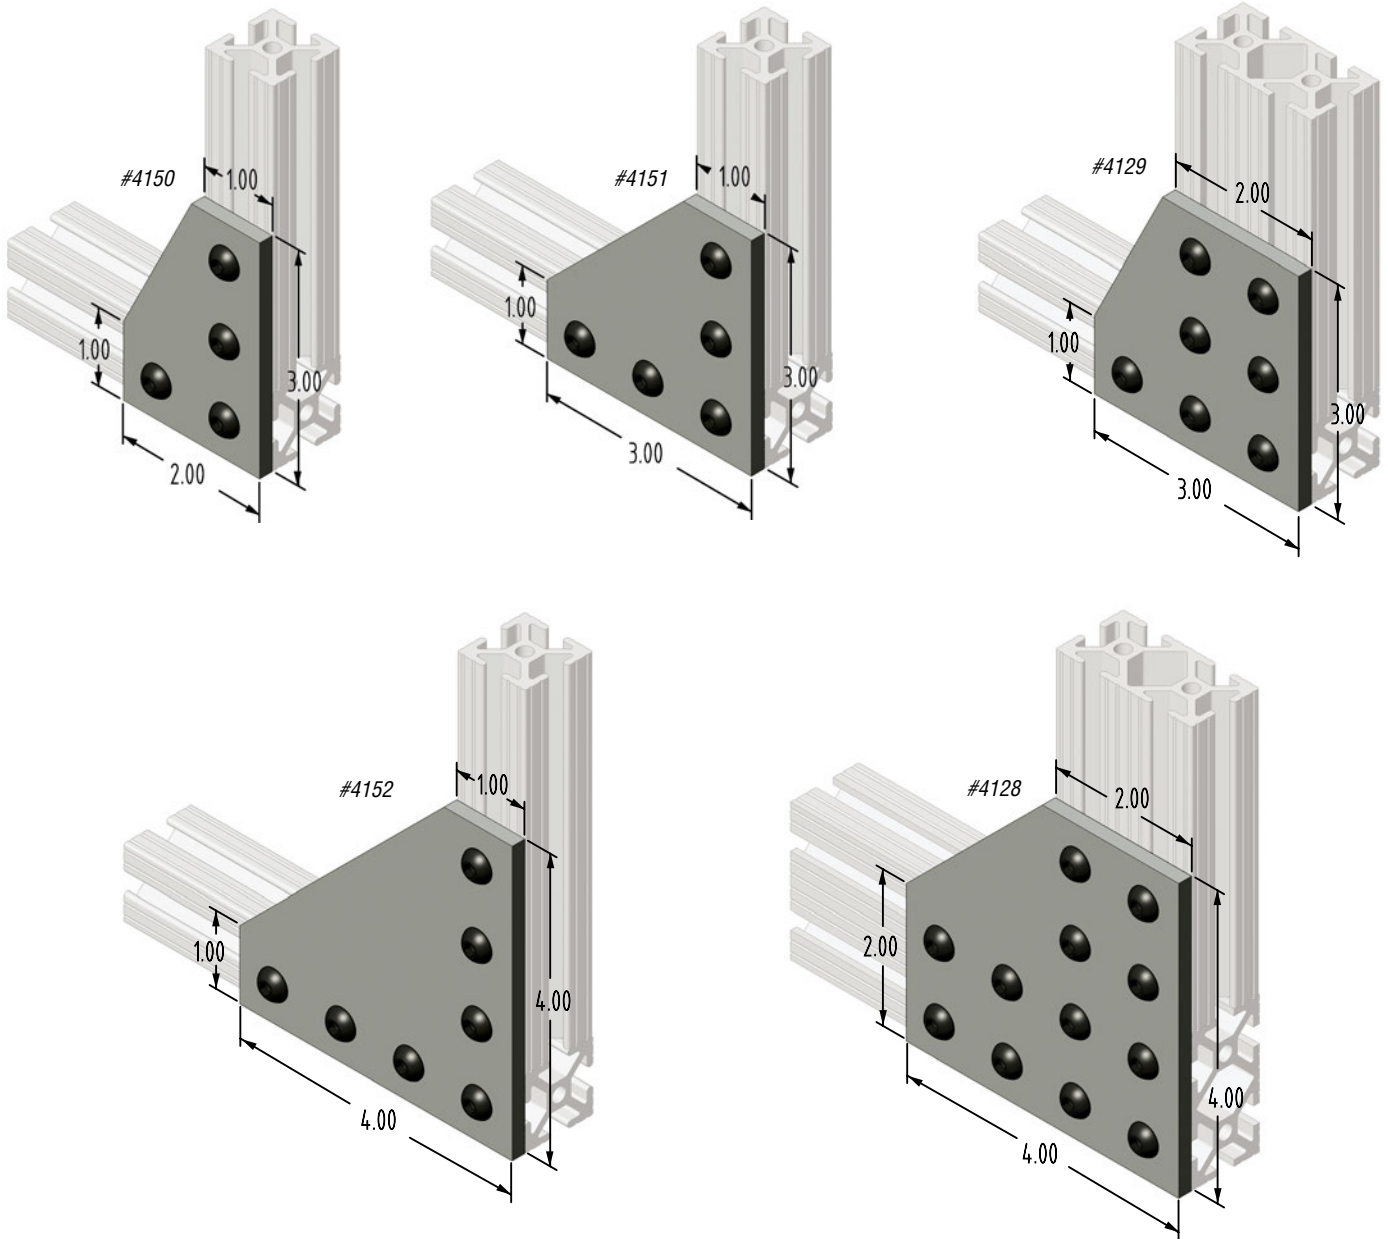

80/20 Flat Brackets

Order fasteners separately.

Quick#	Part#	Inch fasteners	Metric fasteners	Wt.	Price
4112	GSC-8020-4112	1/4"-20 x 1/2"	M6 x 12mm	91g	\$12.18
4117	GSC-8020-4117	1/4"-20 x 1/2"	M6 x 12mm	27g	\$7.17
4118	GSC-8020-4118	1/4"-20 x 1/2"	M6 x 12mm	20g	\$6.43
4140	GSC-8020-4140	1/4"-20 x 1/2"	M6 x 12mm	54g	\$10.15
4166	GSC-8020-4166	1/4"-20 x 1/2"	M6 x 12mm	48g	\$8.07
4167	GSC-8020-4167	1/4"-20 x 1/2"	M6 x 12mm	50g	\$7.17

All brackets on this page are 3/16" thick. Additional Bracket Styles Available, Call EMI
Quick# 4167 is a square bracket (2"x2") with 4 holes.

80/20 Flat Brackets

Order fasteners separately.

Quick#	Part#	Inch fasteners	Metric fasteners	Wt.	Price
4128	GSC-8020-4128	1/4"-20 x 1/2"	M6 x 12mm	109g	\$16.12
4129	GSC-8020-4129	1/4"-20 x 1/2"	M6 x 12mm	61g	\$10.75
4150	GSC-8020-4150	1/4"-20 x 1/2"	M6 x 12mm	41g	\$7.62
4151	GSC-8020-4151	1/4"-20 x 1/2"	M6 x 12mm	57g	\$9.42
4152	GSC-8020-4152	1/4"-20 x 1/2"	M6 x 12mm	91g	\$11.43

All brackets on this page are 3/16" thick. Additional Bracket Styles Available, Call EMI