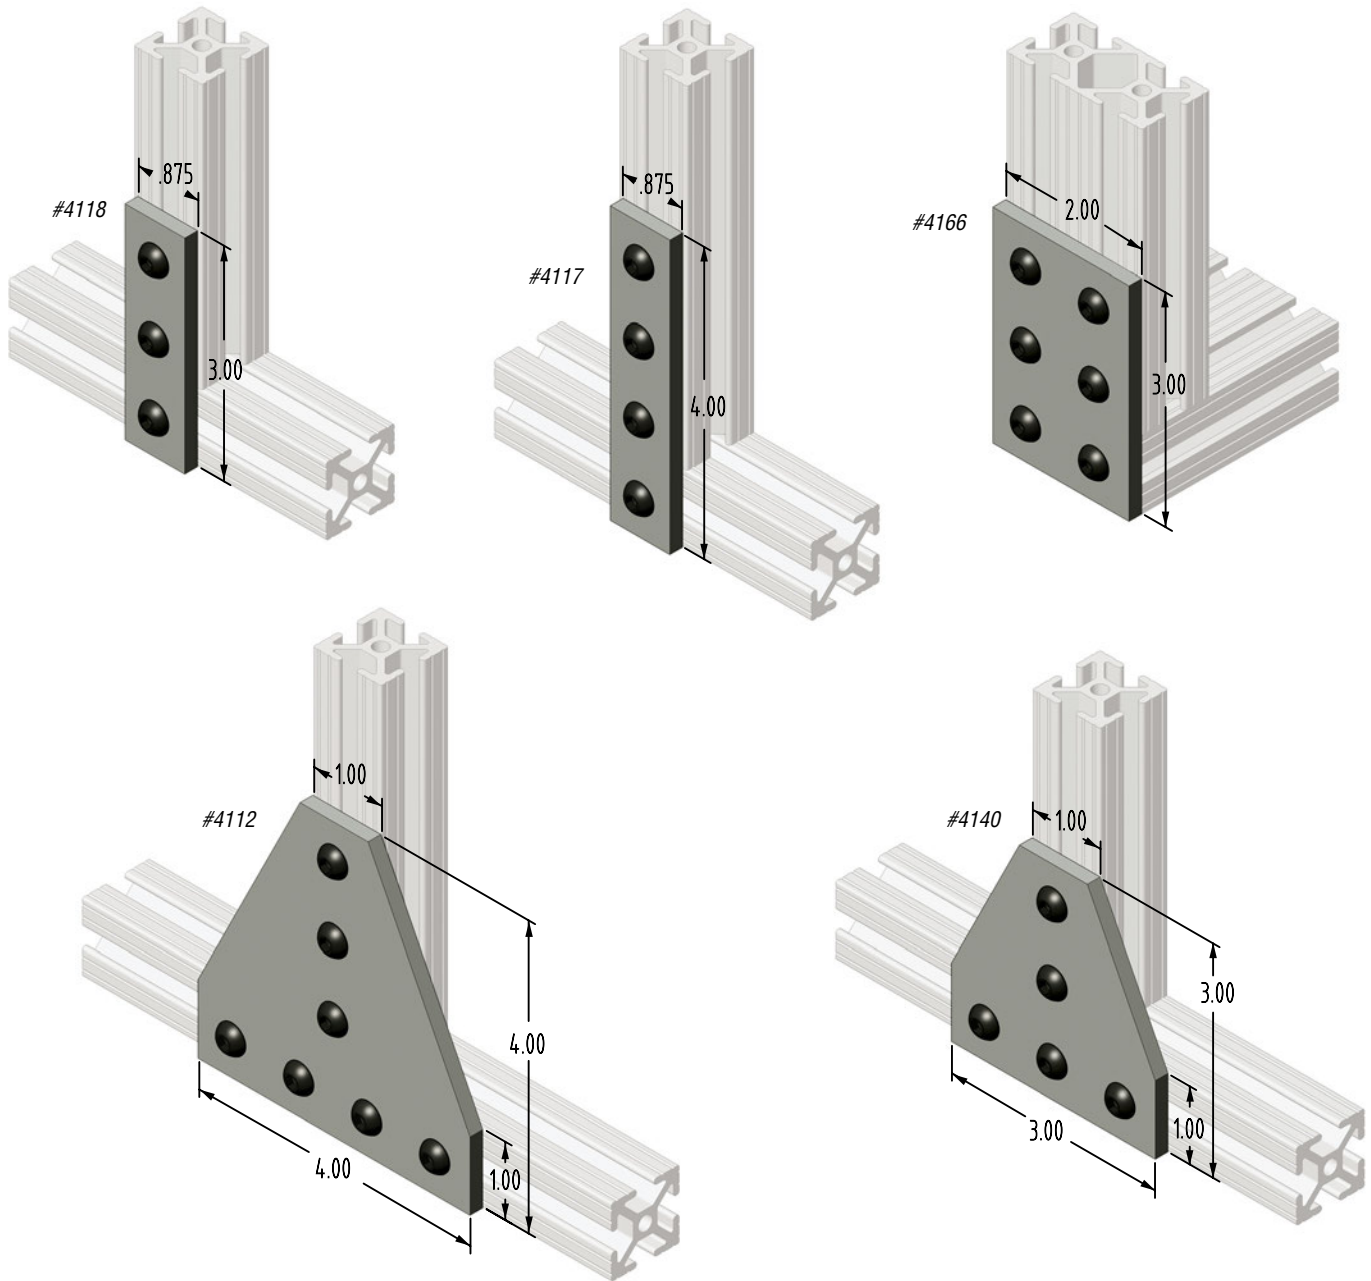

80/20 Flat Brackets

Order fasteners separately.

Quick#	Part#	Inch fasteners	Metric fasteners	Wt.	Price
4112	GSC-8020-4112	1/4"-20 x 1/2"	M6 x 12mm	91g	\$12.18
4117	GSC-8020-4117	1/4"-20 x 1/2"	M6 x 12mm	27g	\$7.17
4118	GSC-8020-4118	1/4"-20 x 1/2"	M6 x 12mm	20g	\$6.43
4140	GSC-8020-4140	1/4"-20 x 1/2"	M6 x 12mm	54g	\$10.15
4166	GSC-8020-4166	1/4"-20 x 1/2"	M6 x 12mm	48g	\$8.07
4167	GSC-8020-4167	1/4"-20 x 1/2"	M6 x 12mm	50g	\$7.17

All brackets on this page are 3/16" thick. Additional Bracket Styles Available, Call EMI
Quick# 4167 is a square bracket (2"x2") with 4 holes.

80/20 Flat Brackets

Order fasteners separately.

Quick#	Part#	Inch fasteners	Metric fasteners	Wt.	Price
4128	GSC-8020-4128	1/4"-20 x 1/2"	M6 x 12mm	109g	\$16.12
4129	GSC-8020-4129	1/4"-20 x 1/2"	M6 x 12mm	61g	\$10.75
4150	GSC-8020-4150	1/4"-20 x 1/2"	M6 x 12mm	41g	\$7.62
4151	GSC-8020-4151	1/4"-20 x 1/2"	M6 x 12mm	57g	\$9.42
4152	GSC-8020-4152	1/4"-20 x 1/2"	M6 x 12mm	91g	\$11.43

All brackets on this page are 3/16" thick. Additional Bracket Styles Available, Call EMI