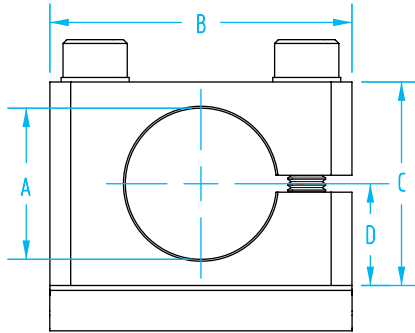

Cross Connector Clamp

#3094

Cross Connector Clamp

Quick#	Part#	>ASS< #	Price	A	B	C	D	T	Wt.
3092	KVB10L/X	1-115-05-00	\$10.50	10	25	14	7	10	20g
3093	KVB14X	1-115-15-00	\$15.23	14	32	19	9	12	32g
3094	KVB20X	1-115-20-00	\$15.23	20	38	26	12	15	52g
3096	KVB20J	1-115-27-00	\$19.95	20	40	29	13	20	71g
3097	KVB30J	1-115-37-00	\$21.00	30	50	34	17	20	87g

Use with profile size

T=Thickness

Application Examples