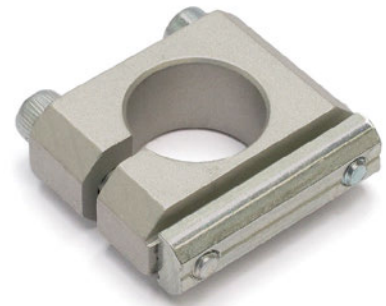

Cross Connector Clamp

#3094

Cross Connector Clamp

Quick#	Part#	>ASS< #	Price	A	B	C	D	T	Wt.
3092	KVB10L/X	1-115-05-00	\$10.50	10	25	14	7	10	20g
3093	KVB14X	1-115-15-00	\$15.23	14	32	19	9	12	32g
3094	KVB20X	1-115-20-00	\$15.23	20	38	26	12	15	52g
3096	KVB20J	1-115-27-00	\$19.95	20	40	29	13	20	71g
3097	KVB30J	1-115-37-00	\$21.00	30	50	34	17	20	87g

Use with profile size

T=Thickness

Application Examples