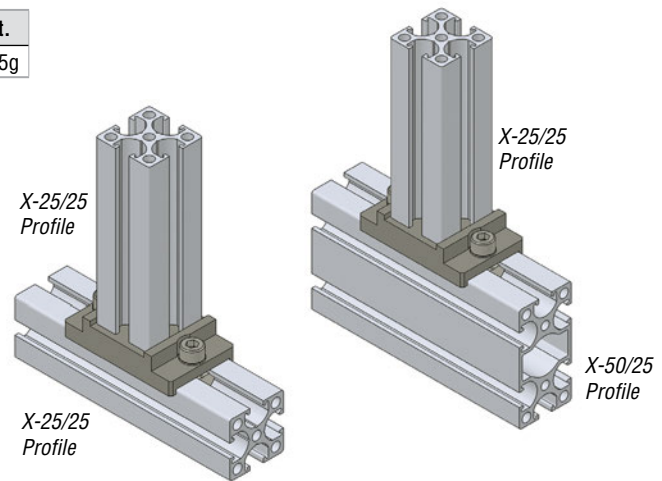

Profile End Joint Connector

(Dimensioned drawings shown full scale)

90° Profile End Joint Connector

Quick#	Part#	>ASS< #	Price	Wt.
3486	SVB25-25X	1-122-05-00	\$27.83	60.5g

This profile connector provides a very strong and adjustable connection between the butt-end of a profile along the length of another profile. When using this with rectangular profiles (such as 50/25X) be mindful of the orientation of the profiles.

90° Profile End Joint Connector

Quick#	Part#	>ASS< #	Price	Wt.
3487	SVB25-50/25X	1-122-10-00	\$29.40	78g

Profile End Joint Connector

(Dimensioned drawings shown full scale)

90° Profile End Joint Connector

Quick#	Part#	>ASS< #	Price	Wt.
3488	SVB50/25X	1-122-15-00	\$30.45	100g

Use Quick#s for easy online ordering.

90° Profile End Joint Connector

Quick#	Part#	>ASS< #	Price	Wt.
3489	SVB50/25-50/25X	1-122-20-00	\$32.03	134g