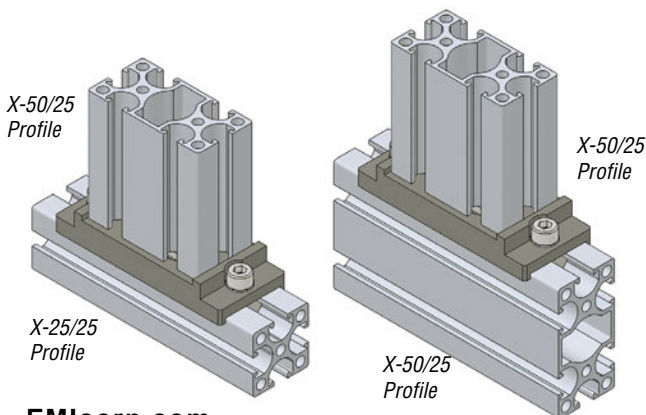

Profile End Joint Connector

(Dimensioned drawings shown full scale)

90° Profile End Joint Connector

Quick#	Part#	>ASS< #	Price	Wt.
3486	SVB25-25X	1-122-05-00	\$27.83	60.5g

This profile connector provides a very strong and adjustable connection between the butt-end of a profile along the length of another profile. When using this with rectangular profiles (such as 50/25X) be mindful of the orientation of the profiles.

90° Profile End Joint Connector

Quick#	Part#	>ASS< #	Price	Wt.
3487	SVB25-50/25X	1-122-10-00	\$29.40	78g

Profile End Joint Connector

(Dimensioned drawings shown full scale)

90° Profile End Joint Connector

Quick#	Part#	>ASS< #	Price	Wt.
3488	SVB50/25X	1-122-15-00	\$30.45	100g

Use Quick#s for easy online ordering.

90° Profile End Joint Connector

Quick#	Part#	>ASS< #	Price	Wt.
3489	SVB50/25-50/25X	1-122-20-00	\$32.03	134g