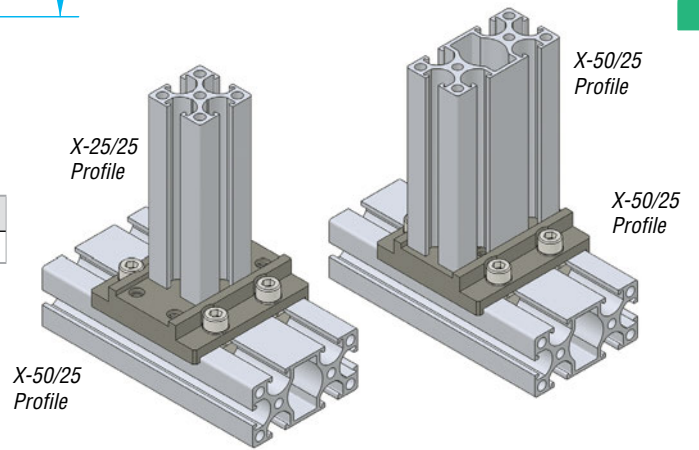

Profile End Joint Connector

(Dimensioned drawings shown full scale)

90° Profile End Joint Connector

Quick#	Part#	>ASS< #	Price	Wt.
3486	SVB25-25X	1-122-05-00	\$27.83	60.5g

This profile connector provides a very strong and adjustable connection between the butt-end of a profile along the length of another profile. When using this with rectangular profiles (such as 50/25X) be mindful of the orientation of the profiles.

90° Profile End Joint Connector

Quick#	Part#	>ASS< #	Price	Wt.
3487	SVB25-50/25X	1-122-10-00	\$29.40	78g

Profile End Joint Connector

(Dimensioned drawings shown full scale)

90° Profile End Joint Connector

Quick#	Part#	>ASS< #	Price	Wt.
3488	SVB50/25X	1-122-15-00	\$30.45	100g

Use Quick#s for easy online ordering.

90° Profile End Joint Connector

Quick#	Part#	>ASS< #	Price	Wt.
3489	SVB50/25-50/25X	1-122-20-00	\$32.03	134g