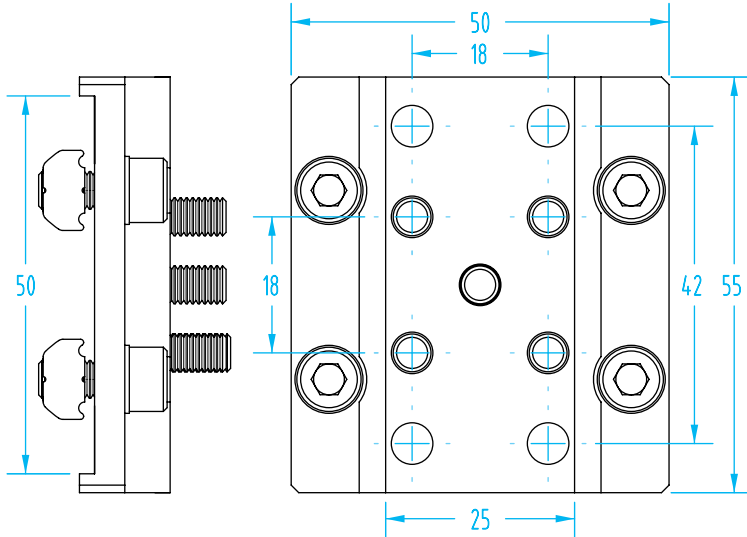

Profile End Joint Connector

(Dimensioned drawings shown full scale)

90° Profile End Joint Connector

Quick#	Part#	>ASS< #	Price	Wt.
3486	SVB25-25X	1-122-05-00	\$27.83	60.5g

This profile connector provides a very strong and adjustable connection between the butt-end of a profile along the length of another profile. When using this with rectangular profiles (such as 50/25X) be mindful of the orientation of the profiles.

90° Profile End Joint Connector

Quick#	Part#	>ASS< #	Price	Wt.
3487	SVB25-50/25X	1-122-10-00	\$29.40	78g

Profile End Joint Connector

(Dimensioned drawings shown full scale)

90° Profile End Joint Connector

Quick#	Part#	>ASS< #	Price	Wt.
3488	SVB50/25X	1-122-15-00	\$30.45	100g

Use Quick#s for easy online ordering.

90° Profile End Joint Connector

Quick#	Part#	>ASS< #	Price	Wt.
3489	SVB50/25-50/25X	1-122-20-00	\$32.03	134g