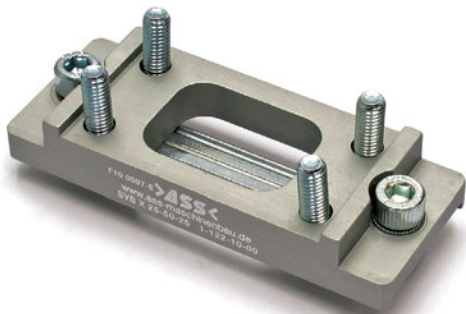

Profile End Joint Connector

(Dimensioned drawings shown full scale)

90° Profile End Joint Connector

Quick#	Part#	>ASS< #	Price	Wt.
3486	SVB25-25X	1-122-05-00	\$27.83	60.5g

This profile connector provides a very strong and adjustable connection between the butt-end of a profile along the length of another profile. When using this with rectangular profiles (such as 50/25X) be mindful of the orientation of the profiles.

90° Profile End Joint Connector

Quick#	Part#	>ASS< #	Price	Wt.
3487	SVB25-50/25X	1-122-10-00	\$29.40	78g

Profile End Joint Connector

(Dimensioned drawings shown full scale)

90° Profile End Joint Connector

Quick#	Part#	>ASS< #	Price	Wt.
3488	SVB50/25X	1-122-15-00	\$30.45	100g

Use Quick#s for easy online ordering.

90° Profile End Joint Connector

Quick#	Part#	>ASS< #	Price	Wt.
3489	SVB50/25-50/25X	1-122-20-00	\$32.03	134g