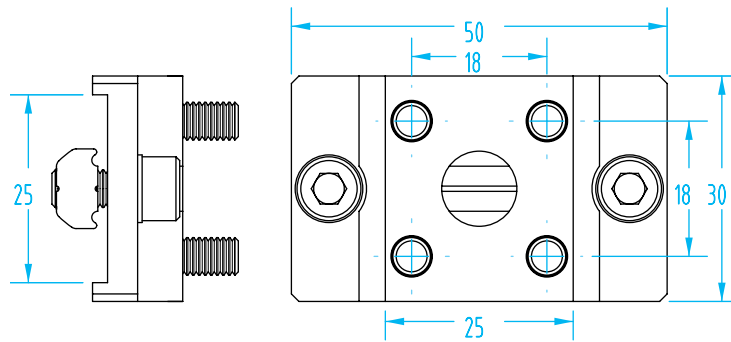

Profile End Joint Connector

(Dimensioned drawings shown full scale)

90° Profile End Joint Connector

Quick#	Part#	>ASS< #	Price	Wt.
3486	SVB25-25X	1-122-05-00	\$27.83	60.5g

This profile connector provides a very strong and adjustable connection between the butt-end of a profile along the length of another profile. When using this with rectangular profiles (such as 50/25X) be mindful of the orientation of the profiles.

90° Profile End Joint Connector

Quick#	Part#	>ASS< #	Price	Wt.
3487	SVB25-50/25X	1-122-10-00	\$29.40	78g

Profile End Joint Connector

(Dimensioned drawings shown full scale)

90° Profile End Joint Connector

Quick#	Part#	>ASS< #	Price	Wt.
3488	SVB50/25X	1-122-15-00	\$30.45	100g

Use Quick#s for easy online ordering.

90° Profile End Joint Connector

Quick#	Part#	>ASS< #	Price	Wt.
3489	SVB50/25-50/25X	1-122-20-00	\$32.03	134g