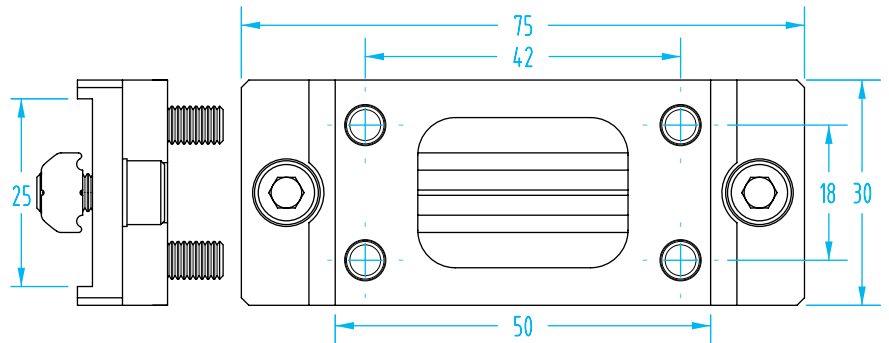

Profile End Joint Connector

(Dimensioned drawings shown full scale)

90° Profile End Joint Connector

Quick#	Part#	>ASS< #	Price	Wt.
3486	SVB25-25X	1-122-05-00	\$27.83	60.5g

This profile connector provides a very strong and adjustable connection between the butt-end of a profile along the length of another profile. When using this with rectangular profiles (such as 50/25X) be mindful of the orientation of the profiles.

90° Profile End Joint Connector

Quick#	Part#	>ASS< #	Price	Wt.
3487	SVB25-50/25X	1-122-10-00	\$29.40	78g

Profile End Joint Connector

(Dimensioned drawings shown full scale)

90° Profile End Joint Connector

Quick#	Part#	>ASS< #	Price	Wt.
3488	SVB50/25X	1-122-15-00	\$30.45	100g

Use Quick#s for easy online ordering.

90° Profile End Joint Connector

Quick#	Part#	>ASS< #	Price	Wt.
3489	SVB50/25-50/25X	1-122-20-00	\$32.03	134g