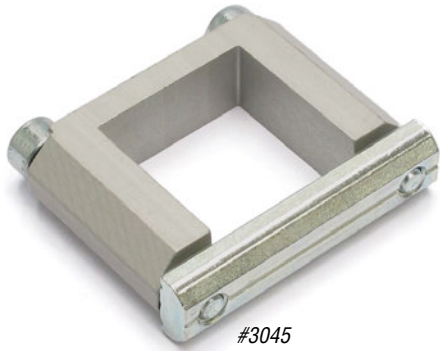

Square Joint Connectors

Square Joint Connector

Quick#	Part#	>ASS< #	Price	B	C	D	E	Wt.
3043	KBV10/18L	1-120-05-00	\$16.28	18	10	33	15	23g
3044	KBV18/18L	1-120-10-00	\$17.33	18	18	33	23	28g
3685	KBV-X-10-25	1-120-13-00	\$20.48	25	10	45	15	37g
3686	KBV-X-18-25	1-120-14-00	\$21.00	25	18	45	23	32g
3045	KBV25-25X	1-120-15-00	\$17.85	25	25	45	30	45g
3046	KBV25-50X	1-120-25-00	\$18.90	50	25	70	30	80g
3047	KBV50-25X	1-120-20-00	\$19.95	25	50	50	55	64g
3048	KBV40-40J	1-120-32-00	\$21.53	40	40	65	50	85g
3049	KBV40-80J	1-120-37-00	\$32.55	80	40	105	50	110g
3050	KBV80-40J	1-120-42-00	\$32.55	40	80	60	90	129g

Use with profile size ↑

Application Examples