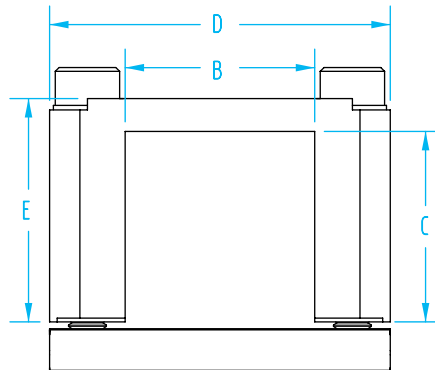

Square Joint Connectors

Square Joint Connector

Quick#	Part#	>ASS< #	Price	B	C	D	E	Wt.
3043	KBV10/18L	1-120-05-00	\$16.28	18	10	33	15	23g
3044	KBV18/18L	1-120-10-00	\$17.33	18	18	33	23	28g
3685	KBV-X-10-25	1-120-13-00	\$20.48	25	10	45	15	37g
3686	KBV-X-18-25	1-120-14-00	\$21.00	25	18	45	23	32g
3045	KBV25-25X	1-120-15-00	\$17.85	25	25	45	30	45g
3046	KBV25-50X	1-120-25-00	\$18.90	50	25	70	30	80g
3047	KBV50-25X	1-120-20-00	\$19.95	25	50	50	55	64g
3048	KBV40-40J	1-120-32-00	\$21.53	40	40	65	50	85g
3049	KBV40-80J	1-120-37-00	\$32.55	80	40	105	50	110g
3050	KBV80-40J	1-120-42-00	\$32.55	40	80	60	90	129g

Use with profile size ↑

Application Examples