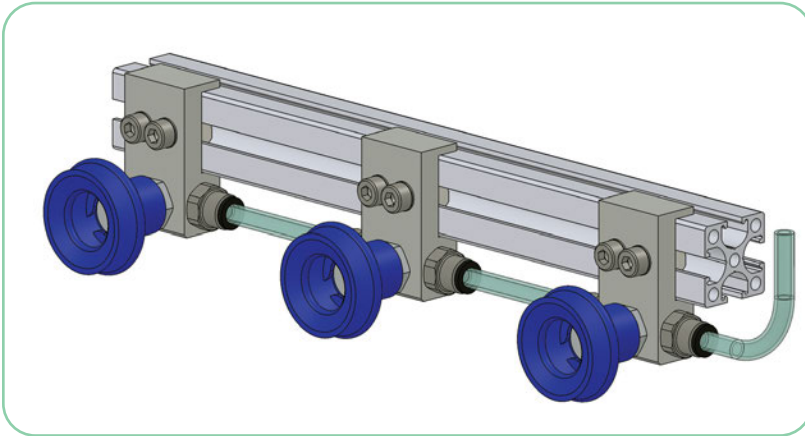

# Vacuum Cup Connectors

Long Angle Connector with Swivel Head

Quick#	Part#	Price	Wt.
3160	WLS-GA-X-1/4-1/8-50	\$45.15	80g

See [www.EMlcorp.com](http://www.EMlcorp.com) for more information.

#3086

Threaded Long Angle Connector

Use Quick#s for easy online ordering.

Vacuum Cup Connector

Quick#	Part#	>ASS< #	Price	A	B	Wt.
3079	SAS1/8X	1-200-70-00	\$11.55	G1/8"	12	41g
3080	SAS1/4X	1-200-75-00	\$11.55	G1/4"	10	43g

**Vacuum Cup Connectors**

**Threaded Angle Connector**

Quick#	Part#	>ASS< #	Price	A1	A2	B	C	D	F	Wt.
3081	WSSM5L	1-200-05-00	\$12.60	M5	M5	16	13.5	30	18	17g
3082	WSS1/8X	1-200-10-00	\$15.75	G1/8"	G1/8"	25	22	45	25	42g
3083	WSS1/4X	1-200-15-00	\$16.80	G1/4"	G1/8"	25	22	45	25	40g
3084	WSS1/4J	1-200-22-00	\$20.48	G1/4"	G1/8"	30	30	63	40	83g

Use with profile size  $\uparrow$

#3082

**Adjustable Angle Connector 360°**

Quick#	Part#	>ASS< #	Price	A1	A2	B	C	D	E	Wt.
3089	WSDM5L/X	1-200-55-00	\$15.23	M5	M5	16	13	16	26	18g
3090	WSD1/8X	1-200-60-00	\$19.95	G1/8"	G1/8"	25	22	25	41	38g
3091	WSD1/4X	1-200-65-00	\$19.95	G1/4"	G1/8"	25	22	25	41	39g