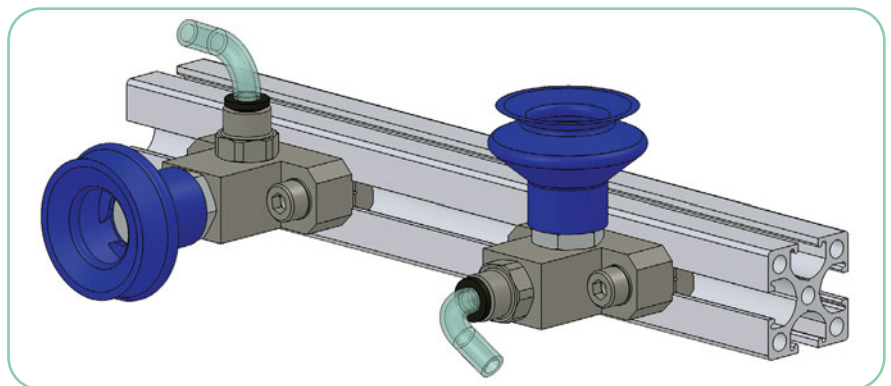

# Vacuum Cup Connectors

Long Angle Connector with Swivel Head

Quick#	Part#	Price	Wt.
3160	WLS-GA-X-1/4-1/8-50	\$45.15	80g

See [www.EMlcorp.com](http://www.EMlcorp.com) for more information.

#3086

Threaded Long Angle Connector

Quick#	Part#	>ASS< #	Price	A1	A2	B	C	D	E	Wt.
3085	WLSM5L/X	1-200-30-00	\$13.65	M5	M5	16	14	40	65	21g
3086	WLS1/8X	1-200-35-00	\$19.43	G1/8"	G1/8"	25	22	50	88	56g
3087	WLS1/4X	1-200-40-00	\$19.43	G1/4"	G1/8"	25	22	57	94	57g
3088	WLS1/4J	1-200-47-00	\$20.48	G1/4"	G1/8"	30	30	60	110	82g

Use Quick#s for easy online ordering.

Vacuum Cup Connector

Quick#	Part#	>ASS< #	Price	A	B	Wt.
3079	SAS1/8X	1-200-70-00	\$11.55	G1/8"	12	41g
3080	SAS1/4X	1-200-75-00	\$11.55	G1/4"	10	43g

**Vacuum Cup Connectors**

Use with profile size  $\uparrow$

#3082

**Adjustable Angle Connector 360°**

Quick#	Part#	>ASS< #	Price	A1	A2	B	C	D	E	Wt.
3089	WSDM5L/X	1-200-55-00	\$15.23	M5	M5	16	13	16	26	18g
3090	WSD1/8X	1-200-60-00	\$19.95	G1/8"	G1/8"	25	22	25	41	38g
3091	WSD1/4X	1-200-65-00	\$19.95	G1/4"	G1/8"	25	22	25	41	39g