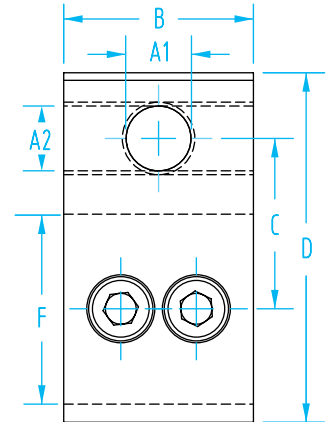

Quick#	Part#	>ASS< #	Price	A1	A2	B	C	D	E	Wt.
3085	WLSM5L/X	1-200-30-00	\$13.65	M5	M5	16	14	40	65	21g
3086	WLS1/8X	1-200-35-00	\$19.43	G1/8"	G1/8"	25	22	50	88	56g
3087	WLS1/4X	1-200-40-00	\$19.43	G1/4"	G1/8"	25	22	57	94	57g
3088	WLS1/4J	1-200-47-00	\$20.48	G1/4"	G1/8"	30	30	60	110	82g

Use Quick#s for easy online ordering.

Vacuum Cup Connector

Quick#	Part#	>ASS< #	Price	A	B	Wt.
3079	SAS1/8X	1-200-70-00	\$11.55	G1/8"	12	41g
3080	SAS1/4X	1-200-75-00	\$11.55	G1/4"	10	43g

**Vacuum Cup Connectors**

**Threaded Angle Connector**

Quick#	Part#	>ASS< #	Price	A1	A2	B	C	D	F	Wt.
3081	WSSM5L	1-200-05-00	\$12.60	M5	M5	16	13.5	30	18	17g
3082	WSS1/8X	1-200-10-00	\$15.75	G1/8"	G1/8"	25	22	45	25	42g
3083	WSS1/4X	1-200-15-00	\$16.80	G1/4"	G1/8"	25	22	45	25	40g
3084	WSS1/4J	1-200-22-00	\$20.48	G1/4"	G1/8"	30	30	63	40	83g

Use with profile size  $\uparrow$

#3082

**Adjustable Angle Connector 360°**

Quick#	Part#	>ASS< #	Price	A1	A2	B	C	D	E	Wt.
3089	WSDM5L/X	1-200-55-00	\$15.23	M5	M5	16	13	16	26	18g
3090	WSD1/8X	1-200-60-00	\$19.95	G1/8"	G1/8"	25	22	25	41	38g
3091	WSD1/4X	1-200-65-00	\$19.95	G1/4"	G1/8"	25	22	25	41	39g