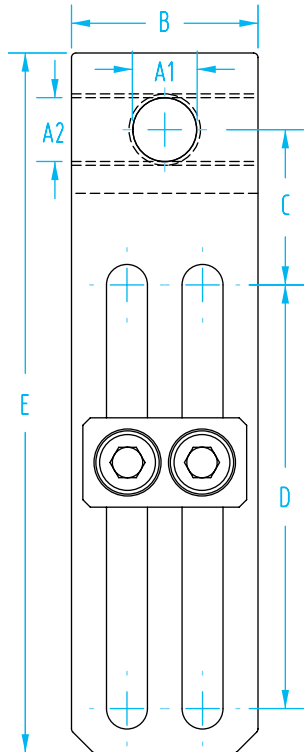

# Vacuum Cup Connectors

Long Angle Connector with Swivel Head

Quick#	Part#	Price	Wt.
3160	WLS-GA-X-1/4-1/8-50	\$45.15	80g

See [www.EMlcorp.com](http://www.EMlcorp.com) for more information.

#3086

Threaded Long Angle Connector

Quick#	Part#	>ASS< #	Price	A1	A2	B	C	D	E	Wt.
3085	WLSM5L/X	1-200-30-00	\$13.65	M5	M5	16	14	40	65	21g
3086	WLS1/8X	1-200-35-00	\$19.43	G1/8"	G1/8"	25	22	50	88	56g
3087	WLS1/4X	1-200-40-00	\$19.43	G1/4"	G1/8"	25	22	57	94	57g
3088	WLS1/4J	1-200-47-00	\$20.48	G1/4"	G1/8"	30	30	60	110	82g

Use Quick#s for easy online ordering.

Vacuum Cup Connector

Quick#	Part#	>ASS< #	Price	A	B	Wt.
3079	SAS1/8X	1-200-70-00	\$11.55	G1/8"	12	41g
3080	SAS1/4X	1-200-75-00	\$11.55	G1/4"	10	43g

**Vacuum Cup Connectors**

Use with profile size  $\uparrow$

#3082

**Adjustable Angle Connector 360°**

Quick#	Part#	>ASS< #	Price	A1	A2	B	C	D	E	Wt.
3089	WSDM5L/X	1-200-55-00	\$15.23	M5	M5	16	13	16	26	18g
3090	WSD1/8X	1-200-60-00	\$19.95	G1/8"	G1/8"	25	22	25	41	38g
3091	WSD1/4X	1-200-65-00	\$19.95	G1/4"	G1/8"	25	22	25	41	39g