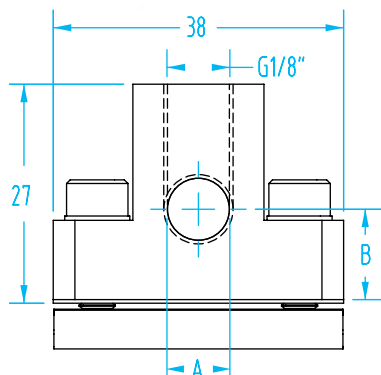

# Vacuum Cup Connectors

Long Angle Connector with Swivel Head

Quick#	Part#	Price	Wt.
3160	WLS-GA-X-1/4-1/8-50	\$45.15	80g

See [www.EMlcorp.com](http://www.EMlcorp.com) for more information.

#3086

Threaded Long Angle Connector

Quick#	Part#	>ASS< #	Price	A1	A2	B	C	D	E	Wt.
3085	WLSM5L/X	1-200-30-00	\$13.65	M5	M5	16	14	40	65	21g
3086	WLS1/8X	1-200-35-00	\$19.43	G1/8"	G1/8"	25	22	50	88	56g
3087	WLS1/4X	1-200-40-00	\$19.43	G1/4"	G1/8"	25	22	57	94	57g
3088	WLS1/4J	1-200-47-00	\$20.48	G1/4"	G1/8"	30	30	60	110	82g

Use Quick#s for easy online ordering.

Vacuum Cup Connector

Quick#	Part#	>ASS< #	Price	A	B	Wt.
3079	SAS1/8X	1-200-70-00	\$11.55	G1/8"	12	41g
3080	SAS1/4X	1-200-75-00	\$11.55	G1/4"	10	43g

**Vacuum Cup Connectors**

Use with profile size  $\uparrow$

#3082

**Adjustable Angle Connector 360°**

Quick#	Part#	>ASS< #	Price	A1	A2	B	C	D	E	Wt.
3089	WSDM5L/X	1-200-55-00	\$15.23	M5	M5	16	13	16	26	18g
3090	WSD1/8X	1-200-60-00	\$19.95	G1/8"	G1/8"	25	22	25	41	38g
3091	WSD1/4X	1-200-65-00	\$19.95	G1/4"	G1/8"	25	22	25	41	39g