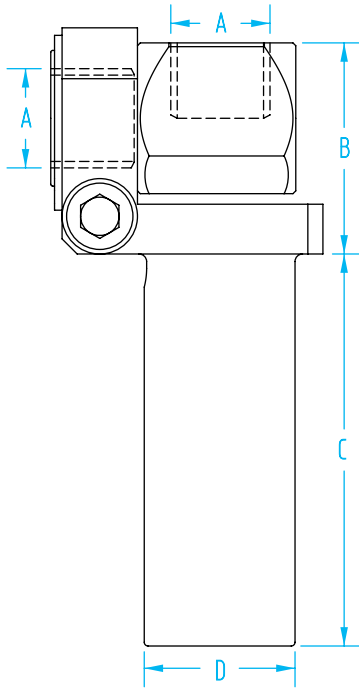

Elbow Arm for Vacuum Cup

#3153

Elbow Gripper Arm for Vacuum Cup

Quick#	Part#	>ASS< #	Price	A	B	C	ØD	Wt.
3147	GGE10-30	1-315-03-00	\$23.10	M5	15	30	10	15g
3148	GGE10-60	1-315-06-00	\$24.15	M5	15	60	10	18g
3149	GGE10-90	1-315-09-00	\$25.20	M5	15	90	10	21g
3150	GGE14-40	1-315-21-00	\$32.55	G1/8"	20	40	14	33g
3151	GGE14-80	1-315-24-00	\$33.60	G1/8"	20	80	14	40g
3152	GGE14-120	1-315-27-00	\$34.65	G1/8"	20	120	14	49g
3153	GGE20-50	1-315-39-00	\$34.13	G1/4"	25	50	20	59g
3154	GGE20-100	1-315-42-00	\$35.18	G1/4"	25	100	20	74g
3155	GGE20-150	1-315-45-00	\$36.75	G1/4"	25	150	20	89g