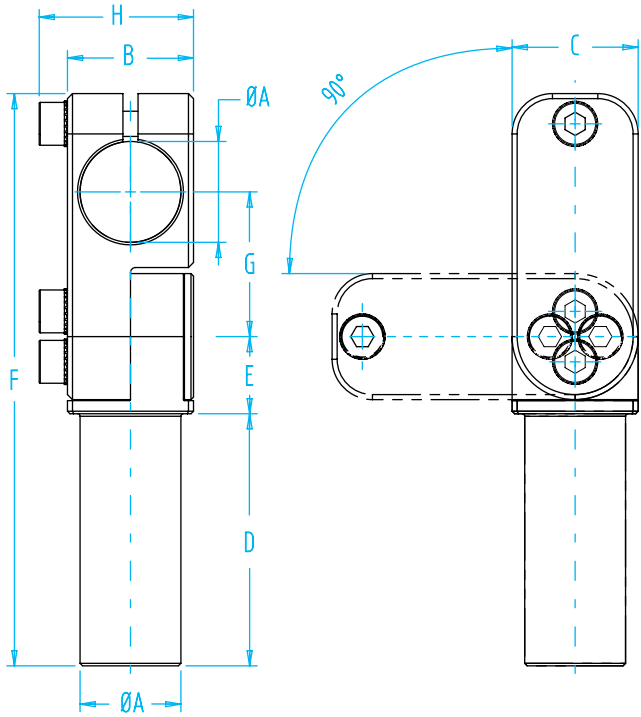

# Heavy-Duty Elbow Arm

**Double screws  
securely lock  
swivel to  
prevent slipping**

#5867

Heavy-Duty Elbow Arm

Quick#	Part#	Price	ØA	B	C	D	E	F	G	H	Wt.
5866	MFI-A195	\$50.71	20	25	25	50	15	113	29	31	95g
5867	MFI-A199	\$51.79	20	25	25	100	15	163	29	31	115g
5868	MFI-A200	\$53.00	20	25	25	150	15	213	29	31	130g
5869	MFI-A196	\$67.84	30	38	35	80	21	169	41	42	330g
5870	MFI-A197	\$69.04	30	38	35	140	21	229	41	42	380g
5871	MFI-A198	\$70.00	30	38	35	200	21	289	41	42	435g