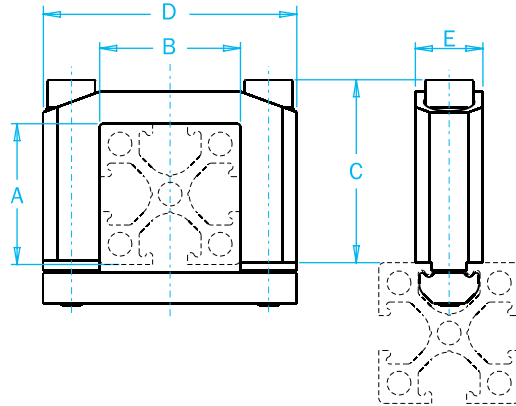

Square Joint Connector

Square Joint Connector for Profile

Quick#	Part#	Price	A	B	C	D	E	Wt.
6747	MFI-A244	\$14.89	18	18	29	38	12	41g
5655	MFI-A16	\$15.04	25	25	32	45	12	45g
5656	MFI-A17	\$16.14	50	25	57	45	12	65g
5657	MFI-A18	\$16.33	25	50	32	70	12	50g