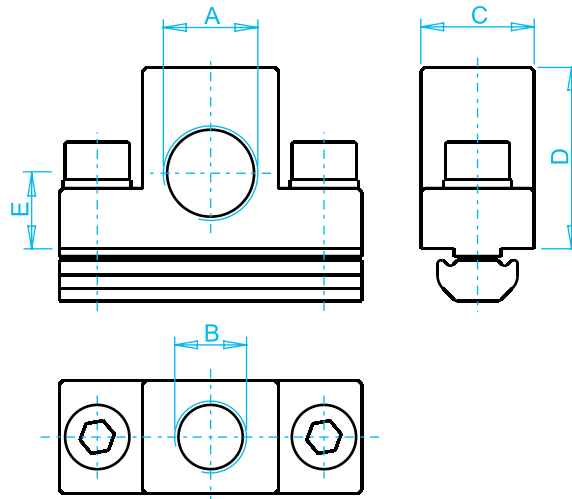

# Vacuum Cup Connectors

#5759

Note: ±16° in both directions.

Long Mounting Bracket for Vacuum Cups

Quick#	Part#	Price	A	B	C	D	E	F	G	H	I	Wt.
5757	MFI-A51	\$12.75	M5	16	14	M5	8	4	65	40	2	20g
5758	MFI-A52	\$17.80	G1/8"	25	21	G1/8"	15	7.5	88	50	2	60g
5759	MFI-A53	\$17.94	G1/4"	25	21	G1/8"	15	7.5	88	50	2	60g

#5767

Mounting Bracket for Vacuum Cups

Quick#	Part#	Price	A	B	C	D	E	F	G	H	I	Wt.
5765	MFI-A48	\$10.75	M5	16	13.5	M5	8	4	29	18	2	15g
5766	MFI-A49	\$13.73	G1/8"	25	21.5	G1/8"	15	7.5	45	25	2	45g
5767	MFI-A50	\$14.70	G1/4"	25	21.5	G1/8"	15	7.5	47	25	2	45g

Vacuum Cup Connectors

#5764

Adjustable Angle Connector for Vacuum Cups

Quick#	Part#	Price	A	B	C	D	E	F	G	H	I	Wt.
5762	MFI-A54	\$13.62	M5	16	13	M5	10	5.3	28	10	2	15g
5763	MFI-A55	\$17.32	G1/8"	25	21	G1/8"	15	7.8	43	17	2	45g
5764	MFI-A56	\$19.06	G1/4"	25	21	G1/8"	15	7.8	43	17	2	42g

#5760

Direct Connector for Vacuum Cups

Quick#	Part#	Price	A	B	C	D	E	Wt.
5760	MFI-A46	\$10.09	G1/8"	G1/8"	15	24	12	42g
5761	MFI-A47	\$10.11	G1/4"	G1/8"	15	24	10	40g
7805	MFI-A508	\$25.81	G3/8"	G3/8"	35	34	12	100g