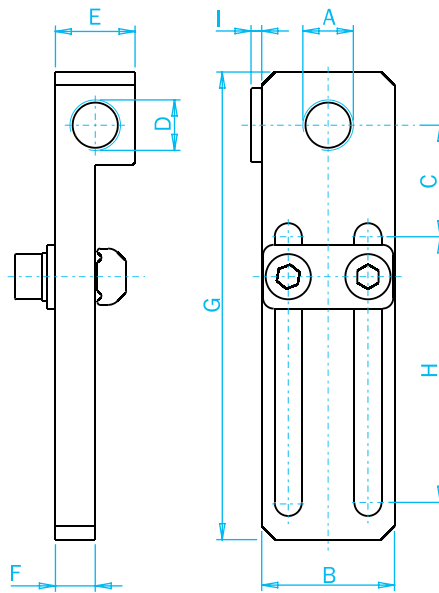

# Vacuum Cup Connectors

#5759

Note: ±16° in both directions.

Long Mounting Bracket for Vacuum Cups

Quick#	Part#	Price	A	B	C	D	E	F	G	H	I	Wt.
5757	MFI-A51	\$12.75	M5	16	14	M5	8	4	65	40	2	20g
5758	MFI-A52	\$17.80	G1/8"	25	21	G1/8"	15	7.5	88	50	2	60g
5759	MFI-A53	\$17.94	G1/4"	25	21	G1/8"	15	7.5	88	50	2	60g

#5767

Mounting Bracket for Vacuum Cups

Quick#	Part#	Price	A	B	C	D	E	F	G	H	I	Wt.
5765	MFI-A48	\$10.75	M5	16	13.5	M5	8	4	29	18	2	15g
5766	MFI-A49	\$13.73	G1/8"	25	21.5	G1/8"	15	7.5	45	25	2	45g
5767	MFI-A50	\$14.70	G1/4"	25	21.5	G1/8"	15	7.5	47	25	2	45g

Vacuum Cup Connectors

#5764

Adjustable Angle Connector for Vacuum Cups

Quick#	Part#	Price	A	B	C	D	E	F	G	H	I	Wt.
5762	MFI-A54	\$13.62	M5	16	13	M5	10	5.3	28	10	2	15g
5763	MFI-A55	\$17.32	G1/8"	25	21	G1/8"	15	7.8	43	17	2	45g
5764	MFI-A56	\$19.06	G1/4"	25	21	G1/8"	15	7.8	43	17	2	42g

#5760

Direct Connector for Vacuum Cups

Quick#	Part#	Price	A	B	C	D	E	Wt.
5760	MFI-A46	\$10.09	G1/8"	G1/8"	15	24	12	42g
5761	MFI-A47	\$10.11	G1/4"	G1/8"	15	24	10	40g
7805	MFI-A508	\$25.81	G3/8"	G3/8"	35	34	12	100g