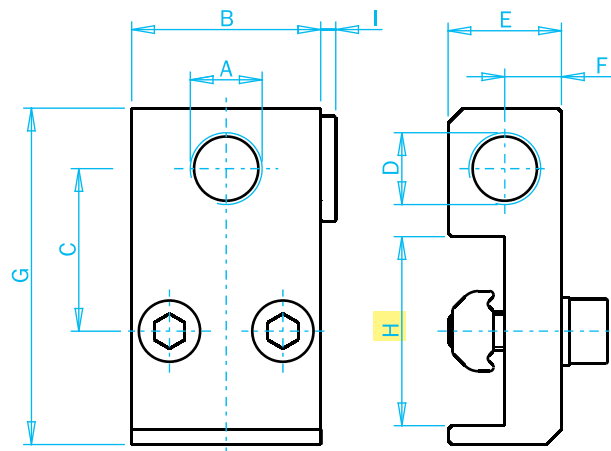

# Vacuum Cup Connectors

#5759

Note: ±16° in both directions.

Long Mounting Bracket for Vacuum Cups

Quick#	Part#	Price	A	B	C	D	E	F	G	H	I	Wt.
5757	MFI-A51	\$12.75	M5	16	14	M5	8	4	65	40	2	20g
5758	MFI-A52	\$17.80	G1/8"	25	21	G1/8"	15	7.5	88	50	2	60g
5759	MFI-A53	\$17.94	G1/4"	25	21	G1/8"	15	7.5	88	50	2	60g

#5767

Mounting Bracket for Vacuum Cups

Quick#	Part#	Price	A	B	C	D	E	F	G	H	I	Wt.
5765	MFI-A48	\$10.75	M5	16	13.5	M5	8	4	29	18	2	15g
5766	MFI-A49	\$13.73	G1/8"	25	21.5	G1/8"	15	7.5	45	25	2	45g
5767	MFI-A50	\$14.70	G1/4"	25	21.5	G1/8"	15	7.5	47	25	2	45g

Vacuum Cup Connectors

#5764

Adjustable Angle Connector for Vacuum Cups

Quick#	Part#	Price	A	B	C	D	E	F	G	H	I	Wt.
5762	MFI-A54	\$13.62	M5	16	13	M5	10	5.3	28	10	2	15g
5763	MFI-A55	\$17.32	G1/8"	25	21	G1/8"	15	7.8	43	17	2	45g
5764	MFI-A56	\$19.06	G1/4"	25	21	G1/8"	15	7.8	43	17	2	42g

#5760

Direct Connector for Vacuum Cups

Quick#	Part#	Price	A	B	C	D	E	Wt.
5760	MFI-A46	\$10.09	G1/8"	G1/8"	15	24	12	42g
5761	MFI-A47	\$10.11	G1/4"	G1/8"	15	24	10	40g
7805	MFI-A508	\$25.81	G3/8"	G3/8"	35	34	12	100g