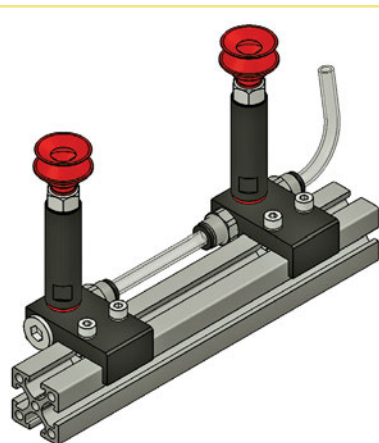

# Vacuum Cup Connectors

#5759

Note: ±16° in both directions.

Long Mounting Bracket for Vacuum Cups

Quick#	Part#	Price	A	B	C	D	E	F	G	H	I	Wt.
5757	MFI-A51	\$12.75	M5	16	14	M5	8	4	65	40	2	20g
5758	MFI-A52	\$17.80	G1/8"	25	21	G1/8"	15	7.5	88	50	2	60g
5759	MFI-A53	\$17.94	G1/4"	25	21	G1/8"	15	7.5	88	50	2	60g

#5767

Mounting Bracket for Vacuum Cups

Quick#	Part#	Price	A	B	C	D	E	F	G	H	I	Wt.
5765	MFI-A48	\$10.75	M5	16	13.5	M5	8	4	29	18	2	15g
5766	MFI-A49	\$13.73	G1/8"	25	21.5	G1/8"	15	7.5	45	25	2	45g
5767	MFI-A50	\$14.70	G1/4"	25	21.5	G1/8"	15	7.5	47	25	2	45g

Vacuum Cup Connectors

#5764

Adjustable Angle Connector for Vacuum Cups

Quick#	Part#	Price	A	B	C	D	E	F	G	H	I	Wt.
5762	MFI-A54	\$13.62	M5	16	13	M5	10	5.3	28	10	2	15g
5763	MFI-A55	\$17.32	G1/8"	25	21	G1/8"	15	7.8	43	17	2	45g
5764	MFI-A56	\$19.06	G1/4"	25	21	G1/8"	15	7.8	43	17	2	42g

#5760

Direct Connector for Vacuum Cups

Quick#	Part#	Price	A	B	C	D	E	Wt.
5760	MFI-A46	\$10.09	G1/8"	G1/8"	15	24	12	42g
5761	MFI-A47	\$10.11	G1/4"	G1/8"	15	24	10	40g
7805	MFI-A508	\$25.81	G3/8"	G3/8"	35	34	12	100g