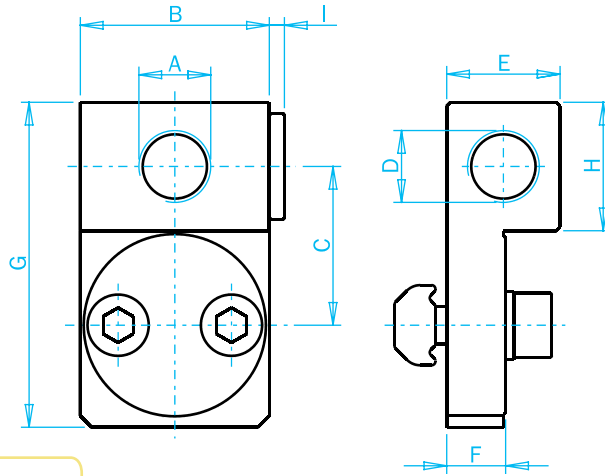

# Vacuum Cup Connectors

#5759

Note: ±16° in both directions.

Long Mounting Bracket for Vacuum Cups

Quick#	Part#	Price	A	B	C	D	E	F	G	H	I	Wt.
5757	MFI-A51	\$12.75	M5	16	14	M5	8	4	65	40	2	20g
5758	MFI-A52	\$17.80	G1/8"	25	21	G1/8"	15	7.5	88	50	2	60g
5759	MFI-A53	\$17.94	G1/4"	25	21	G1/8"	15	7.5	88	50	2	60g

#5767

Mounting Bracket for Vacuum Cups

Quick#	Part#	Price	A	B	C	D	E	F	G	H	I	Wt.
5765	MFI-A48	\$10.75	M5	16	13.5	M5	8	4	29	18	2	15g
5766	MFI-A49	\$13.73	G1/8"	25	21.5	G1/8"	15	7.5	45	25	2	45g
5767	MFI-A50	\$14.70	G1/4"	25	21.5	G1/8"	15	7.5	47	25	2	45g

Vacuum Cup Connectors

#5764

Adjustable Angle Connector for Vacuum Cups

Quick#	Part#	Price	A	B	C	D	E	F	G	H	I	Wt.
5762	MFI-A54	\$13.62	M5	16	13	M5	10	5.3	28	10	2	15g
5763	MFI-A55	\$17.32	G1/8"	25	21	G1/8"	15	7.8	43	17	2	45g
5764	MFI-A56	\$19.06	G1/4"	25	21	G1/8"	15	7.8	43	17	2	42g

#5760

Direct Connector for Vacuum Cups

Quick#	Part#	Price	A	B	C	D	E	Wt.
5760	MFI-A46	\$10.09	G1/8"	G1/8"	15	24	12	42g
5761	MFI-A47	\$10.11	G1/4"	G1/8"	15	24	10	40g
7805	MFI-A508	\$25.81	G3/8"	G3/8"	35	34	12	100g