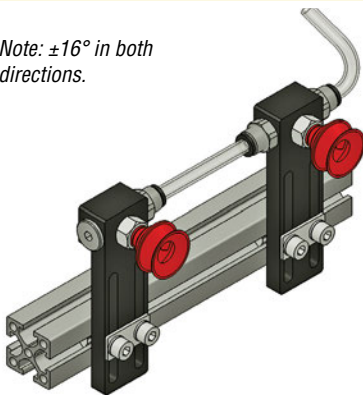

# Vacuum Cup Connectors

#5759

Note: ±16° in both directions.

Long Mounting Bracket for Vacuum Cups

Quick#	Part#	Price	A	B	C	D	E	F	G	H	I	Wt.
5757	MFI-A51	\$12.75	M5	16	14	M5	8	4	65	40	2	20g
5758	MFI-A52	\$17.80	G1/8"	25	21	G1/8"	15	7.5	88	50	2	60g
5759	MFI-A53	\$17.94	G1/4"	25	21	G1/8"	15	7.5	88	50	2	60g

#5767

Mounting Bracket for Vacuum Cups

Quick#	Part#	Price	A	B	C	D	E	F	G	H	I	Wt.
5765	MFI-A48	\$10.75	M5	16	13.5	M5	8	4	29	18	2	15g
5766	MFI-A49	\$13.73	G1/8"	25	21.5	G1/8"	15	7.5	45	25	2	45g
5767	MFI-A50	\$14.70	G1/4"	25	21.5	G1/8"	15	7.5	47	25	2	45g

Vacuum Cup Connectors

#5764

Adjustable Angle Connector for Vacuum Cups

Quick#	Part#	Price	A	B	C	D	E	F	G	H	I	Wt.
5762	MFI-A54	\$13.62	M5	16	13	M5	10	5.3	28	10	2	15g
5763	MFI-A55	\$17.32	G1/8"	25	21	G1/8"	15	7.8	43	17	2	45g
5764	MFI-A56	\$19.06	G1/4"	25	21	G1/8"	15	7.8	43	17	2	42g

#5760

Direct Connector for Vacuum Cups

Quick#	Part#	Price	A	B	C	D	E	Wt.
5760	MFI-A46	\$10.09	G1/8"	G1/8"	15	24	12	42g
5761	MFI-A47	\$10.11	G1/4"	G1/8"	15	24	10	40g
7805	MFI-A508	\$25.81	G3/8"	G3/8"	35	34	12	100g