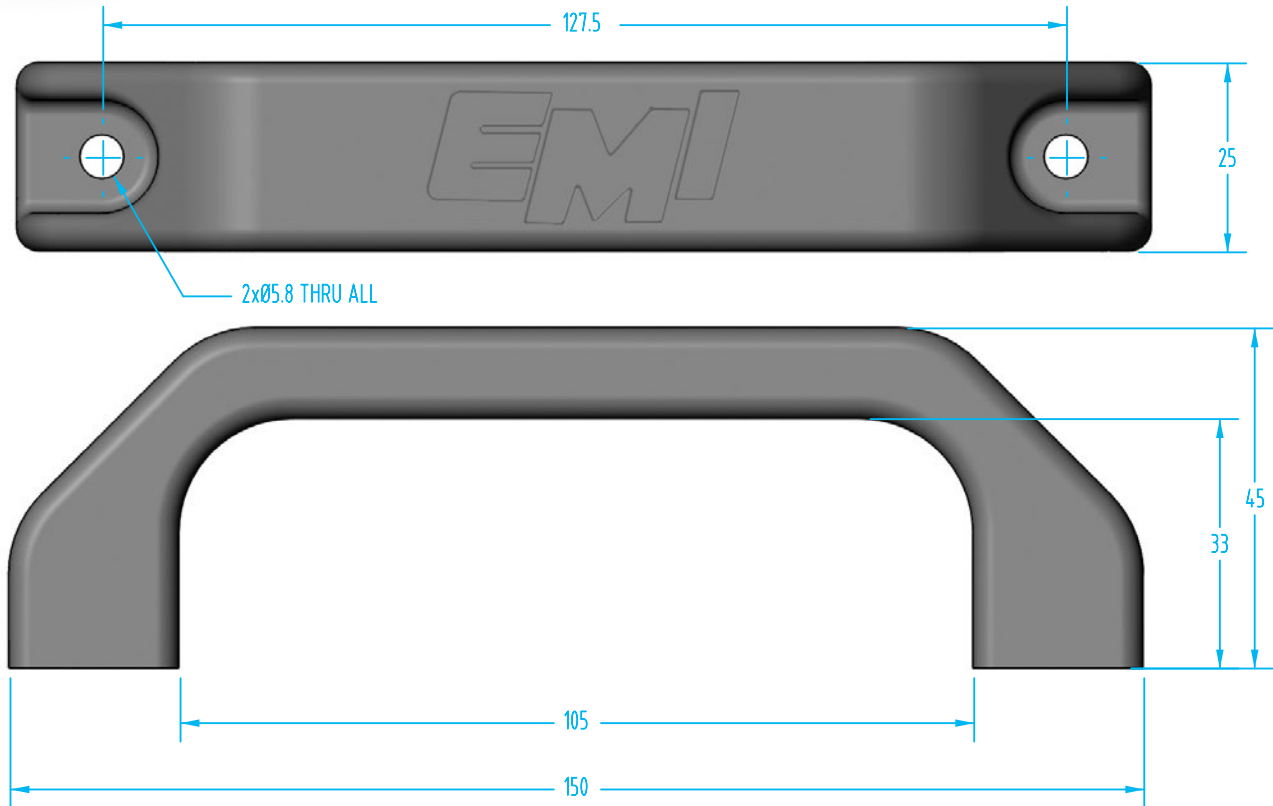

# EOAT Handle

(Dimensioned drawing shown full scale)

EOAT Handle

Quick#	Part#	Price	Wt.
700	EOAT-HANDLE	\$14.00	70g

Note: Includes hardware.

## Application Example