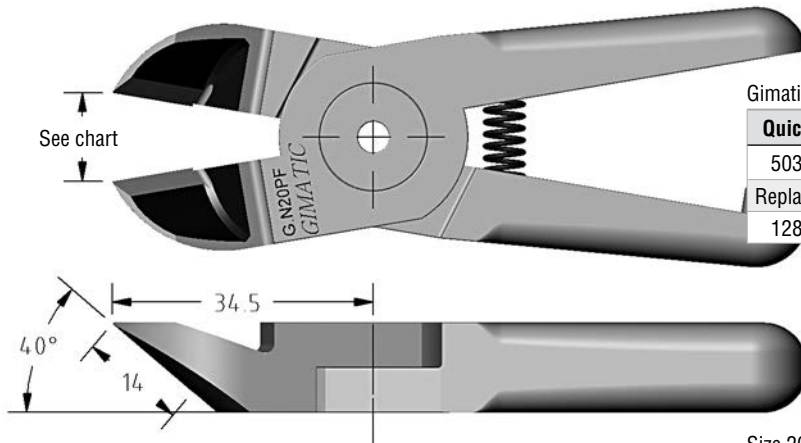

Size 20 Blades

(Dimensioned drawings shown full scale)

Gimatic

Quick#	Part#	Price	Ø Sprue	Wt.
5031	GN20PF	$100.00	6mm	122g
Replacement Spring				
1283	SPR-03	$1.90		

Size 20 Nipper Body Tip to Tip Opening*

Vessel	Gimatic	Swanstrom	Nile	OEM
12mm	11.5mm	11.5mm	11.5mm	11.5mm