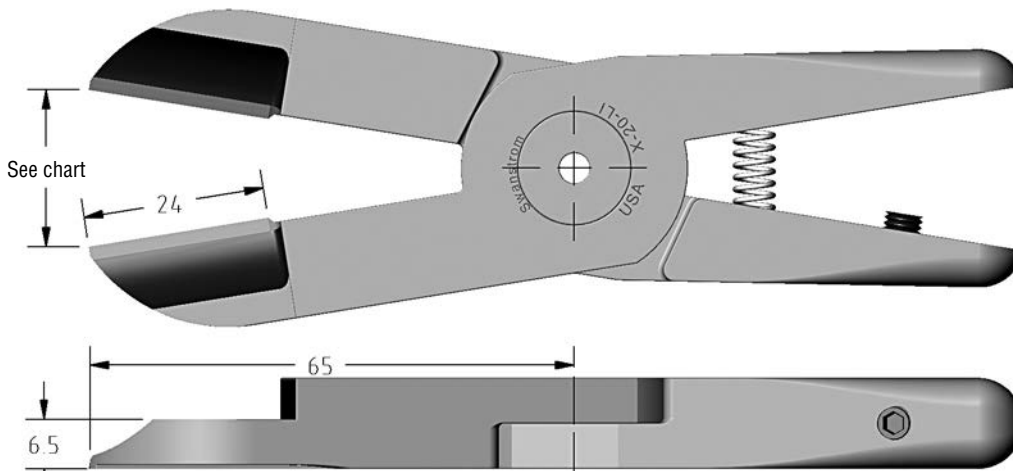

Size 20 Nipper Body Tip to Tip Opening*

Vessel	Gimatic	Swanstrom	Nile	OEM
8.5mm	8.5mm	9mm	8.5mm	8.5mm

Swanstrom

Quick#	Part#	Price	Ø Sprue	Wt.
1028	X-20PELA49	\$145.00	8mm	178g
Replacement Spring				
1099	GSN-SPR-029	\$1.10		

Size 20 Nipper Body Tip to Tip Opening*

Vessel	Gimatic	Swanstrom	Nile	OEM
16.5mm	15.5mm	16.5mm	16.5mm	15.5mm

Size 20 Blades

(Dimensioned drawings shown full scale)

Vessel

Quick#	Part#	Price	Ø Sprue	Wt.
609	GSN-N20-AJL	\$170.00	8mm	220g
Replacement Spring				
1283	SPR-03	\$1.90		

Size 20 Nipper Body Tip to Tip Opening*

Vessel	Gimatic	Swanstrom	Nile	OEM
16mm	15mm	15.5mm	16.5mm	15mm

Swanstrom

Quick#	Part#	Price	Ø Sprue	Wt.
1009	X-20-LI	\$158.00	8mm	198g
Replacement Spring				
1099	GSN-SPR-029	\$1.10		