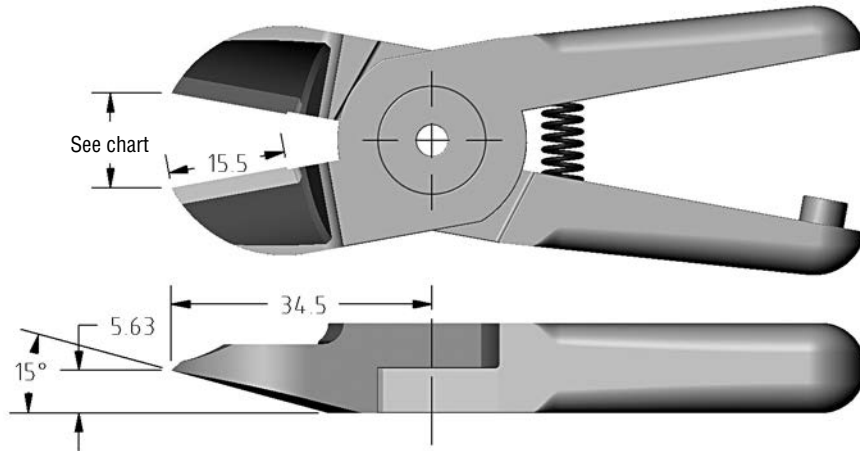

**Note: Tip-to-tip opening dimensions are approximate and can vary from blade to blade because blades are hand finished. Carbide and Custom blades are available, call EMI.*

Gimatic Blade Covers:

- Gimatic blades include protective blade covers, if you need additional covers they are listed here.
- Cover snaps into profile for storage, and ring can be used for zip-ties.

Gimatic Size 10 & 20 Blade Covers

Quick#	Part#	Price
6086	COJ12	\$2.34

Universal Blade Covers:

- Provides protection without compressing the nipper blade's spring.
- See reference chart above for compatibility.

Universal Size 20 Blade Covers

Quick#	Part#	Price
2055	GSN-BC-20	\$9.97

Size 20 Nipper Blades

(Dimensioned drawings shown full scale)

Vessel

Quick#	Part#	Price	Ø Sprue	Wt.
607	GSN-N20-AP	\$99.00	7mm	116g
Replacement Spring				
1283	SPR-03	\$1.90		