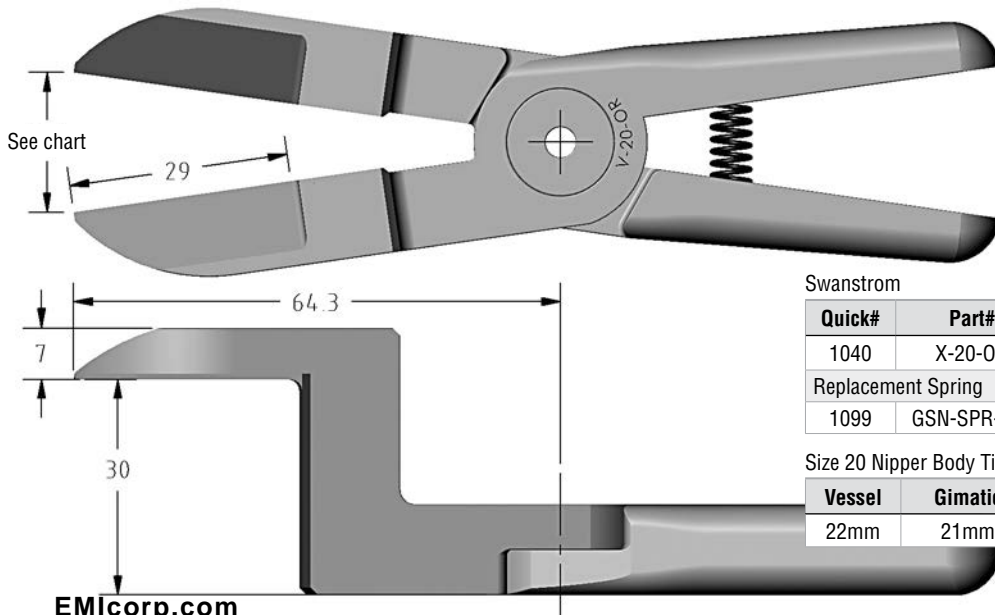

Size 20 Nipper Body Tip to Tip Opening*

Vessel	Gimatic	Swanstrom	Nile	OEM
11.5mm	11mm	12mm	12mm	11mm

Size 20 Blades

(Dimensioned drawings shown full scale)

Size 20 Nipper Body Tip to Tip Opening*

Vessel	Gimatic	Swanstrom	Nile	OEM
12.5mm	11.5mm	12.5mm	12.5mm	11.5mm

Gimatic

Quick#	Part#	Price	Ø Sprue	Wt.
5029	GN20AJ	\$133.00	6mm	120g
Replacement Spring				
1283	SPR-03	\$1.90		

Swanstrom

Quick#	Part#	Price	Ø Sprue	Wt.
1039	X-20-OS	\$380.00	8mm	220g
Replacement Spring				
1099	GSN-SPR-029	\$1.10		

Size 20 Nipper Body Compatibility

Vessel	Gimatic	Swanstrom	Nile	OEM
21.5mm	20.5mm	21.5mm	21.5mm	20.5mm

Swanstrom

Quick#	Part#	Price	Ø Sprue	Wt.
1040	X-20-OR	\$463.00	8mm	220g
Replacement Spring				
1099	GSN-SPR-029	\$1.10		