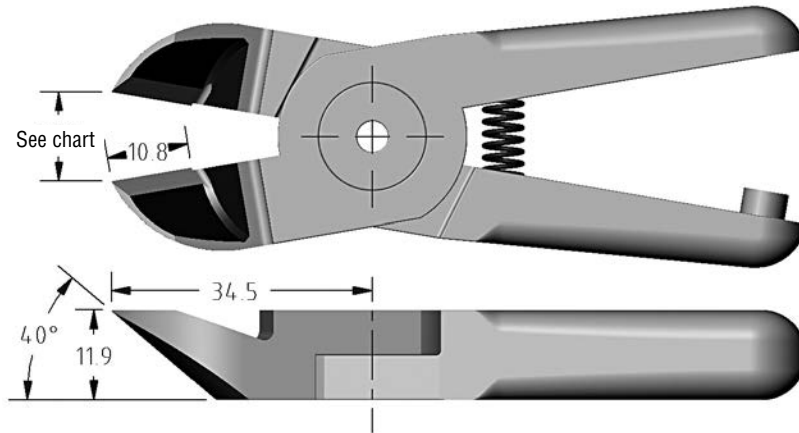

Swanstrom

Quick#	Part#	Price	Ø Sprue	Wt.
1096	X-20-RV45	\$390.00	9mm	172g
Replacement Spring				
1099	GSN-SPR-029	\$1.10		

Size 20 Nipper Body Tip to Tip Opening*

Vessel	Gimatic	Swanstrom	Nile	OEM
17.5mm	17mm	17.5mm	17.5mm	17mm

Size 20 Blades

(Dimensioned drawings shown full scale)

Vessel

Quick#	Part#	Price	Ø Sprue	Wt.
608	GSN-N20-PF	\$96.00	6mm	126g
Replacement Spring				
1283	SPR-03	\$1.90		

Size 20 Nipper Body Tip to Tip Opening*