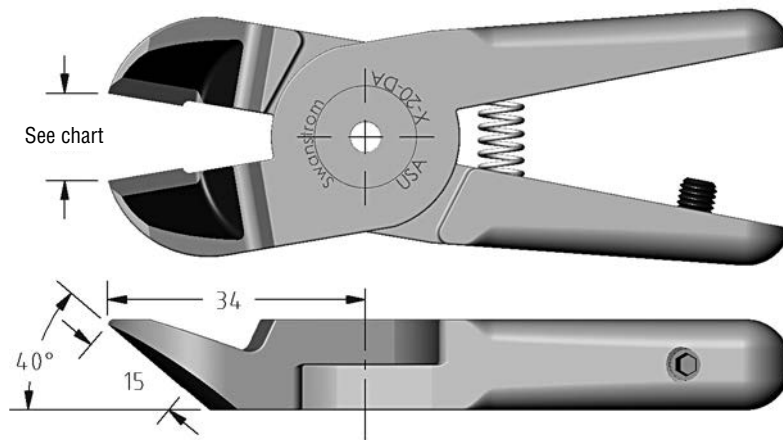

Swanstrom

Quick#	Part#	Price	Ø Sprue	Wt.
1096	X-20-RV45	\$390.00	9mm	172g
Replacement Spring				
1099	GSN-SPR-029	\$1.10		

Size 20 Nipper Body Tip to Tip Opening*

Vessel	Gimatic	Swanstrom	Nile	OEM
17.5mm	17mm	17.5mm	17.5mm	17mm

Size 20 Blades

(Dimensioned drawings shown full scale)

Vessel

Quick#	Part#	Price	Ø Sprue	Wt.
608	GSN-N20-PF	\$96.00	6mm	126g
Replacement Spring				
1283	SPR-03	\$1.90		

Size 20 Nipper Body Tip to Tip Opening*

Vessel	Gimatic	Swanstrom	Nile	OEM
11mm	10.5mm	11mm	11mm	10.5mm

Swanstrom

Quick#	Part#	Price	Ø Sprue	Wt.
1008	X-20-DA	\$117.00	6mm	124g
Replacement Spring				
1099	GSN-SPR-029	\$1.10		

Size 20 Nipper Body Tip to Tip Opening*