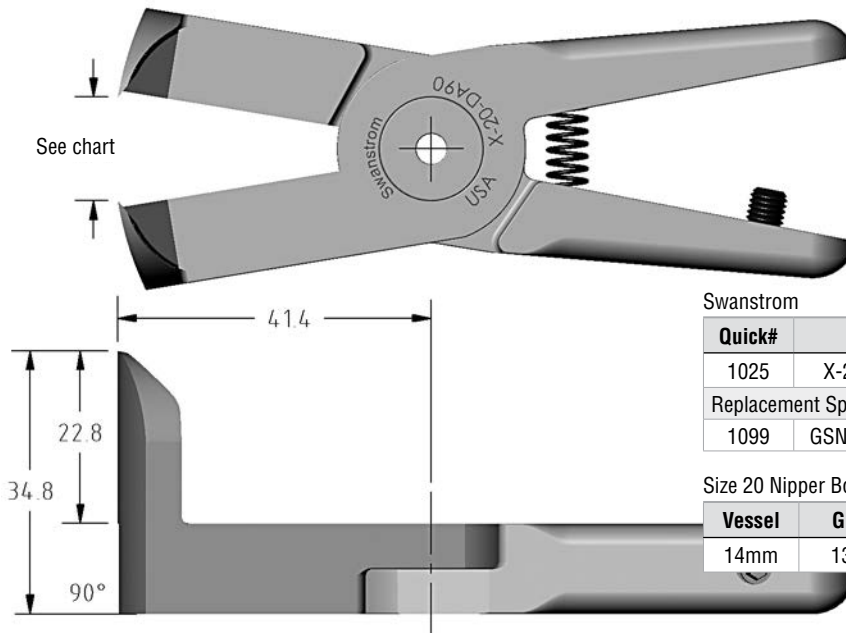

Size 20 Nipper Body Tip to Tip Opening*

Vessel	Gimatic	Swanstrom	Nile	OEM
16.5mm	15.5mm	16mm	16.5mm	15.5mm

Size 20 Blades

(Dimensioned drawings shown full scale)

Vessel

Quick#	Part#	Price	Ø Sprue	Wt.
698	GSN-N20-AA	\$366.00	8mm	186g
Replacement Spring				
1283	SPR-03	\$1.90		

Size 20 Nipper Body Tip to Tip Opening*

Vessel	Gimatic	Swanstrom	Nile	OEM
15mm	14.5mm	15.5mm	15mm	14.5mm

Swanstrom

Quick#	Part#	Price	Ø Sprue	Wt.
1098	X-20-LA	\$177.00	9mm	170g
Replacement Spring				
1099	GSN-SPR-029	\$1.10		

Size 20 Nipper Body Tip to Tip Opening*

Vessel	Gimatic	Swanstrom	Nile	OEM
17mm	16.5mm	17mm	17.5mm	16.5mm

Swanstrom

Quick#	Part#	Price	Ø Sprue	Wt.
1025	X-20-DA90	\$236.00	8mm	200g
Replacement Spring				
1099	GSN-SPR-029	\$1.10		

Size 20 Nipper Body Tip to Tip Opening*

Vessel	Gimatic	Swanstrom	Nile	OEM
14mm	13.5mm	14mm	14.5mm	13.5mm

Size 20 Blades

(Dimensioned drawings shown full scale)

Vessel

Quick#	Part#	Price	Ø Sprue	Wt.
610	GSN-N20-AE	\$115.00	6mm	122g
Replacement Spring				
1283	SPR-03	\$1.90		