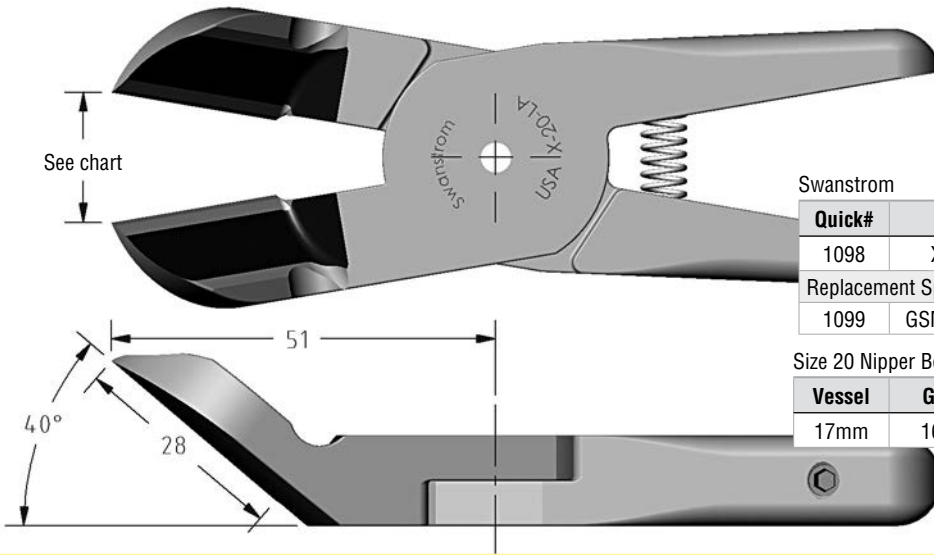

Size 20 Nipper Body Tip to Tip Opening*

Vessel	Gimatic	Swanstrom	Nile	OEM
9.5mm	9mm	9.5mm	9.5mm	9mm

Swanstrom

Quick#	Part#	Price	Ø Sprue	Wt.
1024	X-20-DA75	\$234.00	9mm	194g
Replacement Spring				
1099	GSN-SPR-029	\$1.10		

Size 20 Nipper Body Tip to Tip Opening*

Vessel	Gimatic	Swanstrom	Nile	OEM
16.5mm	15.5mm	16mm	16.5mm	15.5mm

Size 20 Blades

(Dimensioned drawings shown full scale)

Vessel

Quick#	Part#	Price	Ø Sprue	Wt.
698	GSN-N20-AA	\$366.00	8mm	186g
Replacement Spring				
1283	SPR-03	\$1.90		

Size 20 Nipper Body Tip to Tip Opening*

Vessel	Gimatic	Swanstrom	Nile	OEM
15mm	14.5mm	15.5mm	15mm	14.5mm

Swanstrom

Quick#	Part#	Price	Ø Sprue	Wt.
1098	X-20-LA	\$177.00	9mm	170g
Replacement Spring				
1099	GSN-SPR-029	\$1.10		