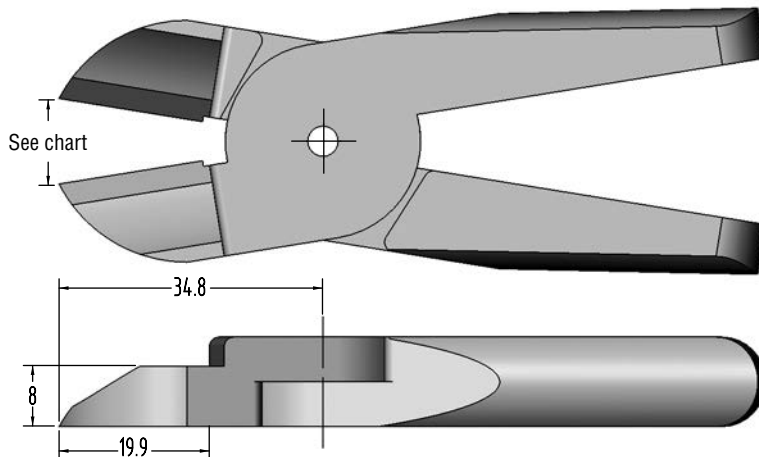

Size 20 Nipper Body Tip to Tip Opening*

Vessel	Gimatic	Swanstrom	Nile	OEM
16.5mm	15.5mm	16.5mm	16.5mm	15.5mm

Size 20 Blades

(Dimensioned drawings shown full scale)

Vessel

Quick#	Part#	Price	Ø Sprue	Wt.
609	GSN-N20-AJL	\$170.00	8mm	220g
Replacement Spring				
1283	SPR-03	\$1.90		

Size 20 Nipper Body Tip to Tip Opening*

Vessel	Gimatic	Swanstrom	Nile	OEM
16mm	15mm	15.5mm	16.5mm	15mm

Swanstrom

Quick#	Part#	Price	Ø Sprue	Wt.
1009	X-20-LI	\$158.00	8mm	198g
Replacement Spring				
1099	GSN-SPR-029	\$1.10		

Size 20 Nipper Body Tip to Tip Opening*

Vessel	Gimatic	Swanstrom	Nile	OEM
22mm	21mm	22mm	22mm	21mm

Swanstrom

Quick#	Part#	Price	Ø Sprue	Wt.
1046	X-20-SI	\$96.33	6mm	120g
Replacement Spring				
1099	GSN-SPR-029	\$1.10		

Size 20 Nipper Body Tip to Tip Opening*

Vessel	Gimatic	Swanstrom	Nile	OEM
11.5mm	11mm	12mm	12mm	11mm

Size 20 Blades

(Dimensioned drawings shown full scale)

Size 20 Nipper Body Tip to Tip Opening*

Vessel	Gimatic	Swanstrom	Nile	OEM
12.5mm	11.5mm	12.5mm	12.5mm	11.5mm