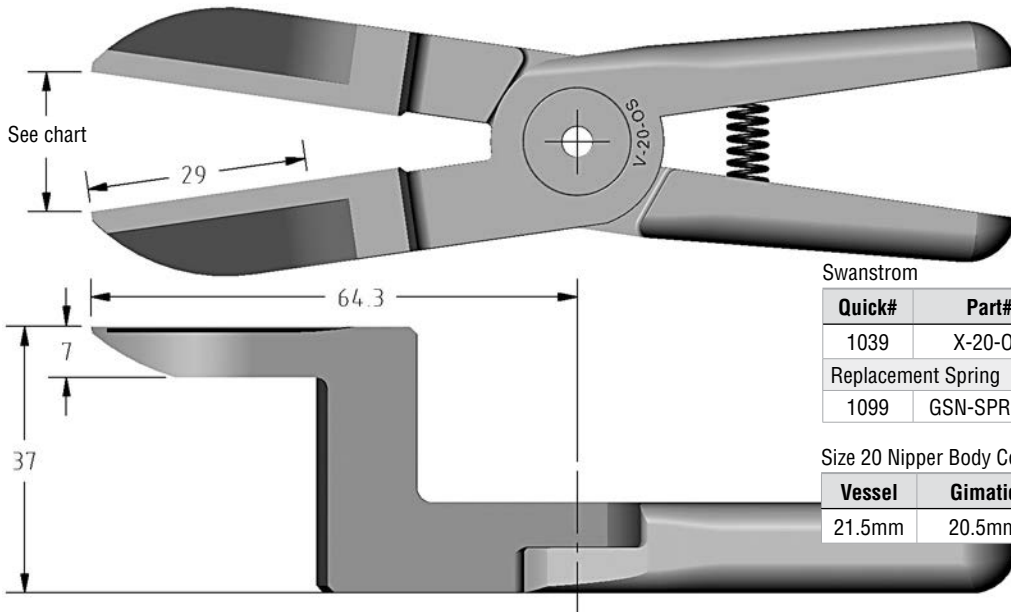

Swanstrom

Quick#	Part#	Price	Ø Sprue	Wt.
1039	X-20-OS	$380.00	8mm	220g
Replacement Spring				
1099	GSN-SPR-029	$1.10		

Size 20 Nipper Body Compatibility

Vessel	Gimatic	Swanstrom	Nile	OEM
21.5mm	20.5mm	21.5mm	21.5mm	20.5mm