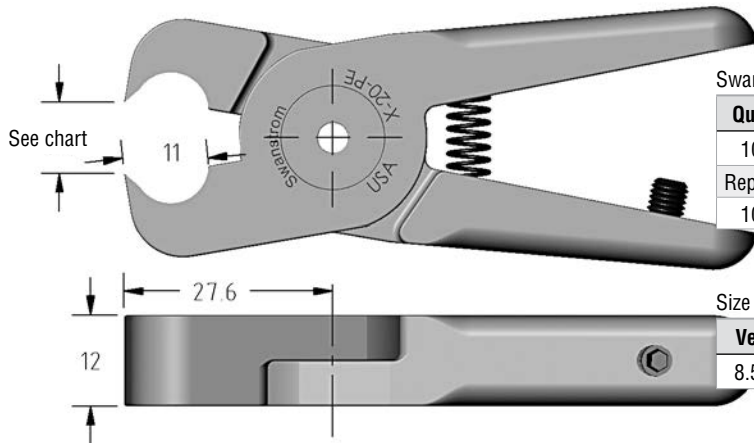

Size 20 Nipper Body Tip to Tip Opening*

Vessel	Gimatic	Swanstrom	Nile	OEM
17mm	16.5mm	17mm	17.5mm	16.5mm

Swanstrom

Quick#	Part#	Price	Ø Sprue	Wt.
1025	X-20-DA90	\$236.00	8mm	200g
Replacement Spring				
1099	GSN-SPR-029	\$1.10		

Size 20 Nipper Body Tip to Tip Opening*

Vessel	Gimatic	Swanstrom	Nile	OEM
14mm	13.5mm	14mm	14.5mm	13.5mm

Size 20 Blades

(Dimensioned drawings shown full scale)

Vessel

Quick#	Part#	Price	Ø Sprue	Wt.
610	GSN-N20-AE	\$115.00	6mm	122g
Replacement Spring				
1283	SPR-03	\$1.90		

Size 20 Nipper Body Tip to Tip Opening*

Vessel	Gimatic	Swanstrom	Nile	OEM
9mm	8.5mm	9mm	9mm	8.5mm

Swanstrom

Quick#	Part#	Price	Ø Sprue	Wt.
1010	X-20-PE	\$117.00	6mm	132g
Replacement Spring				
1099	GSN-SPR-029	\$1.10		

Size 20 Nipper Body Tip to Tip Opening*

Vessel	Gimatic	Swanstrom	Nile	OEM
8.5mm	8.5mm	9mm	8.5mm	8.5mm

Swanstrom

Quick#	Part#	Price	Ø Sprue	Wt.
1028	X-20PELA49	\$145.00	8mm	178g
Replacement Spring				
1099	GSN-SPR-029	\$1.10		