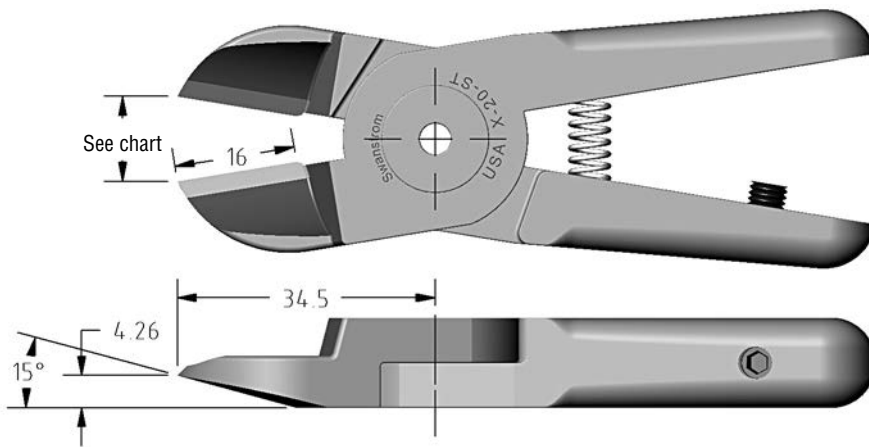

Universal Size 20 Blade Covers

Quick#	Part#	Price
2055	GSN-BC-20	\$9.97

Size 20 Nipper Blades

(Dimensioned drawings shown full scale)

Vessel

Quick#	Part#	Price	Ø Sprue	Wt.
607	GSN-N20-AP	\$99.00	7mm	116g
Replacement Spring				
1283	SPR-03	\$1.90		

Size 20 Nipper Body Tip to Tip Opening*

Vessel	Gimatic	Swanstrom	Nile	OEM
12mm	11.5mm	12mm	12.5mm	11.5mm

Swanstrom

Quick#	Part#	Price	Ø Sprue	Wt.
1007	X-20-ST	\$92.65	6mm	122g
Replacement Spring				
1099	GSN-SPR-029	\$1.10		