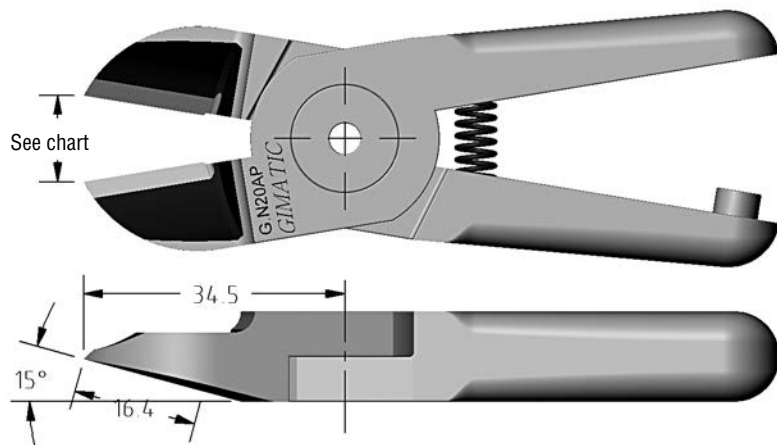

Universal Size 20 Blade Covers

Quick#	Part#	Price
2055	GSN-BC-20	\$9.97

Size 20 Nipper Blades

(Dimensioned drawings shown full scale)

Vessel

Quick#	Part#	Price	Ø Sprue	Wt.
607	GSN-N20-AP	\$99.00	7mm	116g
Replacement Spring				
1283	SPR-03	\$1.90		

Size 20 Nipper Body Tip to Tip Opening*

Vessel	Gimatic	Swanstrom	Nile	OEM
12mm	11.5mm	12mm	12.5mm	11.5mm

Swanstrom

Quick#	Part#	Price	Ø Sprue	Wt.
1007	X-20-ST	\$92.65	6mm	122g
Replacement Spring				
1099	GSN-SPR-029	\$1.10		

Size 20 Nipper Body Tip to Tip Opening*

Vessel	Gimatic	Swanstrom	Nile	OEM
12.5mm	11.5mm	12mm	12mm	11.5mm

Use Quick#s for easy online ordering.

Size 20 Blades

(Dimensioned drawings shown full scale)

Gimatic