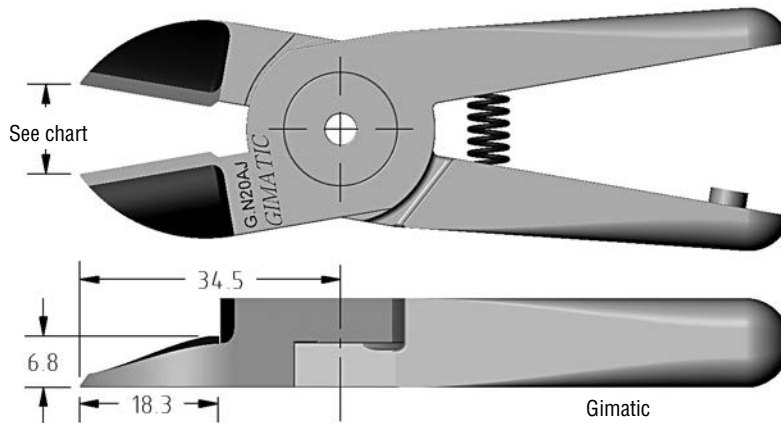

Size 20 Nipper Body Tip to Tip Opening*

Vessel	Gimatic	Swanstrom	Nile	OEM
16mm	15mm	15.5mm	16.5mm	15mm

Swanstrom

Quick#	Part#	Price	Ø Sprue	Wt.
1009	X-20-LI	\$158.00	8mm	198g
Replacement Spring				
1099	GSN-SPR-029	\$1.10		

Size 20 Nipper Body Tip to Tip Opening*

Vessel	Gimatic	Swanstrom	Nile	OEM
22mm	21mm	22mm	22mm	21mm

Swanstrom

Quick#	Part#	Price	Ø Sprue	Wt.
1046	X-20-SI	\$96.33	6mm	120g
Replacement Spring				
1099	GSN-SPR-029	\$1.10		

Size 20 Nipper Body Tip to Tip Opening*

Vessel	Gimatic	Swanstrom	Nile	OEM
11.5mm	11mm	12mm	12mm	11mm

Size 20 Blades

(Dimensioned drawings shown full scale)

Size 20 Nipper Body Tip to Tip Opening*

Vessel	Gimatic	Swanstrom	Nile	OEM
12.5mm	11.5mm	12.5mm	12.5mm	11.5mm