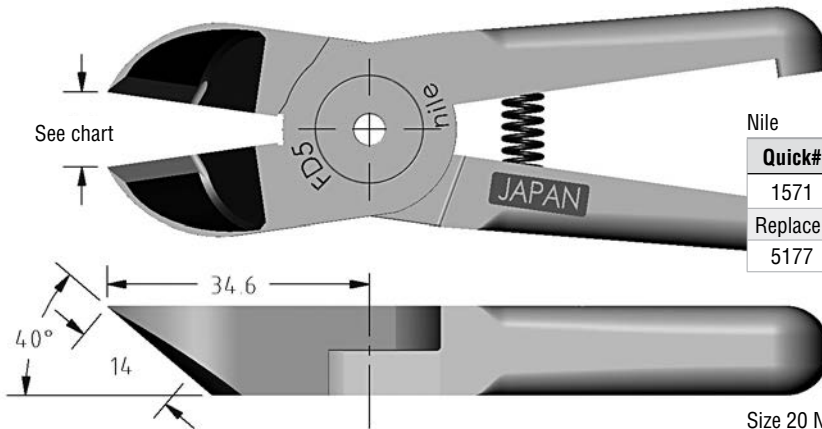

Nile

Quick#	Part#	Price	Ø Sprue	Wt.
1571	GSN-FD5	$78.00	5mm	122g
Replacement Spring				
5177	NILE-SP5	$2.09		

Size 20 Nipper Body Tip to Tip Opening*

Vessel	Gimatic	Swanstrom	Nile	OEM
9.5mm	9mm	9.5mm	9.5mm	9mm