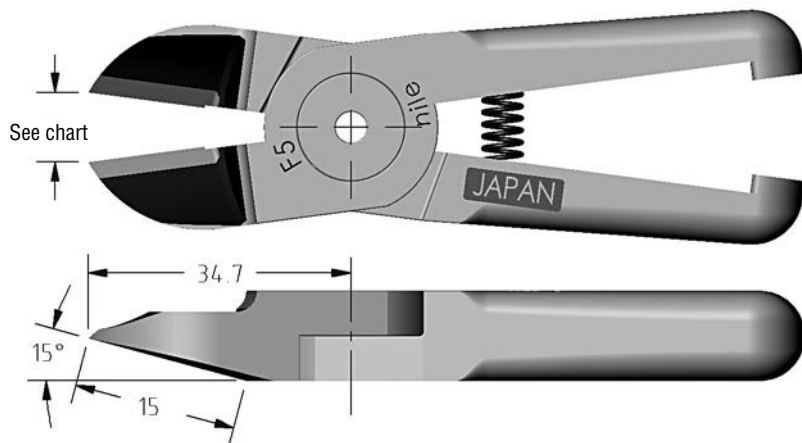

Size 20 Nipper Body Tip to Tip Opening*

Vessel	Gimatic	Swanstrom	Nile	OEM
12mm	11.5mm	12mm	12.5mm	11.5mm

Swanstrom

Quick#	Part#	Price	Ø Sprue	Wt.
1007	X-20-ST	\$92.65	6mm	122g
Replacement Spring				
1099	GSN-SPR-029	\$1.10		

Size 20 Nipper Body Tip to Tip Opening*

Vessel	Gimatic	Swanstrom	Nile	OEM
12.5mm	11.5mm	12mm	12mm	11.5mm

Use Quick#s for easy online ordering.

Size 20 Blades

(Dimensioned drawings shown full scale)

Gimatic

Quick#	Part#	Price	Ø Sprue	Wt.
5030	GN20AP	\$101.00	6mm	120g
Replacement Spring				
1283	SPR-03	\$1.90		

Size 20 Nipper Body Tip to Tip Opening*

Vessel	Gimatic	Swanstrom	Nile	OEM
11.5mm	11mm	11.5mm	11.5mm	11mm