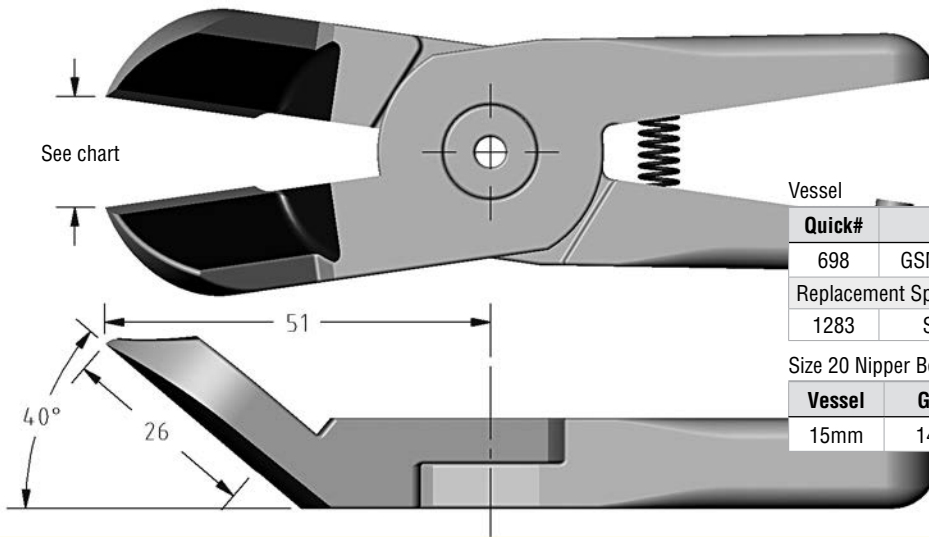

Size 20 Nipper Body Tip to Tip Opening*

Vessel	Gimatic	Swanstrom	Nile	OEM
9.5mm	9mm	9.5mm	9.5mm	9mm

Swanstrom

Quick#	Part#	Price	Ø Sprue	Wt.
1024	X-20-DA75	\$234.00	9mm	194g
Replacement Spring				
1099	GSN-SPR-029	\$1.10		

Size 20 Nipper Body Tip to Tip Opening*

Vessel	Gimatic	Swanstrom	Nile	OEM
16.5mm	15.5mm	16mm	16.5mm	15.5mm

Size 20 Blades

(Dimensioned drawings shown full scale)

Vessel

Quick#	Part#	Price	Ø Sprue	Wt.
698	GSN-N20-AA	\$366.00	8mm	186g
Replacement Spring				
1283	SPR-03	\$1.90		