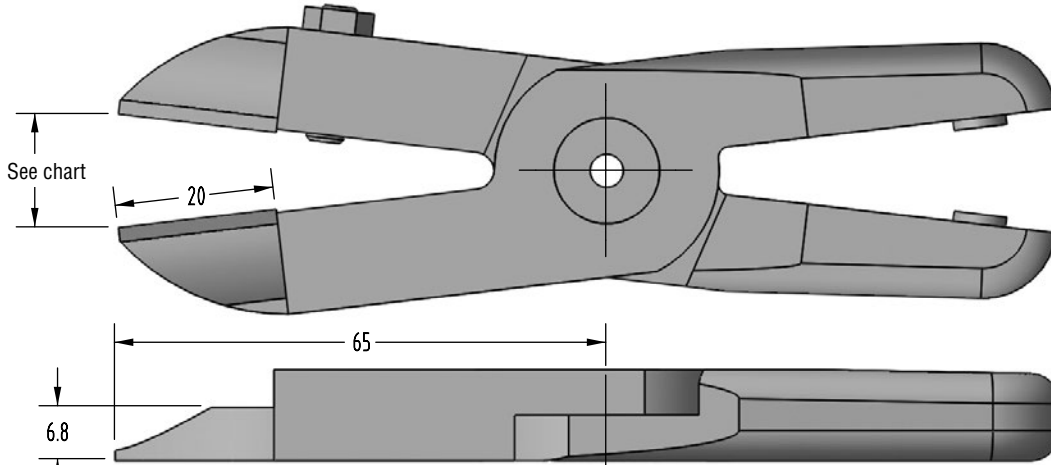

Size 20 Nipper Body Tip to Tip Opening*

Vessel	Gimatic	Swanstrom	Nile	OEM
9mm	8.5mm	9mm	9mm	8.5mm

Swanstrom

Quick#	Part#	Price	Ø Sprue	Wt.
1010	X-20-PE	\$117.00	6mm	132g
Replacement Spring				
1099	GSN-SPR-029	\$1.10		

Size 20 Nipper Body Tip to Tip Opening*

Vessel	Gimatic	Swanstrom	Nile	OEM
8.5mm	8.5mm	9mm	8.5mm	8.5mm

Swanstrom

Quick#	Part#	Price	Ø Sprue	Wt.
1028	X-20PELA49	\$145.00	8mm	178g
Replacement Spring				
1099	GSN-SPR-029	\$1.10		

Size 20 Nipper Body Tip to Tip Opening*

Vessel	Gimatic	Swanstrom	Nile	OEM
16.5mm	15.5mm	16.5mm	16.5mm	15.5mm

Size 20 Blades

(Dimensioned drawings shown full scale)

Vessel

Quick#	Part#	Price	Ø Sprue	Wt.
609	GSN-N20-AJL	\$170.00	8mm	220g
Replacement Spring				
1283	SPR-03	\$1.90		