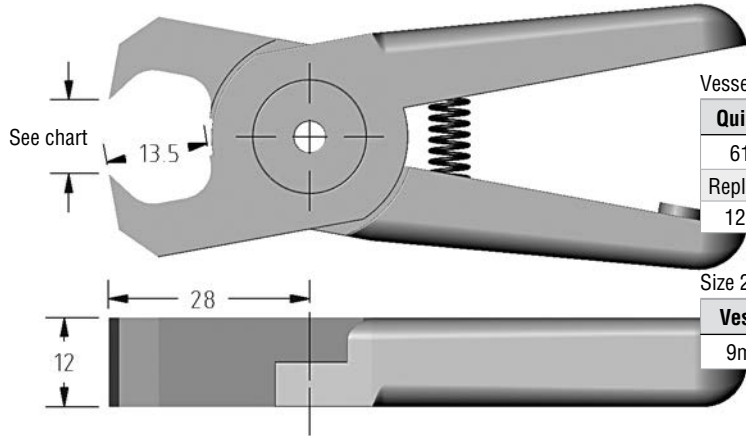

Size 20 Nipper Body Tip to Tip Opening*

Vessel	Gimatic	Swanstrom	Nile	OEM
15mm	14.5mm	15.5mm	15mm	14.5mm

Swanstrom

Quick#	Part#	Price	Ø Sprue	Wt.
1098	X-20-LA	\$177.00	9mm	170g
Replacement Spring				
1099	GSN-SPR-029	\$1.10		

Size 20 Nipper Body Tip to Tip Opening*

Vessel	Gimatic	Swanstrom	Nile	OEM
17mm	16.5mm	17mm	17.5mm	16.5mm

Swanstrom

Quick#	Part#	Price	Ø Sprue	Wt.
1025	X-20-DA90	\$236.00	8mm	200g
Replacement Spring				
1099	GSN-SPR-029	\$1.10		

Size 20 Nipper Body Tip to Tip Opening*

Vessel	Gimatic	Swanstrom	Nile	OEM
14mm	13.5mm	14mm	14.5mm	13.5mm

Size 20 Blades

(Dimensioned drawings shown full scale)

Vessel

Quick#	Part#	Price	Ø Sprue	Wt.
610	GSN-N20-AE	\$115.00	6mm	122g
Replacement Spring				
1283	SPR-03	\$1.90		