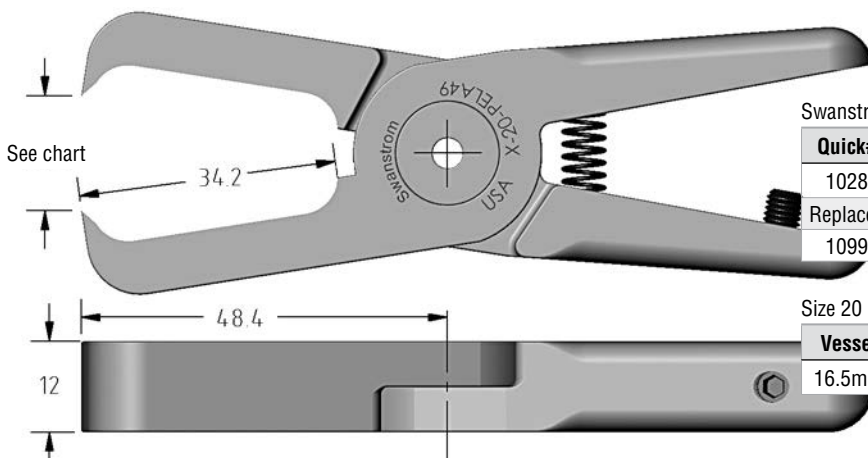

Size 20 Nipper Body Tip to Tip Opening*

Vessel	Gimatic	Swanstrom	Nile	OEM
14mm	13.5mm	14mm	14.5mm	13.5mm

Size 20 Blades

(Dimensioned drawings shown full scale)

Vessel

Quick#	Part#	Price	Ø Sprue	Wt.
610	GSN-N20-AE	\$115.00	6mm	122g
Replacement Spring				
1283	SPR-03	\$1.90		

Size 20 Nipper Body Tip to Tip Opening*

Vessel	Gimatic	Swanstrom	Nile	OEM
9mm	8.5mm	9mm	9mm	8.5mm

Swanstrom

Quick#	Part#	Price	Ø Sprue	Wt.
1010	X-20-PE	\$117.00	6mm	132g
Replacement Spring				
1099	GSN-SPR-029	\$1.10		

Size 20 Nipper Body Tip to Tip Opening*

Vessel	Gimatic	Swanstrom	Nile	OEM
8.5mm	8.5mm	9mm	8.5mm	8.5mm

Swanstrom

Quick#	Part#	Price	Ø Sprue	Wt.
1028	X-20PELA49	\$145.00	8mm	178g
Replacement Spring				
1099	GSN-SPR-029	\$1.10		