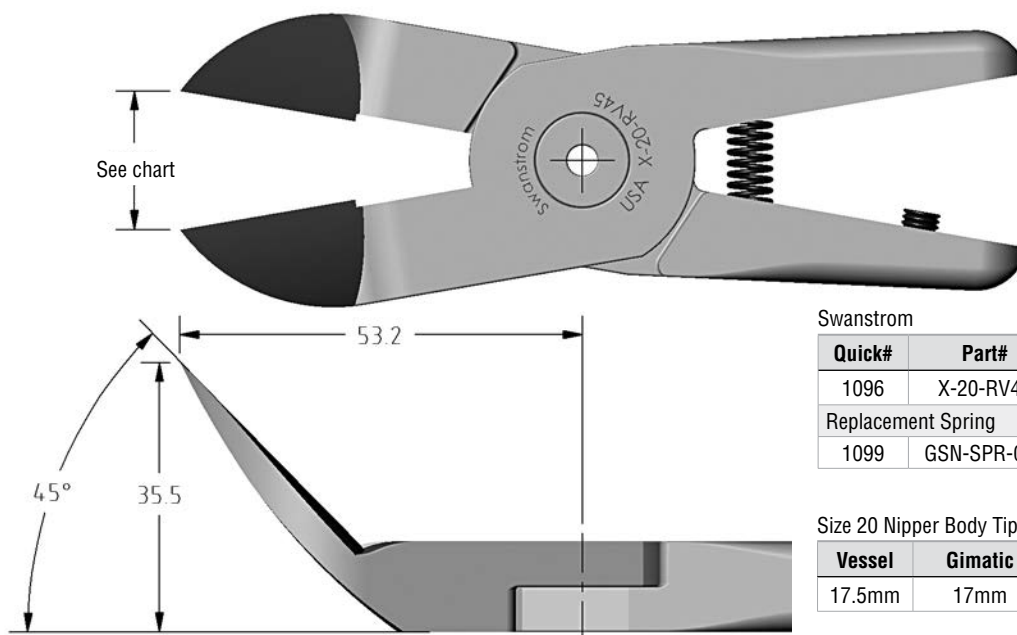

Swanstrom

Quick#	Part#	Price	Ø Sprue	Wt.
1096	X-20-RV45	$390.00	9mm	172g
Replacement Spring				
1099	GSN-SPR-029	$1.10		

Size 20 Nipper Body Tip to Tip Opening*

Vessel	Gimatic	Swanstrom	Nile	OEM
17.5mm	17mm	17.5mm	17.5mm	17mm