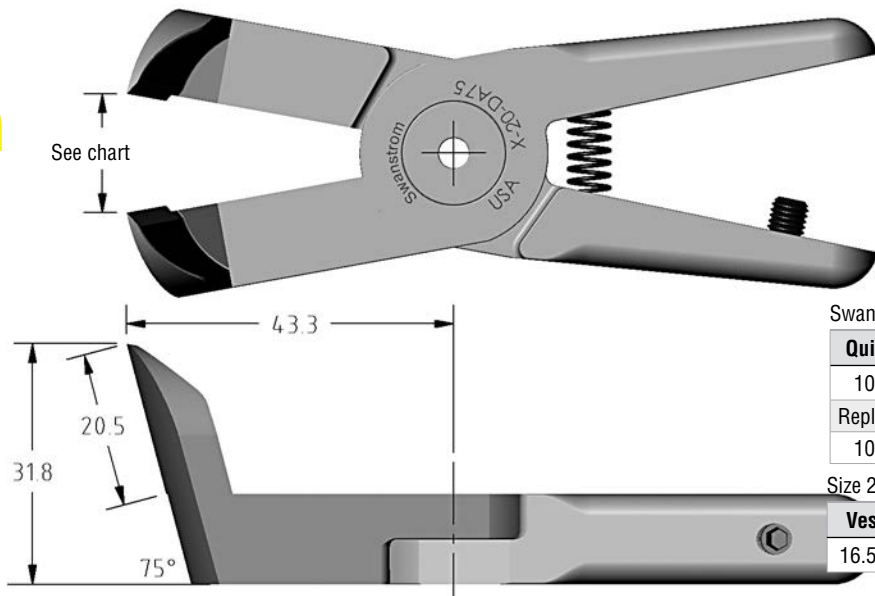

Size 20 Nipper Body Tip to Tip Opening*

Vessel	Gimatic	Swanstrom	Nile	OEM
12mm	11.5mm	11.5mm	11.5mm	11.5mm

Nile

Quick#	Part#	Price	Ø Sprue	Wt.
1571	GSN-FD5	\$78.00	5mm	122g
Replacement Spring				
5177	NILE-SP5	\$2.09		

Size 20 Nipper Body Tip to Tip Opening*

Vessel	Gimatic	Swanstrom	Nile	OEM
9.5mm	9mm	9.5mm	9.5mm	9mm

Swanstrom

Quick#	Part#	Price	Ø Sprue	Wt.
1024	X-20-DA75	\$234.00	9mm	194g
Replacement Spring				
1099	GSN-SPR-029	\$1.10		