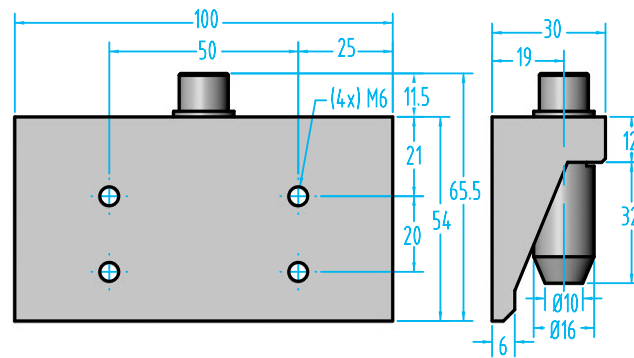

Star® EOAT-Side Quick Changers

(Dimensioned drawing shown half scale)

#2072, Small size

EOAT-Side Star Manual Quick Changer (Aluminum)

Quick#	Part#	Payload Capacity	Price	Wt.
2072	GSQ-OA-SSI	22lbs	\$67.70	97g

#5627, Medium size

EOAT-Side Star Manual Quick Changer (Aluminum)

Quick#	Part#	Payload Capacity	Price	Wt.
5627	GSQ-OAI-SAI	33lbs	\$100.39	229g

Star EOAT-Side Quick Changers

#2073, Large size

(Dimensioned drawing shown half scale)

EOAT-Side Star Manual Quick Changer (Aluminum)

Quick#	Part#	Payload Capacity	Price	Wt.
2073	GSQ-OA-LAI	77lbs	\$188.39	471g

#2074, Large size

EOAT-Side Star Manual Quick Changer (Steel)

Quick#	Part#	Payload Capacity	Price	Wt.
2074	GSQ-OC-LAII	77lbs	\$187.89	1000g