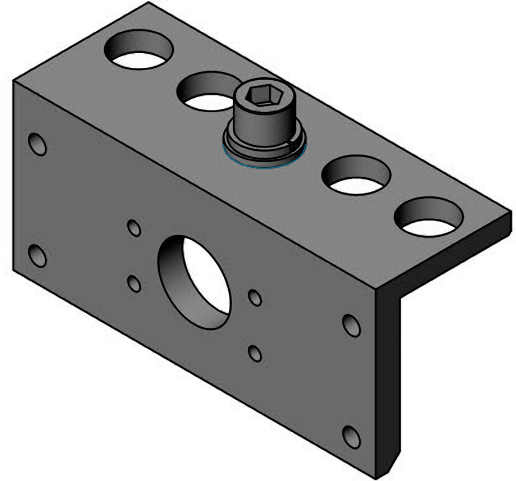

Star® EOAT-Side Quick Changers

(Dimensioned drawing shown half scale)

#2072, Small size

EOAT-Side Star Manual Quick Changer (Aluminum)

Quick#	Part#	Payload Capacity	Price	Wt.
2072	GSQ-OA-SSI	22lbs	\$67.70	97g

#5627, Medium size

EOAT-Side Star Manual Quick Changer (Aluminum)

Quick#	Part#	Payload Capacity	Price	Wt.
5627	GSQ-OAI-SAI	33lbs	\$100.39	229g

Star EOAT-Side Quick Changers

#2073, Large size

(Dimensioned drawing shown half scale)

EOAT-Side Star Manual Quick Changer (Aluminum)

Quick#	Part#	Payload Capacity	Price	Wt.
2073	GSQ-OA-LAI	77lbs	\$188.39	471g

#2074, Large size

EOAT-Side Star Manual Quick Changer (Steel)

Quick#	Part#	Payload Capacity	Price	Wt.
2074	GSQ-OC-LAII	77lbs	\$187.89	1000g