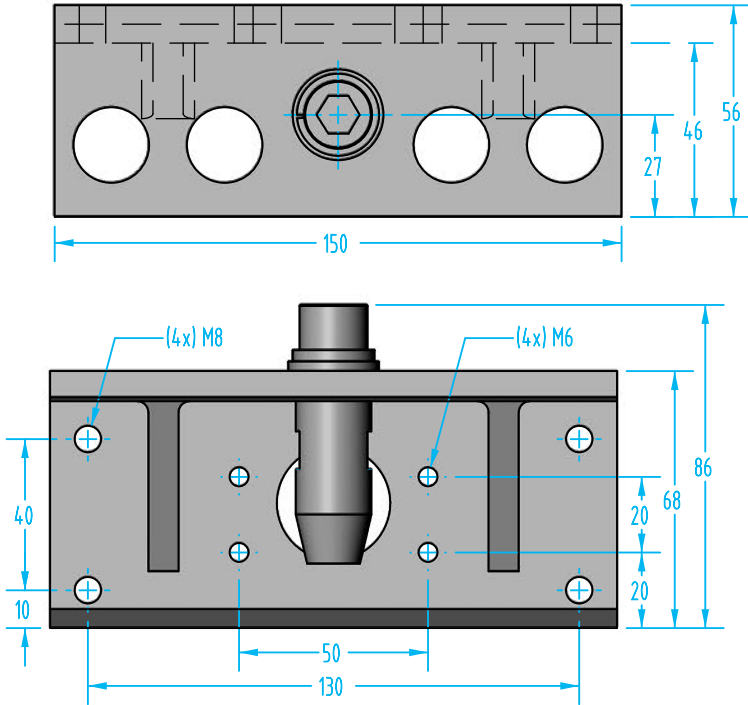

Star® EOAT-Side Quick Changers

(Dimensioned drawing shown half scale)

#2072, Small size

EOAT-Side Star Manual Quick Changer (Aluminum)

Quick#	Part#	Payload Capacity	Price	Wt.
2072	GSQ-OA-SSI	22lbs	\$67.70	97g

#5627, Medium size

EOAT-Side Star Manual Quick Changer (Aluminum)

Quick#	Part#	Payload Capacity	Price	Wt.
5627	GSQ-OAI-SAI	33lbs	\$100.39	229g

Star EOAT-Side Quick Changers

#2073, Large size

(Dimensioned drawing shown half scale)

EOAT-Side Star Manual Quick Changer (Aluminum)

Quick#	Part#	Payload Capacity	Price	Wt.
2073	GSQ-OA-LAI	77lbs	\$188.39	471g

#2074, Large size

EOAT-Side Star Manual Quick Changer (Steel)

Quick#	Part#	Payload Capacity	Price	Wt.
2074	GSQ-OC-LAII	77lbs	\$187.89	1000g