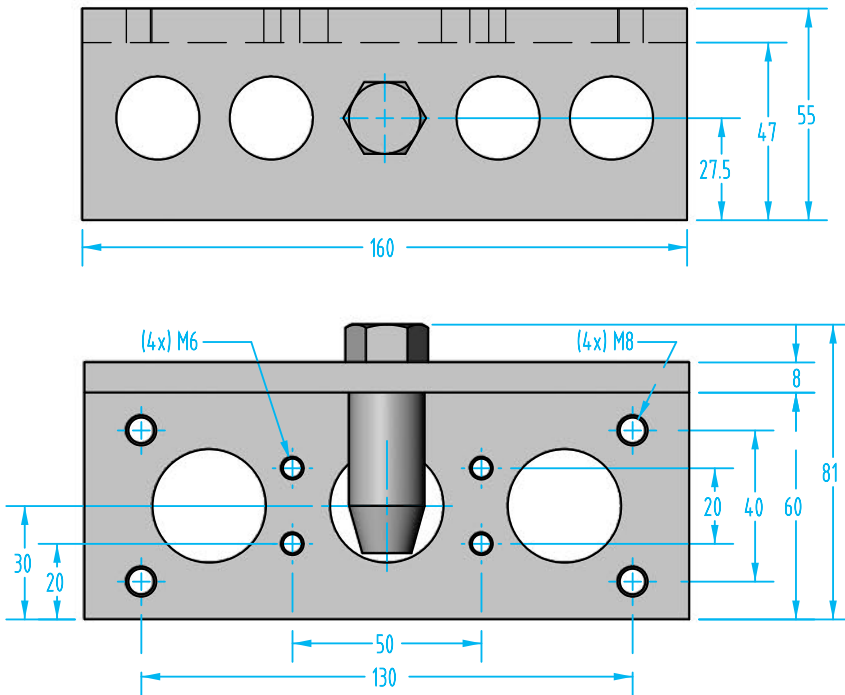

Star® EOAT-Side Quick Changers

(Dimensioned drawing shown half scale)

#2072, Small size

EOAT-Side Star Manual Quick Changer (Aluminum)

Quick#	Part#	Payload Capacity	Price	Wt.
2072	GSQ-OA-SSI	22lbs	\$67.70	97g

#5627, Medium size

EOAT-Side Star Manual Quick Changer (Aluminum)

Quick#	Part#	Payload Capacity	Price	Wt.
5627	GSQ-OAI-SAI	33lbs	\$100.39	229g

Star EOAT-Side Quick Changers

#2073, Large size

(Dimensioned drawing shown half scale)

EOAT-Side Star Manual Quick Changer (Aluminum)

Quick#	Part#	Payload Capacity	Price	Wt.
2073	GSQ-OA-LAI	77lbs	\$188.39	471g

#2074, Large size

EOAT-Side Star Manual Quick Changer (Steel)

Quick#	Part#	Payload Capacity	Price	Wt.
2074	GSQ-OC-LAII	77lbs	\$187.89	1000g