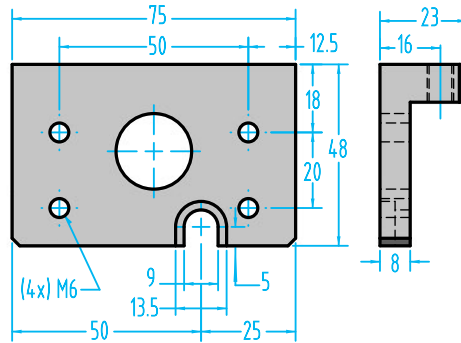

Star® EOAT-Side Quick Changers

(Dimensioned drawing shown half scale)

#2072, Small size

EOAT-Side Star Manual Quick Changer (Aluminum)

Quick#	Part#	Payload Capacity	Price	Wt.
2072	GSQ-OA-SSI	22lbs	\$67.70	97g

#5627, Medium size

EOAT-Side Star Manual Quick Changer (Aluminum)

Quick#	Part#	Payload Capacity	Price	Wt.
5627	GSQ-OAI-SAI	33lbs	\$100.39	229g

Star EOAT-Side Quick Changers

#2073, Large size

(Dimensioned drawing shown half scale)

EOAT-Side Star Manual Quick Changer (Aluminum)

Quick#	Part#	Payload Capacity	Price	Wt.
2073	GSQ-OA-LAI	77lbs	\$188.39	471g

#2074, Large size

EOAT-Side Star Manual Quick Changer (Steel)

Quick#	Part#	Payload Capacity	Price	Wt.
2074	GSQ-OC-LAII	77lbs	\$187.89	1000g