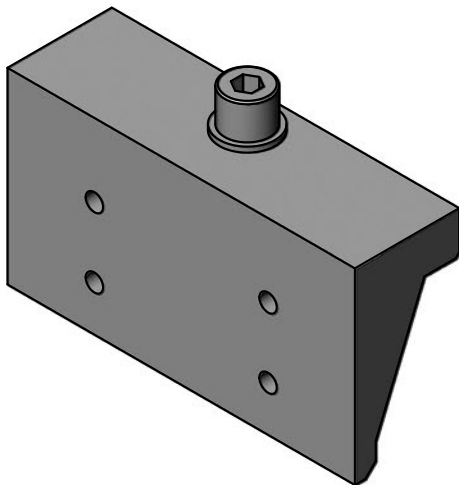

Star® EOAT-Side Quick Changers

(Dimensioned drawing shown half scale)

#2072, Small size

EOAT-Side Star Manual Quick Changer (Aluminum)

Quick#	Part#	Payload Capacity	Price	Wt.
2072	GSQ-OA-SSI	22lbs	\$67.70	97g

#5627, Medium size

EOAT-Side Star Manual Quick Changer (Aluminum)

Quick#	Part#	Payload Capacity	Price	Wt.
5627	GSQ-OAI-SAI	33lbs	\$100.39	229g

Star EOAT-Side Quick Changers

#2073, Large size

(Dimensioned drawing shown half scale)

EOAT-Side Star Manual Quick Changer (Aluminum)

Quick#	Part#	Payload Capacity	Price	Wt.
2073	GSQ-OA-LAI	77lbs	\$188.39	471g

#2074, Large size

EOAT-Side Star Manual Quick Changer (Steel)

Quick#	Part#	Payload Capacity	Price	Wt.
2074	GSQ-OC-LAII	77lbs	\$187.89	1000g