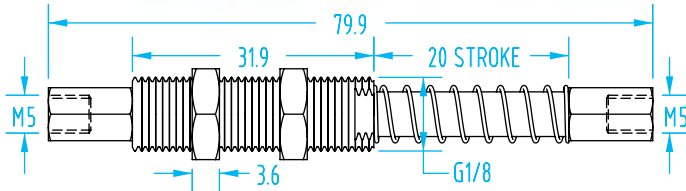

#1403

Quick#	Part#	Type	Stroke	Weight	Price
1403	GSS-59-G8M5	Rotate	20mm	18g	\$51.33
1406	GSS-59R-G8M5	Non-rotate	20mm	18g	\$83.25

# Suspensions

(Dimensioned drawings shown full scale)

## G1/8"

#333

#454

Quick#	Part#	Type	Stroke	Weight	Price
333	GSS-60-G8M5	Rotate	20mm	19g	\$36.00
454	GSS-60R-G8M5	Non-rotate	20mm	18g	\$45.00

We recommend using an appropriately sized lock washer with threaded body suspensions, see page 1076.