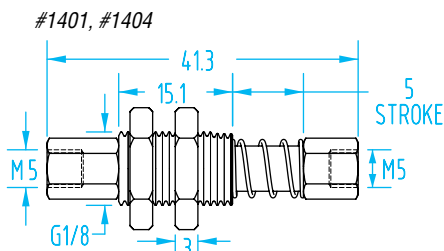

External Spring Versions