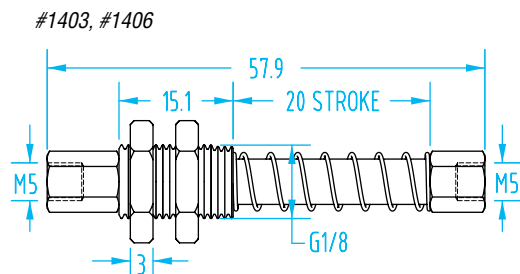

External Spring Versions

Quick#	Part#	Type	Stroke	Weight	Price
1401	GSS-40-G8M5	Rotate	5mm	14g	$34.33
1404	GSS-40R-G8M5	Non-rotate	5mm	14g	$85.00

Quick#	Part#	Type	Stroke	Weight	Price
1402	GSS-47-G8M5	Rotate	10mm	16g	$60.62
1405	GSS-47R-G8M5	Non-rotate	10mm	16g	$49.20

Quick#	Part#	Type	Stroke	Weight	Price
1403	GSS-59-G8M5	Rotate	20mm	18g	$51.33
1406	GSS-59R-G8M5	Non-rotate	20mm	18g	$83.25