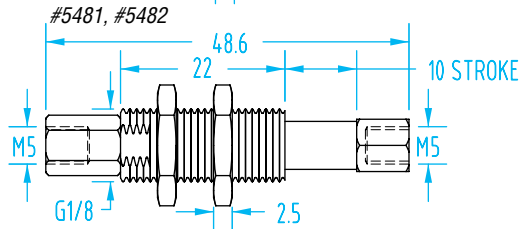

# G1/8" Suspensions

(Dimensioned drawings shown full scale)

## Internal Spring Versions

#5479

#5481

Quick#	Part#	Type	Stroke	Weight	Price
5479	GSS-C7-G8M5	Rotate	7mm	14g	\$19.77
5481	GSS-C10-G8M5	Rotate	10mm	19g	\$21.54
5483	GSS-C20-G8M5	Rotate	20mm	26g	\$26.92
5485	GSS-C40-G8M5	Rotate	40mm	37g	\$30.00

Quick#	Part#	Type	Stroke	Weight	Price
5480	GSS-C7R-G8M5	Non-Rotate	7mm	15g	\$28.75
5482	GSS-C10R-G8M5	Non-Rotate	10mm	21g	\$29.75
5484	GSS-C20R-G8M5	Non-Rotate	20mm	27g	\$37.50
5486	GSS-C40R-G8M5	Non-Rotate	40mm	39g	\$43.50

## G1/8"

#333

#454

Quick#	Part#	Type	Stroke	Weight	Price
333	GSS-60-G8M5	Rotate	20mm	19g	\$36.00
454	GSS-60R-G8M5	Non-rotate	20mm	18g	\$45.00

We recommend using an appropriately sized lock washer with threaded body suspensions, see page 1076.