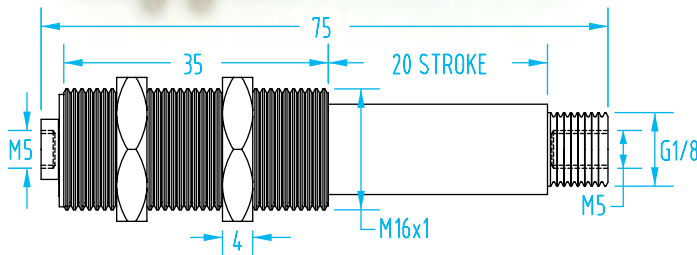

Lightweight Suspensions

#1822