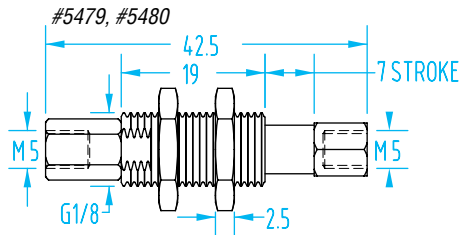

# G1/8" Suspensions

(Dimensioned drawings shown full scale)

## Internal Spring Versions

#5479

#5481

Quick#	Part#	Type	Stroke	Weight	Price
5479	GSS-C7-G8M5	Rotate	7mm	14g	\$19.77
5481	GSS-C10-G8M5	Rotate	10mm	19g	\$21.54
5483	GSS-C20-G8M5	Rotate	20mm	26g	\$26.92
5485	GSS-C40-G8M5	Rotate	40mm	37g	\$30.00

Quick#	Part#	Type	Stroke	Weight	Price
5480	GSS-C7R-G8M5	Non-Rotate	7mm	15g	\$28.75
5482	GSS-C10R-G8M5	Non-Rotate	10mm	21g	\$29.75
5484	GSS-C20R-G8M5	Non-Rotate	20mm	27g	\$37.50
5486	GSS-C40R-G8M5	Non-Rotate	40mm	39g	\$43.50

## G1/8"

#333

#454

Quick#	Part#	Type	Stroke	Weight	Price
333	GSS-60-G8M5	Rotate	20mm	19g	\$36.00
454	GSS-60R-G8M5	Non-rotate	20mm	18g	\$45.00

We recommend using an appropriately sized lock washer with threaded body suspensions, see page 1076.