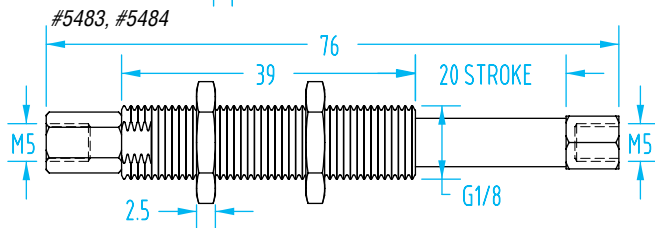

# G1/8" Suspensions

(Dimensioned drawings shown full scale)

## Internal Spring Versions

#5479

#5481

Quick#	Part#	Type	Stroke	Weight	Price
5479	GSS-C7-G8M5	Rotate	7mm	14g	\$19.77
5481	GSS-C10-G8M5	Rotate	10mm	19g	\$21.54
5483	GSS-C20-G8M5	Rotate	20mm	26g	\$26.92
5485	GSS-C40-G8M5	Rotate	40mm	37g	\$30.00

Quick#	Part#	Type	Stroke	Weight	Price
5480	GSS-C7R-G8M5	Non-Rotate	7mm	15g	\$28.75
5482	GSS-C10R-G8M5	Non-Rotate	10mm	21g	\$29.75
5484	GSS-C20R-G8M5	Non-Rotate	20mm	27g	\$37.50
5486	GSS-C40R-G8M5	Non-Rotate	40mm	39g	\$43.50

## G1/8"

#333

#454

Quick#	Part#	Type	Stroke	Weight	Price
333	GSS-60-G8M5	Rotate	20mm	19g	\$36.00
454	GSS-60R-G8M5	Non-rotate	20mm	18g	\$45.00

We recommend using an appropriately sized lock washer with threaded body suspensions, see page 1076.