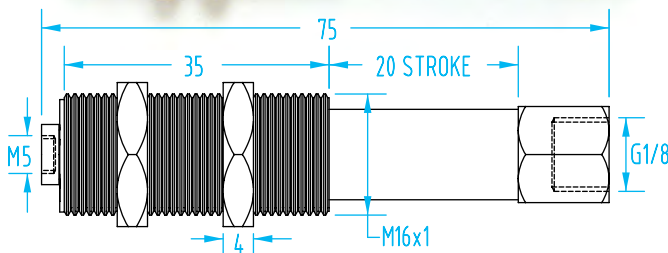

## Lightweight Suspensions

#1822

Fittings Available on page 1043

#1824

Quick#	Part#	Type	Stroke	Weight	Price
1822	GSS-75L-M16M5	Rotate	20mm	20g	\$19.79
1823	GSS-75L-M16N	Rotate	20mm	20g	\$23.78
1824	GSS-75L-M16G8	Rotate	20mm	18g	\$19.79