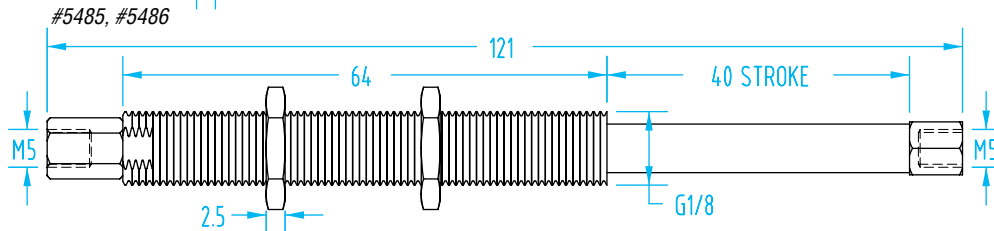

# G1/8" Suspensions

(Dimensioned drawings shown full scale)

## Internal Spring Versions

#5479

#5481

Quick#	Part#	Type	Stroke	Weight	Price
5479	GSS-C7-G8M5	Rotate	7mm	14g	\$19.77
5481	GSS-C10-G8M5	Rotate	10mm	19g	\$21.54
5483	GSS-C20-G8M5	Rotate	20mm	26g	\$26.92
5485	GSS-C40-G8M5	Rotate	40mm	37g	\$30.00

Quick#	Part#	Type	Stroke	Weight	Price
5480	GSS-C7R-G8M5	Non-Rotate	7mm	15g	\$28.75
5482	GSS-C10R-G8M5	Non-Rotate	10mm	21g	\$29.75
5484	GSS-C20R-G8M5	Non-Rotate	20mm	27g	\$37.50
5486	GSS-C40R-G8M5	Non-Rotate	40mm	39g	\$43.50

## G1/8"

#333

#454

Quick#	Part#	Type	Stroke	Weight	Price
333	GSS-60-G8M5	Rotate	20mm	19g	\$36.00
454	GSS-60R-G8M5	Non-rotate	20mm	18g	\$45.00

We recommend using an appropriately sized lock washer with threaded body suspensions, see page 1076.