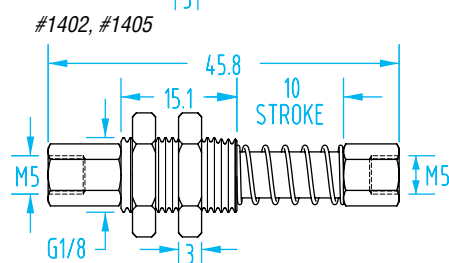

External Spring Versions