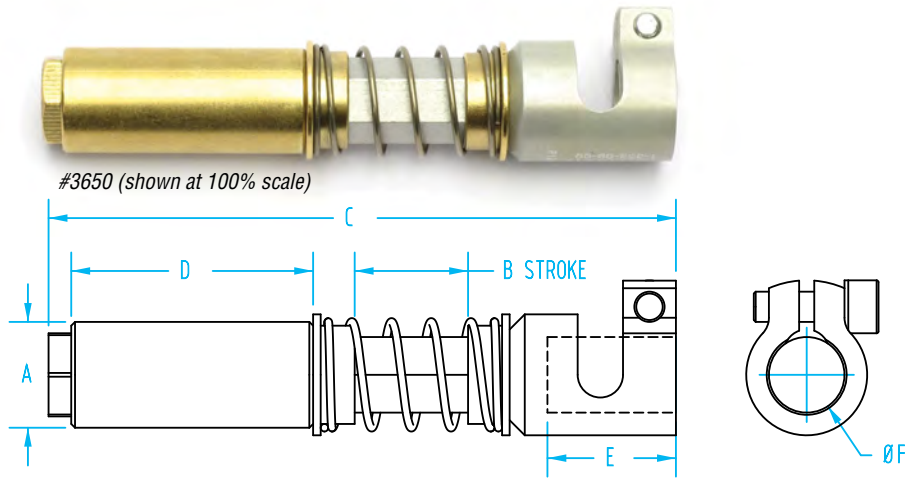

Non-Rotating Suspension with Gripper Arm

#3650 (shown at 100% scale)

Quick#	Part#	>ASS< #	Style	ØA	B (Stroke)	C	D	E	ØF	Price	Wt.
3650	GGG-14-10-15	1-363-09-00	Clampable	14	15mm	83	32	17	10	\$116.55	44g
3651	GGG-20-20-20	1-363-21-00		20	20mm	130	55	37	20	\$119.18	138g
3690	GGG-M14-10-15	1-363-12-00	Threaded	M14x1	15mm	83	32	17	10	\$116.55	62g
3691	GGG-M20-20-20	1-363-24-00		M20x1.5	20mm	130	55	37	20	\$119.18	179g

#3648 (shown at 100% scale)

Quick#	Part#	>ASS< #	Style	Stroke	Ø	Price	Wt.
3648	GGG-90-14-10-15	1-364-09-00	Clampable	15mm	14	\$57.75	57g
3649	GGG-90-M14-10-15	1-364-12-00	Threaded	15mm	M14x1	\$59.85	75g