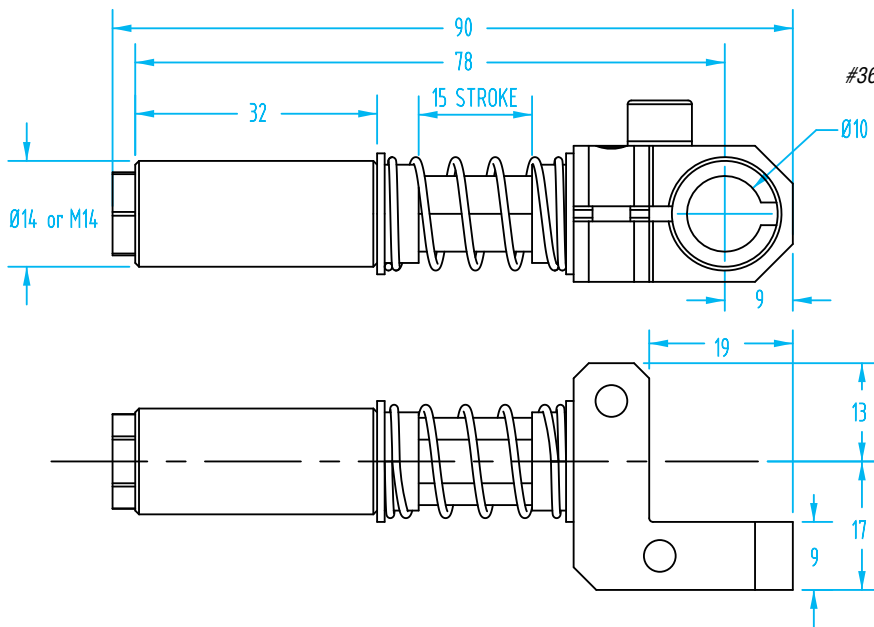

Non-Rotating Suspension with Gripper Arm

#3650 (shown at 100% scale)

Quick#	Part#	>ASS< #	Style	ØA	B (Stroke)	C	D	E	ØF	Price	Wt.
3650	GGG-14-10-15	1-363-09-00	Clampable	14	15mm	83	32	17	10	\$116.55	44g
3651	GGG-20-20-20	1-363-21-00		20	20mm	130	55	37	20	\$119.18	138g
3690	GGG-M14-10-15	1-363-12-00	Threaded	M14x1	15mm	83	32	17	10	\$116.55	62g
3691	GGG-M20-20-20	1-363-24-00		M20x1.5	20mm	130	55	37	20	\$119.18	179g

#3648 (shown at 100% scale)

Quick#	Part#	>ASS< #	Style	Stroke	Ø	Price	Wt.
3648	GGG-90-14-10-15	1-364-09-00	Clampable	15mm	14	\$57.75	57g
3649	GGG-90-M14-10-15	1-364-12-00	Threaded	15mm	M14x1	\$59.85	75g