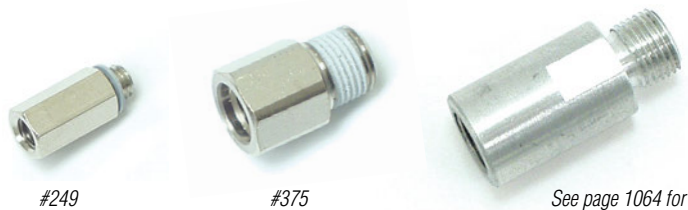

*Has integrated sealing ring on threads.

Sealing Rings

Quick#	Part#	Thread	Notes	Price
241	GSF-G-M3	M3		\$0.25
242	GSF-G-M5	M5		\$0.12
243	GSF-G-M5W	M5	Wide	\$0.20
244	GSF-G-G8	G1/8"		\$0.25
2450	GSF-G-G4	G1/4"		\$0.45

Female to Female

Quick#	Part#	Female	Female	Price
230	GSF-FC-M5	M5	M5	\$1.74
232	GSF-RFC-G8M5	G1/8"	M5	\$2.00
229	GSF-FC-G8	G1/8"	G1/8"	\$2.88
221	GSF-FC-G8M8	G1/8"	M8	\$4.84
1386	GSF-FC-G4	G1/4"	G1/4"	\$1.73
1387	GSF-RFC-G8G4	G1/8"	G1/4"	\$1.67

NPT Adaptors

Quick#	Part#	Female	Male	Price
233	GSF-NPT-N8G8	G1/8"	1/8"NPT	\$3.10
234	GSF-NPT-R8N8	1/8"NPT	R1/8"	\$3.60
494	GSF-NPT-N4G4	G1/4"	1/4"NPT	\$6.44
498	GSF-NPT-R4N4	1/4"NPT	R1/4"	\$9.15

Note: Male R1/8" fits Female G1/8".
Male R1/4" fits Female G1/4".

Female to Male

Quick#	Part#	Female	Male	Price
249	GSF-NX-M5	M5	M5	\$0.67
375	GSF-AF-M8R8	M8x1	R1/8"	\$2.18

Note: Male R1/8" fits Female G1/8".

#237

Note: M16x1.5 threads CANNOT be used with M16 slotted brackets.