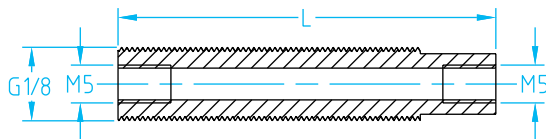

Extensions

M16x1 - G1/8" Threaded Extensions (Good for vacuum)

Quick #	Part #	Length	OD	ID	Weight	Price
1482	GSS-M16G8-50	50mm	M16x1	G1/8"	24g	$14.60
1483	GSS-M16G8-120	120mm	M16x1	G1/8"	50g	$23.00

Includes (1) M16x1 lock nut. See page 1076 for additional nuts.

M16x1 - G1/8" Threaded Gripper Extensions (Not for vacuum)

Quick #	Part #	Length	A (Thread)	B	Weight	Price
1774	GSS-G8M8-60	60mm	G1/8"	12.7	14g	$9.50
1773	GSS-G8M8-120	120mm	G1/8"	12.7	24g	$9.50
1776	GSS-M16M8-75	75mm	M16X1	19	43g	$8.94
1775	GSS-M16M8-170	170mm	M16X1	19	92g	$9.92

Includes (1) G1/8" or M16x1 lock nut. See page 1076 for additional nuts.

G1/8" Threaded Extensions (Good for vacuum)

Quick #	Part #	Length	Weight	Price
558	GSS-G8M5-50	50mm	6g	$9.51
559	GSS-G8M5-75	75mm	9g	$11.03
560	GSS-G8M5-100	100mm	12g	$12.39

G1/8" - 14mm Extensions (Not for vacuum)

Quick #	Part #	Length	Weight	Price
1847	GSS-14G8-60	60mm	15g	$7.85
1830	GSS-14G8-150	150mm	38g	$8.45

Our most popular clampable extensions are available in the Framing Sections; on pages 217 & 262.