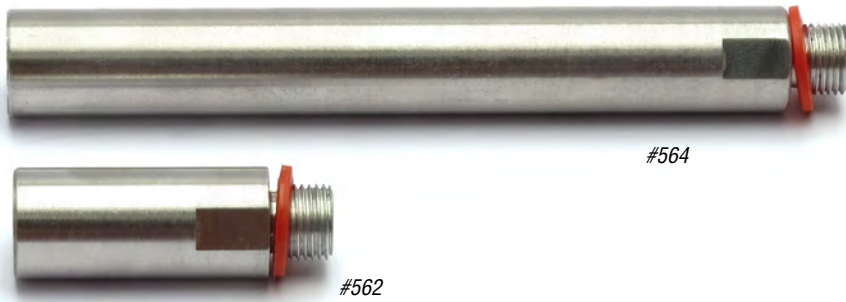

### G1/8" Threaded Extensions (Good for vacuum)

Quick #	Part #	Length	Weight	Price
558	GSS-G8M5-50	50mm	6g	\$9.51
559	GSS-G8M5-75	75mm	9g	\$11.03
560	GSS-G8M5-100	100mm	12g	\$12.39

### G1/8" - 14mm Extensions (Not for vacuum)

Quick #	Part #	Length	Weight	Price
1847	GSS-14G8-60	60mm	15g	\$7.85
1830	GSS-14G8-150	150mm	38g	\$8.45

Our most popular clampable extensions are available in the Framing Sections; on pages 217 & 262.

Extensions

(Dimensioned drawings shown full scale)

14mm Extensions (Good for vacuum)

Quick #	Part #	Length	Weight	Price
561	GSS-14G8-30	30mm	7g	\$8.18
562	GSS-14G8-40	40mm	11g	\$8.37
563	GSS-14G8-50	50mm	14g	\$8.87
564	GSS-14G8-110	110mm	37g	\$11.13