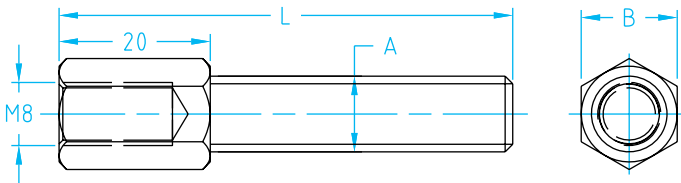

Extensions

M16x1 - G1/8" Threaded Extensions (Good for vacuum)

Quick #	Part #	Length	OD	ID	Weight	Price
1482	GSS-M16G8-50	50mm	M16x1	G1/8"	24g	$14.60
1483	GSS-M16G8-120	120mm	M16x1	G1/8"	50g	$23.00

Includes (1) M16x1 lock nut. See page 1076 for additional nuts.

M16x1 - G1/8" Threaded Gripper Extensions (Not for vacuum)

Quick #	Part #	Length	A (Thread)	B	Weight	Price
1774	GSS-G8M8-60	60mm	G1/8"	12.7	14g	$9.50
1773	GSS-G8M8-120	120mm	G1/8"	12.7	24g	$9.50
1776	GSS-M16M8-75	75mm	M16X1	19	43g	$8.94
1775	GSS-M16M8-170	170mm	M16X1	19	92g	$9.92

Includes (1) G1/8" or M16x1 lock nut. See page 1076 for additional nuts.

G1/8" Threaded Extensions (Good for vacuum)

Quick #	Part #	Length	Weight	Price
558	GSS-G8M5-50	50mm	6g	$9.51
559	GSS-G8M5-75	75mm	9g	$11.03
560	GSS-G8M5-100	100mm	12g	$12.39

G1/8" - 14mm Extensions (Not for vacuum)

Quick #	Part #	Length	Weight	Price
1847	GSS-14G8-60	60mm	15g	$7.85
1830	GSS-14G8-150	150mm	38g	$8.45

Our most popular clampable extensions are available in the Framing Sections; on pages 217 & 262.