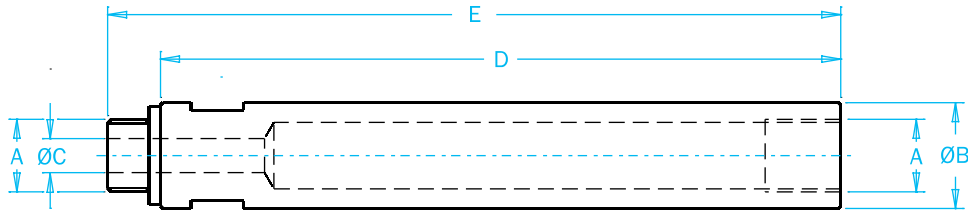

### G1/8" Threaded Extensions (Good for vacuum)

Quick #	Part #	Length	Weight	Price
558	GSS-G8M5-50	50mm	6g	\$9.51
559	GSS-G8M5-75	75mm	9g	\$11.03
560	GSS-G8M5-100	100mm	12g	\$12.39

### G1/8" - 14mm Extensions (Not for vacuum)

Quick #	Part #	Length	Weight	Price
1847	GSS-14G8-60	60mm	15g	\$7.85
1830	GSS-14G8-150	150mm	38g	\$8.45

Our most popular clampable extensions are available in the Framing Sections; on pages 217 & 262.

Extensions

(Dimensioned drawings shown full scale)

14mm Extensions (Good for vacuum)

Quick #	Part #	Length	Weight	Price
561	GSS-14G8-30	30mm	7g	\$8.18
562	GSS-14G8-40	40mm	11g	\$8.37
563	GSS-14G8-50	50mm	14g	\$8.87
564	GSS-14G8-110	110mm	37g	\$11.13