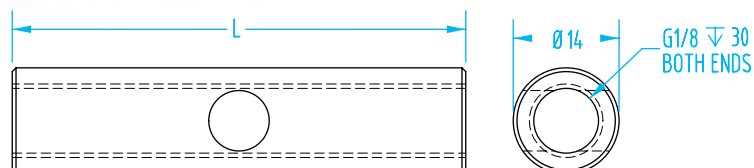

### M16x1 - G1/8" Threaded Gripper Extensions (Not for vacuum)

Quick #	Part #	Length	A (Thread)	B	Weight	Price
1774	GSS-G8M8-60	60mm	G1/8"	12.7	14g	\$9.50
1773	GSS-G8M8-120	120mm	G1/8"	12.7	24g	\$9.50
1776	GSS-M16M8-75	75mm	M16X1	19	43g	\$8.94
1775	GSS-M16M8-170	170mm	M16X1	19	92g	\$9.92

Includes (1) G1/8" or M16x1 lock nut. See page 1076 for additional nuts.

### G1/8" Threaded Extensions (Good for vacuum)

Quick #	Part #	Length	Weight	Price
558	GSS-G8M5-50	50mm	6g	\$9.51
559	GSS-G8M5-75	75mm	9g	\$11.03
560	GSS-G8M5-100	100mm	12g	\$12.39

### G1/8" - 14mm Extensions (Not for vacuum)

Quick #	Part #	Length	Weight	Price
1847	GSS-14G8-60	60mm	15g	\$7.85
1830	GSS-14G8-150	150mm	38g	\$8.45

Our most popular clampable extensions are available in the Framing Sections; on pages 217 & 262.