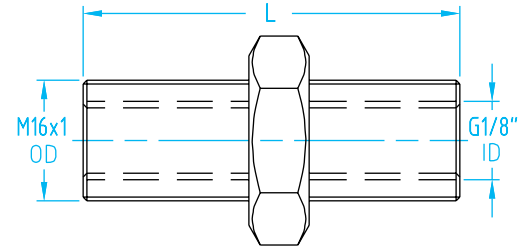

## Extensions

(Dimensioned drawings shown full scale)

### M16x1 - G1/8" Threaded Extensions (Good for vacuum)

Quick #	Part #	Length	OD	ID	Weight	Price
1482	GSS-M16G8-50	50mm	M16x1	G1/8"	24g	\$14.60
1483	GSS-M16G8-120	120mm	M16x1	G1/8"	50g	\$23.00

Includes (1) M16x1 lock nut. See page 1076 for additional nuts.

### M16x1 - G1/8" Threaded Gripper Extensions (Not for vacuum)

Quick #	Part #	Length	A (Thread)	B	Weight	Price
1774	GSS-G8M8-60	60mm	G1/8"	12.7	14g	\$9.50
1773	GSS-G8M8-120	120mm	G1/8"	12.7	24g	\$9.50
1776	GSS-M16M8-75	75mm	M16X1	19	43g	\$8.94
1775	GSS-M16M8-170	170mm	M16X1	19	92g	\$9.92

Extensions

(Dimensioned drawings shown full scale)

14mm Extensions (Good for vacuum)

Quick #	Part #	Length	Weight	Price
561	GSS-14G8-30	30mm	7g	\$8.18
562	GSS-14G8-40	40mm	11g	\$8.37
563	GSS-14G8-50	50mm	14g	\$8.87
564	GSS-14G8-110	110mm	37g	\$11.13