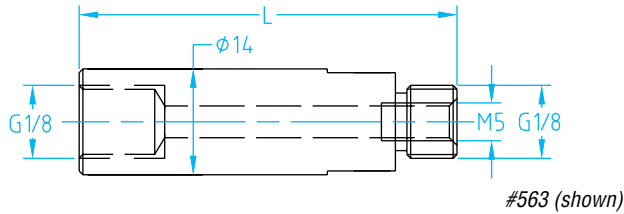

### G1/8" - 14mm Extensions (Not for vacuum)

Quick #	Part #	Length	Weight	Price
1847	GSS-14G8-60	60mm	15g	\$7.85
1830	GSS-14G8-150	150mm	38g	\$8.45

Our most popular clampable extensions are available in the Framing Sections; on pages 217 & 262.

Extensions

(Dimensioned drawings shown full scale)

14mm Extensions (Good for vacuum)

Quick #	Part #	Length	Weight	Price
561	GSS-14G8-30	30mm	7g	\$8.18
562	GSS-14G8-40	40mm	11g	\$8.37
563	GSS-14G8-50	50mm	14g	\$8.87
564	GSS-14G8-110	110mm	37g	\$11.13