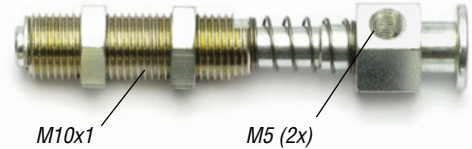

All vacuum cups on these two pages fit these integrated nipple suspensions.

Fittings Available
 on page 1043

Suspensions

Quick#	Part#	Stroke	Weight	Price
332	GSS-65N-M10M5	10mm	41g	\$21.00
456	GSS-65N-G8M5	10mm	39g	\$21.00
1823	GSS-75L-M16N	20mm	20g	\$25.30
333	GSS-60-G8M5	20mm	19g	\$36.00

Elbow fitting
 #120 (p.1048)

Integrated nipple
 suspension #332

Vacuum
 pad #355

Plug #238
 (page 1068)

#456

#332

#1823