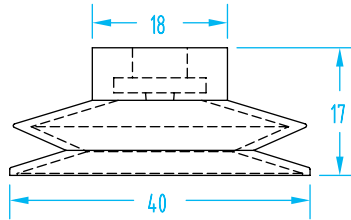

Apex® – One-Nipple-Size-Fits-All

(Shown Actual Size)

Apex Vacuum Cup Properties

Material	Color	Max Temp.	Durometer
Silicone	Semi-translucent white	392°F	50°

Nipples available on page 397.

Pad \varnothing D	Part#	Quick#	Price
5mm	GSV-BSAX-05	1892	\$4.20

Pad \varnothing D	Part#	Quick#	Price
10mm	GSV-BSAX-10	1893	\$4.20

Pad \varnothing D	Part#	Quick#	Price
15mm	GSV-BSAX-15	1894	\$4.20

Pad \varnothing D	Part#	Quick#	Price
20mm	GSV-BSAX-20	1895	\$5.27

Pad \varnothing D	Part#	Quick#	Price
25mm	GSV-BSAX-25	1896	\$5.27

Pad \varnothing D	Part#	Quick#	Price
30mm	GSV-BSAX-30	1897	\$6.33

Apex – One-Nipple-Size-Fits-All

(Shown Actual Size)

Pad øD	Part#	Quick#	Price
40mm	GSV-BSAX-40	1898	\$6.33

One nipple size, five thread options.
All vacuum cups on these two pages use the same nipple size, see page 397