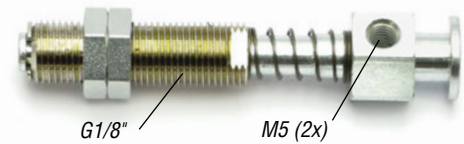

Apex® – One-Nipple-Size-Fits-All

(Shown Actual Size)

Apex Vacuum Cup Properties

Material	Color	Max Temp.	Durometer
Silicone	Semi-translucent white	392°F	50°

Nipples available on page 397.

Pad \varnothing D	Part#	Quick#	Price
5mm	GSV-BSAX-05	1892	\$4.20

Pad \varnothing D	Part#	Quick#	Price
30mm	GSV-BSAX-30	1897	\$6.33

Apex – One-Nipple-Size-Fits-All

(Shown Actual Size)

Pad øD	Part#	Quick#	Price
40mm	GSV-BSAX-40	1898	\$6.33

One nipple size, five thread options.
All vacuum cups on these two pages use the same nipple size, see page 397

All vacuum cups on these two pages fit these integrated nipple suspensions.

Fittings Available
 on page 1043

Suspensions

Quick#	Part#	Stroke	Weight	Price
332	GSS-65N-M10M5	10mm	41g	\$21.00
456	GSS-65N-G8M5	10mm	39g	\$21.00
1823	GSS-75L-M16N	20mm	20g	\$25.30
333	GSS-60-G8M5	20mm	19g	\$36.00

Elbow fitting
 #120 (p.1048)

Integrated nipple
 suspension #332

Vacuum
 pad #355

Plug #238
 (page 1068)

#456

#332

#1823