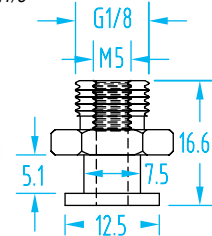

Apex® – One-Nipple-Size-Fits-All

(Shown Actual Size)

Vacuum Cup Properties

Material	Color	Max Temp.	Durometer
Silicone	Semi-translucent white	392°F	50°

Quick#	Part#	Pad øD	Price
1885	GSV-FSAX-10	10mm	\$3.13

Quick#	Part#	Pad øD	Price
1890	GSV-FSAX-40	40mm	\$3.67

Apex – One-Nipple-Size-Fits-All

(Shown Actual Size)

Use Quick#s for easy online ordering.

Quick#	Part#	Pad øD	Price
1891	GSV-FSAX-50	50mm	\$4.20

**One nipple size, five thread options.
All vacuum cups on these two pages use the same nipple size!**

#326
Female M5
Male G1/8"

#343
Female G1/8"

#344
Female M8

Nipples

Quick#	Part#	Nipple	Thread	Pad øD	Price
325	GSF-VPN-M5	Male	M5	5-50mm	\$2.00
326	GSF-VPN-G8	Male-Female	G1/8"-M5	5-50mm	\$2.50
343	GSF-VPN-G8F	Female	G1/8"	5-50mm	\$4.84
344	GSF-VPN-M8F	Female	M8	5-50mm	\$4.84