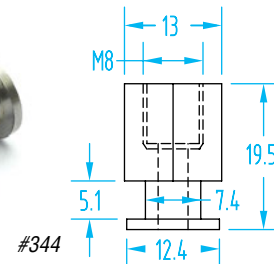

Apex® – One-Nipple-Size-Fits-All

(Shown Actual Size)

Vacuum Cup Properties

Material	Color	Max Temp.	Durometer
Silicone	Semi-translucent white	392°F	50°

Quick#	Part#	Pad øD	Price
1885	GSV-FSAX-10	10mm	\$3.13

Quick#	Part#	Pad øD	Price
1890	GSV-FSAX-40	40mm	\$3.67

Apex – One-Nipple-Size-Fits-All

(Shown Actual Size)

Use Quick#s for easy online ordering.

Quick#	Part#	Pad øD	Price
1891	GSV-FSAX-50	50mm	\$4.20

**One nipple size, five thread options.
All vacuum cups on these two pages use the same nipple size!**

#326
Female M5
Male G1/8"

#343
Female G1/8"

#344
Female M8

Nipples

Quick#	Part#	Nipple	Thread	Pad øD	Price
325	GSF-VPN-M5	Male	M5	5-50mm	\$2.00
326	GSF-VPN-G8	Male-Female	G1/8"-M5	5-50mm	\$2.50
343	GSF-VPN-G8F	Female	G1/8"	5-50mm	\$4.84
344	GSF-VPN-M8F	Female	M8	5-50mm	\$4.84