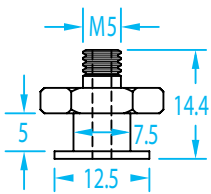

Quick#	Part#	Pad øD	Price
1890	GSV-FSAX-40	40mm	\$3.67

Apex – One-Nipple-Size-Fits-All

(Shown Actual Size)

Use Quick#s for easy online ordering.

Quick#	Part#	Pad øD	Price
1891	GSV-FSAX-50	50mm	\$4.20

**One nipple size, five thread options.
All vacuum cups on these two pages use the same nipple size!**

#326
Female M5
Male G1/8"

#343
Female G1/8"

#344
Female M8

Nipples

Quick#	Part#	Nipple	Thread	Pad øD	Price
325	GSF-VPN-M5	Male	M5	5-50mm	\$2.00
326	GSF-VPN-G8	Male-Female	G1/8"-M5	5-50mm	\$2.50
343	GSF-VPN-G8F	Female	G1/8"	5-50mm	\$4.84
344	GSF-VPN-M8F	Female	M8	5-50mm	\$4.84