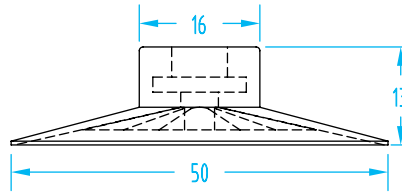

Apex® – One-Nipple-Size-Fits-All

(Shown Actual Size)

Vacuum Cup Properties

Material	Color	Max Temp.	Durometer
Silicone	Semi-translucent white	392°F	50°

Quick#	Part#	Pad øD	Price
1885	GSV-FSAX-10	10mm	\$3.13

Quick#	Part#	Pad øD	Price
1886	GSV-FSAX-15	15mm	\$3.13

Quick#	Part#	Pad øD	Price
1887	GSV-FSAX-20	20mm	\$3.13

Quick#	Part#	Pad øD	Price
1888	GSV-FSAX-25	25mm	\$3.13

Quick#	Part#	Pad øD	Price
1889	GSV-FSAX-30	30mm	\$3.67

Quick#	Part#	Pad øD	Price
1890	GSV-FSAX-40	40mm	\$3.67

Apex – One-Nipple-Size-Fits-All

(Shown Actual Size)

Use Quick#s for easy online ordering.

Quick#	Part#	Pad øD	Price
1891	GSV-FSAX-50	50mm	\$4.20

**One nipple size, five thread options.
All vacuum cups on these two pages use the same nipple size!**