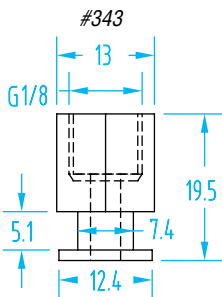

Quick#	Part#	Pad øD	Price
1890	GSV-FSAX-40	40mm	\$3.67

Apex – One-Nipple-Size-Fits-All

(Shown Actual Size)

Use Quick#s for easy online ordering.

Quick#	Part#	Pad øD	Price
1891	GSV-FSAX-50	50mm	\$4.20

**One nipple size, five thread options.
All vacuum cups on these two pages use the same nipple size!**

#326
Female M5
Male G1/8"

#343
Female G1/8"

#344
Female M8

Nipples

Quick#	Part#	Nipple	Thread	Pad øD	Price
325	GSF-VPN-M5	Male	M5	5-50mm	\$2.00
326	GSF-VPN-G8	Male-Female	G1/8"-M5	5-50mm	\$2.50
343	GSF-VPN-G8F	Female	G1/8"	5-50mm	\$4.84
344	GSF-VPN-M8F	Female	M8	5-50mm	\$4.84