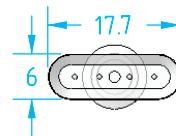

Silicone – Oval

(Shown Actual Size)

Oval Vacuum Cup Properties

Material	Color	Max Temp.	Durometer
Silicone	semi-translucent clear	392°F	50°

See page 330 for Hithane™ Oval Vacuum Cups.

Note: All of these cups can be used in contact with isopropyl alcohol.

Quick#	Part#	Pad øD	Price
5425	GSV-OS-24	2x4mm	\$7.79
Nipple			
5434	GSF-HTN2-M5FXS	Male M5	\$3.59
5435	GSF-HTN2-M5MXS	Male M5	\$3.59

Quick#	Part#	Pad øD	Price
5426	GSV-OS-357	3-1/2x7mm	\$7.25
Nipple			
5434	GSF-HTN2-M5FXS	Male M5	\$3.59
5435	GSF-HTN2-M5MXS	Male M5	\$3.59

Quick#	Part#	Pad øD	Price
376	GSV-OS-5x15	5x15mm	\$18.06
Nipple			
378	GSF-N21-M5M	Male M5	\$7.26
379	GSF-N21-M5F	Female M5	\$7.26

Quick#	Part#	Pad øD	Price
377	GSV-OS-6x18	6x18mm	\$20.00
Nipple			
378	GSF-N21-M5M	Male M5	\$7.26
379	GSF-N21-M5F	Female M5	\$7.26

Quick#	Part#	Pad øD	Price
380	GSV-OS-8x24	8x24mm	\$21.42
Nipple			
651	GSF-NF9-G8M	Male G1/8"	\$4.99
383	GSF-N22-G8F	Female G1/8"	\$7.26

Silicone – Oval

(Shown Actual Size)

Quick#	Part#	Pad øD	Price
381	GSV-OS-10x30	10x30mm	\$24.15
Nipple			
651	GSF-NF9-G8M	Male G1/8"	\$4.99
383	GSF-N22-G8F	Female G1/8"	\$7.26