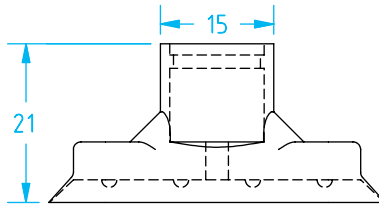

Quick#	Part#	Pad øD	Price
376	GSV-OS-5x15	5x15mm	\$18.06
Nipple			
378	GSF-N21-M5M	Male M5	\$7.26
379	GSF-N21-M5F	Female M5	\$7.26

Quick#	Part#	Pad øD	Price
377	GSV-OS-6x18	6x18mm	\$20.00
Nipple			
378	GSF-N21-M5M	Male M5	\$7.26
379	GSF-N21-M5F	Female M5	\$7.26

Quick#	Part#	Pad øD	Price
380	GSV-OS-8x24	8x24mm	\$21.42
Nipple			
651	GSF-NF9-G8M	Male G1/8"	\$4.99
383	GSF-N22-G8F	Female G1/8"	\$7.26

Silicone – Oval

(Shown Actual Size)

Quick#	Part#	Pad øD	Price
381	GSV-OS-10x30	10x30mm	\$24.15
Nipple			
651	GSF-NF9-G8M	Male G1/8"	\$4.99
383	GSF-N22-G8F	Female G1/8"	\$7.26