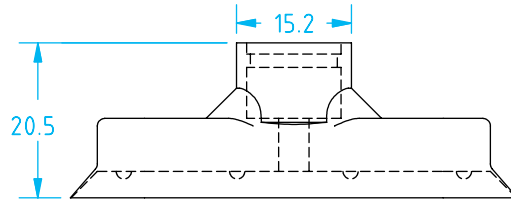

Quick#	Part#	Pad øD	Price
380	GSV-OS-8x24	8x24mm	\$21.42
Nipple			
651	GSF-NF9-G8M	Male G1/8"	\$4.99
383	GSF-N22-G8F	Female G1/8"	\$7.26

Silicone – Oval

(Shown Actual Size)

Quick#	Part#	Pad øD	Price
381	GSV-OS-10x30	10x30mm	\$24.15
Nipple			
651	GSF-NF9-G8M	Male G1/8"	\$4.99
383	GSF-N22-G8F	Female G1/8"	\$7.26

Quick#	Part#	Pad øD	Price
384	GSV-OS-15x45	15x45mm	\$23.65
Nipple			
655	GSF-NF0-G4F	Female G1/4"	\$4.78
3298	VSA130	Male G1/4"	\$6.20

Quick#	Part#	Pad øD	Price
385	GSV-OS-20x60	20x60mm	\$28.85
Nipple			
655	GSF-NF0-G4F	Female G1/4"	\$4.78
3298	VSA130	Male G1/4"	\$6.20