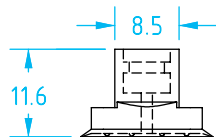

Quick#	Part#	Pad øD	Price
377	GSV-OS-6x18	6x18mm	$20.00
Nipple			
378	GSF-N21-M5M	Male M5	$7.26
379	GSF-N21-M5F	Female M5	$7.26