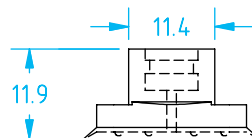

Quick#	Part#	Pad øD	Price
380	GSV-OS-8x24	8x24mm	$21.42
Nipple			
651	GSF-NF9-G8M	Male G1/8"	$4.99
383	GSF-N22-G8F	Female G1/8"	$7.26