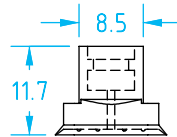

Quick#	Part#	Pad øD	Price
376	GSV-OS-5x15	5x15mm	$18.06
Nipple			
378	GSF-N21-M5M	Male M5	$7.26
379	GSF-N21-M5F	Female M5	$7.26