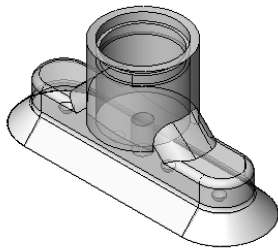

Quick#	Part#	Pad øD	Price
376	GSV-OS-5x15	5x15mm	\$18.06
Nipple			
378	GSF-N21-M5M	Male M5	\$7.26
379	GSF-N21-M5F	Female M5	\$7.26

Quick#	Part#	Pad øD	Price
377	GSV-OS-6x18	6x18mm	\$20.00
Nipple			
378	GSF-N21-M5M	Male M5	\$7.26
379	GSF-N21-M5F	Female M5	\$7.26

Quick#	Part#	Pad øD	Price
380	GSV-OS-8x24	8x24mm	\$21.42
Nipple			
651	GSF-NF9-G8M	Male G1/8"	\$4.99
383	GSF-N22-G8F	Female G1/8"	\$7.26

Silicone – Oval

(Shown Actual Size)

Quick#	Part#	Pad øD	Price
381	GSV-OS-10x30	10x30mm	\$24.15
Nipple			
651	GSF-NF9-G8M	Male G1/8"	\$4.99
383	GSF-N22-G8F	Female G1/8"	\$7.26

Quick#	Part#	Pad øD	Price
384	GSV-OS-15x45	15x45mm	\$23.65
Nipple			
655	GSF-NF0-G4F	Female G1/4"	\$4.78
3298	VSA130	Male G1/4"	\$6.20

Quick#	Part#	Pad øD	Price
385	GSV-OS-20x60	20x60mm	\$28.85
Nipple			
655	GSF-NF0-G4F	Female G1/4"	\$4.78
3298	VSA130	Male G1/4"	\$6.20