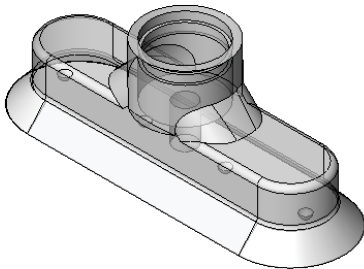

Quick#	Part#	Pad øD	Price
376	GSV-OS-5x15	5x15mm	\$18.06
Nipple			
378	GSF-N21-M5M	Male M5	\$7.26
379	GSF-N21-M5F	Female M5	\$7.26

Quick#	Part#	Pad øD	Price
377	GSV-OS-6x18	6x18mm	\$20.00
Nipple			
378	GSF-N21-M5M	Male M5	\$7.26
379	GSF-N21-M5F	Female M5	\$7.26

Quick#	Part#	Pad øD	Price
380	GSV-OS-8x24	8x24mm	\$21.42
Nipple			
651	GSF-NF9-G8M	Male G1/8"	\$4.99
383	GSF-N22-G8F	Female G1/8"	\$7.26

Silicone – Oval

(Shown Actual Size)

Quick#	Part#	Pad øD	Price
381	GSV-OS-10x30	10x30mm	\$24.15
Nipple			
651	GSF-NF9-G8M	Male G1/8"	\$4.99
383	GSF-N22-G8F	Female G1/8"	\$7.26

Quick#	Part#	Pad øD	Price
384	GSV-OS-15x45	15x45mm	\$23.65
Nipple			
655	GSF-NF0-G4F	Female G1/4"	\$4.78
3298	VSA130	Male G1/4"	\$6.20

Quick#	Part#	Pad øD	Price
385	GSV-OS-20x60	20x60mm	\$28.85
Nipple			
655	GSF-NF0-G4F	Female G1/4"	\$4.78
3298	VSA130	Male G1/4"	\$6.20