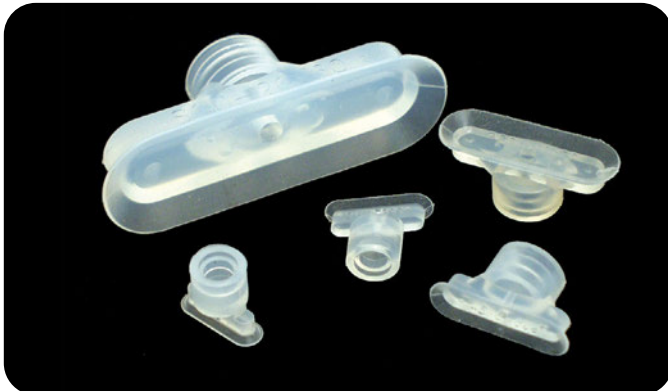

Silicone – Oval

(Shown Actual Size)

Oval Vacuum Cup Properties

Material	Color	Max Temp.	Durometer
Silicone	semi-translucent clear	392°F	50°

See page 330 for Hithane™ Oval Vacuum Cups.

Note: All of these cups can be used in contact with isopropyl alcohol.

Quick#	Part#	Pad øD	Price
5425	GSV-OS-24	2x4mm	\$7.79
Nipple			
5434	GSF-HTN2-M5FXS	Male M5	\$3.59
5435	GSF-HTN2-M5MXS	Male M5	\$3.59

Quick#	Part#	Pad øD	Price
5426	GSV-OS-357	3-1/2x7mm	\$7.25
Nipple			
5434	GSF-HTN2-M5FXS	Male M5	\$3.59
5435	GSF-HTN2-M5MXS	Male M5	\$3.59

Quick#	Part#	Pad øD	Price
376	GSV-OS-5x15	5x15mm	\$18.06
Nipple			
378	GSF-N21-M5M	Male M5	\$7.26
379	GSF-N21-M5F	Female M5	\$7.26

Quick#	Part#	Pad øD	Price
377	GSV-OS-6x18	6x18mm	\$20.00
Nipple			
378	GSF-N21-M5M	Male M5	\$7.26
379	GSF-N21-M5F	Female M5	\$7.26

Quick#	Part#	Pad øD	Price
380	GSV-OS-8x24	8x24mm	\$21.42
Nipple			
651	GSF-NF9-G8M	Male G1/8"	\$4.99
383	GSF-N22-G8F	Female G1/8"	\$7.26

Silicone – Oval

(Shown Actual Size)

Quick#	Part#	Pad øD	Price
381	GSV-OS-10x30	10x30mm	\$24.15
Nipple			
651	GSF-NF9-G8M	Male G1/8"	\$4.99
383	GSF-N22-G8F	Female G1/8"	\$7.26