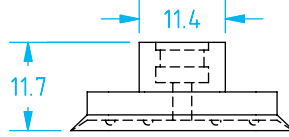

Quick#	Part#	Pad øD	Price
376	GSV-OS-5x15	5x15mm	\$18.06
Nipple			
378	GSF-N21-M5M	Male M5	\$7.26
379	GSF-N21-M5F	Female M5	\$7.26

Quick#	Part#	Pad øD	Price
377	GSV-OS-6x18	6x18mm	\$20.00
Nipple			
378	GSF-N21-M5M	Male M5	\$7.26
379	GSF-N21-M5F	Female M5	\$7.26

Quick#	Part#	Pad øD	Price
380	GSV-OS-8x24	8x24mm	\$21.42
Nipple			
651	GSF-NF9-G8M	Male G1/8"	\$4.99
383	GSF-N22-G8F	Female G1/8"	\$7.26

Silicone – Oval

(Shown Actual Size)

Quick#	Part#	Pad øD	Price
381	GSV-OS-10x30	10x30mm	\$24.15
Nipple			
651	GSF-NF9-G8M	Male G1/8"	\$4.99
383	GSF-N22-G8F	Female G1/8"	\$7.26