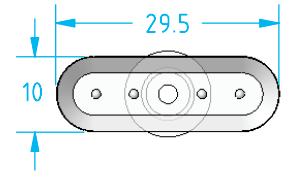

Quick#	Part#	Pad øD	Price
5425	GSV-OS-24	2x4mm	\$7.79
Nipple			
5434	GSF-HTN2-M5FXS	Male M5	\$3.59
5435	GSF-HTN2-M5MXS	Male M5	\$3.59

Quick#	Part#	Pad øD	Price
5426	GSV-OS-357	3-1/2x7mm	\$7.25
Nipple			
5434	GSF-HTN2-M5FXS	Male M5	\$3.59
5435	GSF-HTN2-M5MXS	Male M5	\$3.59

Quick#	Part#	Pad øD	Price
376	GSV-OS-5x15	5x15mm	\$18.06
Nipple			
378	GSF-N21-M5M	Male M5	\$7.26
379	GSF-N21-M5F	Female M5	\$7.26

Quick#	Part#	Pad øD	Price
377	GSV-OS-6x18	6x18mm	\$20.00
Nipple			
378	GSF-N21-M5M	Male M5	\$7.26
379	GSF-N21-M5F	Female M5	\$7.26

Quick#	Part#	Pad øD	Price
380	GSV-OS-8x24	8x24mm	\$21.42
Nipple			
651	GSF-NF9-G8M	Male G1/8"	\$4.99
383	GSF-N22-G8F	Female G1/8"	\$7.26

Silicone – Oval

(Shown Actual Size)

Quick#	Part#	Pad øD	Price
381	GSV-OS-10x30	10x30mm	\$24.15
Nipple			
651	GSF-NF9-G8M	Male G1/8"	\$4.99
383	GSF-N22-G8F	Female G1/8"	\$7.26

Quick#	Part#	Pad øD	Price
384	GSV-OS-15x45	15x45mm	\$23.65
Nipple			
655	GSF-NF0-G4F	Female G1/4"	\$4.78
3298	VSA130	Male G1/4"	\$6.20

Quick#	Part#	Pad øD	Price
385	GSV-OS-20x60	20x60mm	\$28.85
Nipple			
655	GSF-NF0-G4F	Female G1/4"	\$4.78
3298	VSA130	Male G1/4"	\$6.20