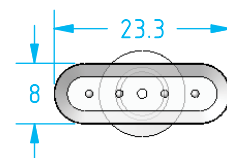

Quick#	Part#	Pad øD	Price
5425	GSV-OS-24	2x4mm	\$7.79
Nipple			
5434	GSF-HTN2-M5FXS	Male M5	\$3.59
5435	GSF-HTN2-M5MXS	Male M5	\$3.59

Quick#	Part#	Pad øD	Price
5426	GSV-OS-357	3-1/2x7mm	\$7.25
Nipple			
5434	GSF-HTN2-M5FXS	Male M5	\$3.59
5435	GSF-HTN2-M5MXS	Male M5	\$3.59

Quick#	Part#	Pad øD	Price
376	GSV-OS-5x15	5x15mm	\$18.06
Nipple			
378	GSF-N21-M5M	Male M5	\$7.26
379	GSF-N21-M5F	Female M5	\$7.26

Quick#	Part#	Pad øD	Price
377	GSV-OS-6x18	6x18mm	\$20.00
Nipple			
378	GSF-N21-M5M	Male M5	\$7.26
379	GSF-N21-M5F	Female M5	\$7.26

Quick#	Part#	Pad øD	Price
380	GSV-OS-8x24	8x24mm	\$21.42
Nipple			
651	GSF-NF9-G8M	Male G1/8"	\$4.99
383	GSF-N22-G8F	Female G1/8"	\$7.26

Silicone – Oval

(Shown Actual Size)

Quick#	Part#	Pad øD	Price
381	GSV-OS-10x30	10x30mm	\$24.15
Nipple			
651	GSF-NF9-G8M	Male G1/8"	\$4.99
383	GSF-N22-G8F	Female G1/8"	\$7.26