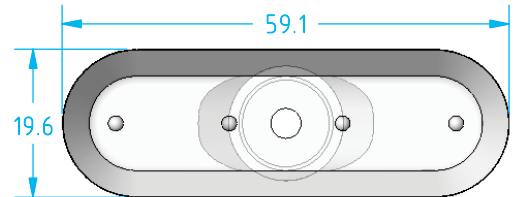

Quick#	Part#	Pad øD	Price
376	GSV-OS-5x15	5x15mm	\$18.06
Nipple			
378	GSF-N21-M5M	Male M5	\$7.26
379	GSF-N21-M5F	Female M5	\$7.26

Quick#	Part#	Pad øD	Price
377	GSV-OS-6x18	6x18mm	\$20.00
Nipple			
378	GSF-N21-M5M	Male M5	\$7.26
379	GSF-N21-M5F	Female M5	\$7.26

Quick#	Part#	Pad øD	Price
380	GSV-OS-8x24	8x24mm	\$21.42
Nipple			
651	GSF-NF9-G8M	Male G1/8"	\$4.99
383	GSF-N22-G8F	Female G1/8"	\$7.26

Silicone – Oval

(Shown Actual Size)

Quick#	Part#	Pad øD	Price
381	GSV-OS-10x30	10x30mm	\$24.15
Nipple			
651	GSF-NF9-G8M	Male G1/8"	\$4.99
383	GSF-N22-G8F	Female G1/8"	\$7.26

Quick#	Part#	Pad øD	Price
384	GSV-OS-15x45	15x45mm	\$23.65
Nipple			
655	GSF-NF0-G4F	Female G1/4"	\$4.78
3298	VSA130	Male G1/4"	\$6.20

Quick#	Part#	Pad øD	Price
385	GSV-OS-20x60	20x60mm	\$28.85
Nipple			
655	GSF-NF0-G4F	Female G1/4"	\$4.78
3298	VSA130	Male G1/4"	\$6.20