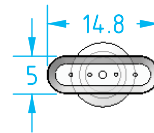

Silicone – Oval

(Shown Actual Size)

Oval Vacuum Cup Properties

Material	Color	Max Temp.	Durometer
Silicone	semi-translucent clear	392°F	50°

See page 330 for Hithane™ Oval Vacuum Cups.

Note: All of these cups can be used in contact with isopropyl alcohol.

Quick#	Part#	Pad øD	Price
5425	GSV-OS-24	2x4mm	\$7.79
Nipple			
5434	GSF-HTN2-M5FXS	Male M5	\$3.59
5435	GSF-HTN2-M5MXS	Male M5	\$3.59

Quick#	Part#	Pad øD	Price
5426	GSV-OS-357	3-1/2x7mm	\$7.25
Nipple			
5434	GSF-HTN2-M5FXS	Male M5	\$3.59
5435	GSF-HTN2-M5MXS	Male M5	\$3.59

Quick#	Part#	Pad øD	Price
376	GSV-OS-5x15	5x15mm	\$18.06
Nipple			
378	GSF-N21-M5M	Male M5	\$7.26
379	GSF-N21-M5F	Female M5	\$7.26

Quick#	Part#	Pad øD	Price
377	GSV-OS-6x18	6x18mm	\$20.00
Nipple			
378	GSF-N21-M5M	Male M5	\$7.26
379	GSF-N21-M5F	Female M5	\$7.26

Quick#	Part#	Pad øD	Price
380	GSV-OS-8x24	8x24mm	\$21.42
Nipple			
651	GSF-NF9-G8M	Male G1/8"	\$4.99
383	GSF-N22-G8F	Female G1/8"	\$7.26

Silicone – Oval

(Shown Actual Size)

Quick#	Part#	Pad øD	Price
381	GSV-OS-10x30	10x30mm	\$24.15
Nipple			
651	GSF-NF9-G8M	Male G1/8"	\$4.99
383	GSF-N22-G8F	Female G1/8"	\$7.26