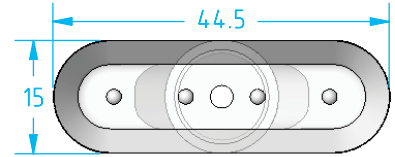

Quick#	Part#	Pad øD	Price
376	GSV-OS-5x15	5x15mm	\$18.06
Nipple			
378	GSF-N21-M5M	Male M5	\$7.26
379	GSF-N21-M5F	Female M5	\$7.26

Quick#	Part#	Pad øD	Price
377	GSV-OS-6x18	6x18mm	\$20.00
Nipple			
378	GSF-N21-M5M	Male M5	\$7.26
379	GSF-N21-M5F	Female M5	\$7.26

Quick#	Part#	Pad øD	Price
380	GSV-OS-8x24	8x24mm	\$21.42
Nipple			
651	GSF-NF9-G8M	Male G1/8"	\$4.99
383	GSF-N22-G8F	Female G1/8"	\$7.26

Silicone – Oval

(Shown Actual Size)

Quick#	Part#	Pad øD	Price
381	GSV-OS-10x30	10x30mm	\$24.15
Nipple			
651	GSF-NF9-G8M	Male G1/8"	\$4.99
383	GSF-N22-G8F	Female G1/8"	\$7.26