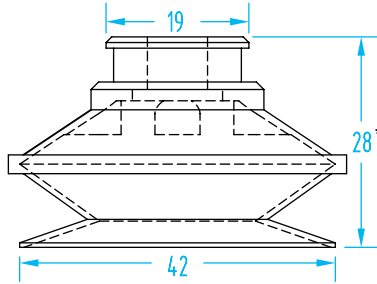

Gimatic® – 1.5 Bellows

(Shown Actual Size)