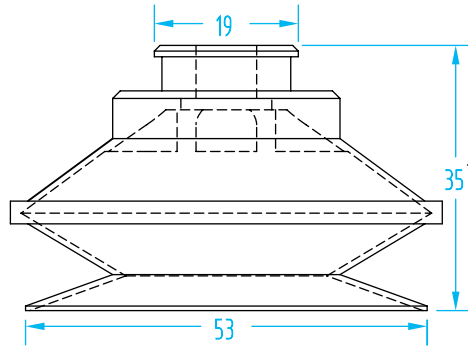

**Gimatic® – 1.5 Bellows**

(Shown Actual Size)

\* 14.5mm Compressed

Cup Ø	Quick#	Part#	Reference	Price
42mm	5815	V0242S01	SIL	\$8.44
	5816	V0242E02	EPDM	\$7.14
	2029	V0242H04	HNBR	\$8.44
Nipple	5823	AV0118F12	Female G1/8"	\$2.36
	5824	AV0118M12	Male G1/8"	\$6.49
	5827	AV0118F16	Female G1/8"	\$2.82
	5828	AV0118M16	Male G1/8"	\$6.49
	5829	AV0114F16	Female G1/4"	\$2.82
	5830	AV0114M16	Male G1/4"	\$7.14

\* 17.8mm Compressed

Cup Ø	Quick#	Part#	Reference	Price
53mm	5818	V0253S01	SIL	\$10.06
	5819	V0253E02	EPDM	\$8.11
	2030	V0253H04	HNBR	\$10.06
Nipple	5823	AV0118F12	Female G1/8"	\$2.36
	5824	AV0118M12	Male G1/8"	\$6.49
	5827	AV0118F16	Female G1/8"	\$2.82
	5828	AV0118M16	Male G1/8"	\$6.49
	5829	AV0114F16	Female G1/4"	\$2.82
	5830	AV0114M16	Male G1/4"	\$7.14