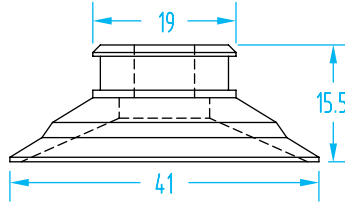

Cup Ø	Quick#	Part#	Reference	Price
16mm	5788	V0116S01	SIL	\$4.54
	5789	V0116E02	EPDM	\$2.59
	2020	V0116H04	HNBR	\$4.54
Nipple	5821	AV01M5F08	Female M5	\$2.27
	5822	AV01M5M08	Male M5	\$2.24
	5825	AV0118F16	Female G1/8"	\$4.91
	5826	AV0118M13	Male G1/8"	\$5.92

Cup Ø	Quick#	Part#	Reference	Price
22mm	5791	V0122S01	SIL	\$5.18
	5792	V0122E02	EPDM	\$3.56
	2021	V0122H04	HNBR	\$5.18
Nipple	5823	AV0118F12	Female G1/8"	\$2.36
	5824	AV0118M12	Male G1/8"	\$6.49
	5827	AV0118F16	Female G1/8"	\$2.82
	5828	AV0118M16	Male G1/8"	\$6.49

Gimatic® – Flat

(Shown Actual Size)

Cup Ø	Quick#	Part#	Reference	Price
33mm	5794	V0133S01	SIL	\$5.83
	5795	V0133E02	EPDM	\$4.86
	2022	V0133H04	HNBR	\$5.83
Nipple	5823	AV0118F12	Female G1/8"	\$2.36
	5824	AV0118M12	Male G1/8"	\$6.49
	5827	AV0118F16	Female G1/8"	\$2.82
	5828	AV0118M16	Male G1/8"	\$6.49
	5829	AV0114F16	Female G1/4"	\$2.82
	5830	AV0114M16	Male G1/4"	\$7.14