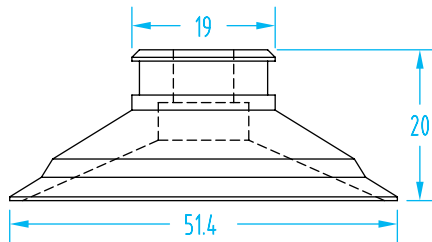

Gimatic® – Flat

(Shown Actual Size)

Cup Ø	Quick#	Part#	Reference	Price
33mm	5794	V0133S01	SIL	\$5.83
	5795	V0133E02	EPDM	\$4.86
	2022	V0133H04	HNBR	\$5.83
Nipple	5823	AV0118F12	Female G1/8"	\$2.36
	5824	AV0118M12	Male G1/8"	\$6.49
	5827	AV0118F16	Female G1/8"	\$2.82
	5828	AV0118M16	Male G1/8"	\$6.49
	5829	AV0114F16	Female G1/4"	\$2.82
	5830	AV0114M16	Male G1/4"	\$7.14

Cup Ø	Quick#	Part#	Reference	Price
42mm	5797	V0142S01	SIL	\$7.14
	5798	V0142E02	EPDM	\$4.86
	2023	V0142H04	HNBR	\$7.14
Nipple	5823	AV0118F12	Female G1/8"	\$2.36
	5824	AV0118M12	Male G1/8"	\$6.49
	5827	AV0118F16	Female G1/8"	\$2.82
	5828	AV0118M16	Male G1/8"	\$6.49
	5829	AV0114F16	Female G1/4"	\$2.82
	5830	AV0114M16	Male G1/4"	\$7.14