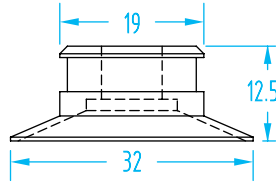

Gimatic® – Flat

(Shown Actual Size)

Cup Ø	Quick#	Part#	Reference	Price
33mm	5794	V0133S01	SIL	$5.83
	5795	V0133E02	EPDM	$4.86
	2022	V0133H04	HNBR	$5.83
Nipple	5823	AV0118F12	Female G1/8"	$2.36
	5824	AV0118M12	Male G1/8"	$6.49
	5827	AV0118F16	Female G1/8"	$2.82
	5828	AV0118M16	Male G1/8"	$6.49
	5829	AV0114F16	Female G1/4"	$2.82
	5830	AV0114M16	Male G1/4"	$7.14