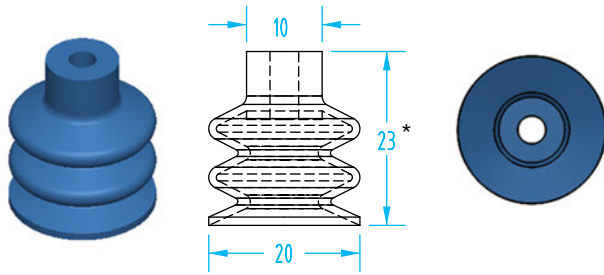

\* 14mm Compressed

Cup Ø	Material	Quick#	Part#	Price
14mm	Hithane	1658	GSV-2BHT-14	\$7.42
Nipple	Male M5	408	GSF-N16-M5M	\$3.52
	Female M5	5431	GSF-HTN1-M5F	\$3.59
	Male G1/8"	1604	GSF-PFN-G8M	\$3.99
	Female G1/8"	1603	GSF-PFN-G8F	\$3.99

\* 14mm Compressed

Cup Ø	Material	Quick#	Part#	Price
18mm	Hithane	1659	GSV-2BHT-18	\$7.42
Nipple	Male M5	408	GSF-N16-M5M	\$3.52
	Female M5	5431	GSF-HTN1-M5F	\$3.59
	Male G1/8"	1604	GSF-PFN-G8M	\$3.99
	Female G1/8"	1603	GSF-PFN-G8F	\$3.99

Hithane® – 2.5 Bellows

(Shown Actual Size)

\* 13mm Compressed

Cup Ø	Material	Quick#	Part#	Price
20mm	Hithane	1184	GSV-2BHT-20	\$9.45
Nipple	Male M5	408	GSF-N16-M5M	\$3.52
	Female M5	5431	GSF-HTN1-M5F	\$3.59
	Male G1/8"	1604	GSF-PFN-G8M	\$3.99
	Female G1/8"	1603	GSF-PFN-G8F	\$3.99