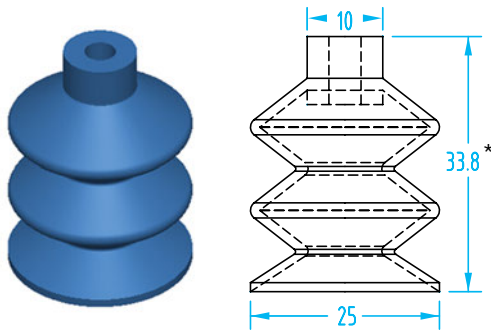

\* 14mm Compressed

Cup Ø	Material	Quick#	Part#	Price
18mm	Hithane	1659	GSV-2BHT-18	\$7.42
Nipple	Male M5	408	GSF-N16-M5M	\$3.52
	Female M5	5431	GSF-HTN1-M5F	\$3.59
	Male G1/8"	1604	GSF-PFN-G8M	\$3.99
	Female G1/8"	1603	GSF-PFN-G8F	\$3.99

Hithane® – 2.5 Bellows

(Shown Actual Size)

\* 13mm Compressed

Cup Ø	Material	Quick#	Part#	Price
20mm	Hithane	1184	GSV-2BHT-20	\$9.45
Nipple	Male M5	408	GSF-N16-M5M	\$3.52
	Female M5	5431	GSF-HTN1-M5F	\$3.59
	Male G1/8"	1604	GSF-PFN-G8M	\$3.99
	Female G1/8"	1603	GSF-PFN-G8F	\$3.99

\* 16mm Compressed

Cup Ø	Material	Quick#	Part#	Price
25mm	Hithane	1660	GSV-2BHT-25	\$11.75
Nipple	Male M5	408	GSF-N16-M5M	\$3.52
	Female M5	5431	GSF-HTN1-M5F	\$3.59
	Male G1/8"	1604	GSF-PFN-G8M	\$3.99
	Female G1/8"	1603	GSF-PFN-G8F	\$3.99