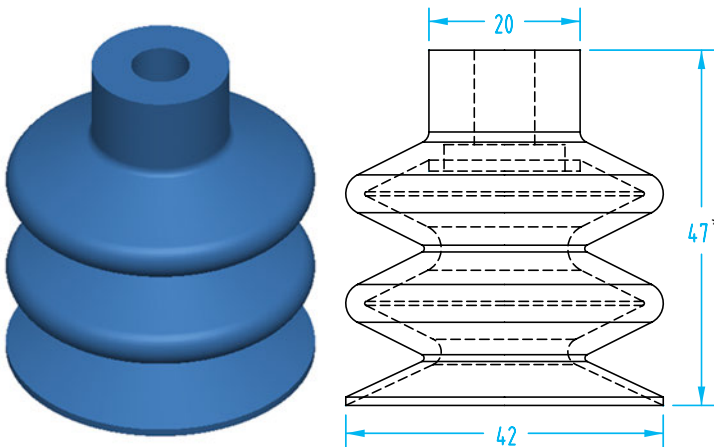

Cup Ø	Material	Quick#	Part#	Price
42mm	Hithane	1661	GSV-2BHT-42	$12.97
Nipple	Female G1/8"	5432	GSF-HTN1-G8F	$3.67
	Male G1/8"	5433	GSF-HTN1-G8M	$3.67
	Female G1/4"	1744	GSF-HTN4-G4F	$6.61
	Male G1/4"	1743	GSF-HTN4-G4M	$6.77

Cup Ø	Material	Quick#	Part#	Price
62mm	Hithane	1186	GSV-2BHT-62	$31.14

visit EMIcorp.com for dimensions and fittings.

* This cup uses the same nipples as Quick#1661: Q#'s 5432, 5433, 1744, 1743.