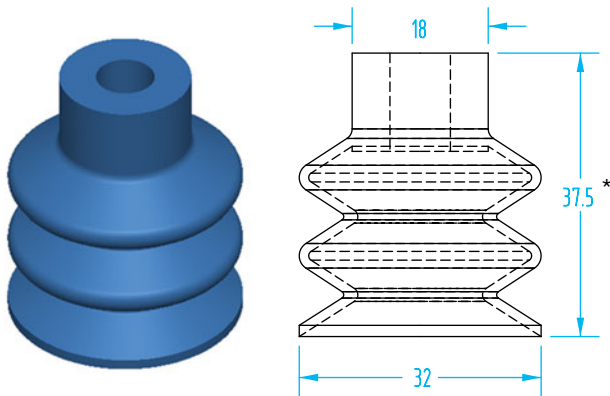

Cup Ø	Material	Quick#	Part#	Price
32mm	Hithane	1185	GSV-2BHT-32	$13.29
Nipple	Female G1/8"	5432	GSF-HTN1-G8F	$3.67
	Male G1/8"	5433	GSF-HTN1-G8M	$3.67
	Female G1/4"	1744	GSF-HTN4-G4F	$6.61
	Male G1/4"	1743	GSF-HTN4-G4M	$6.77

* 26mm Compressed